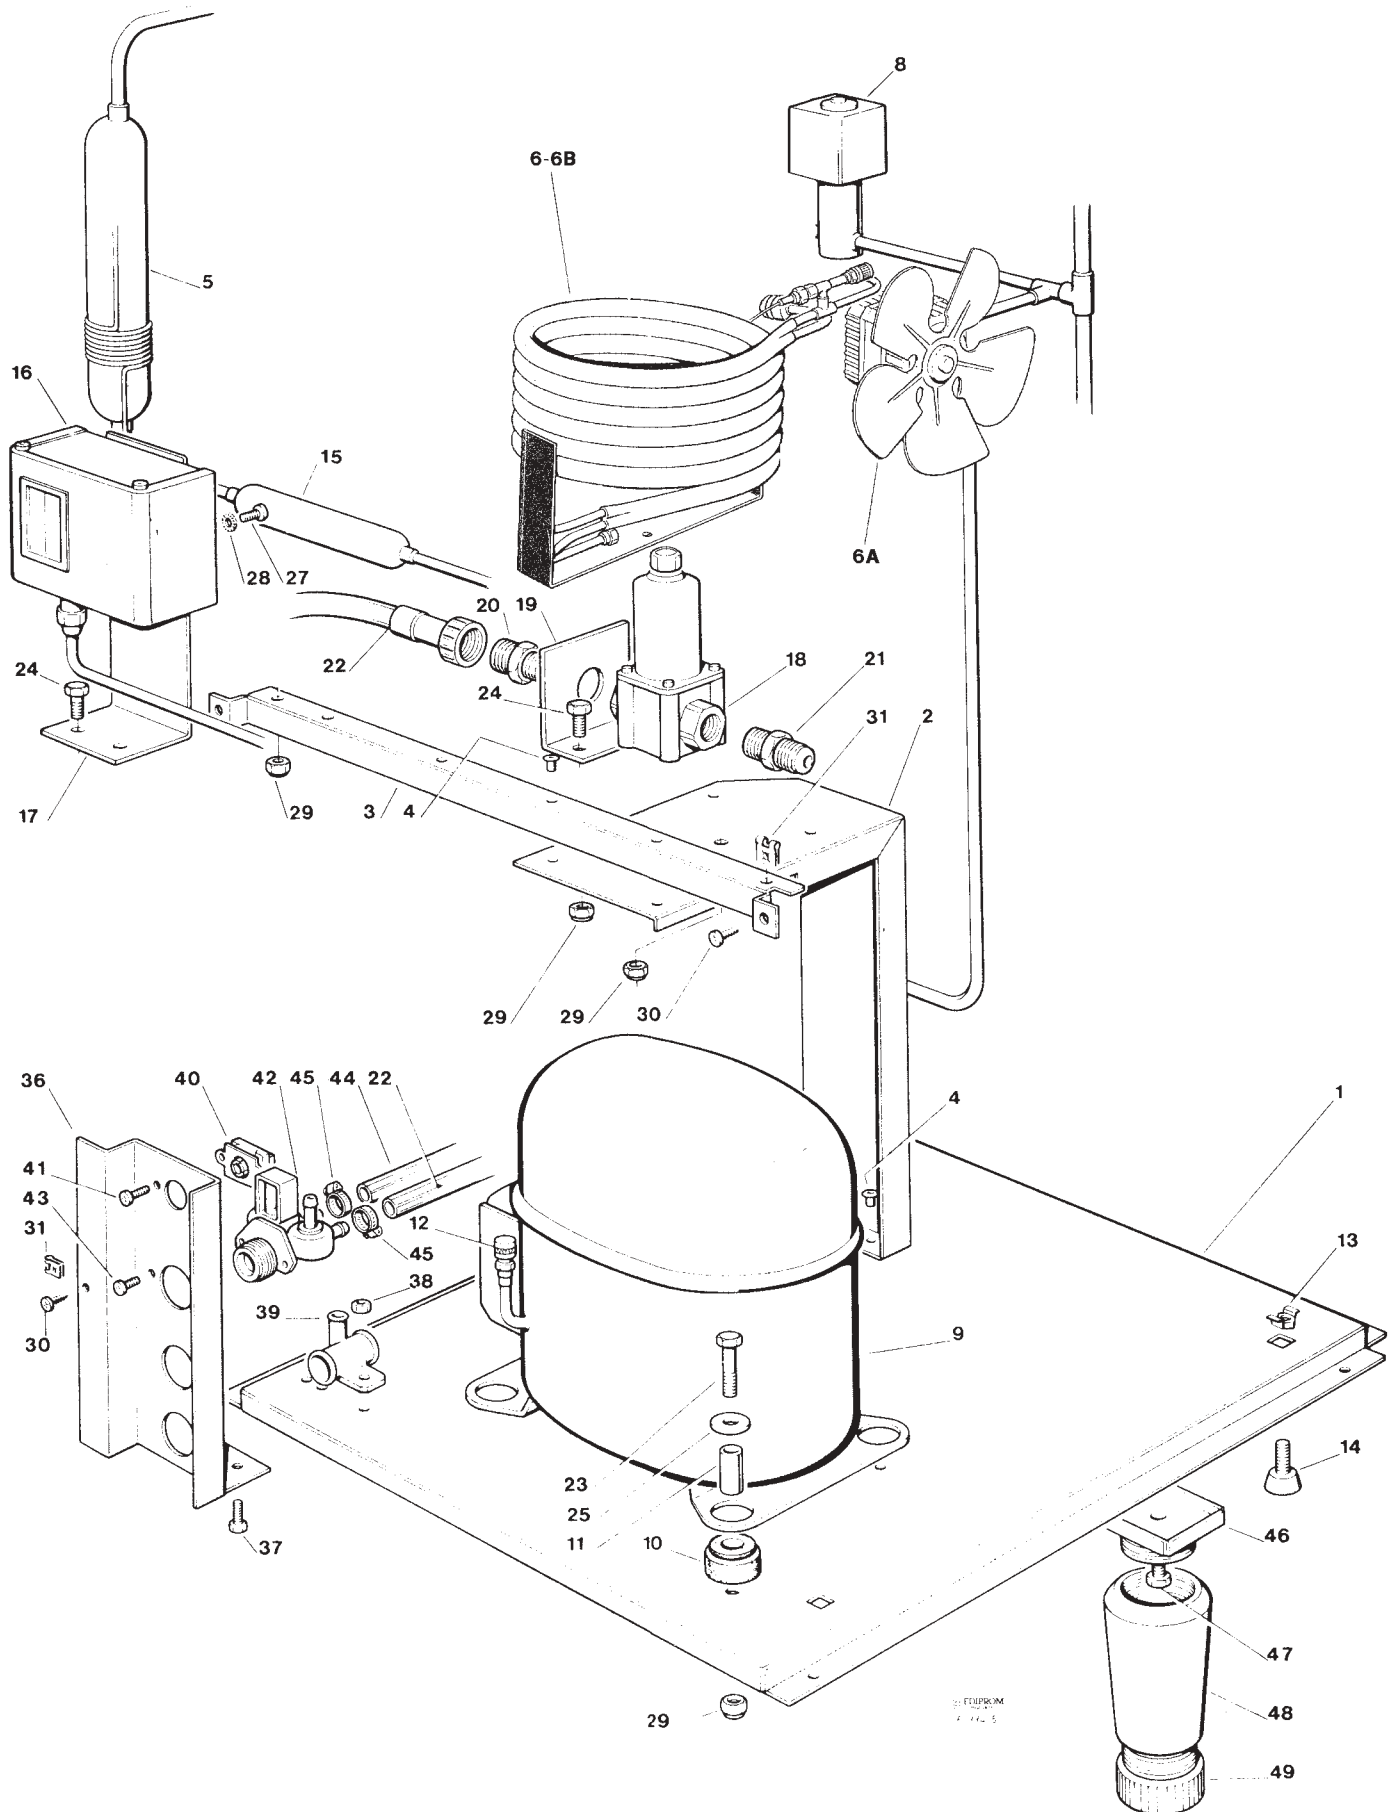

1	25110079/0	BASAMENTO	BASE	CHASSIS	1
2	25725434/0	SUPPORTO	SUPPORT	SUPPORT	1
3	25725435/0	SUPPORTO	SUPPORT	SUPPORT	1
4	12500007/0	RIVETTO	RIVET	RIVET	5
5	81408075/0	ASSIEME SCAMBIATORE R 12	EXCHANGER ASS'Y R 12	ECHANGEUR R 12	1
5A	81408076/0	ASS. SCAMBIATORE R 22 - R 134a	EXCHANGER ASS'Y R 22 - R 134a	ECHANGEUR R 22 - R 134a	1
6	81408131/0	CONDENSATORE R12	CONDENSER R12	CONDESATEUR R12	1
6A	18562431/0	VENTILATORE	FAN MOTOR	VENTILATEUR	1
6B	81407537/0	CONDENSATORE R22-R134a	CONDENSER R22-R134a	CONDENSATEUR R22-R134a	1
7	19864900/0	VALVOLA DI CARICA	CHARGE VALVE	VANNE DE CHARGE	1
8	19863033/0	VALVOLA GAS	GAS VALVE	VANNE DE GAZ	1
9	19165450/0	COMPRESSORE U.H. TIPO AE41ZF11 R12	COMPRESSOR R12	COMPRESSEUR R12	1
9A	19165483/0	COMPRESSORE U.H./L.57 TN R22	COMPRESSOR R22	COMPRESSEUR R22	1
9B	19560147/0	PROTETTORE R22	PROTECTOR R22	PROTECTION R22	
9C	19621682/0	RELÉ R22	RELAY R22	RELAIS R22	1
9D	19180457/0	CONDENSATORE DI SPUNTO R22	START CONDENSER R22	CONDENSATEUR DE DEMARRAGE R22	1
9E	19165548/0	COMPRESSORE GL 90TB-R134a	COMPRESSOR GL 90TB-R134a	COMPRESSEUR GL 90TB-R134a	
9F	19560132/0	PROTETTORE R134a	PROTECTION R134a	PROTECTEUR	1
9G	19618003/0	RELÉ R134a	RELAY R134a	RELAIS R134a	1
9H	19180464/0	CONDENSATORE DI SPUNTO R134a	START CONDENSER R134a.	CONDENSATEUR DE DEMARRAGE R134a	1
12	19864900/0	VALVOLA DI CARICA	CHARGE VALVE	VANNE DE GAZ	1
13	12280002/0	DADO	NUT	ECROU	4
14	81502119/0	PIEDINO STANDARD	STANDARD FOOT	PIED STANDARD	4
15	10106332/0	FILTRO R12-R22	DRIER R12-R22	DESHYDRATEUR R12-R22	1
15A	19300802/0	FILTRO R134a	DRIER R134a	DESHYDRATEUR R134a	1
16	19550372/0	PRESSOSTATO DI MASSIMA R12	PRESSURE CONTROL R12	PRESSOSTAT R12	1
16A	19550610	PRESSOSTATO PER VALVOLA ACQUA R22	PRESSURE CONTROL FOR WATER VALVE R22	PRESSOSTAT POUR VANNE EAU R22	1
16B	19550615/0	PRESSOSTATO DI MASSIMA R22	PRESSURE CONTROL R22	PRESSOSTAT R22	1
16C	19550372/0	PRESSOSTATO PER VALVOLA ACQUA R134a	PRESSURE CONTROL FOR WATER VALVE R 134a	PRESSOSTAT POUR VANNE EAU R 134a	1
16D	19550620/0	PRESSOSTATO DI MASSIMA R134a	PRESSURE CONTROL R134a	PRESSOSTAT R134a	1
17	25725437/0	SUPPORTO	SUPPORT	SUPPORT	1
18	19870815/0	VALVOLA PRESSOSTATICA R 12	AUTOMATIC WATER VALVA R 12	VANNE A EAU PRESSOSTATIQUE R 12	1
19	25709046/2	SUPPORTO	SUPPORT	SUPPORT	1
20	25631013/0	RACCORDO	PIPE FITTING	RACCORD	1
21	19320310/0	RACCORDO	PIPE FITTING	RACCORD	1
22	81408405/0	TUBO ACQUA	TUBE	TUYAU	1
23	12792099/0	VITE	SCREW	VIS	2
24	12791000/0	VITE	SCREW	VIS	1
25	12523050/0	RONDELLA	WASHER	RONDELLE	2
26	12523040/0	RONDELLA	WASHER	RONDELLE	2
29	12292102/0	DADO	NUT	ECROU	8
30	12728106/0	VITE	SCREW	VIS	2
31	12292102/0	PIASTRINA	PLATE	PLAQUE	8
36	25726483/0	SUPPORTO	SUPPORT	SUPPORT	1
37	12788880/0	VITE	SCREW	VIS	2
38	12291600/0	DADO	NUT	ECROU	2
39	25690803/0	SCARICO ACQUA	WATER DRAIN PIPE	ECOULEMENT MACHINE	2
40	33320523/0	FISSACAVO	CLAMP	BANDE	1
41	12726404	VITE	SCREW	VIS	1
42	19865509/0	ELETTRO VALVOLA ACQUA R12	WATER SOLENOID VALVE R12	ELECTROVANNE EAU R12	1
42A	19865530/0	ELETTRO VALVOLA ACQUA R22-134a	WATER SOLENOID VALVE R22-134a	ELECTROVANNE EAU R22-134a	1
43	12726404/0	VITE	SCREW	VIS	2
44	25791021/0	TUBO ACQUA	TUBE	TUYAU	1
45	19280153/0	FASCETTA	CLAMP	BANDE	2
46	81400690/0	SUPPORTO	SUPPORT	SUPPORT	4
47	12793700/0	VITE	SCREW	VIS	4
48	25460020/0	MANICOTTO PER PIEDINO	COUPLING	RALLONGE PIED	4
49	25570870/0	PIEDINO	LEVELLING FOOT	PIED	4