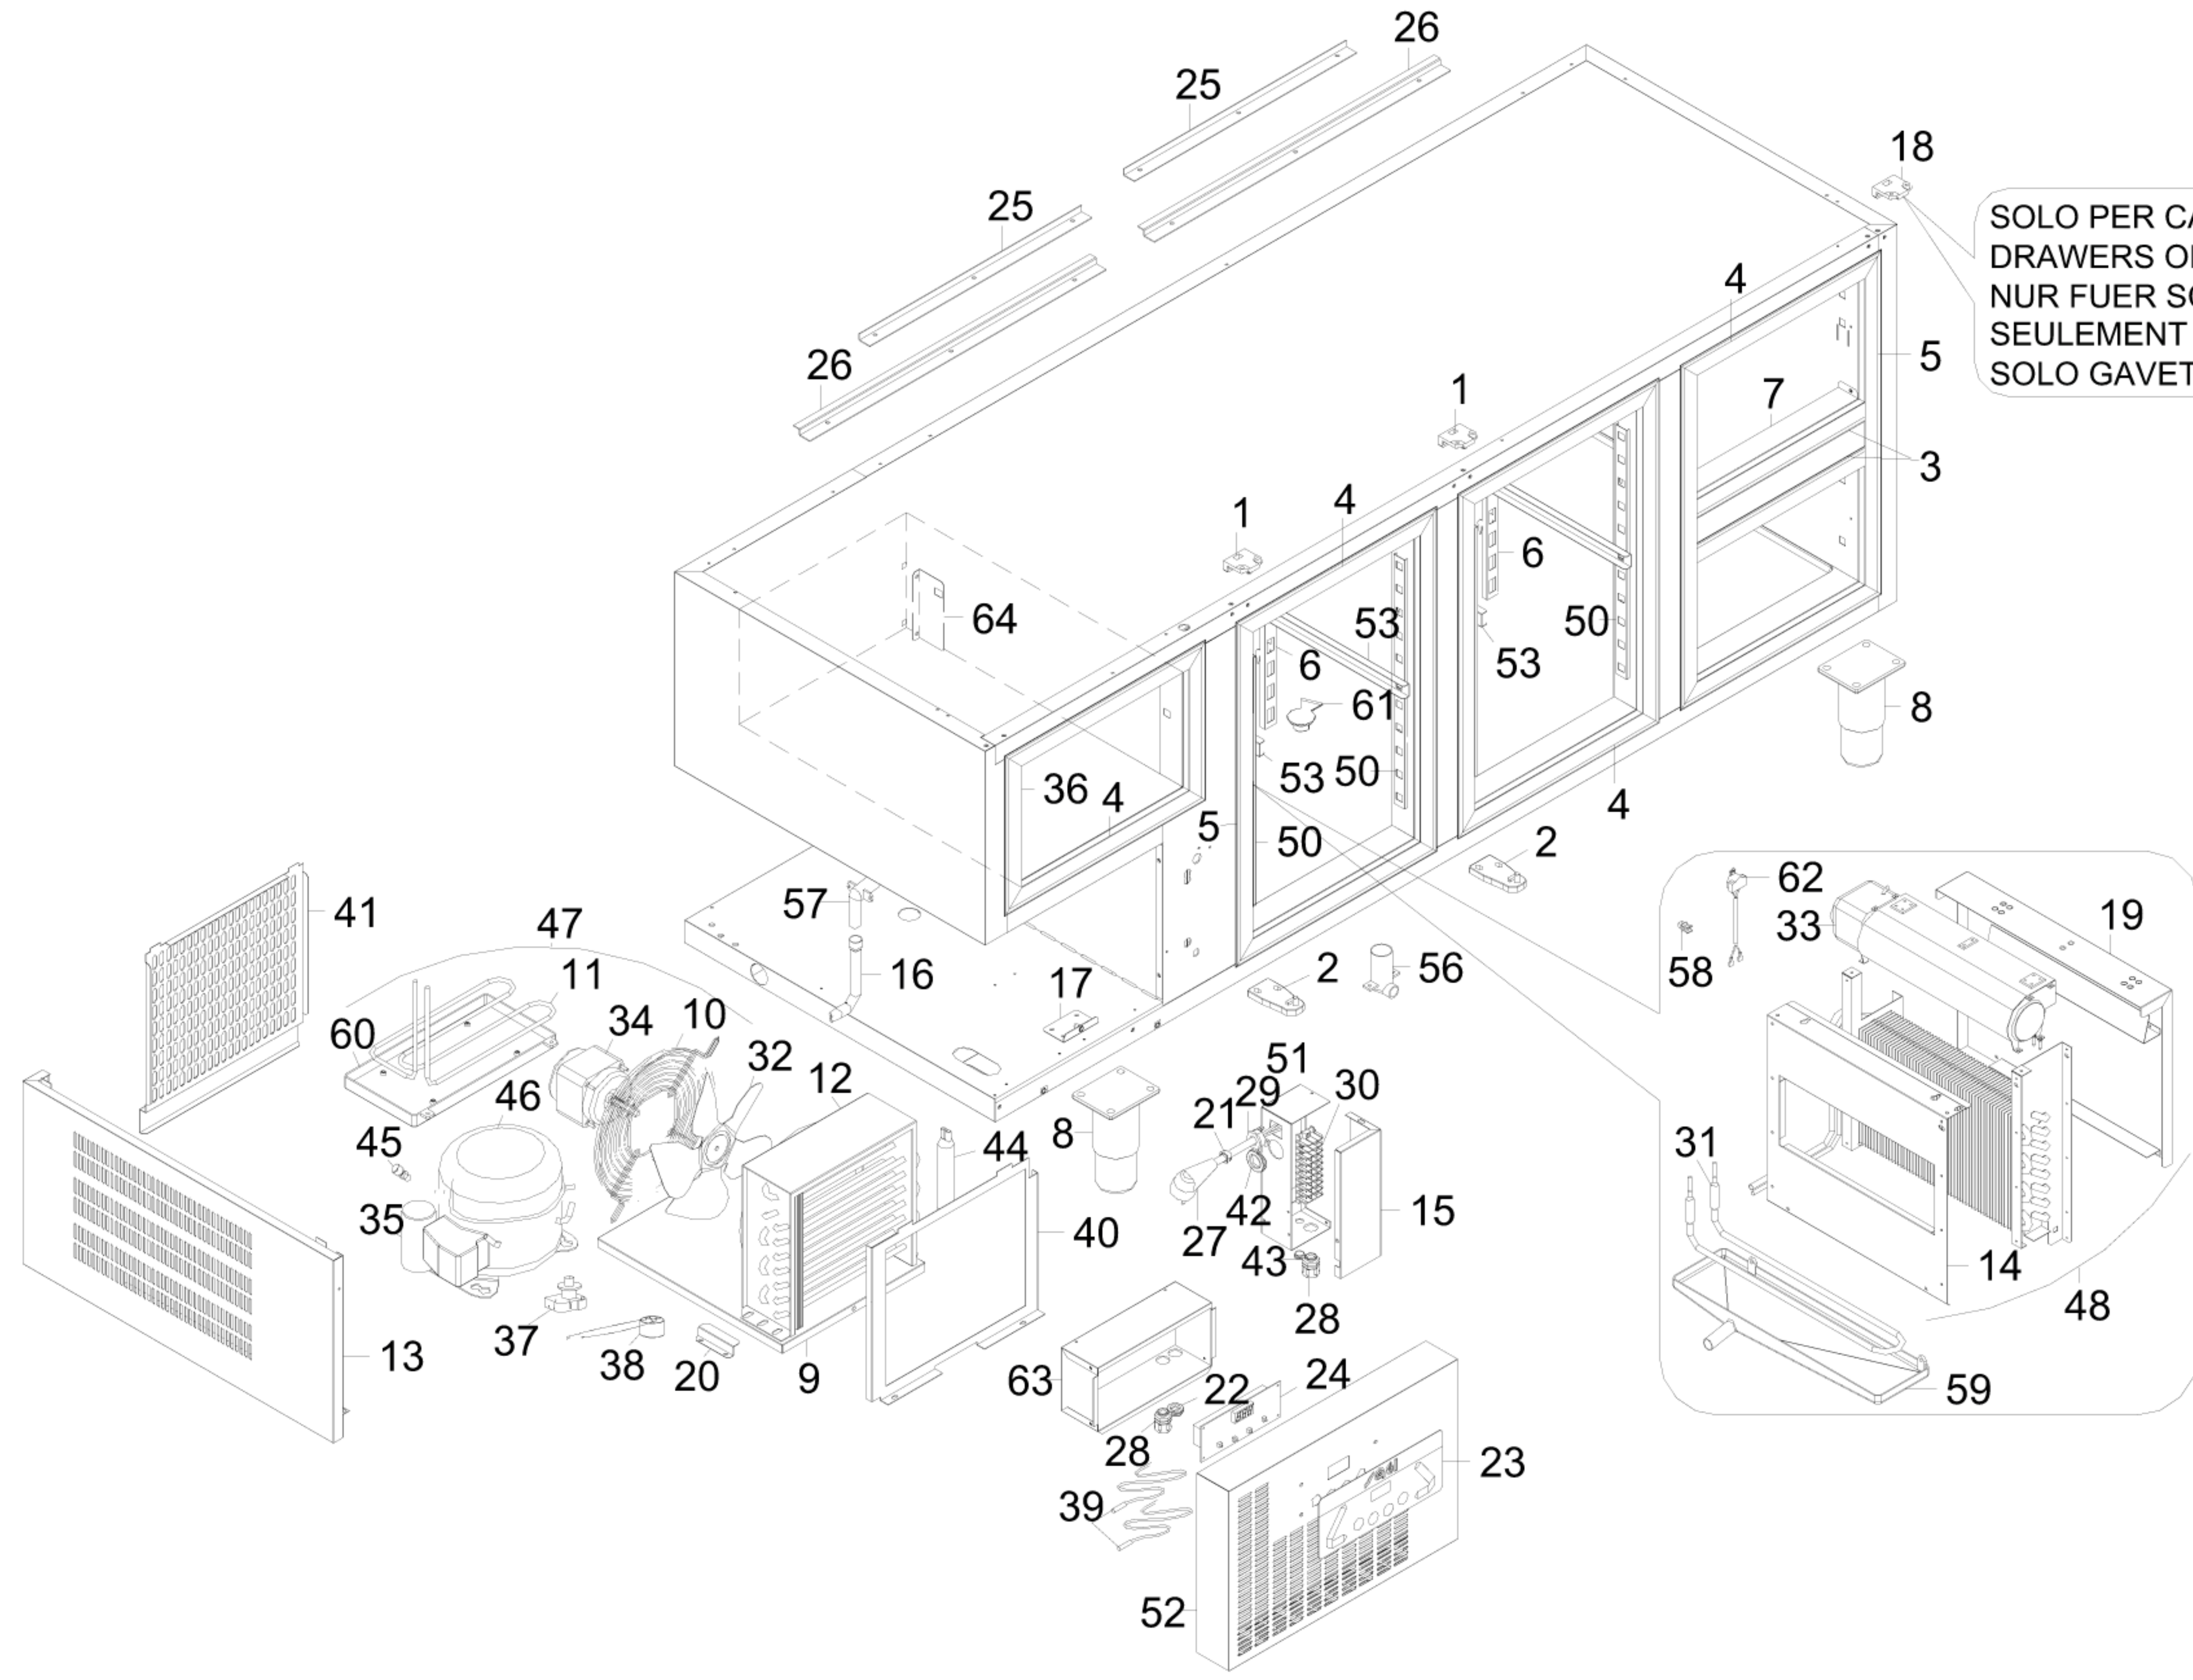

SAGI - BASE REFRIGERATA "TRENDY" TN It.433, 2 PORTINE+3 CASSETTI  
 KTIB11 - 15-06-2008 »

Modello Typ Model Modelle Modelo

		KTIA KTIAA KTIAM	KTIA2 KTIA2A KTIA2M	KTIA11 KTIA11A KTIA11M	KTIA13 KTIA13A KTIA13M	KTIB KTIBA KTIBM	KTIB2 KTIB2A KTIB2M	KTIB4 KTIB4A KTIB4M	KTIB11 KTIB11A KTIB11M	KTIB13 KTIB13A KTIB13M	KTIC KTICA KTICM	KTIC2 KTIC2A KTIC2M	KTIC4 KTIC4A KTIC4M	KTIC11 KTIC11A KTIC11M	KTIC22 KTIC22A KTIC22M	KTIC13 KTIC13A KTIC13M
Num.cassetti	1/2	1	1	1	1	1	1	1	1	1	1	1	1	1	1	1
Schublad	1/2SUP	-	1	-	-	-	1	2	-	-	-	1	2	-	-	-
Drawers	1/2INF	-	1	-	-	-	1	2	-	-	-	1	2	-	-	-
Tiroirs	1/3	-	-	1	3	-	-	-	1	3	-	-	-	1	2	3
Gabetas	2/3	-	-	1	-	-	-	-	1	-	-	-	-	1	2	-
Porte Türen Doors Portes Puertas		2	1	1	1	3	2	1	2	2	4	3	2	3	2	3