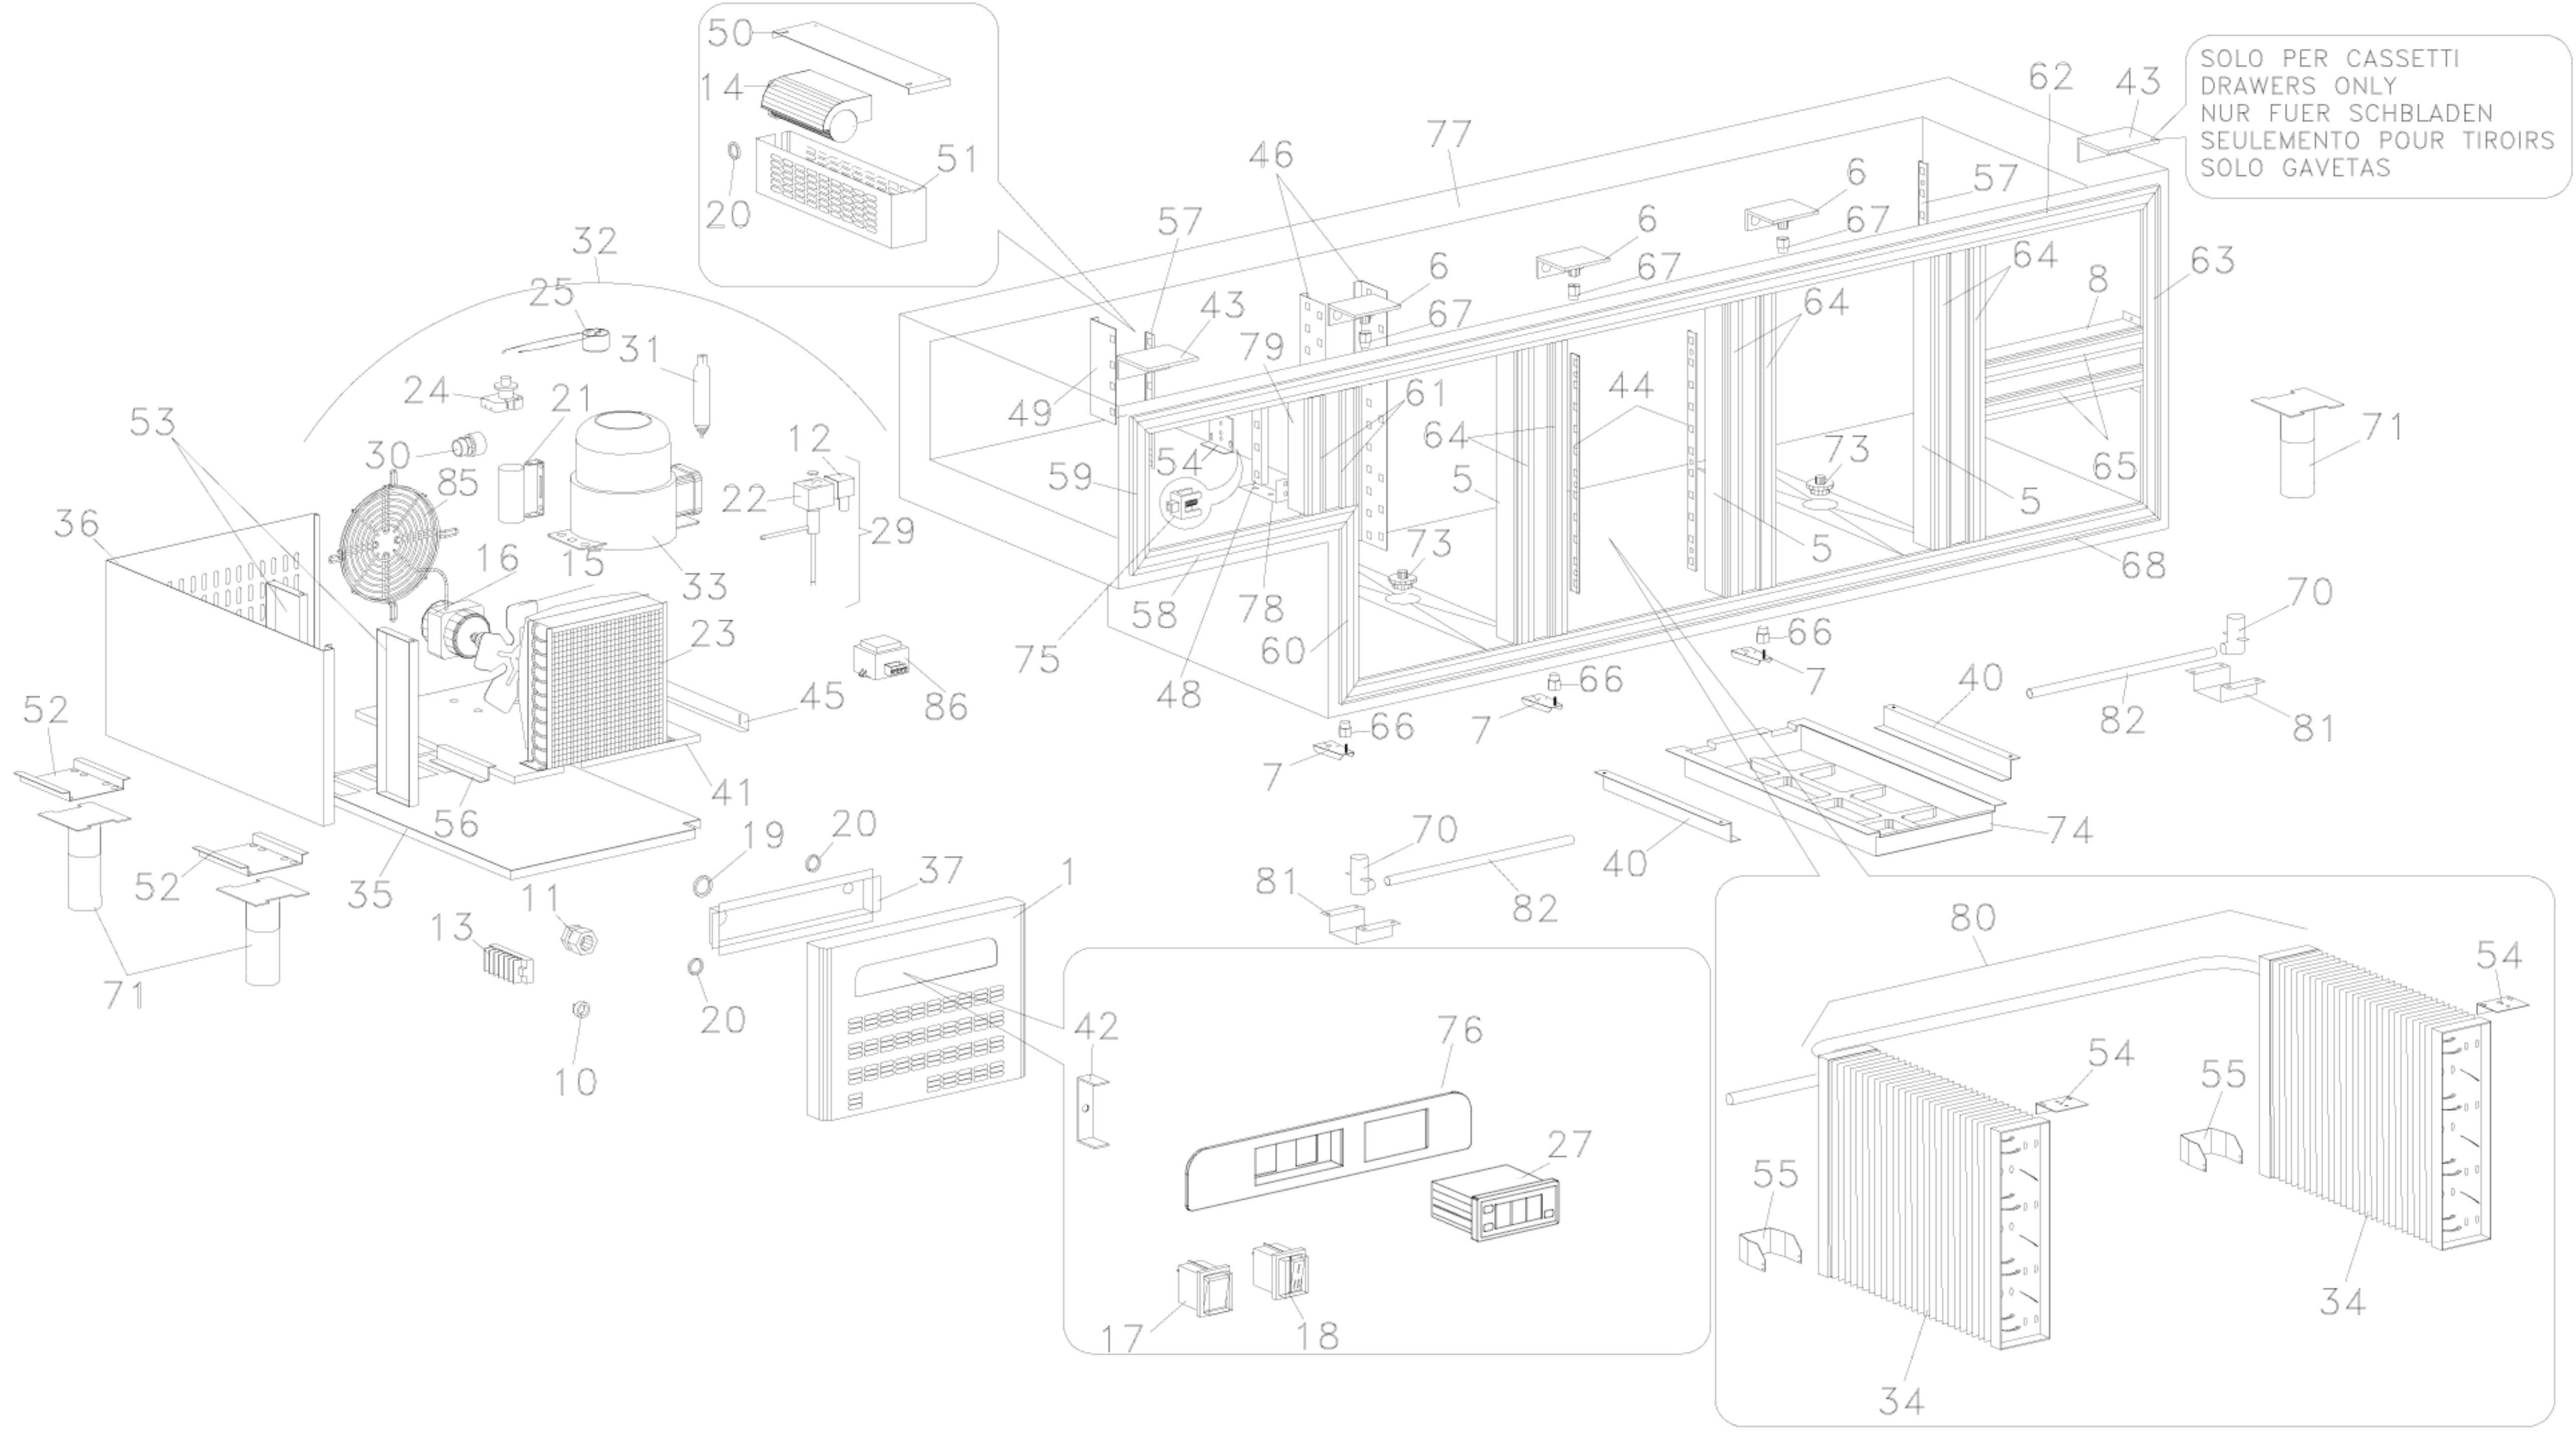

SAGI - BASI REFRIGERATE
KM1C-2X - 15-12-1999 »

Modello Typ Model Modele Modelo

Porte Türe Doors Portes Portas Gabetas	SX	KM1A KM1A/X KM1A/A	KM1A/2 KM1A/2X KM1A/2A	KM1A/4 KM1A/4X KM1A/4A	KM1A/11 KM1A/11X KM1A/11A	KM1B KM1B/X KM1B/A	KM1B/2 KM1B/2X KM1B/2A	KM1B/4 KM1B/4X KM1B/4A	KM1B/6 KM1B/6X KM1B/6A	KM1B/11 KM1B/11X KM1B/11A
	DX	1	---	---	---	1	---	---	---	---
Porte Türe Doors Portes Portas Gabetas	SX	KM1B/22 KM1B/22X KM1B/22A	KM1C KM1C/X KM1C/A	KM1C/2 KM1C/2X KM1C/2A	KM1C/4 KM1C/4X KM1C/4A	KM1C/6 KM1C/6X KM1C/6A	KM1C/8 KM1C/8X KM1C/8A	KM1C/11 KM1C/11X KM1C/11A		
	DX	---	1	---	---	---	---	---		