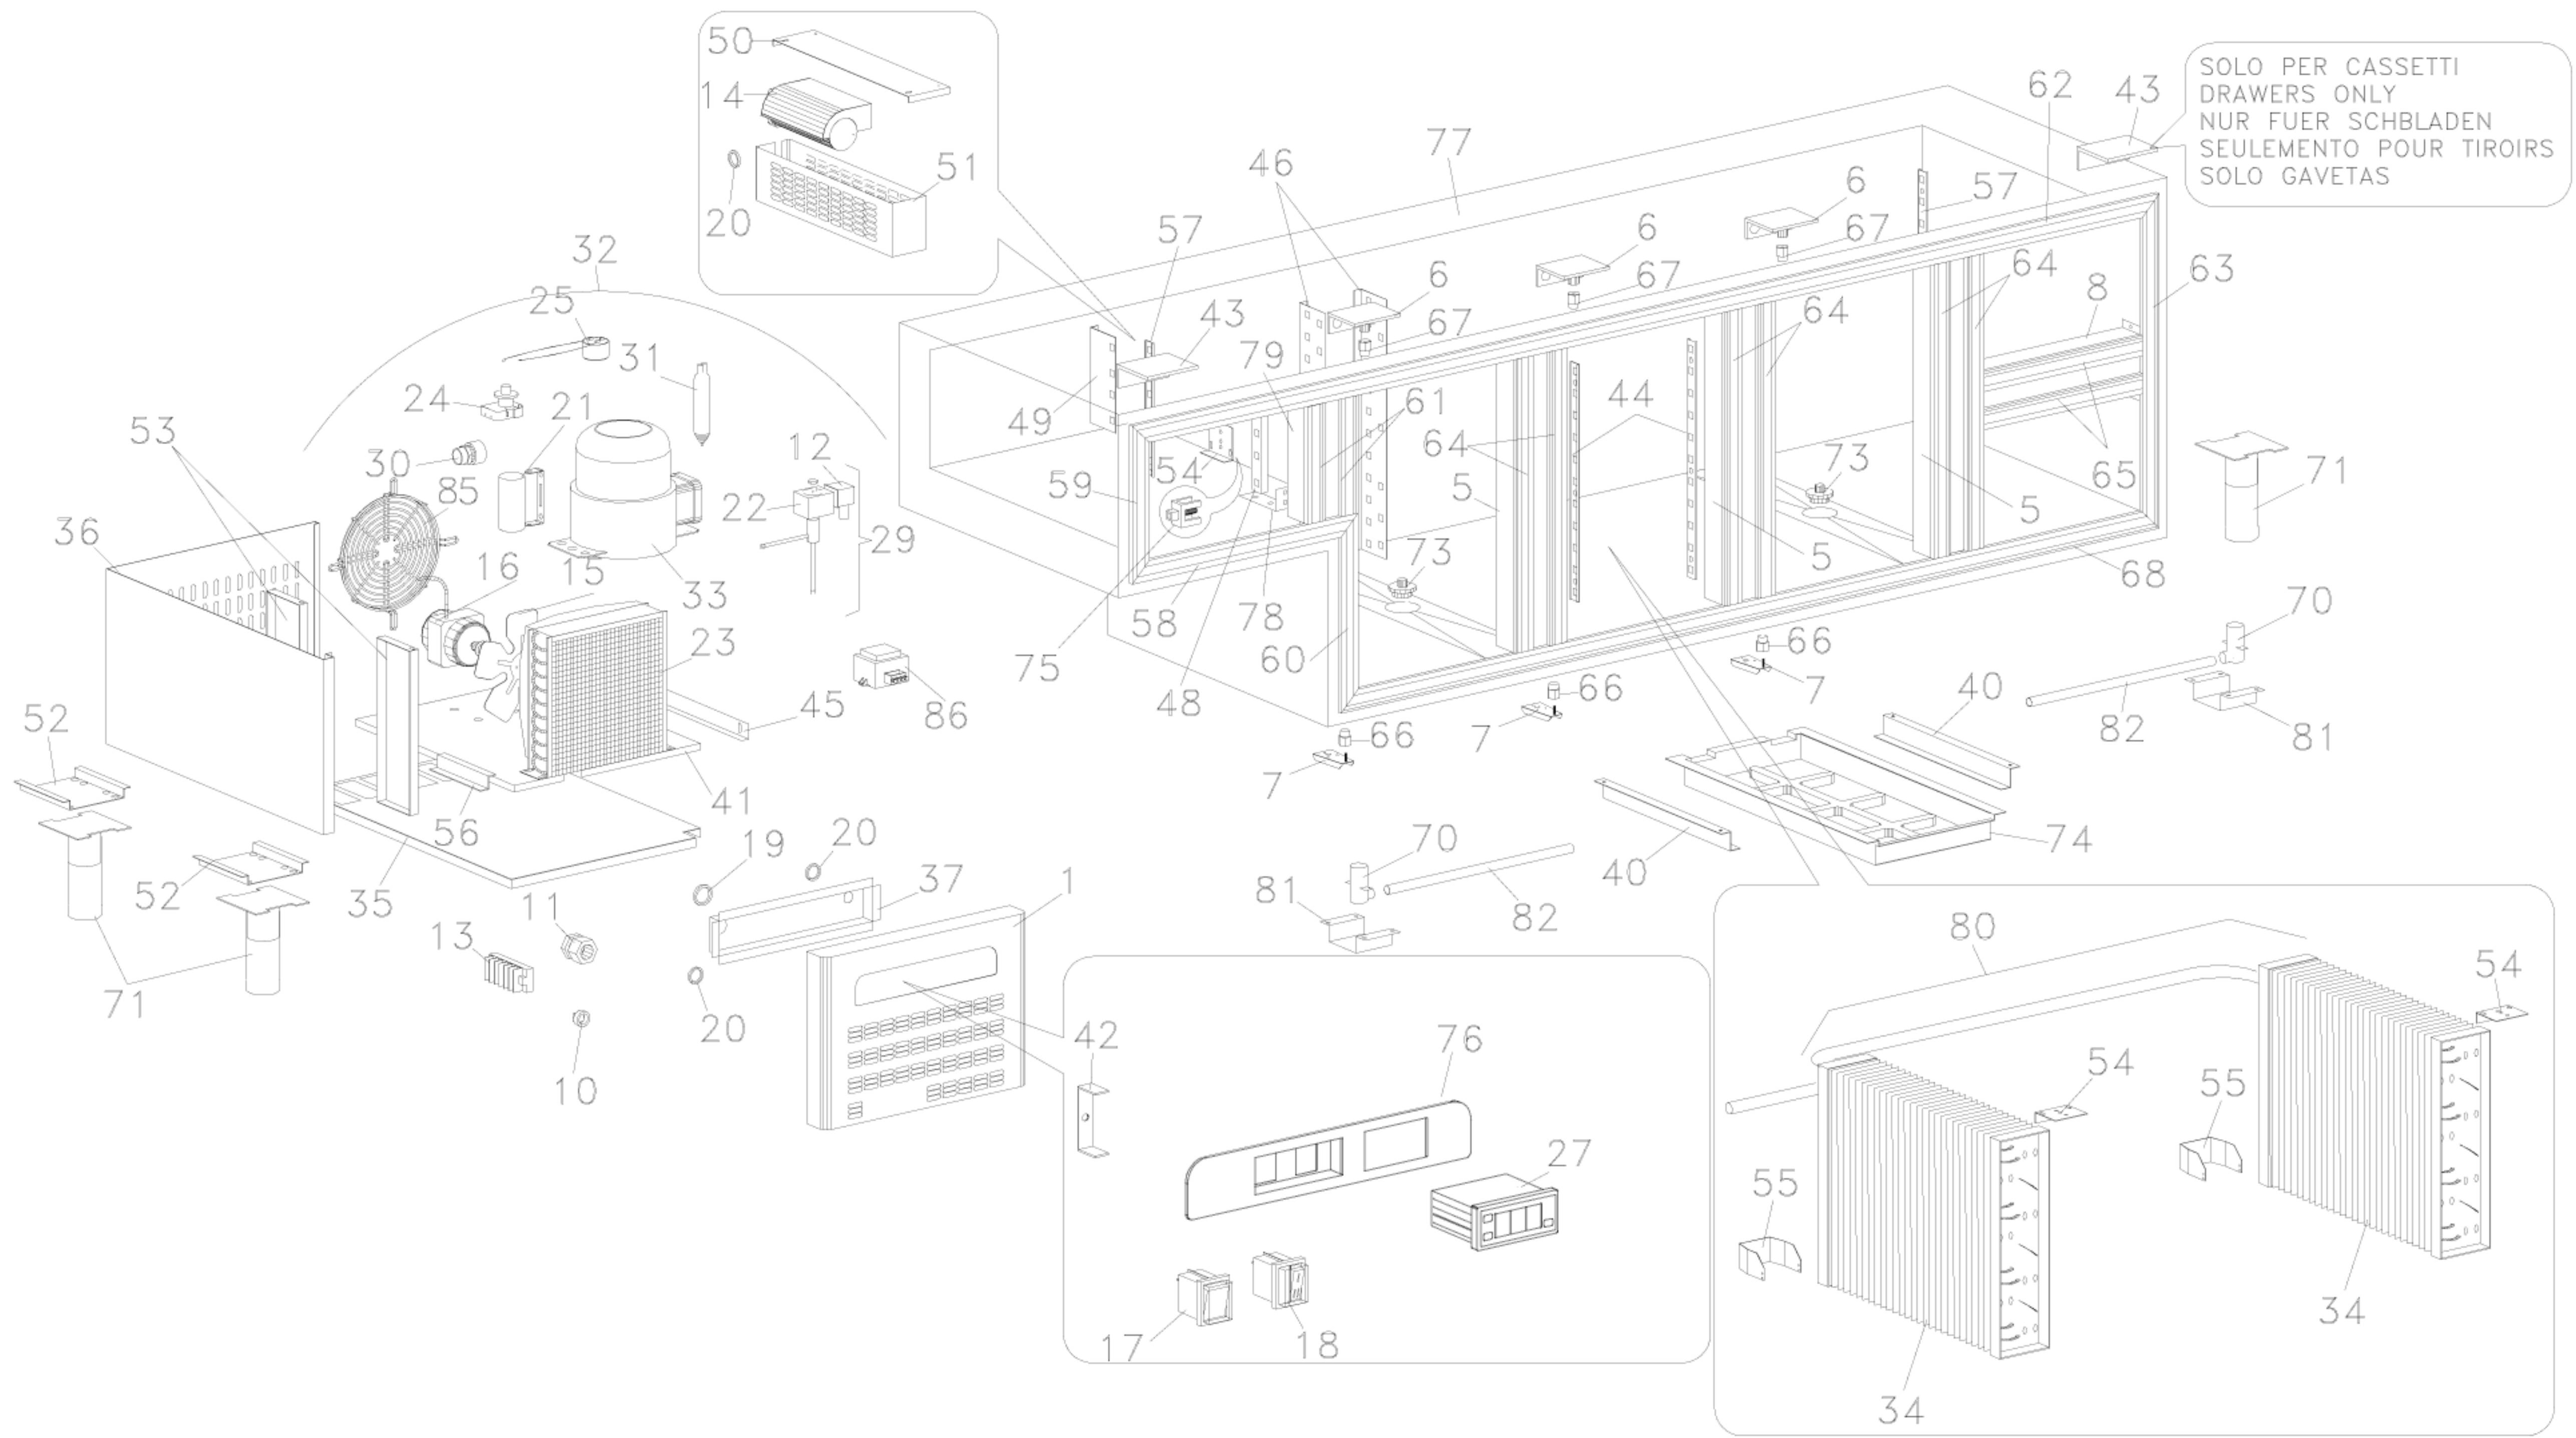

SAGI - BASI REFRIGERATE
 KM1C-2 - 15-12-1999 »

Modello Typ Model Modelle Modelo

Porte Türe Doors Portes Portas Gabetas	SX	KM1A KM1A/X KM1A/A	KM1A/2 KM1A/2X KM1A/2A	KM1A/4 KM1A/4X KM1A/4A	KM1A/11 KM1A/11X KM1A/11A	KM1B KM1B/X KM1B/A	KM1B/2 KM1B/2X KM1B/2A	KM1B/4 KM1B/4X KM1B/4A	KM1B/6 KM1B/6X KM1B/6A	KM1B/11 KM1B/11X KM1B/11A
	DX	1	---	---	---	1	---	---	---	---
Porte Türe Doors Portes Portas Gabetas	SX	KM1B/22 KM1B/22X KM1B/22A	KM1C KM1C/X KM1C/A	KM1C/2 KM1C/2X KM1C/2A	KM1C/4 KM1C/4X KM1C/4A	KM1C/6 KM1C/6X KM1C/6A	KM1C/8 KM1C/8X KM1C/8A	KM1C/11 KM1C/11X KM1C/11A		
	DX	---	1	---	---	---	---	---		