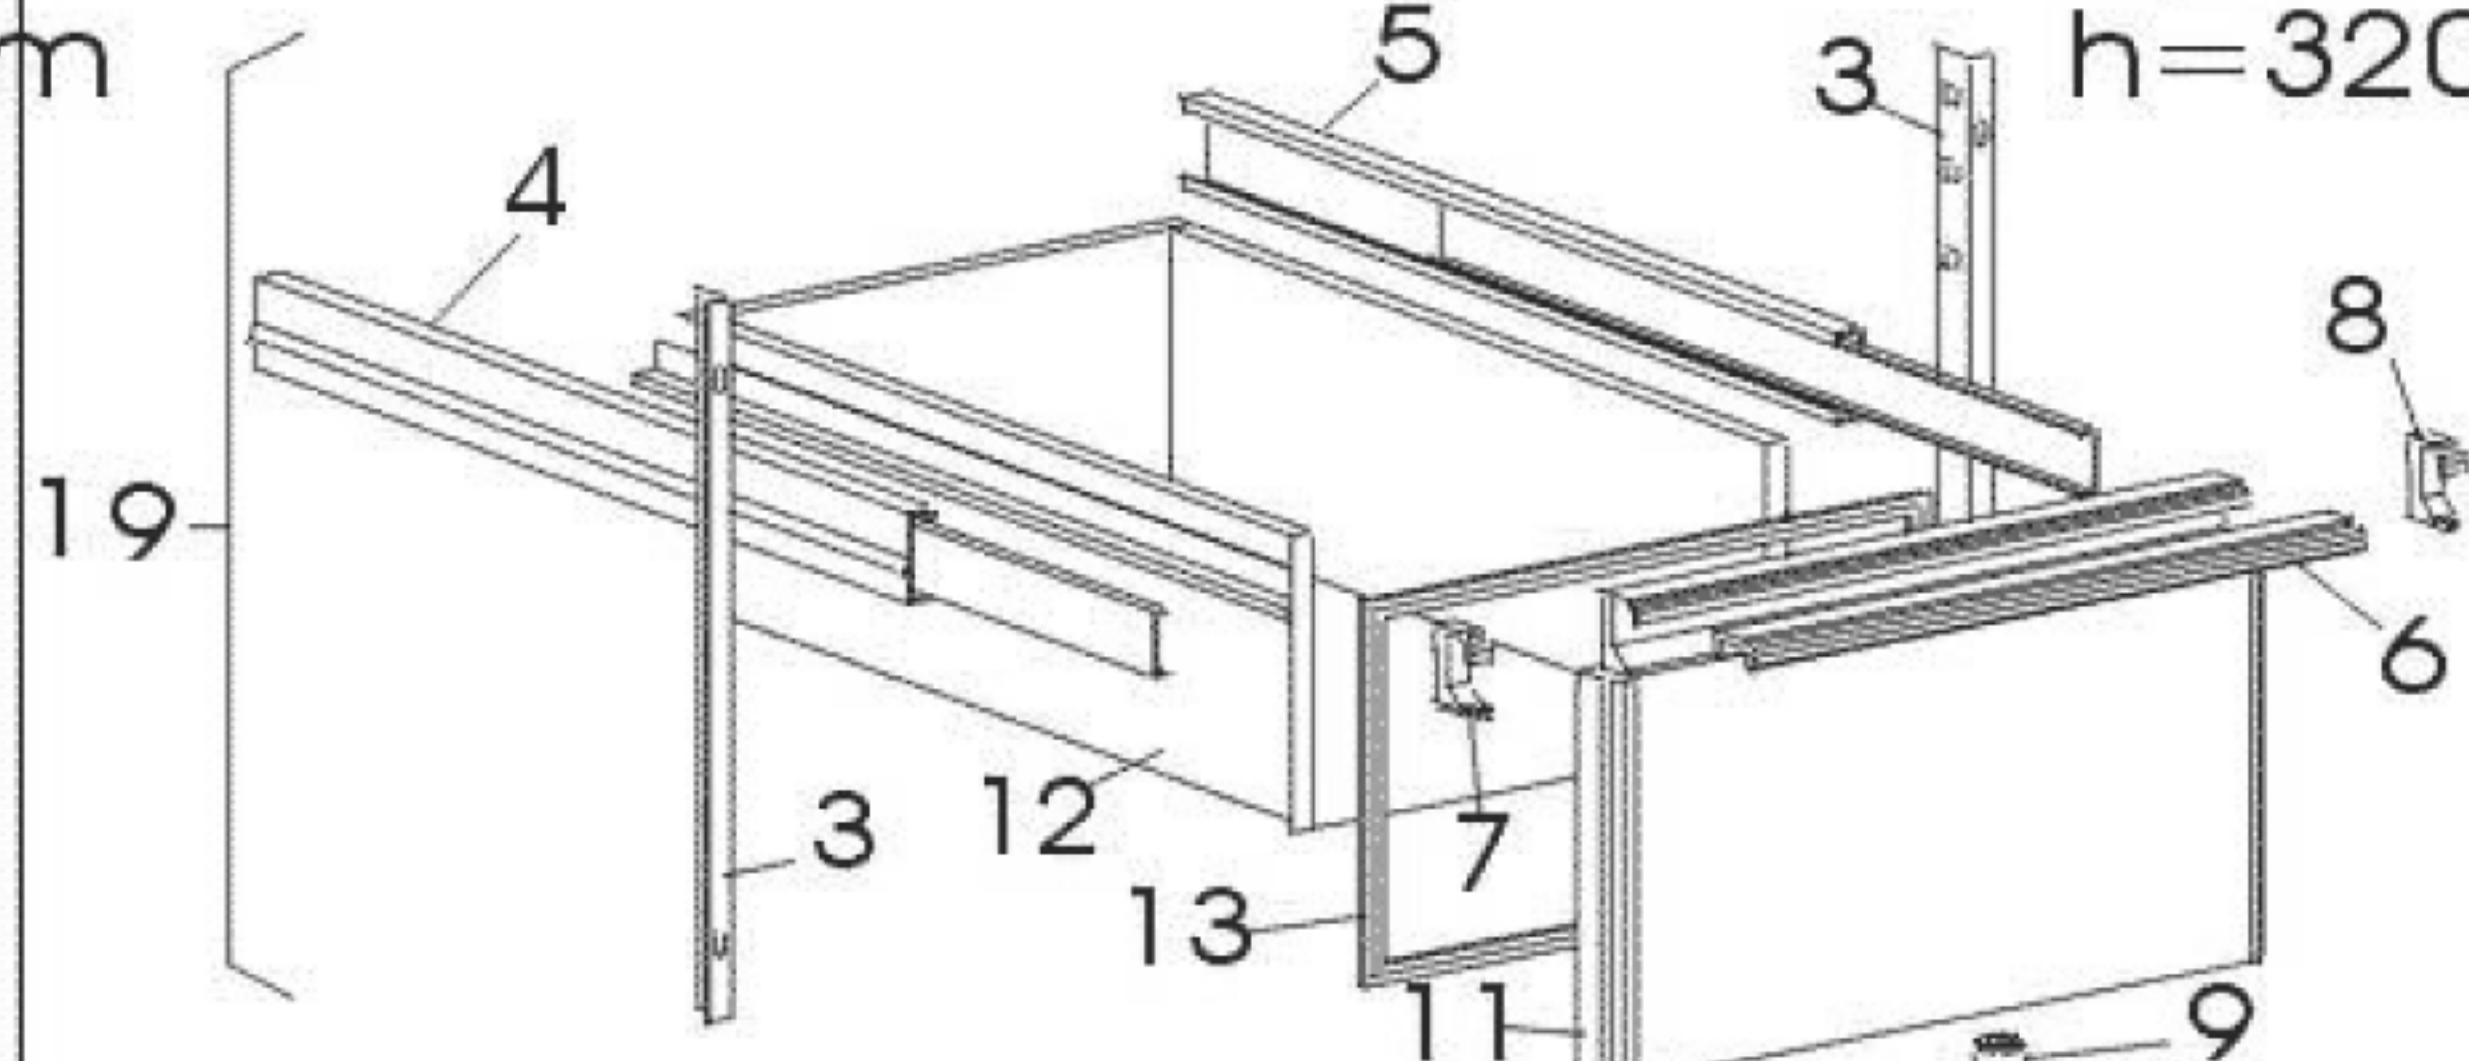

SAGI - BASI REFRIGERATE
 KM1C - 15-12-1999 »

SOLO PER CASSETTI
 DRAWERS ONLY
 NUR FUER SCHBLADEN
 SEULEMENTO POUR TIROIRS
 SOLO GAVETAS

Modello Typ Model Modelle Modelo

		KM1A KM1A/X KM1A/A	KM1A/2 KM1A/2X KM1A/2A	KM1A/4 KM1A/4X KM1A/4A	KM1A/11 KM1A/11X KM1A/11A	KM1B KM1B/X KM1B/A	KM1B/2 KM1B/2X KM1B/2A	KM1B/4 KM1B/4X KM1B/4A	KM1B/6 KM1B/6X KM1B/6A	KM1B/11 KM1B/11X KM1B/11A
Num. Cassetti Schubläd Drawers Tiroirs Gabetas	1/2 1/3 2/3 1/2 K	---	1 ---	2 ---	---	---	1 ---	2 ---	3 ---	---
Num. Cassetti Schubläd Drawers Tiroirs Gabetas	1/2 1/3 2/3 1/2 K	---	---	1 ---	2 ---	3 ---	4 ---	---	---	---

1/3
h=210mm

1/2
h=320mm

2/3
h=430mm

1/2 "F"
h=320mm

Modello Typ Model Modele Modelo

Porte Türe Doors Portes Portas Gabetas	SX	KM1A KM1A/X KM1A/A	KM1A/2 KM1A/2X KM1A/2A	KM1A/4 KM1A/4X KM1A/4A	KM1A/11 KM1A/11X KM1A/11A	KM1B KM1B/X KM1B/A	KM1B/2 KM1B/2X KM1B/2A	KM1B/4 KM1B/4X KM1B/4A	KM1B/6 KM1B/6X KM1B/6A	KM1B/11 KM1B/11X KM1B/11A
	DX	1	---	---	---	1	---	---	---	---
Porte Türe Doors Portes Portas Gabetas	SX	KM1B/22 KM1B/22X KM1B/22A	KM1C KM1C/X KM1C/A	KM1C/2 KM1C/2X KM1C/2A	KM1C/4 KM1C/4X KM1C/4A	KM1C/6 KM1C/6X KM1C/6A	KM1C/8 KM1C/8X KM1C/8A	KM1C/11 KM1C/11X KM1C/11A		
	DX	---	1	---	---	---	---	---		