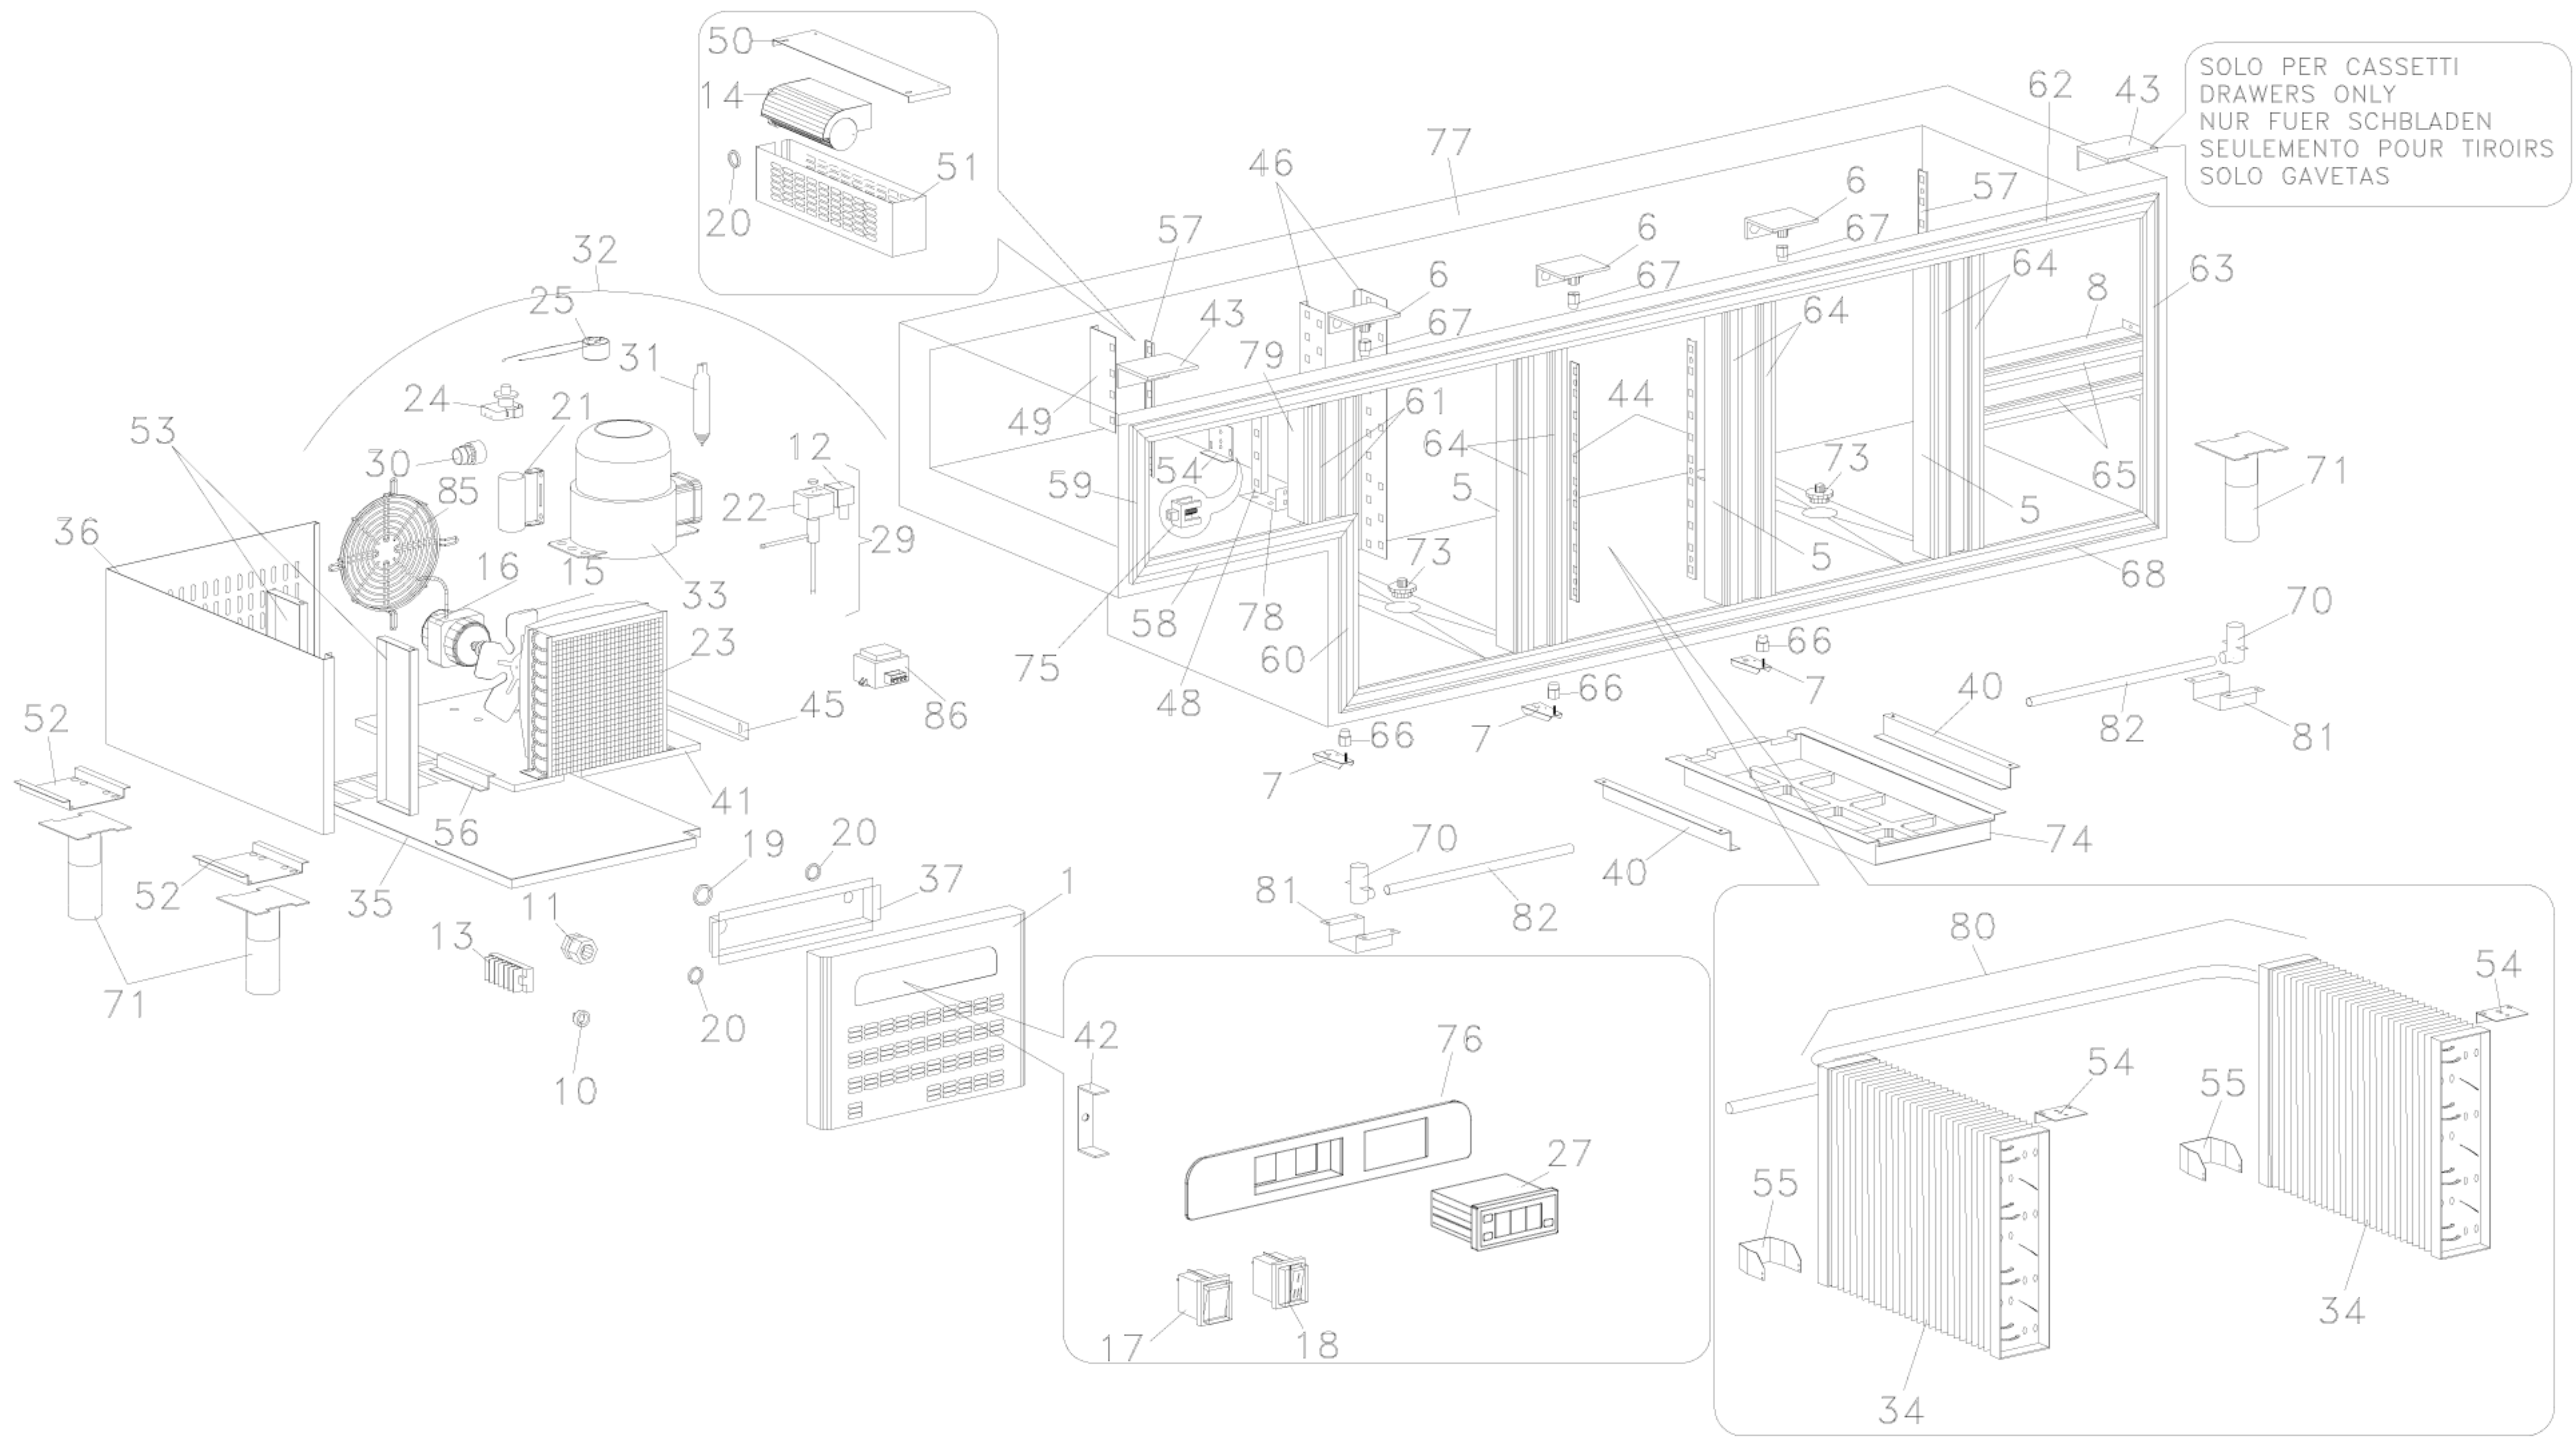

SAGI - BASI REFRIGERATE
 KM1C - 15-12-1999 »

SOLO PER CASSETTI
 DRAWERS ONLY
 NUR FUER SCHBLADEN
 SEULEMENTO POUR TIROIRS
 SOLO GAVETAS

Modello Typ Model Modelle Modelo

		KM1A KM1A/X KM1A/A	KM1A/2 KM1A/2X KM1A/2A	KM1A/4 KM1A/4X KM1A/4A	KM1A/11 KM1A/11X KM1A/11A	KM1B KM1B/X KM1B/A	KM1B/2 KM1B/2X KM1B/2A	KM1B/4 KM1B/4X KM1B/4A	KM1B/6 KM1B/6X KM1B/6A	KM1B/11 KM1B/11X KM1B/11A
Num. Cassetti Schubläd Drawers Tiroirs Gabetas	1/2 1/3 2/3 1/2 K	---	1 ---	2 ---	---	---	1 ---	2 ---	3 ---	---
Num. Cassetti Schubläd Drawers Tiroirs Gabetas	1/2 1/3 2/3 1/2 K	---	---	1 ---	2 ---	3 ---	4 ---	---	---	---

1/3
h=210mm

1/2
h=320mm

2/3
h=430mm

1/2 "F"
h=320mm

Modello Typ Model Modele Modelo

Porte Türe Doors Portes Portas Gabetas	SX	KM1A KM1A/X KM1A/A	KM1A/2 KM1A/2X KM1A/2A	KM1A/4 KM1A/4X KM1A/4A	KM1A/11 KM1A/11X KM1A/11A	KM1B KM1B/X KM1B/A	KM1B/2 KM1B/2X KM1B/2A	KM1B/4 KM1B/4X KM1B/4A	KM1B/6 KM1B/6X KM1B/6A	KM1B/11 KM1B/11X KM1B/11A
	DX	1	---	---	---	1	---	---	---	---
Porte Türe Doors Portes Portas Gabetas	SX	KM1B/22 KM1B/22X KM1B/22A	KM1C KM1C/X KM1C/A	KM1C/2 KM1C/2X KM1C/2A	KM1C/4 KM1C/4X KM1C/4A	KM1C/6 KM1C/6X KM1C/6A	KM1C/8 KM1C/8X KM1C/8A	KM1C/11 KM1C/11X KM1C/11A		
	DX	---	1	---	---	---	---	---		