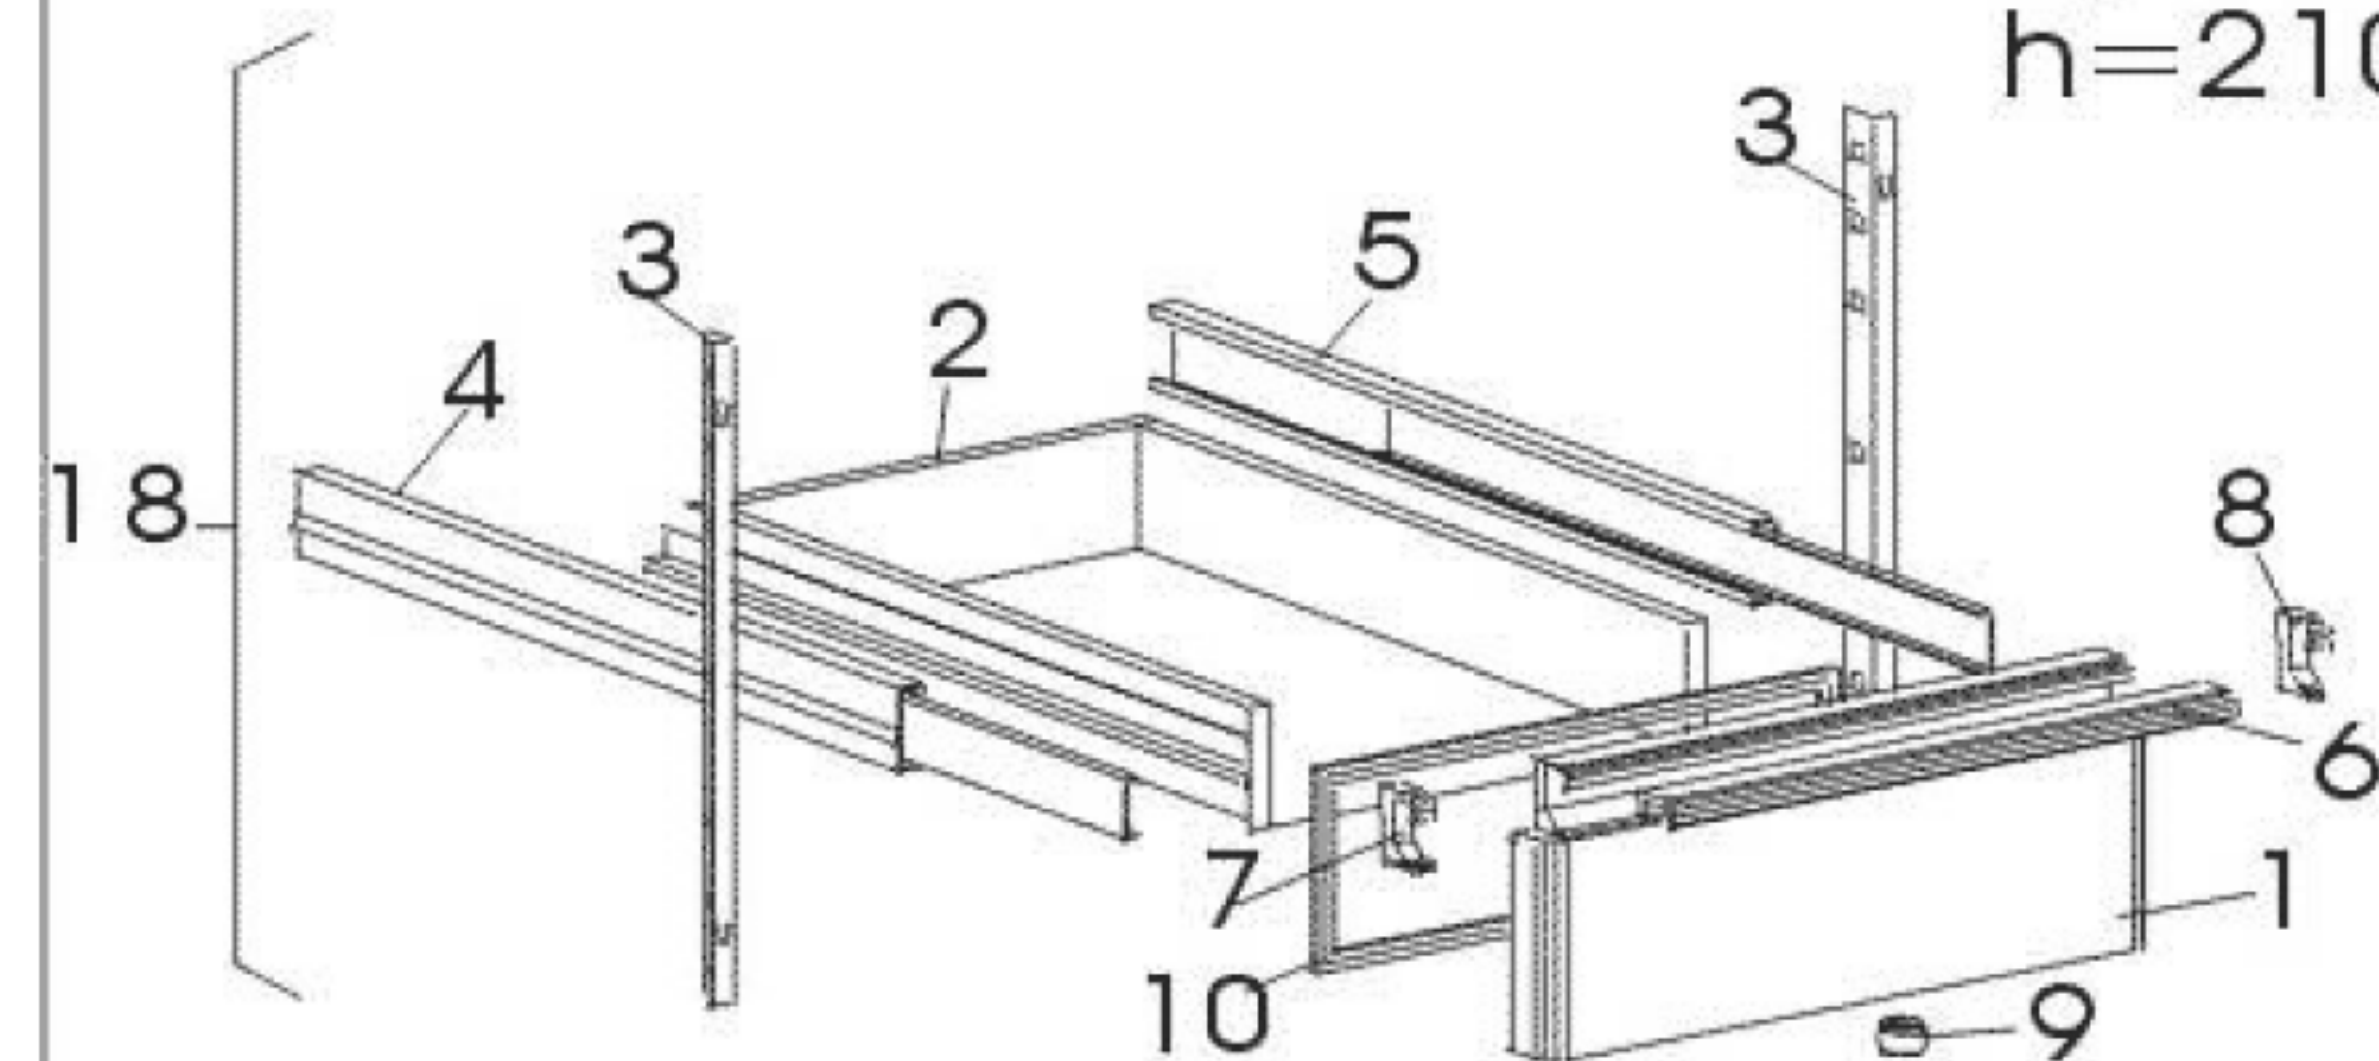

SAGI - BASI REFRIGERATE
 KM1C - 15-12-1999 »

SOLO PER CASSETTI
 DRAWERS ONLY
 NUR FUER SCHBLADEN
 SEULEMENTO POUR TIROIRS
 SOLO GAVETAS

Modello Typ Model Modelle Modelo

		KM1A KM1A/X KM1A/A	KM1A/2 KM1A/2X KM1A/2A	KM1A/4 KM1A/4X KM1A/4A	KM1A/11 KM1A/11X KM1A/11A	KM1B KM1B/X KM1B/A	KM1B/2 KM1B/2X KM1B/2A	KM1B/4 KM1B/4X KM1B/4A	KM1B/6 KM1B/6X KM1B/6A	KM1B/11 KM1B/11X KM1B/11A
Num. Cassetti Schubläd Drawers Tiroirs Gabetas	1/2 1/3 2/3 1/2 K	---	1 ---	2 ---	---	---	1 ---	2 ---	3 ---	---
Num. Cassetti Schubläd Drawers Tiroirs Gabetas	1/2 1/3 2/3 1/2 K	---	---	1 ---	2 ---	3 ---	4 ---	---	---	---

1/3
h=210mm

1/2
h=320mm

2/3
h=430mm

1/2 "F"
h=320mm

Modello Typ Model Modele Modelo

Porte Türe Doors Portes Portas Gabetas	SX	KM1A KM1A/X KM1A/A	KM1A/2 KM1A/2X KM1A/2A	KM1A/4 KM1A/4X KM1A/4A	KM1A/11 KM1A/11X KM1A/11A	KM1B KM1B/X KM1B/A	KM1B/2 KM1B/2X KM1B/2A	KM1B/4 KM1B/4X KM1B/4A	KM1B/6 KM1B/6X KM1B/6A	KM1B/11 KM1B/11X KM1B/11A
	DX	1	---	---	---	1	---	---	---	---
Porte Türe Doors Portes Portas Gabetas	SX	KM1B/22 KM1B/22X KM1B/22A	KM1C KM1C/X KM1C/A	KM1C/2 KM1C/2X KM1C/2A	KM1C/4 KM1C/4X KM1C/4A	KM1C/6 KM1C/6X KM1C/6A	KM1C/8 KM1C/8X KM1C/8A	KM1C/11 KM1C/11X KM1C/11A		
	DX	---	1	---	---	---	---	---		