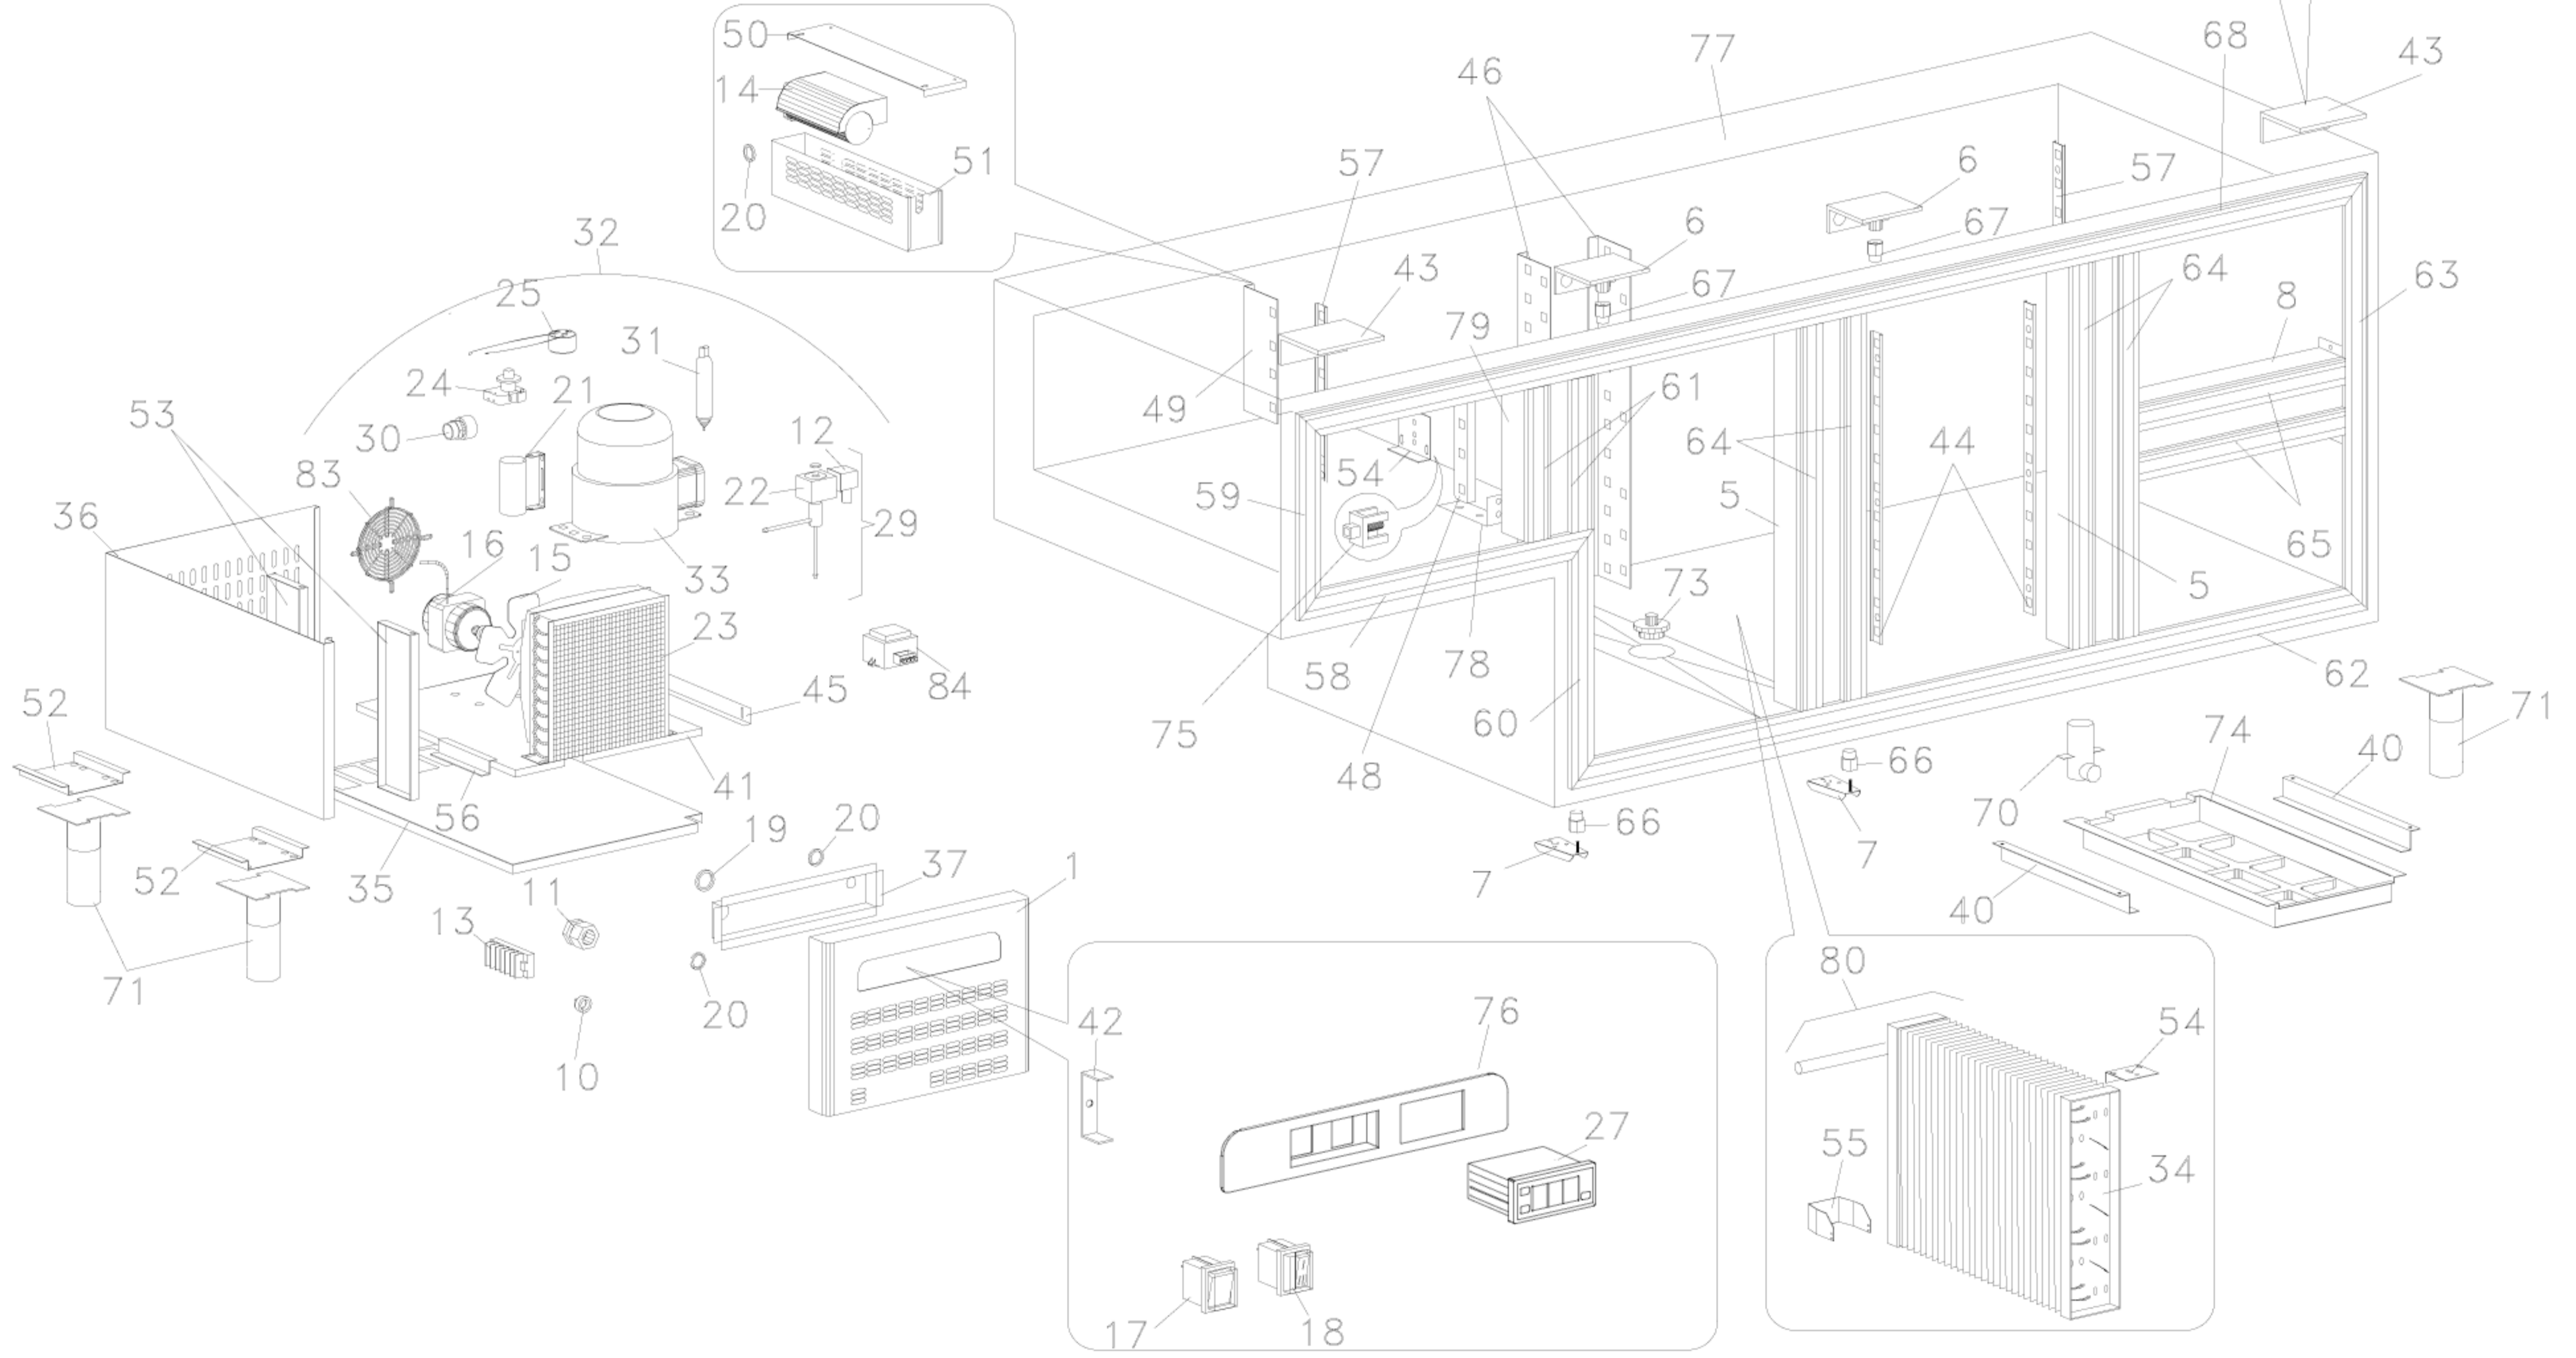

SAGI - BASI REFRIGERATE
KM1B-6X - 15-12-1999 »

/A=PIANO CON ALZATINA
 /A=SHELF+RIDGE
 /A=PLATTE MIT RUECKLEISTE
 /A=RAYON AVEC ETAGERE
 /A=TOPE CON ELEV.

/X=PIANO SENZA ALZATINA
 /X=SHELF WITHOUT RIDGE
 /X=PLATTE OHNE RUECKLEISTE
 /X=RAYON SANS ETAGERE
 /X=TOPE SIN ELEV.

SOLO PER CASSETTI
 DRAWERS ONLY
 NUR FUER SCHBLADEN
 SEULEMENTO POUR TIROIRS
 SOLO GAVETAS

Modello Typ Model Modelle Modelo

		KM1A KM1A/X KM1A/A	KM1A/2 KM1A/2X KM1A/2A	KM1A/4 KM1A/4X KM1A/4A	KM1A/11 KM1A/11X KM1A/11A	KM1B KM1B/X KM1B/A	KM1B/2 KM1B/2X KM1B/2A	KM1B/4 KM1B/4X KM1B/4A	KM1B/6 KM1B/6X KM1B/6A	KM1B/11 KM1B/11X KM1B/11A
Num. Cassetti Schublade Drawers Tiroirs Gabetas	1/2 1/3 2/3 1/2 K	---	1 ---	2 ---	---	---	1 ---	2 ---	3 ---	---
Num. Cassetti Schublade Drawers Tiroirs Gabetas	1/2 1/3 2/3 1/2 K	---	---	1 ---	2 ---	3 ---	4 ---	---	1 ---	---
		KM1B/22 KM1B/22X KM1B/22A	KM1C KM1C/X KM1C/A	KM1C/2 KM1C/2X KM1C/2A	KM1C/4 KM1C/4X KM1C/4A	KM1C/6 KM1C/6X KM1C/6A	KM1C/8 KM1C/8X KM1C/8A	KM1C/11 KM1C/11X KM1C/11A		

1/3
h=210mm

1/2
h=320mm

2/3
h=430mm

1/2 "F"
h=320mm

Modello Typ Model Modele Modelo

Porte Türe Doors Portes Portas Gabetas	SX	KM1A KM1A/X KM1A/A	KM1A/2 KM1A/2X KM1A/2A	KM1A/4 KM1A/4X KM1A/4A	KM1A/11 KM1A/11X KM1A/11A	KM1B KM1B/X KM1B/A	KM1B/2 KM1B/2X KM1B/2A	KM1B/4 KM1B/4X KM1B/4A	KM1B/6 KM1B/6X KM1B/6A	KM1B/11 KM1B/11X KM1B/11A
	DX	1	---	---	---	1	---	---	---	---
Porte Türe Doors Portes Portas Gabetas	SX	KM1B/22 KM1B/22X KM1B/22A	KM1C KM1C/X KM1C/A	KM1C/2 KM1C/2X KM1C/2A	KM1C/4 KM1C/4X KM1C/4A	KM1C/6 KM1C/6X KM1C/6A	KM1C/8 KM1C/8X KM1C/8A	KM1C/11 KM1C/11X KM1C/11A		
	DX	---	1	---	---	---	---	---		