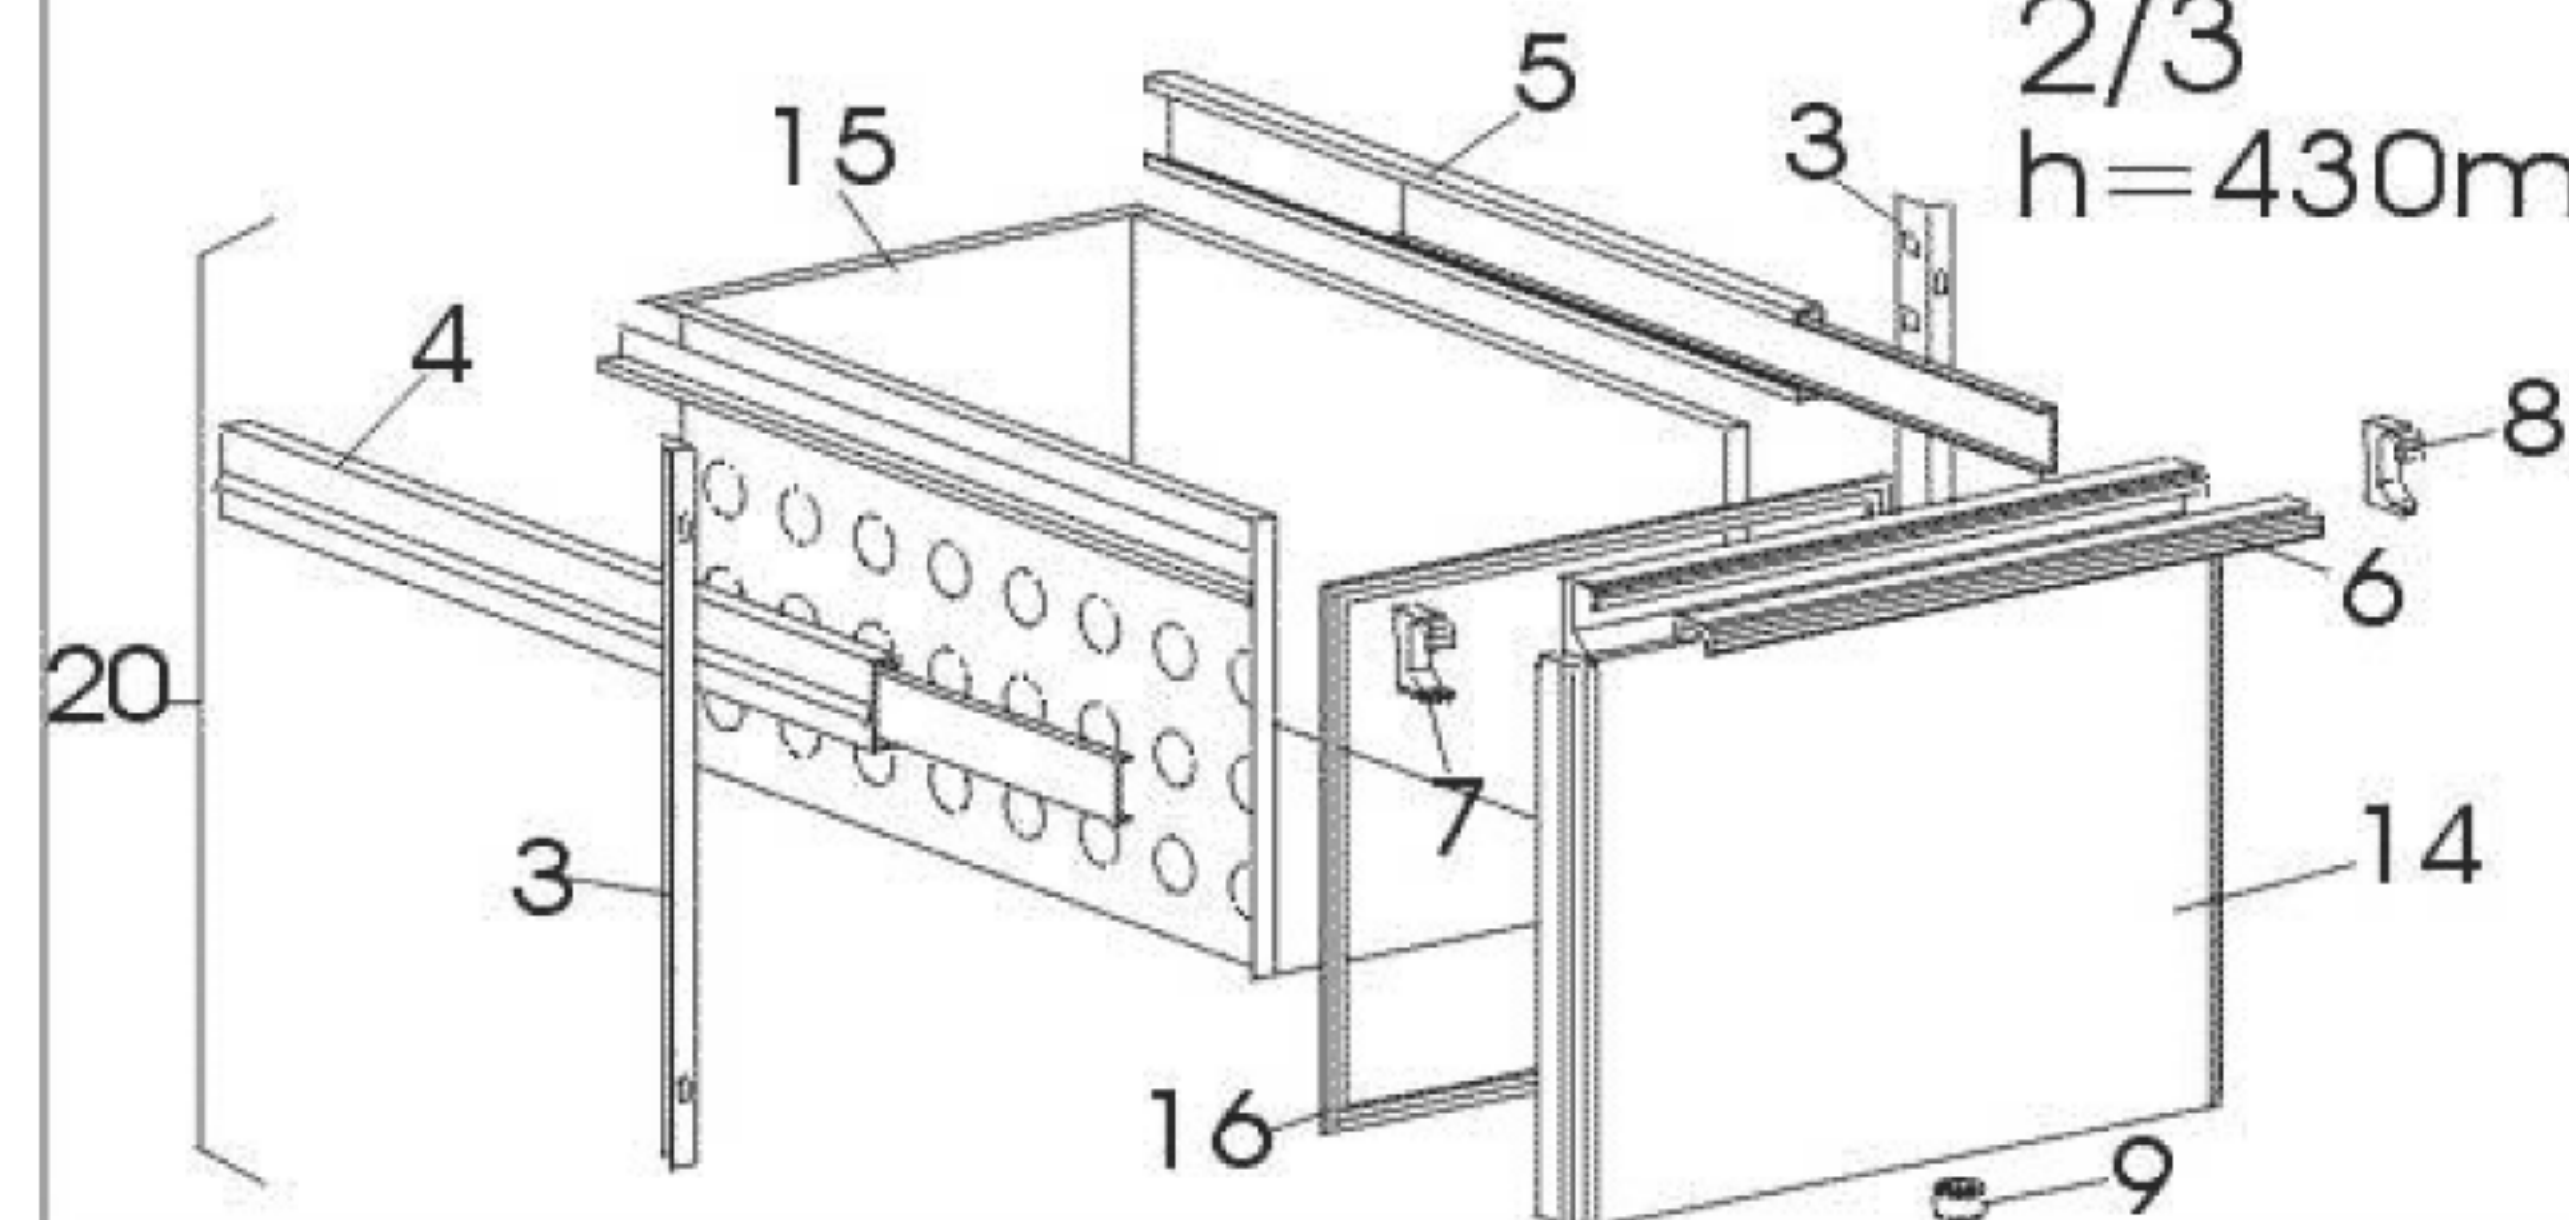

1/3
h=210mm

1/2
h=320mm

2/3
h=430mm

1/2 "F"
h=320mm

Modello Typ Model Modele Modelo

Porte Türe Doors Portes Portas Gabetas	SX	KM1A KM1A/X KM1A/A	KM1A/2 KM1A/2X KM1A/2A	KM1A/4 KM1A/4X KM1A/4A	KM1A/11 KM1A/11X KM1A/11A	KM1B KM1B/X KM1B/A	KM1B/2 KM1B/2X KM1B/2A	KM1B/4 KM1B/4X KM1B/4A	KM1B/6 KM1B/6X KM1B/6A	KM1B/11 KM1B/11X KM1B/11A
	DX	1	---	---	---	1	---	---	---	---
Porte Türe Doors Portes Portas Gabetas	SX	KM1B/22 KM1B/22X KM1B/22A	KM1C KM1C/X KM1C/A	KM1C/2 KM1C/2X KM1C/2A	KM1C/4 KM1C/4X KM1C/4A	KM1C/6 KM1C/6X KM1C/6A	KM1C/8 KM1C/8X KM1C/8A	KM1C/11 KM1C/11X KM1C/11A		
	DX	---	1	---	---	---	---	---		