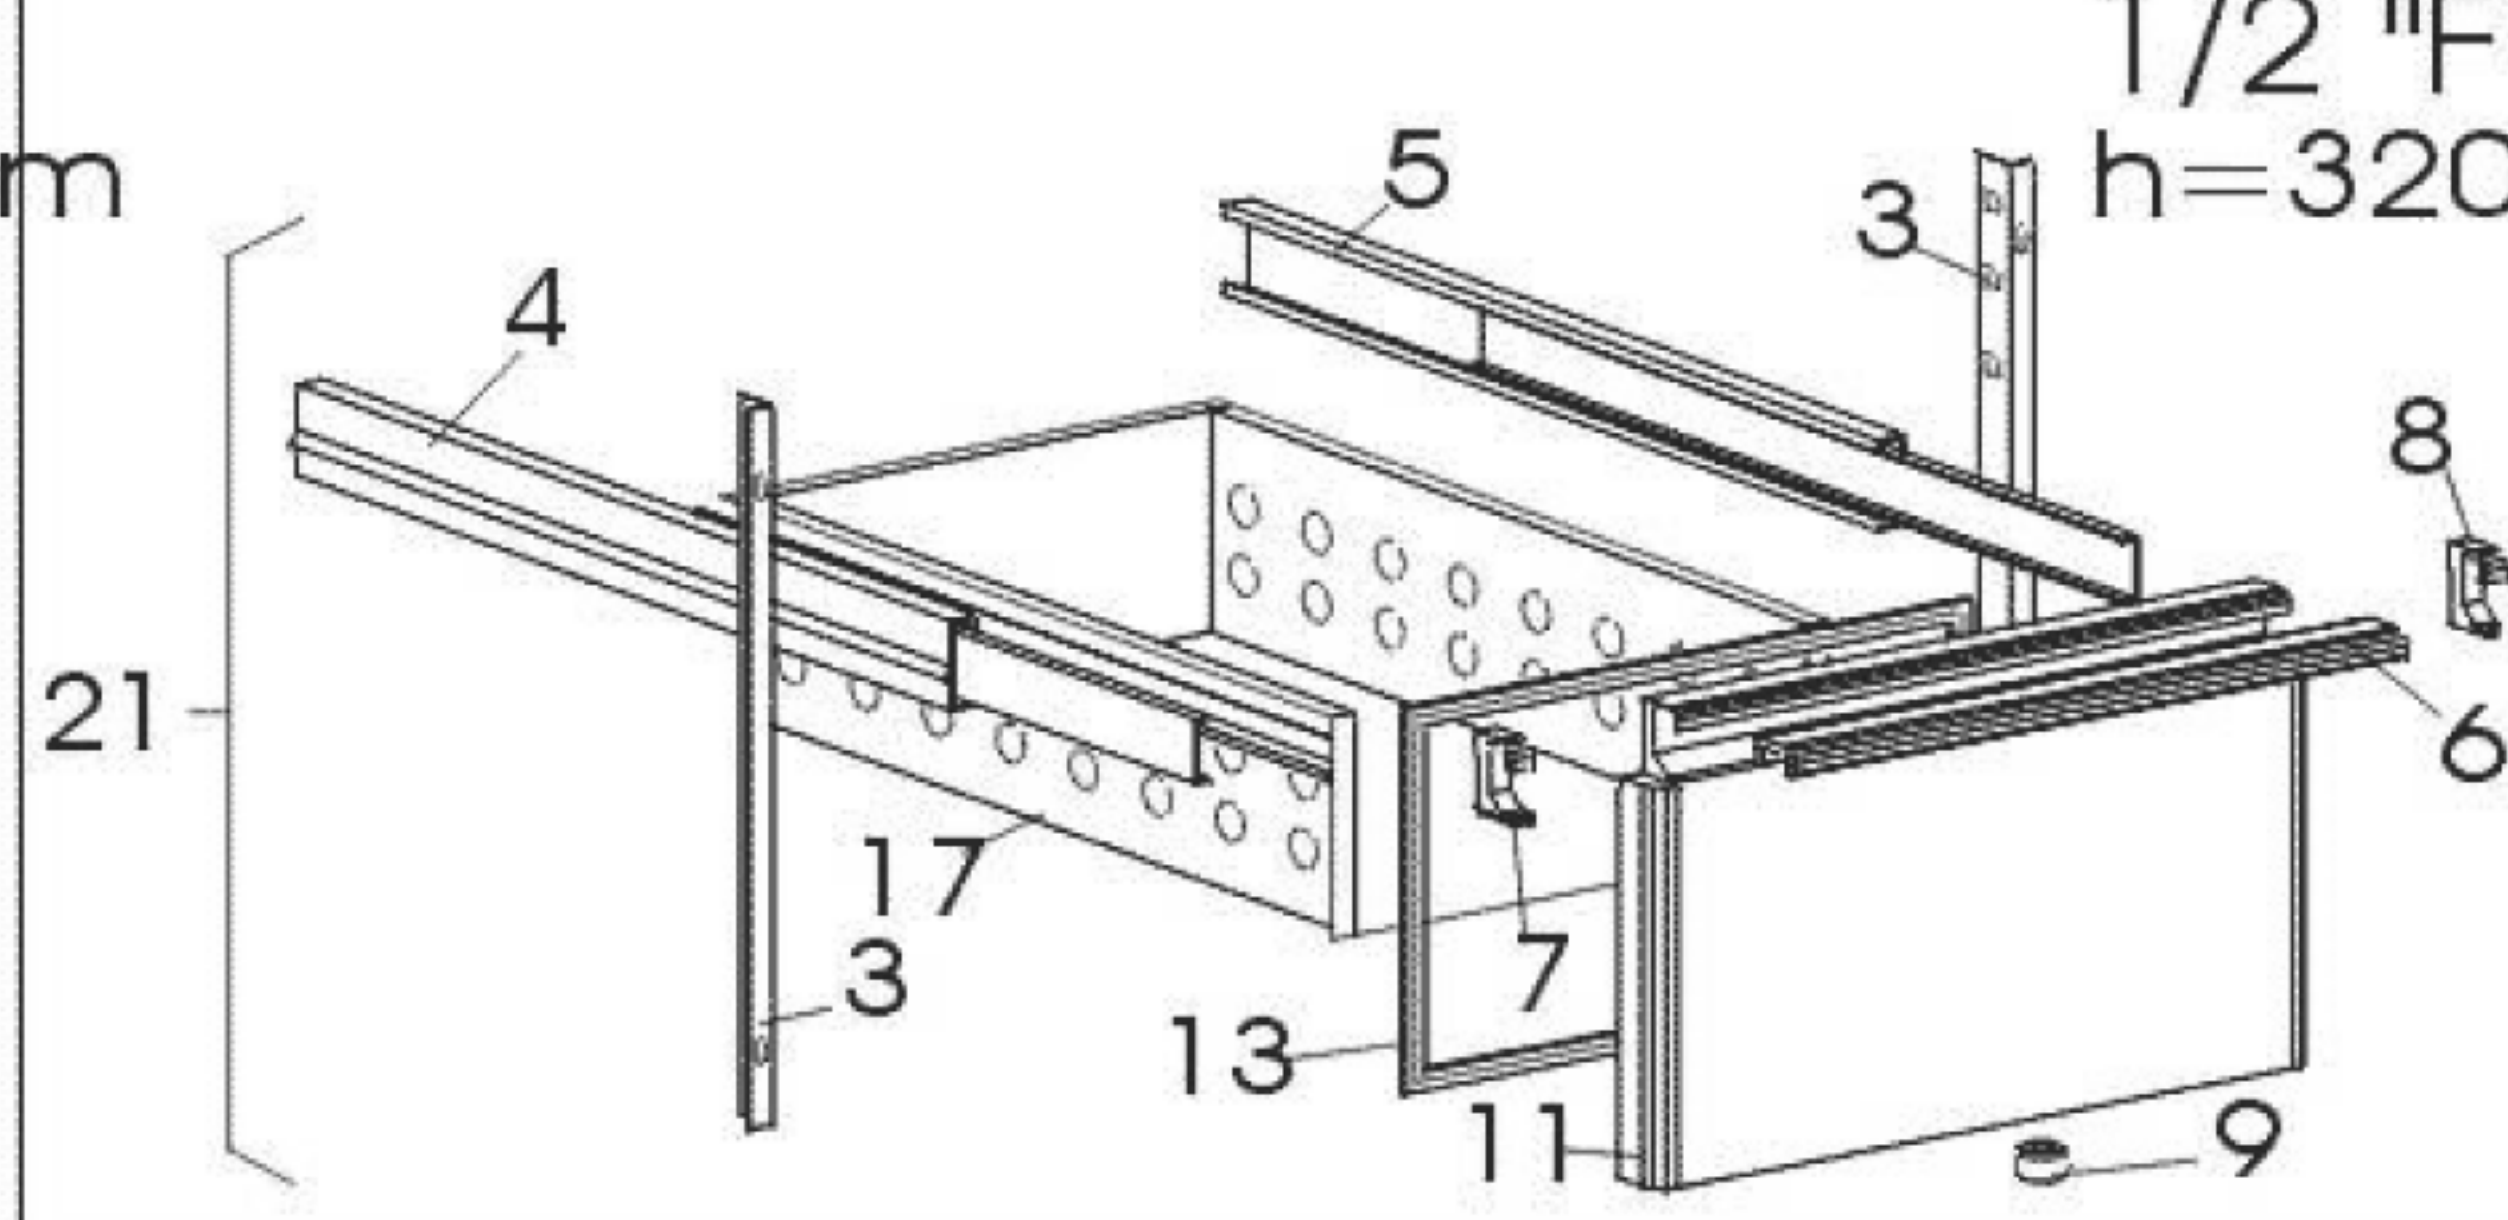

1/3
h=210mm

1/2
h=320mm

2/3
h=430mm

1/2 "F"
h=320mm

Modello Typ Model Modele Modelo

Porte Türe Doors Portes Portas Gabetas	SX	KM1A KM1A/X KM1A/A	KM1A/2 KM1A/2X KM1A/2A	KM1A/4 KM1A/4X KM1A/4A	KM1A/11 KM1A/11X KM1A/11A	KM1B KM1B/X KM1B/A	KM1B/2 KM1B/2X KM1B/2A	KM1B/4 KM1B/4X KM1B/4A	KM1B/6 KM1B/6X KM1B/6A	KM1B/11 KM1B/11X KM1B/11A
	DX	1	---	---	---	1	---	---	---	---
Porte Türe Doors Portes Portas Gabetas	SX	KM1B/22 KM1B/22X KM1B/22A	KM1C KM1C/X KM1C/A	KM1C/2 KM1C/2X KM1C/2A	KM1C/4 KM1C/4X KM1C/4A	KM1C/6 KM1C/6X KM1C/6A	KM1C/8 KM1C/8X KM1C/8A	KM1C/11 KM1C/11X KM1C/11A		
	DX	---	1	---	---	---	---	---		