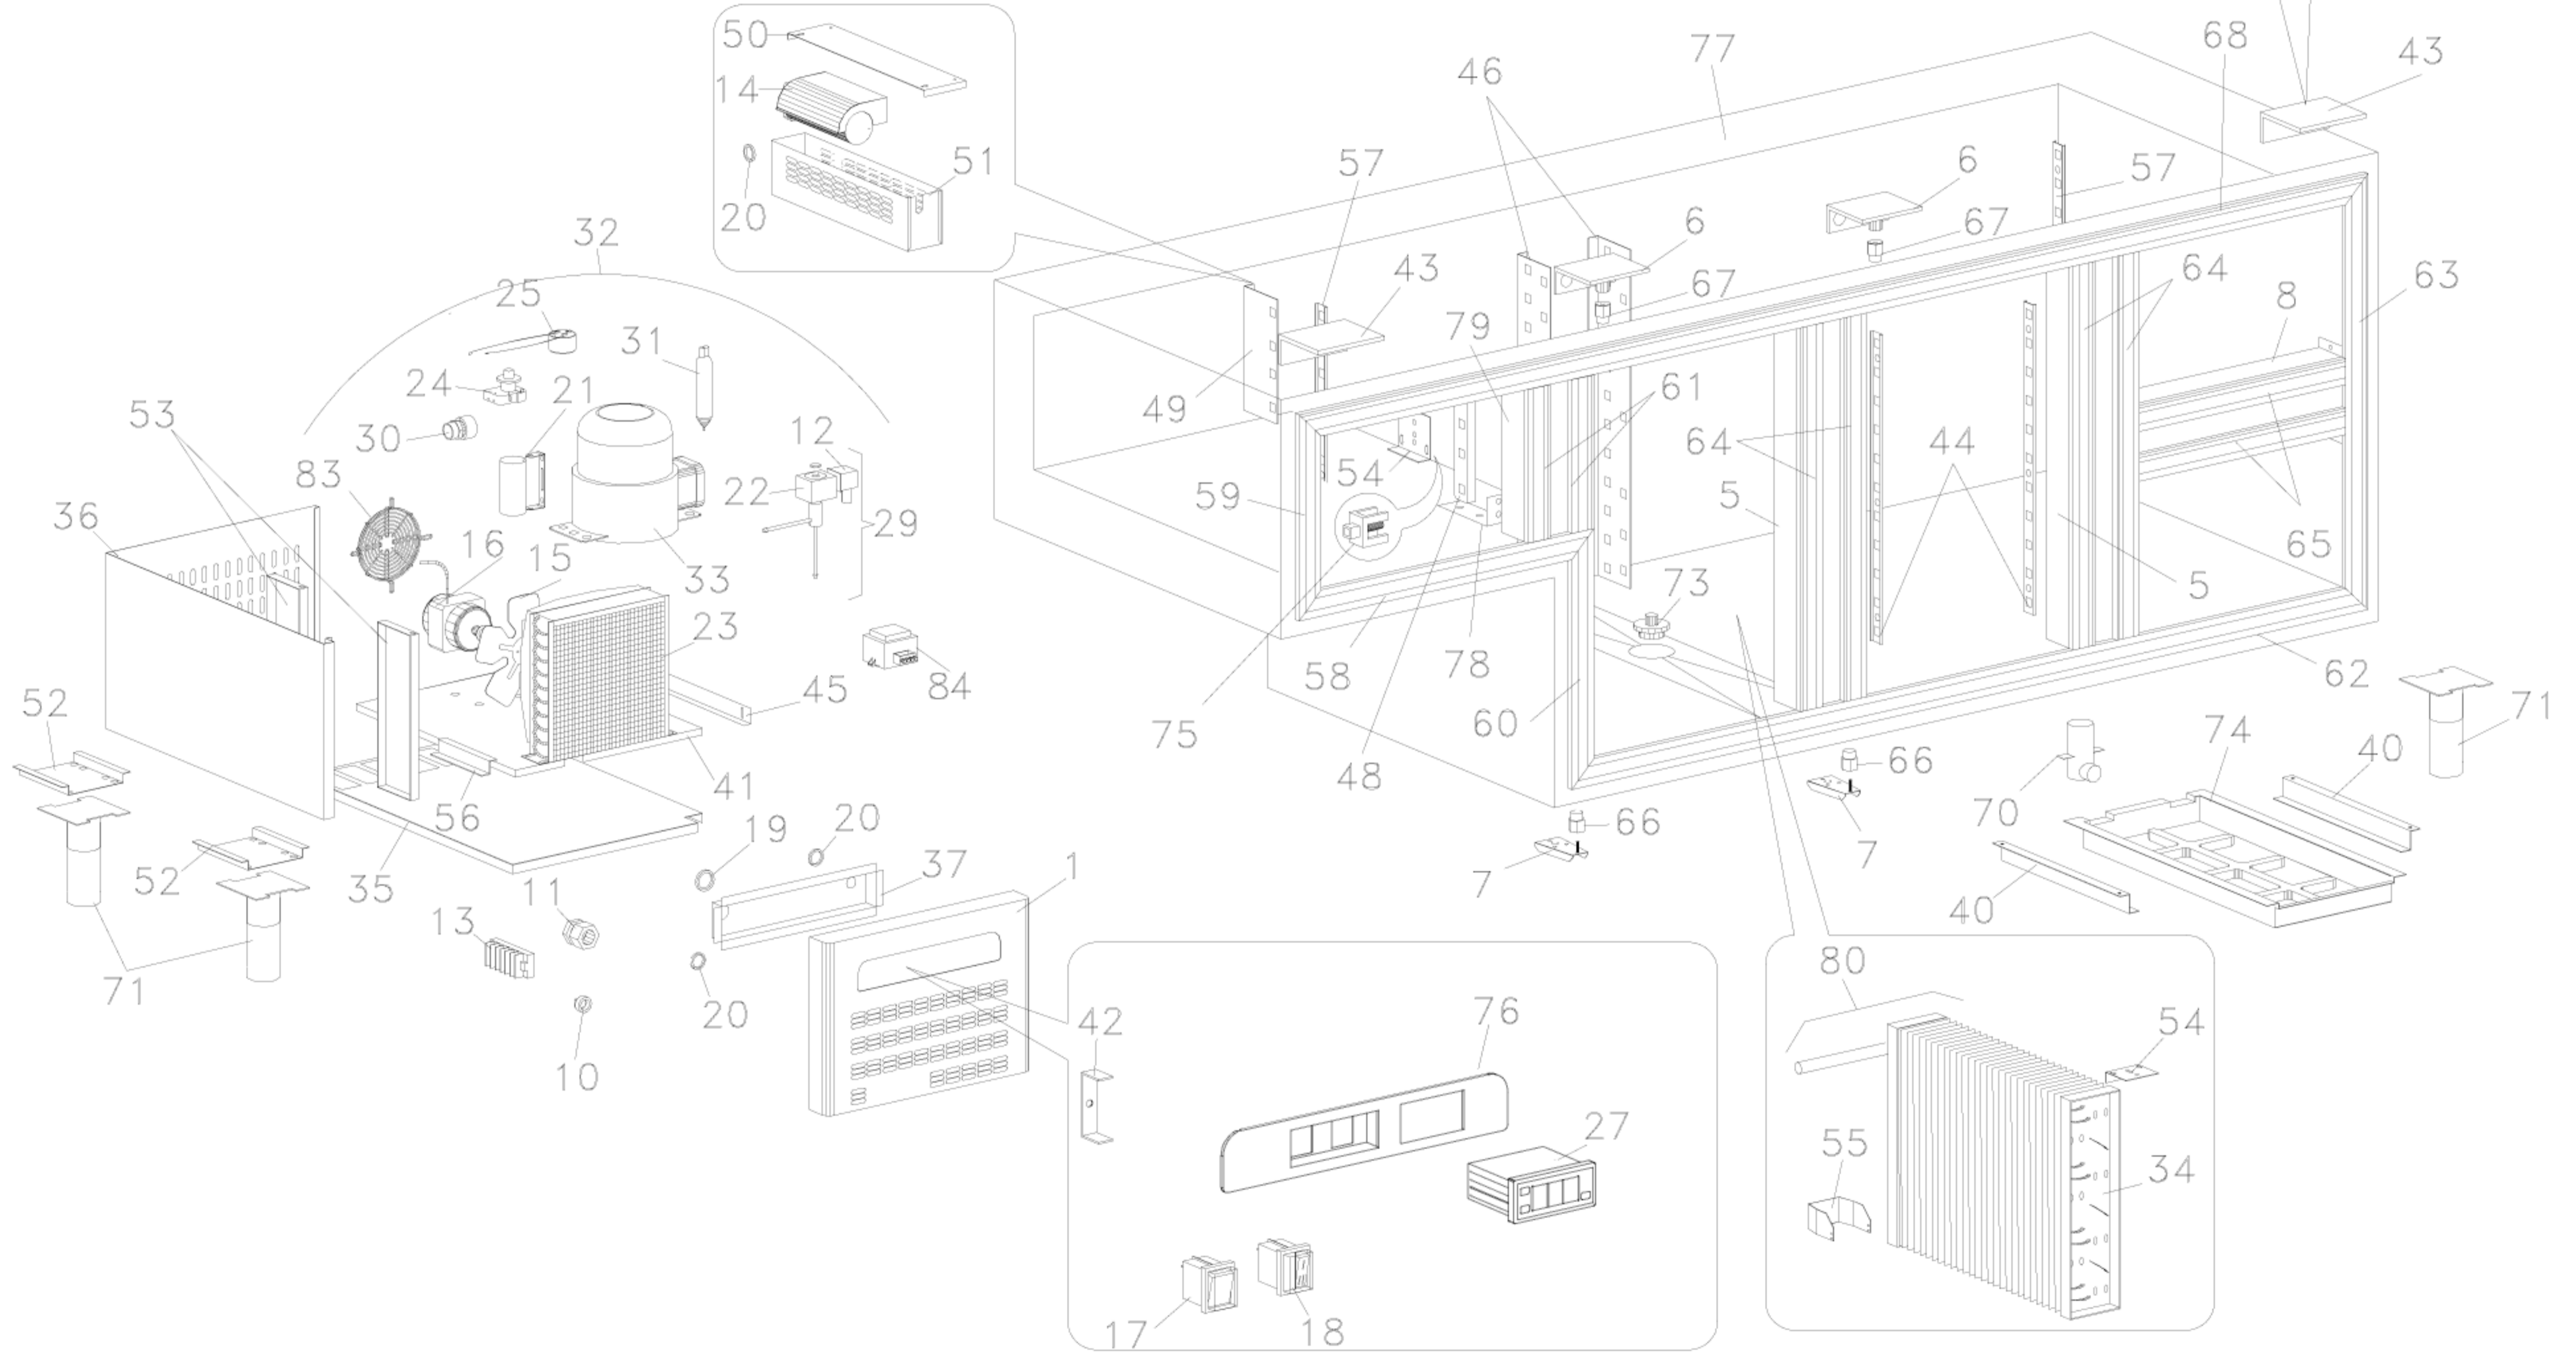

**SAGI - BASI REFRIGERATE**  
**KM1B-6A - 15-12-1999 »**

/A=PIANO CON ALZATINA  
 /A=SHELF+RIDGE  
 /A=PLATTE MIT RUECKLEISTE  
 /A=RAYON AVEC ETAGERE  
 /A=TOPE CON ELEV.

/X=PIANO SENZA ALZATINA  
 /X=SHELF WITHOUT RIDGE  
 /X=PLATTE OHNE RUECKLEISTE  
 /X=RAYON SANS ETAGERE  
 /X=TOPE SIN ELEV.

# Modello Typ Model Modelle Modelo

		KM1A KM1A/X KM1A/A	KM1A/2 KM1A/2X KM1A/2A	KM1A/4 KM1A/4X KM1A/4A	KM1A/11 KM1A/11X KM1A/11A	KM1B KM1B/X KM1B/A	KM1B/2 KM1B/2X KM1B/2A	KM1B/4 KM1B/4X KM1B/4A	KM1B/6 KM1B/6X KM1B/6A	KM1B/11 KM1B/11X KM1B/11A
Num. Cassetti Schublade Drawers Tiroirs Gabetas	1/2 1/3 2/3 1/2 K	---	1	2	---	---	1	2	3	---
		---	---	---	1	---	---	---	---	1
		---	---	---	1	---	---	---	---	1
		1	2	3	1	1	2	3	4	1
		KM1B/22 KM1B/22X KM1B/22A	KM1C KM1C/X KM1C/A	KM1C/2 KM1C/2X KM1C/2A	KM1C/4 KM1C/4X KM1C/4A	KM1C/6 KM1C/6X KM1C/6A	KM1C/8 KM1C/8X KM1C/8A	KM1C/11 KM1C/11X KM1C/11A		
Num. Cassetti Schublade Drawers Tiroirs Gabetas	1/2 1/3 2/3 1/2 K	---	---	1	2	3	4	---		
		2	---	---	---	---	---	1		
		2	---	---	---	---	---	1		
		1	1	2	3	4	5	1		

1/3  
h=210mm

1/2  
h=320mm

2/3  
h=430mm

1/2 "F"  
h=320mm