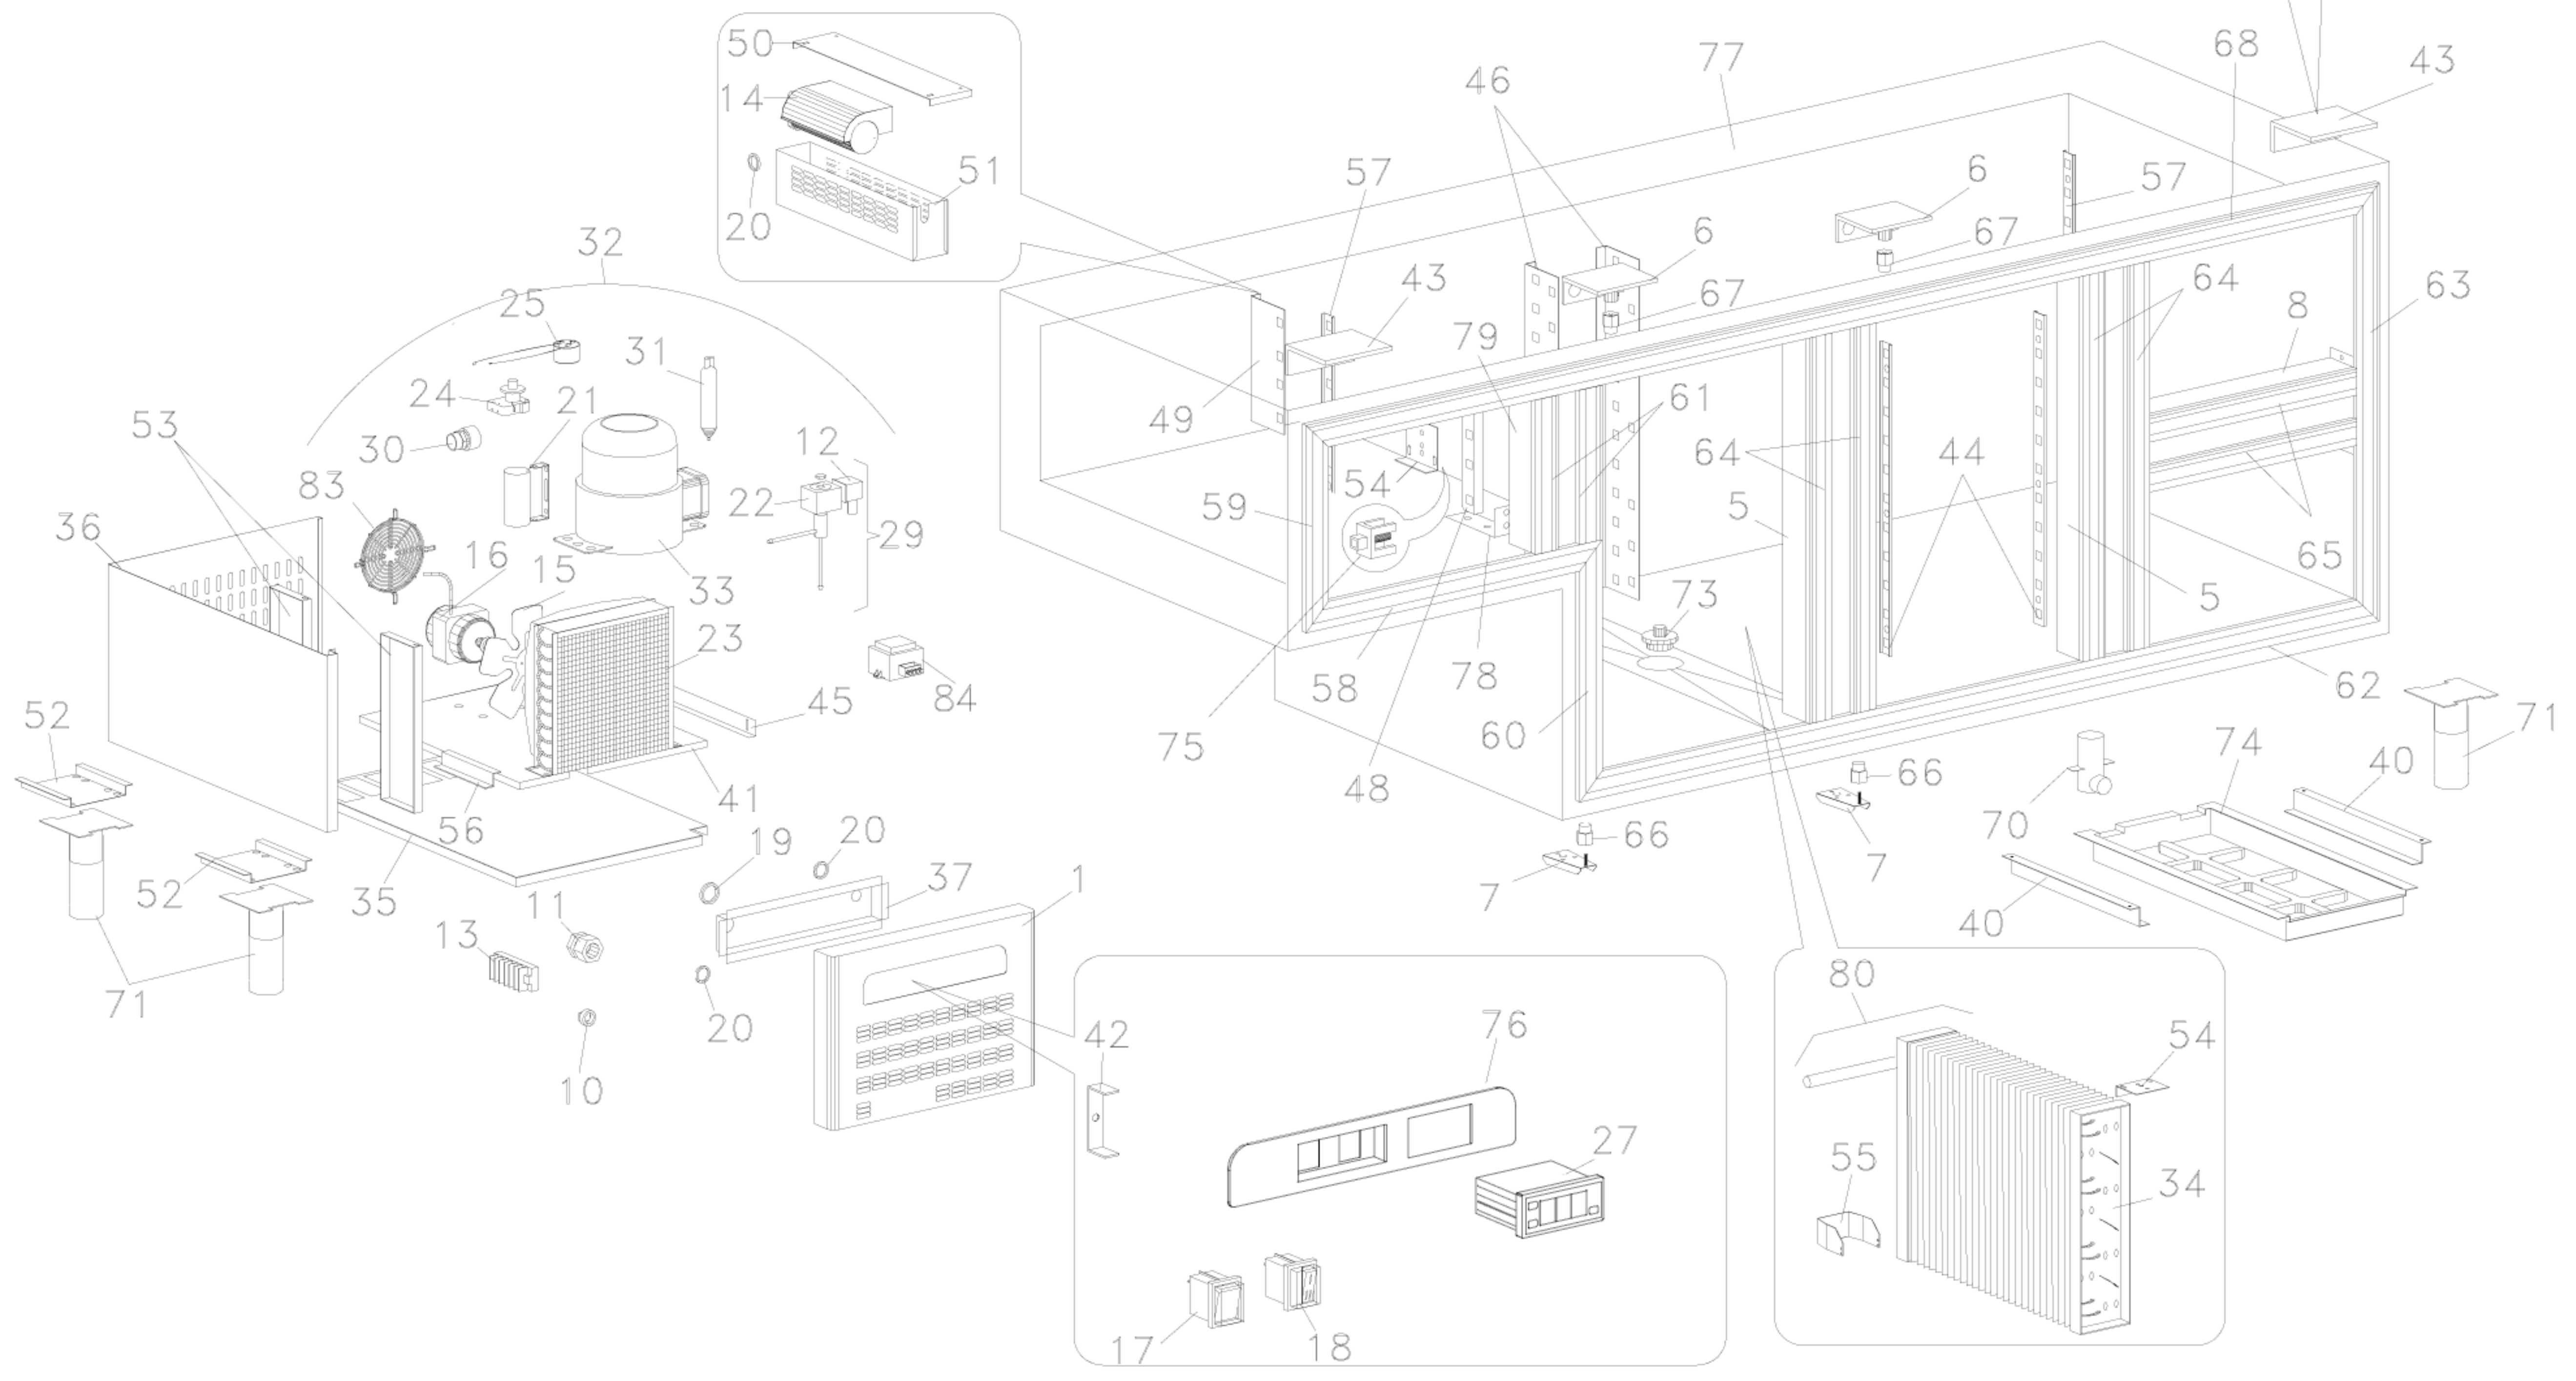

SAGI - BASI REFRIGERATE
 KM1B-4 - 15-12-1999 »

SOLO PER CASSETTI
 DRAWERS ONLY
 NUR FUER SCHBLADEN
 SEULEMENTO POUR TIROIRS
 SOLO GAVETAS

Modello Typ Model Modele Modelo

Porte Türe Doors Portes Portas Gabetas	SX	KM1A KM1A/X KM1A/A	KM1A/2 KM1A/2X KM1A/2A	KM1A/4 KM1A/4X KM1A/4A	KM1A/11 KM1A/11X KM1A/11A	KM1B KM1B/X KM1B/A	KM1B/2 KM1B/2X KM1B/2A	KM1B/4 KM1B/4X KM1B/4A	KM1B/6 KM1B/6X KM1B/6A	KM1B/11 KM1B/11X KM1B/11A
	DX	1	---	---	---	1	---	---	---	---
Porte Türe Doors Portes Portas Gabetas	SX	KM1B/22 KM1B/22X KM1B/22A	KM1C KM1C/X KM1C/A	KM1C/2 KM1C/2X KM1C/2A	KM1C/4 KM1C/4X KM1C/4A	KM1C/6 KM1C/6X KM1C/6A	KM1C/8 KM1C/8X KM1C/8A	KM1C/11 KM1C/11X KM1C/11A		
	DX	---	1	---	---	---	---	---		