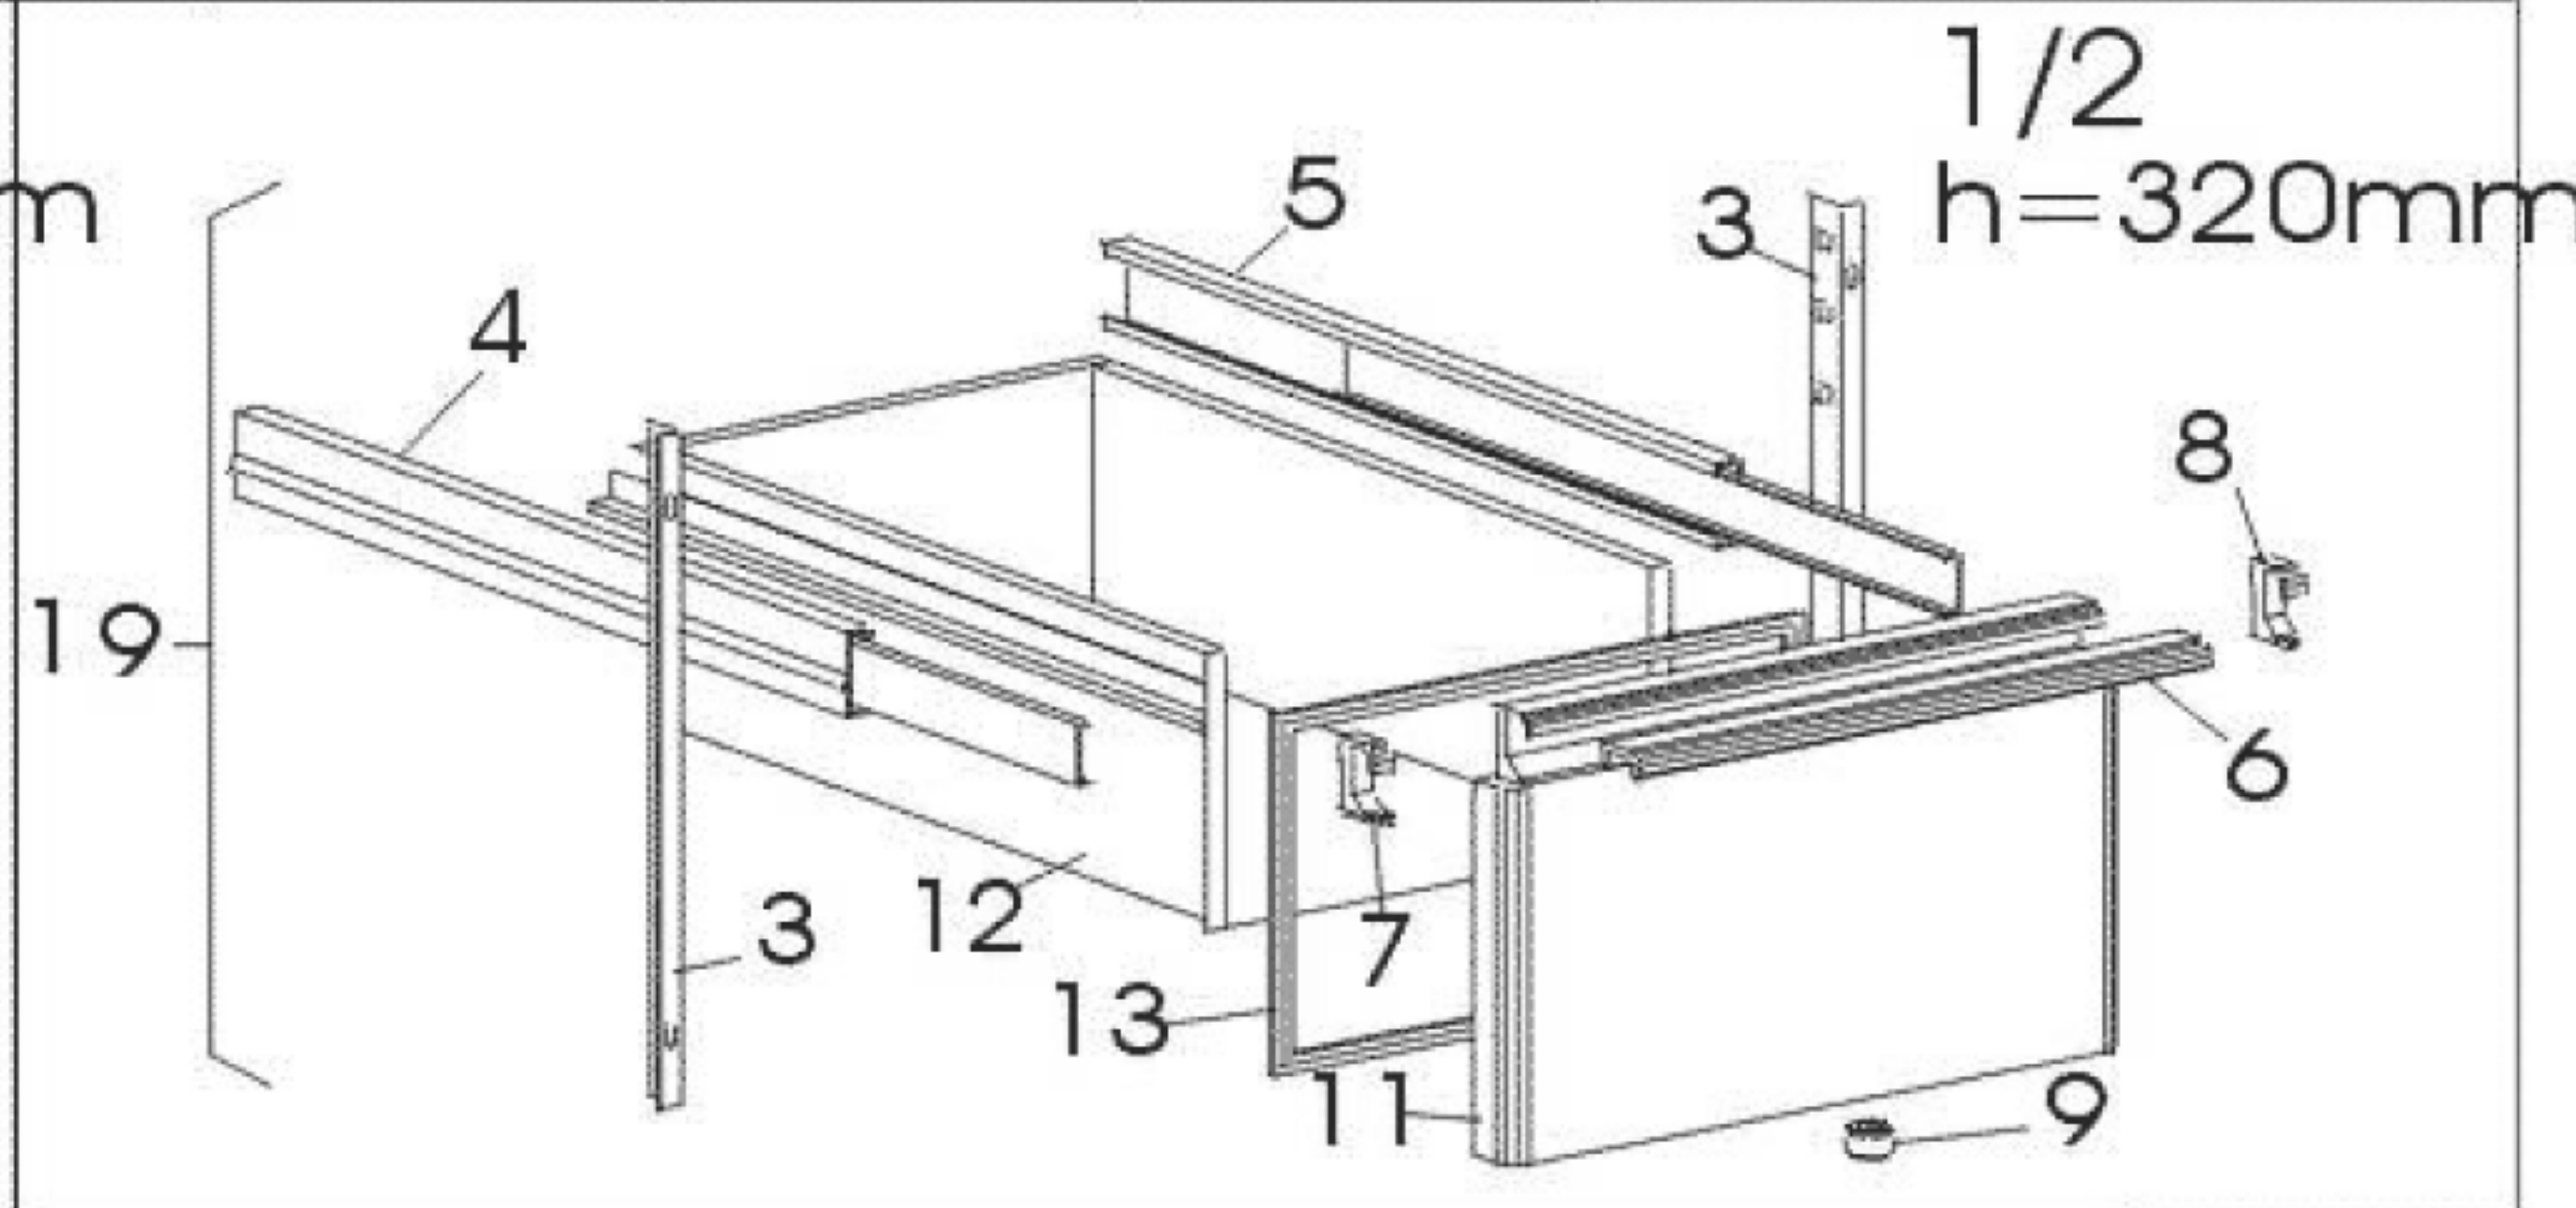

Modello Typ Model Modelle Modelo

		KM1A KM1A/X KM1A/A	KM1A/2 KM1A/2X KM1A/2A	KM1A/4 KM1A/4X KM1A/4A	KM1A/11 KM1A/11X KM1A/11A	KM1B KM1B/X KM1B/A	KM1B/2 KM1B/2X KM1B/2A	KM1B/4 KM1B/4X KM1B/4A	KM1B/6 KM1B/6X KM1B/6A	KM1B/11 KM1B/11X KM1B/11A
Num. Cassetti		---	1	2	---	---	1	2	3	---
Schublade	1/2	---	1	2	---	---	1	2	3	---
Drawers	1/3	---	---	---	1	---	---	---	---	1
Tiroirs	2/3	---	---	---	1	---	---	---	---	1
Gabetas	1/2 K	1	2	3	1	1	2	3	4	1

		KM1B/22 KM1B/22X KM1B/22A	KM1C KM1C/X KM1C/A	KM1C/2 KM1C/2X KM1C/2A	KM1C/4 KM1C/4X KM1C/4A	KM1C/6 KM1C/6X KM1C/6A	KM1C/8 KM1C/8X KM1C/8A	KM1C/11 KM1C/11X KM1C/11A
Num. Cassetti		---	---	1	2	3	4	---
Schublade	1/2	---	---	1	2	3	4	---
Drawers	1/3	2	---	---	---	---	---	1
Tiroirs	2/3	2	---	---	---	---	---	1
Gabetas	1/2 K	1	1	2	3	4	5	1