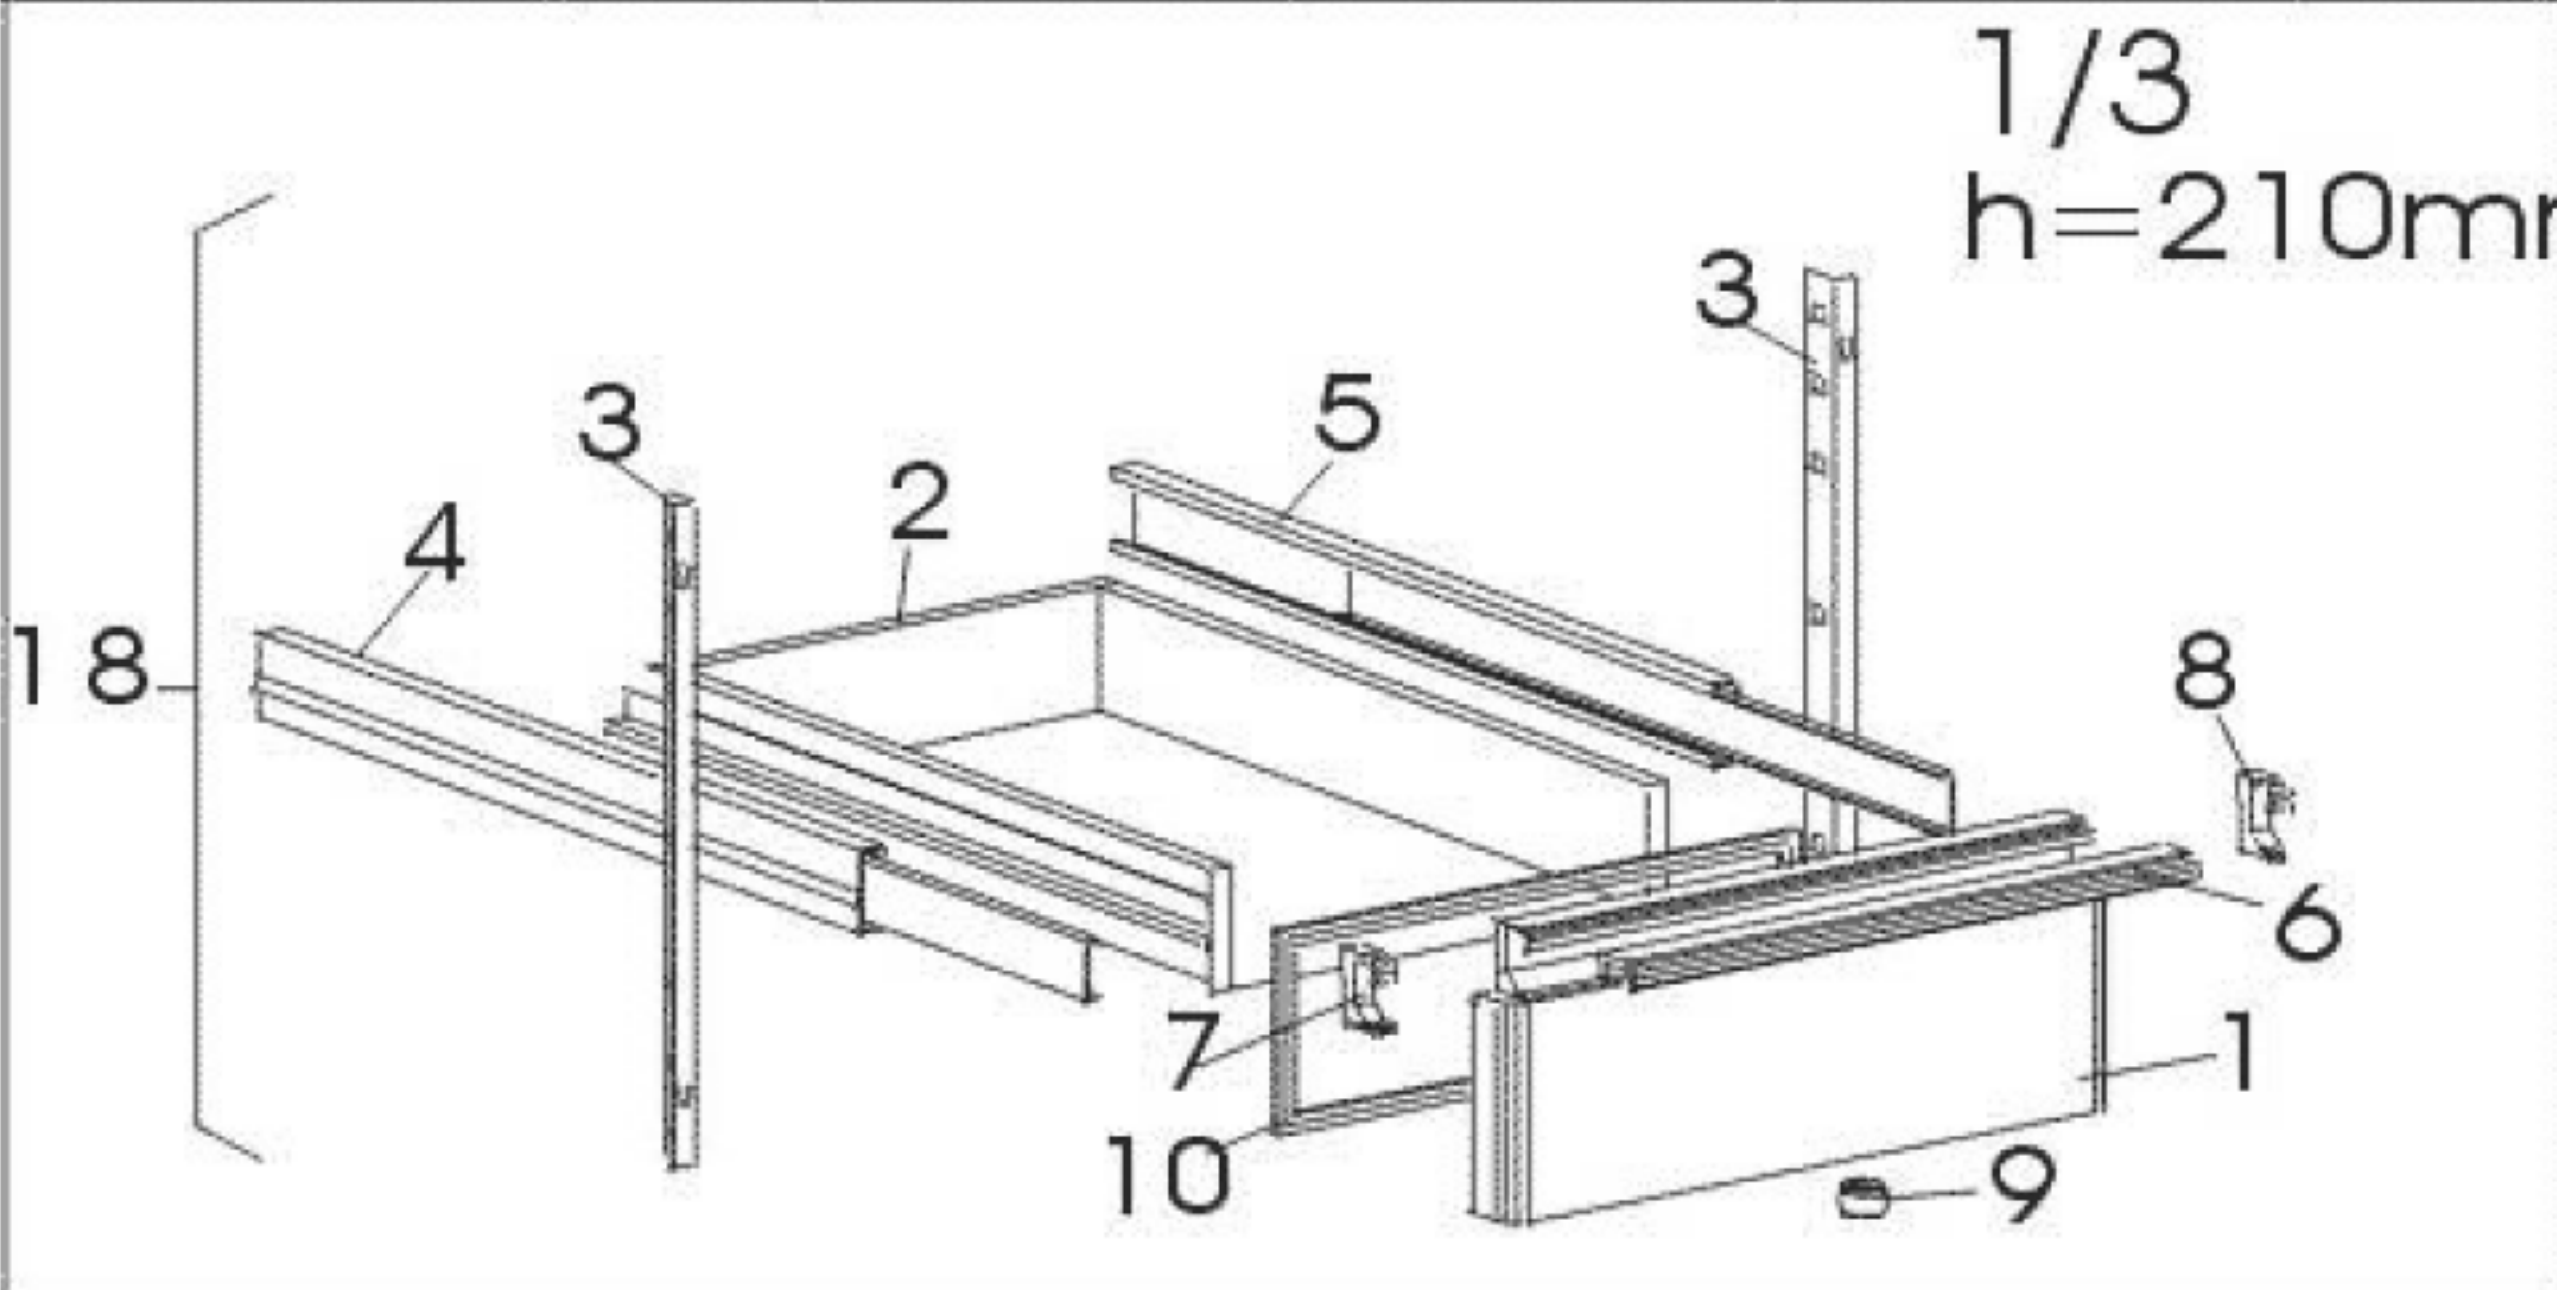

Modello Typ Model Modelle Modelo

		KM1A KM1A/X KM1A/A	KM1A/2 KM1A/2X KM1A/2A	KM1A/4 KM1A/4X KM1A/4A	KM1A/11 KM1A/11X KM1A/11A	KM1B KM1B/X KM1B/A	KM1B/2 KM1B/2X KM1B/2A	KM1B/4 KM1B/4X KM1B/4A	KM1B/6 KM1B/6X KM1B/6A	KM1B/11 KM1B/11X KM1B/11A
Num. Cassetti		---	1	2	---	---	1	2	3	---
Schublade	1/2	---	1	2	---	---	1	2	3	---
Drawers	1/3	---	---	---	1	---	---	---	---	1
Tiroirs	2/3	---	---	---	1	---	---	---	---	1
Gabetas	1/2 K	1	2	3	1	1	2	3	4	1

		KM1B/22 KM1B/22X KM1B/22A	KM1C KM1C/X KM1C/A	KM1C/2 KM1C/2X KM1C/2A	KM1C/4 KM1C/4X KM1C/4A	KM1C/6 KM1C/6X KM1C/6A	KM1C/8 KM1C/8X KM1C/8A	KM1C/11 KM1C/11X KM1C/11A
Num. Cassetti		---	---	1	2	3	4	---
Schublade	1/2	---	---	1	2	3	4	---
Drawers	1/3	2	---	---	---	---	---	1
Tiroirs	2/3	2	---	---	---	---	---	1
Gabetas	1/2 K	1	1	2	3	4	5	1