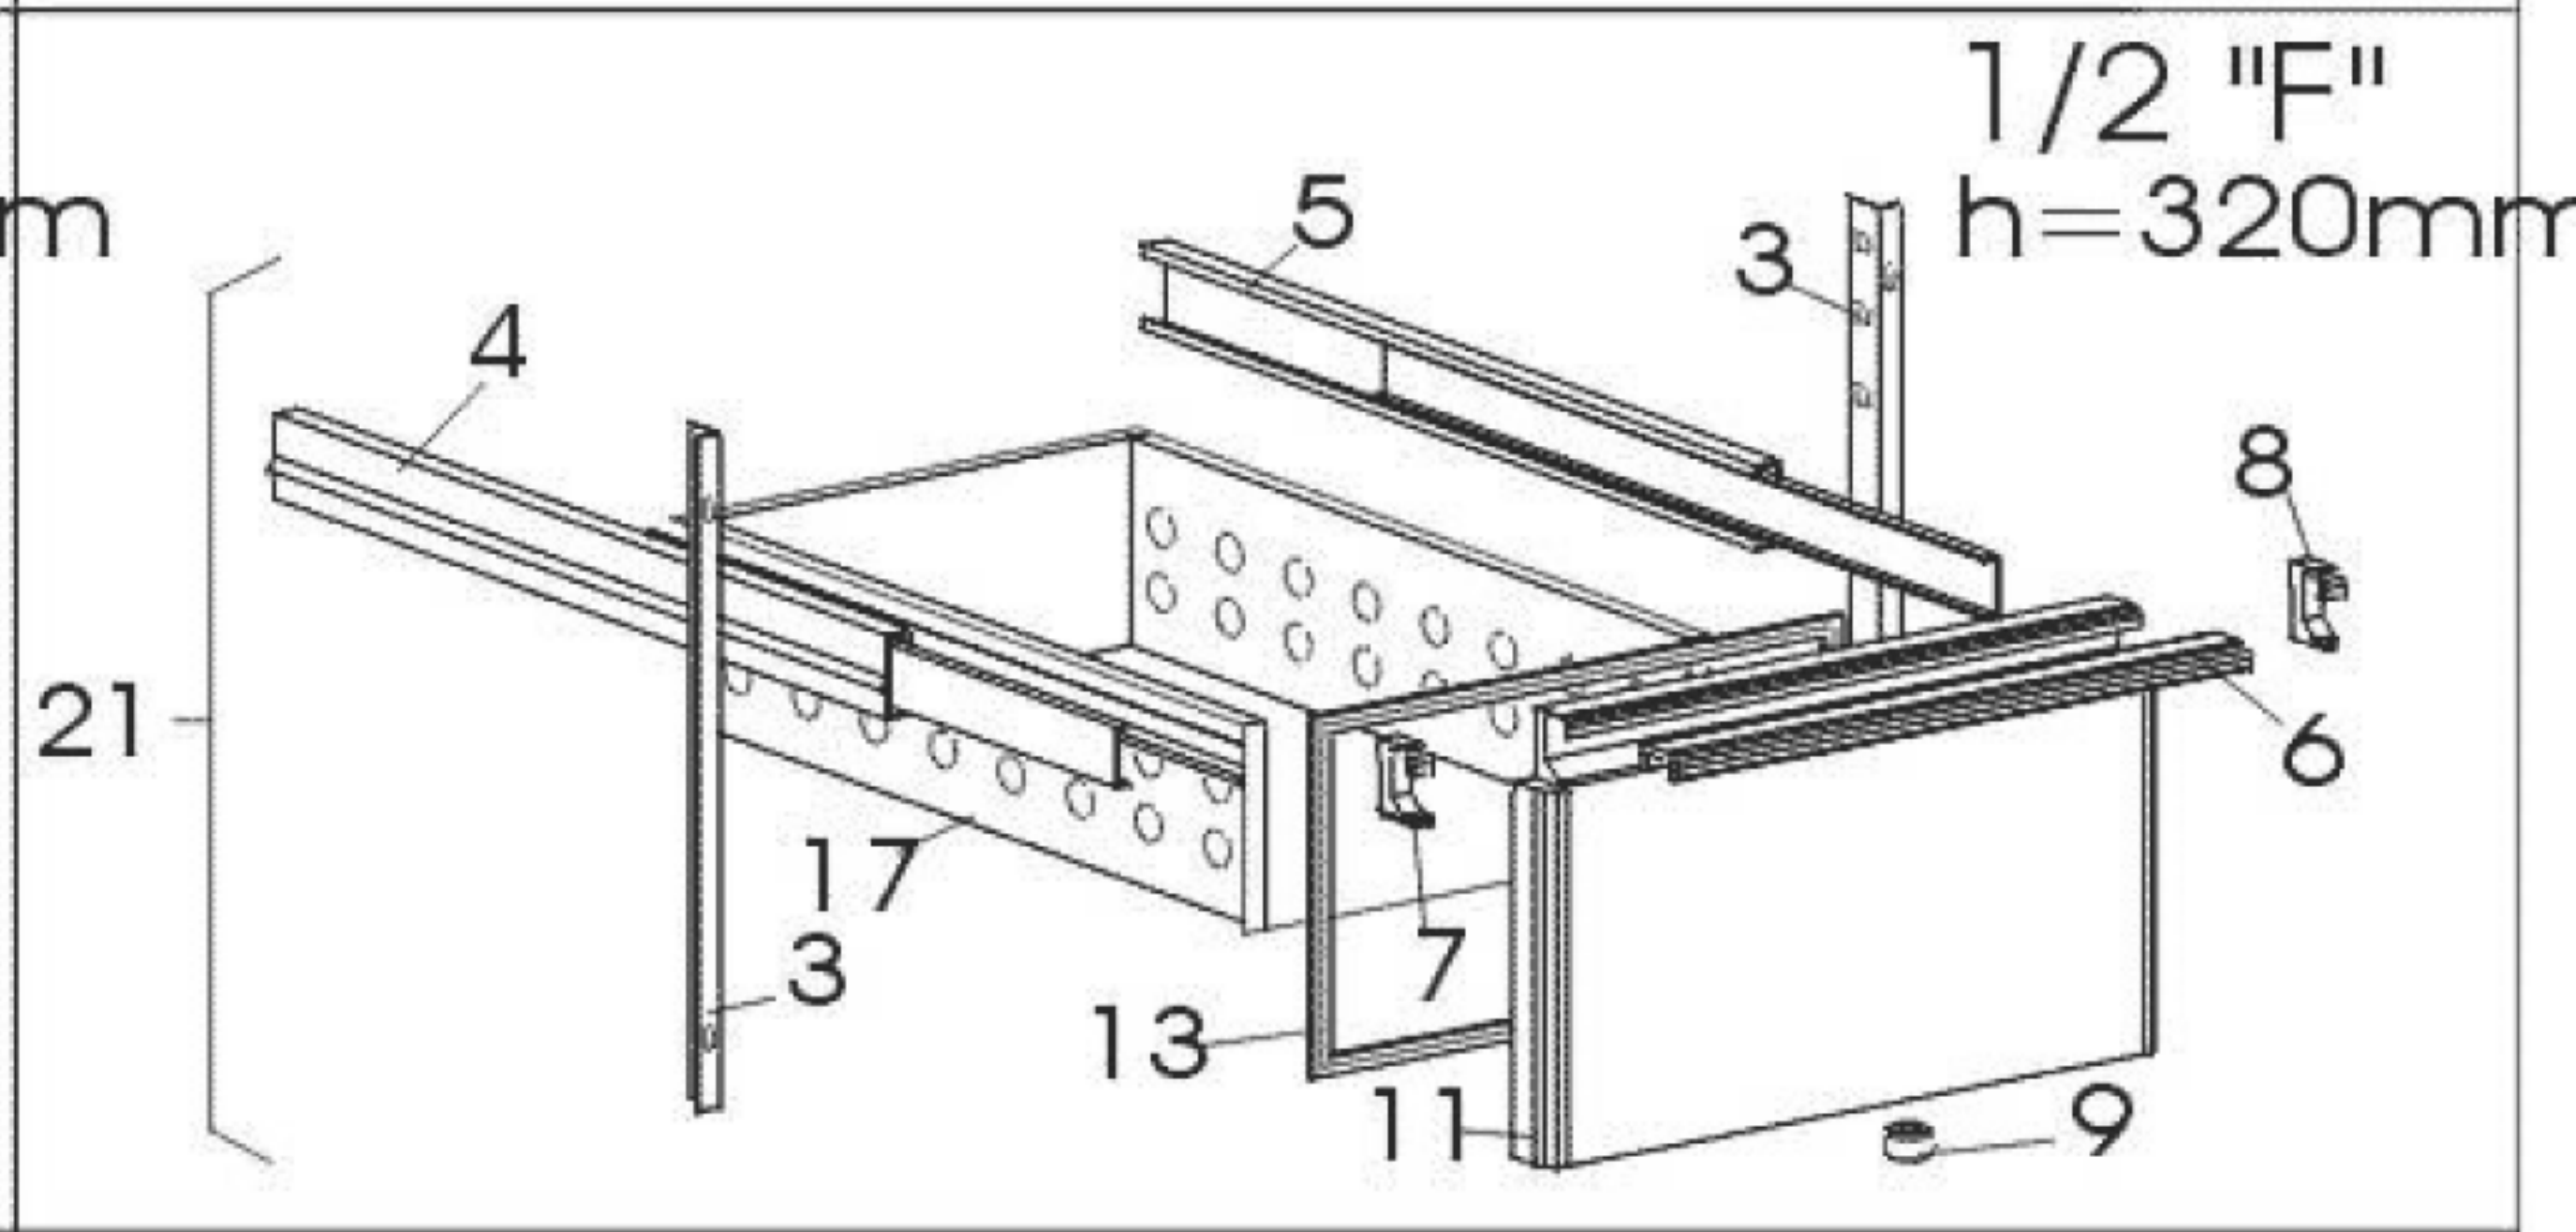

Modello Typ Model Modelle Modelo

		KM1A KM1A/X KM1A/A	KM1A/2 KM1A/2X KM1A/2A	KM1A/4 KM1A/4X KM1A/4A	KM1A/11 KM1A/11X KM1A/11A	KM1B KM1B/X KM1B/A	KM1B/2 KM1B/2X KM1B/2A	KM1B/4 KM1B/4X KM1B/4A	KM1B/6 KM1B/6X KM1B/6A	KM1B/11 KM1B/11X KM1B/11A
Num. Cassetti		---	1	2	---	---	1	2	3	---
Schublade	1/2	---	1	2	---	---	1	2	3	---
Drawers	1/3	---	---	---	1	---	---	---	---	1
Tiroirs	2/3	---	---	---	1	---	---	---	---	1
Gabetas	1/2 K	1	2	3	1	1	2	3	4	1

		KM1B/22 KM1B/22X KM1B/22A	KM1C KM1C/X KM1C/A	KM1C/2 KM1C/2X KM1C/2A	KM1C/4 KM1C/4X KM1C/4A	KM1C/6 KM1C/6X KM1C/6A	KM1C/8 KM1C/8X KM1C/8A	KM1C/11 KM1C/11X KM1C/11A
Num. Cassetti		---	---	1	2	3	4	---
Schublade	1/2	---	---	1	2	3	4	---
Drawers	1/3	2	---	---	---	---	---	1
Tiroirs	2/3	2	---	---	---	---	---	1
Gabetas	1/2 K	1	1	2	3	4	5	1