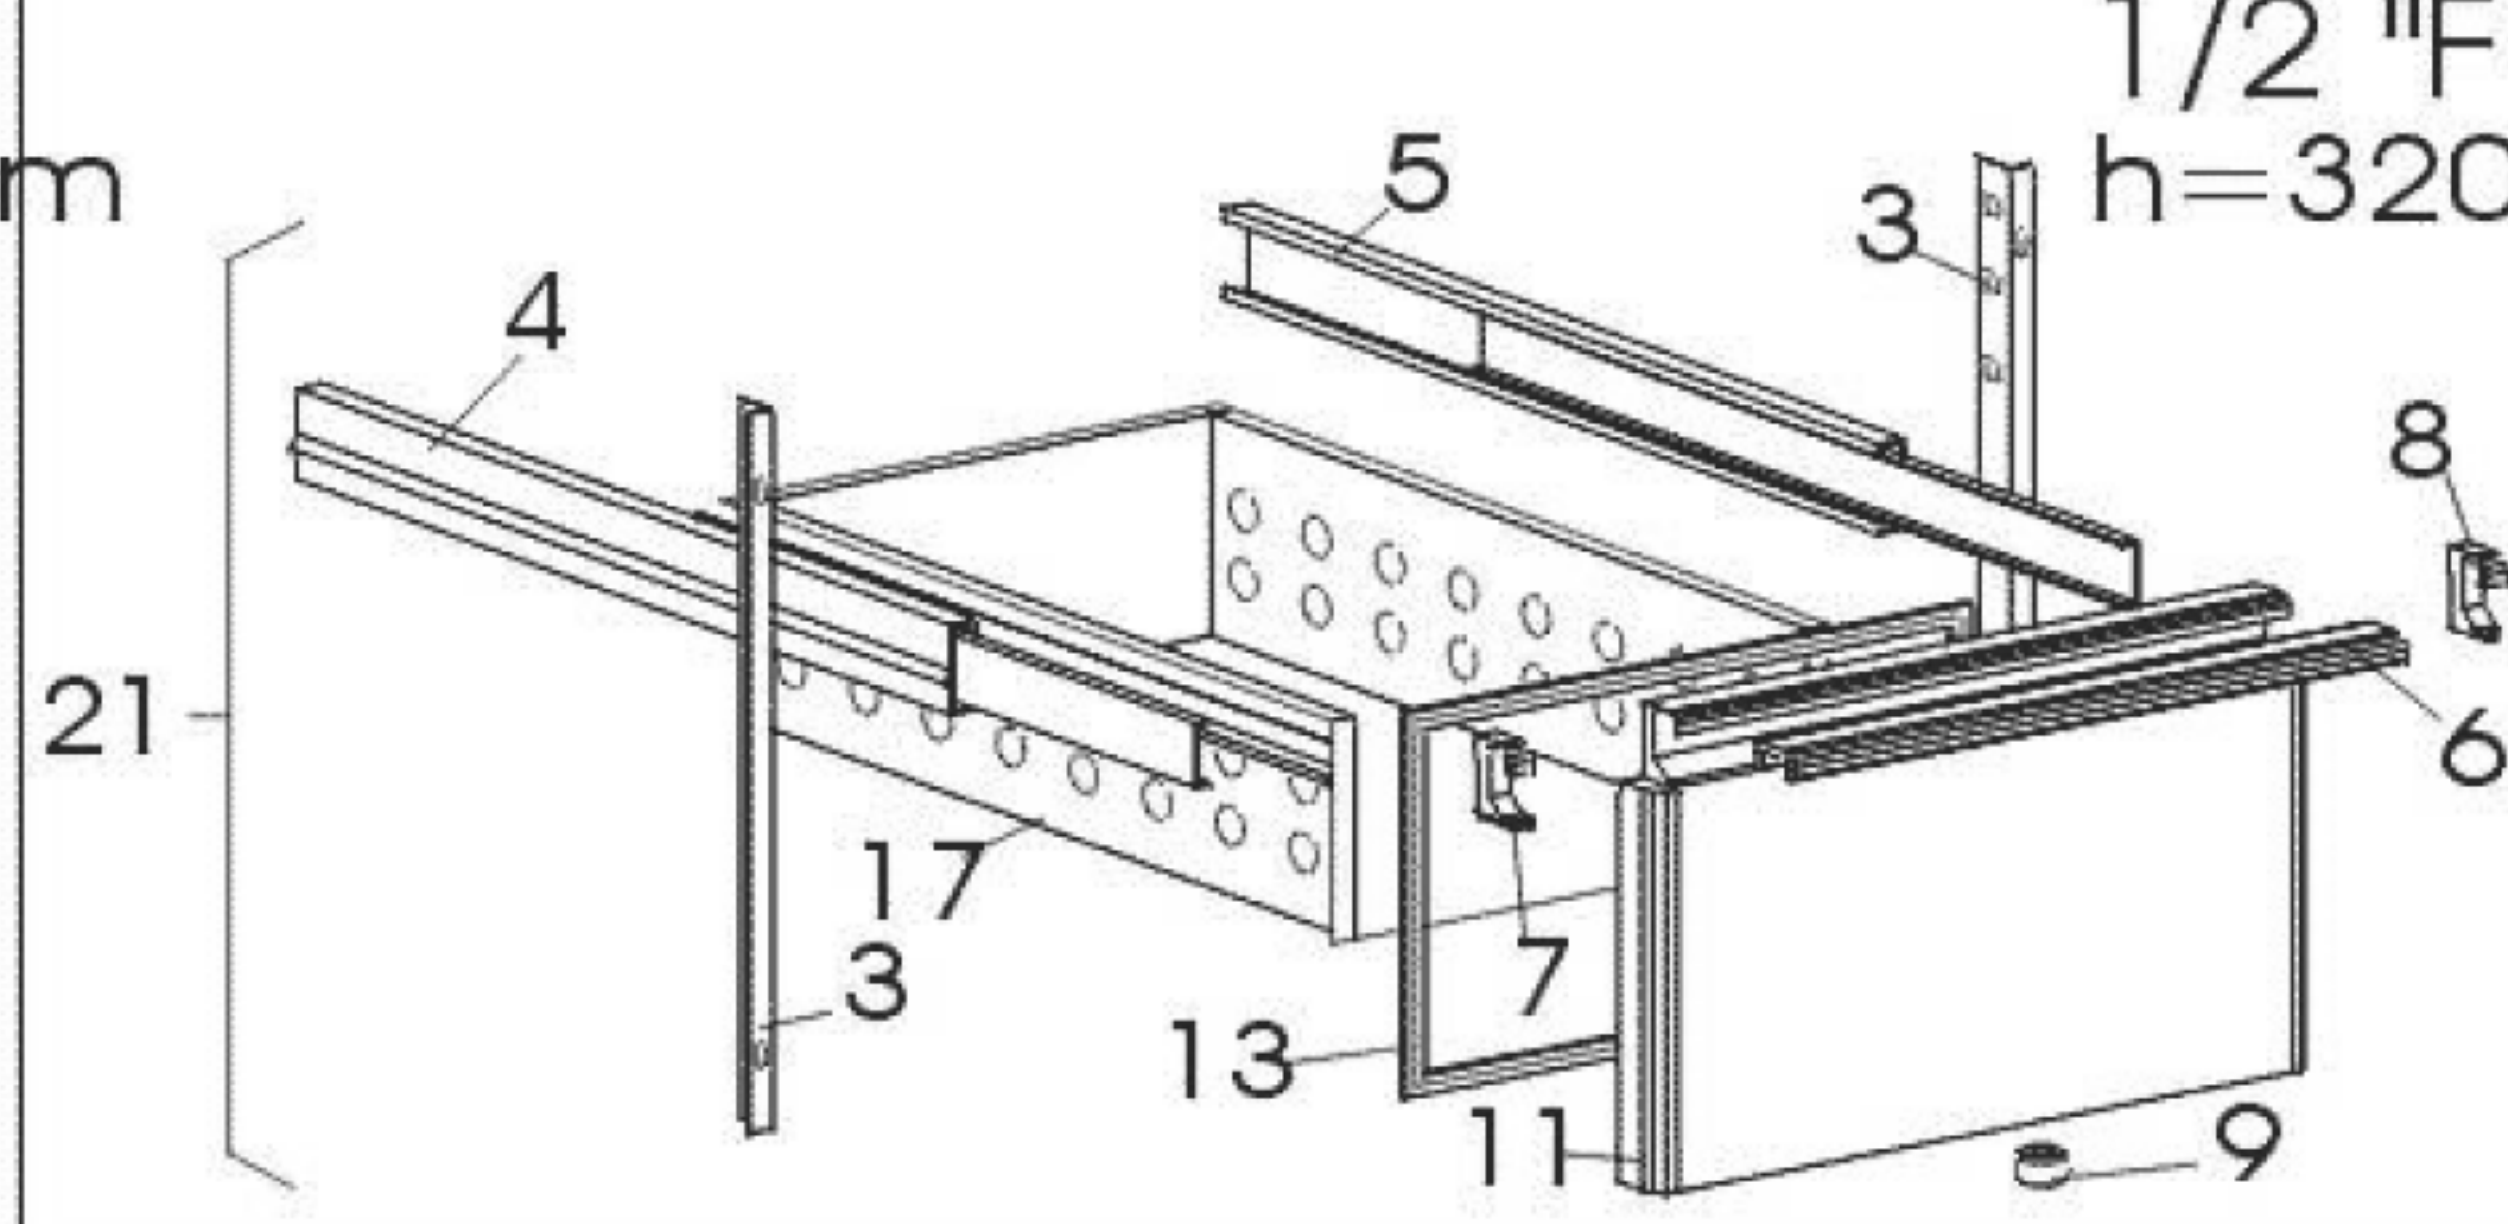

1/3
h=210mm

1/2
h=320mm

2/3
h=430mm

1/2 "F"
h=320mm

Modello Typ Model Modele Modelo

Porte Türe Doors Portes Portas Gabetas	SX	KM1A KM1A/X KM1A/A	KM1A/2 KM1A/2X KM1A/2A	KM1A/4 KM1A/4X KM1A/4A	KM1A/11 KM1A/11X KM1A/11A	KM1B KM1B/X KM1B/A	KM1B/2 KM1B/2X KM1B/2A	KM1B/4 KM1B/4X KM1B/4A	KM1B/6 KM1B/6X KM1B/6A	KM1B/11 KM1B/11X KM1B/11A
	DX	1	---	---	---	1	---	---	---	---
Porte Türe Doors Portes Portas Gabetas	SX	KM1B/22 KM1B/22X KM1B/22A	KM1C KM1C/X KM1C/A	KM1C/2 KM1C/2X KM1C/2A	KM1C/4 KM1C/4X KM1C/4A	KM1C/6 KM1C/6X KM1C/6A	KM1C/8 KM1C/8X KM1C/8A	KM1C/11 KM1C/11X KM1C/11A		
	DX	---	1	---	---	---	---	---		