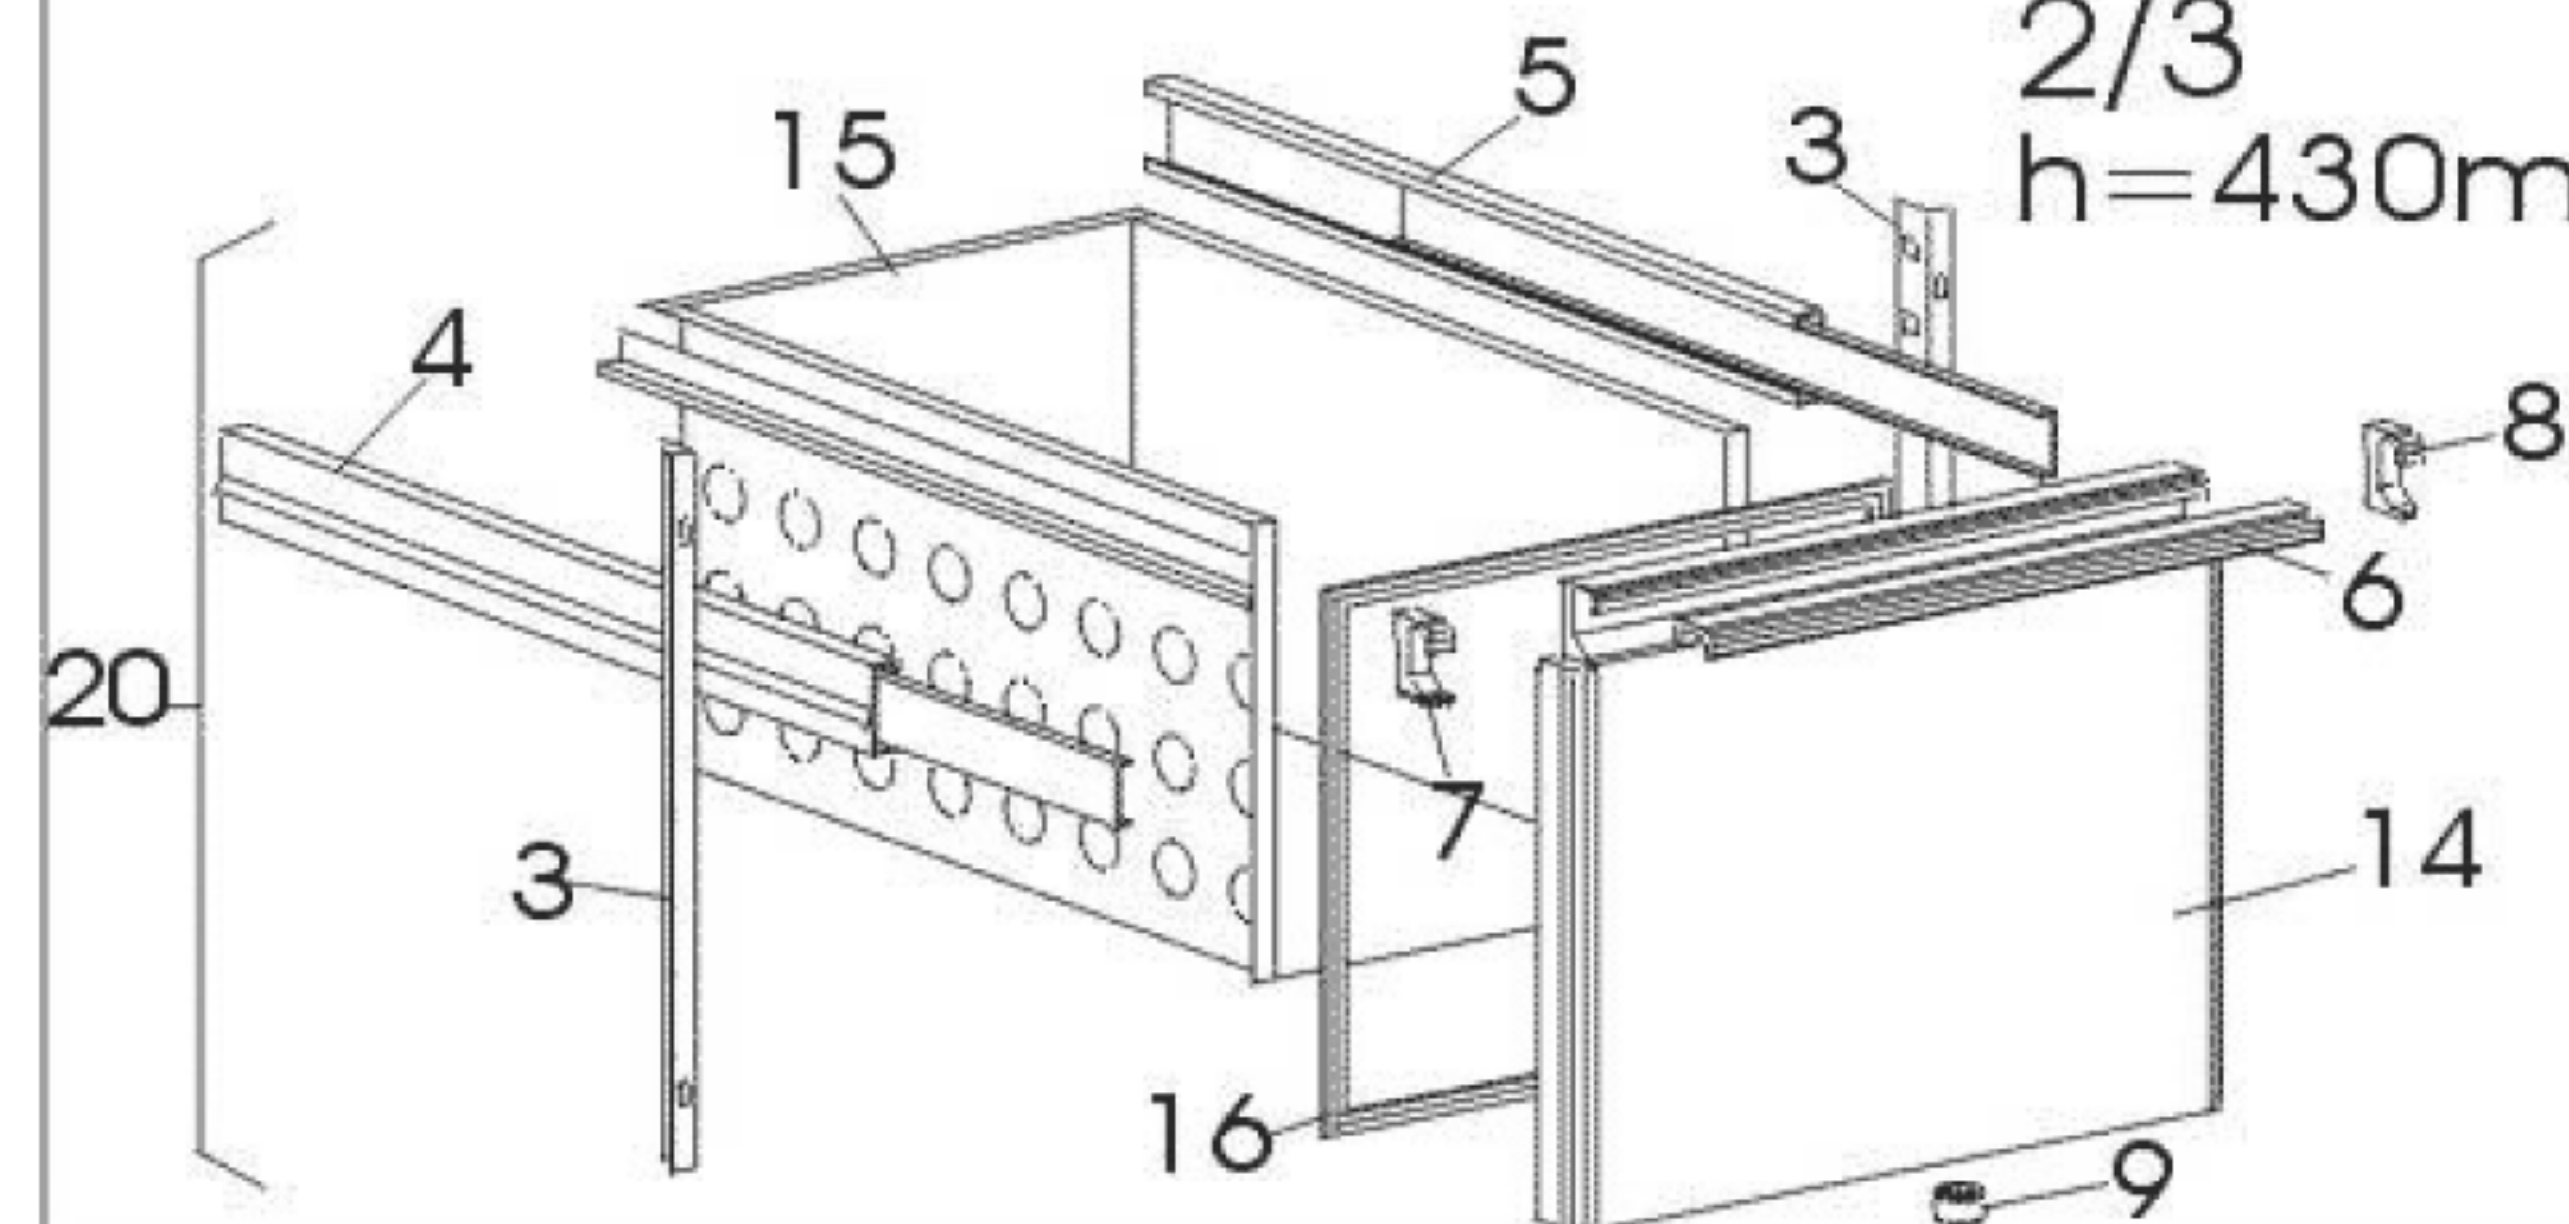

1/3
h=210mm

1/2
h=320mm

2/3
h=430mm

1/2 "F"
h=320mm

Modello Typ Model Modele Modelo

Porte Türe Doors Portes Portas Gabetas	SX	KM1A KM1A/X KM1A/A	KM1A/2 KM1A/2X KM1A/2A	KM1A/4 KM1A/4X KM1A/4A	KM1A/11 KM1A/11X KM1A/11A	KM1B KM1B/X KM1B/A	KM1B/2 KM1B/2X KM1B/2A	KM1B/4 KM1B/4X KM1B/4A	KM1B/6 KM1B/6X KM1B/6A	KM1B/11 KM1B/11X KM1B/11A
	DX	1	---	---	---	1	---	---	---	---
Porte Türe Doors Portes Portas Gabetas	SX	KM1B/22 KM1B/22X KM1B/22A	KM1C KM1C/X KM1C/A	KM1C/2 KM1C/2X KM1C/2A	KM1C/4 KM1C/4X KM1C/4A	KM1C/6 KM1C/6X KM1C/6A	KM1C/8 KM1C/8X KM1C/8A	KM1C/11 KM1C/11X KM1C/11A		
	DX	---	1	---	---	---	---	---		