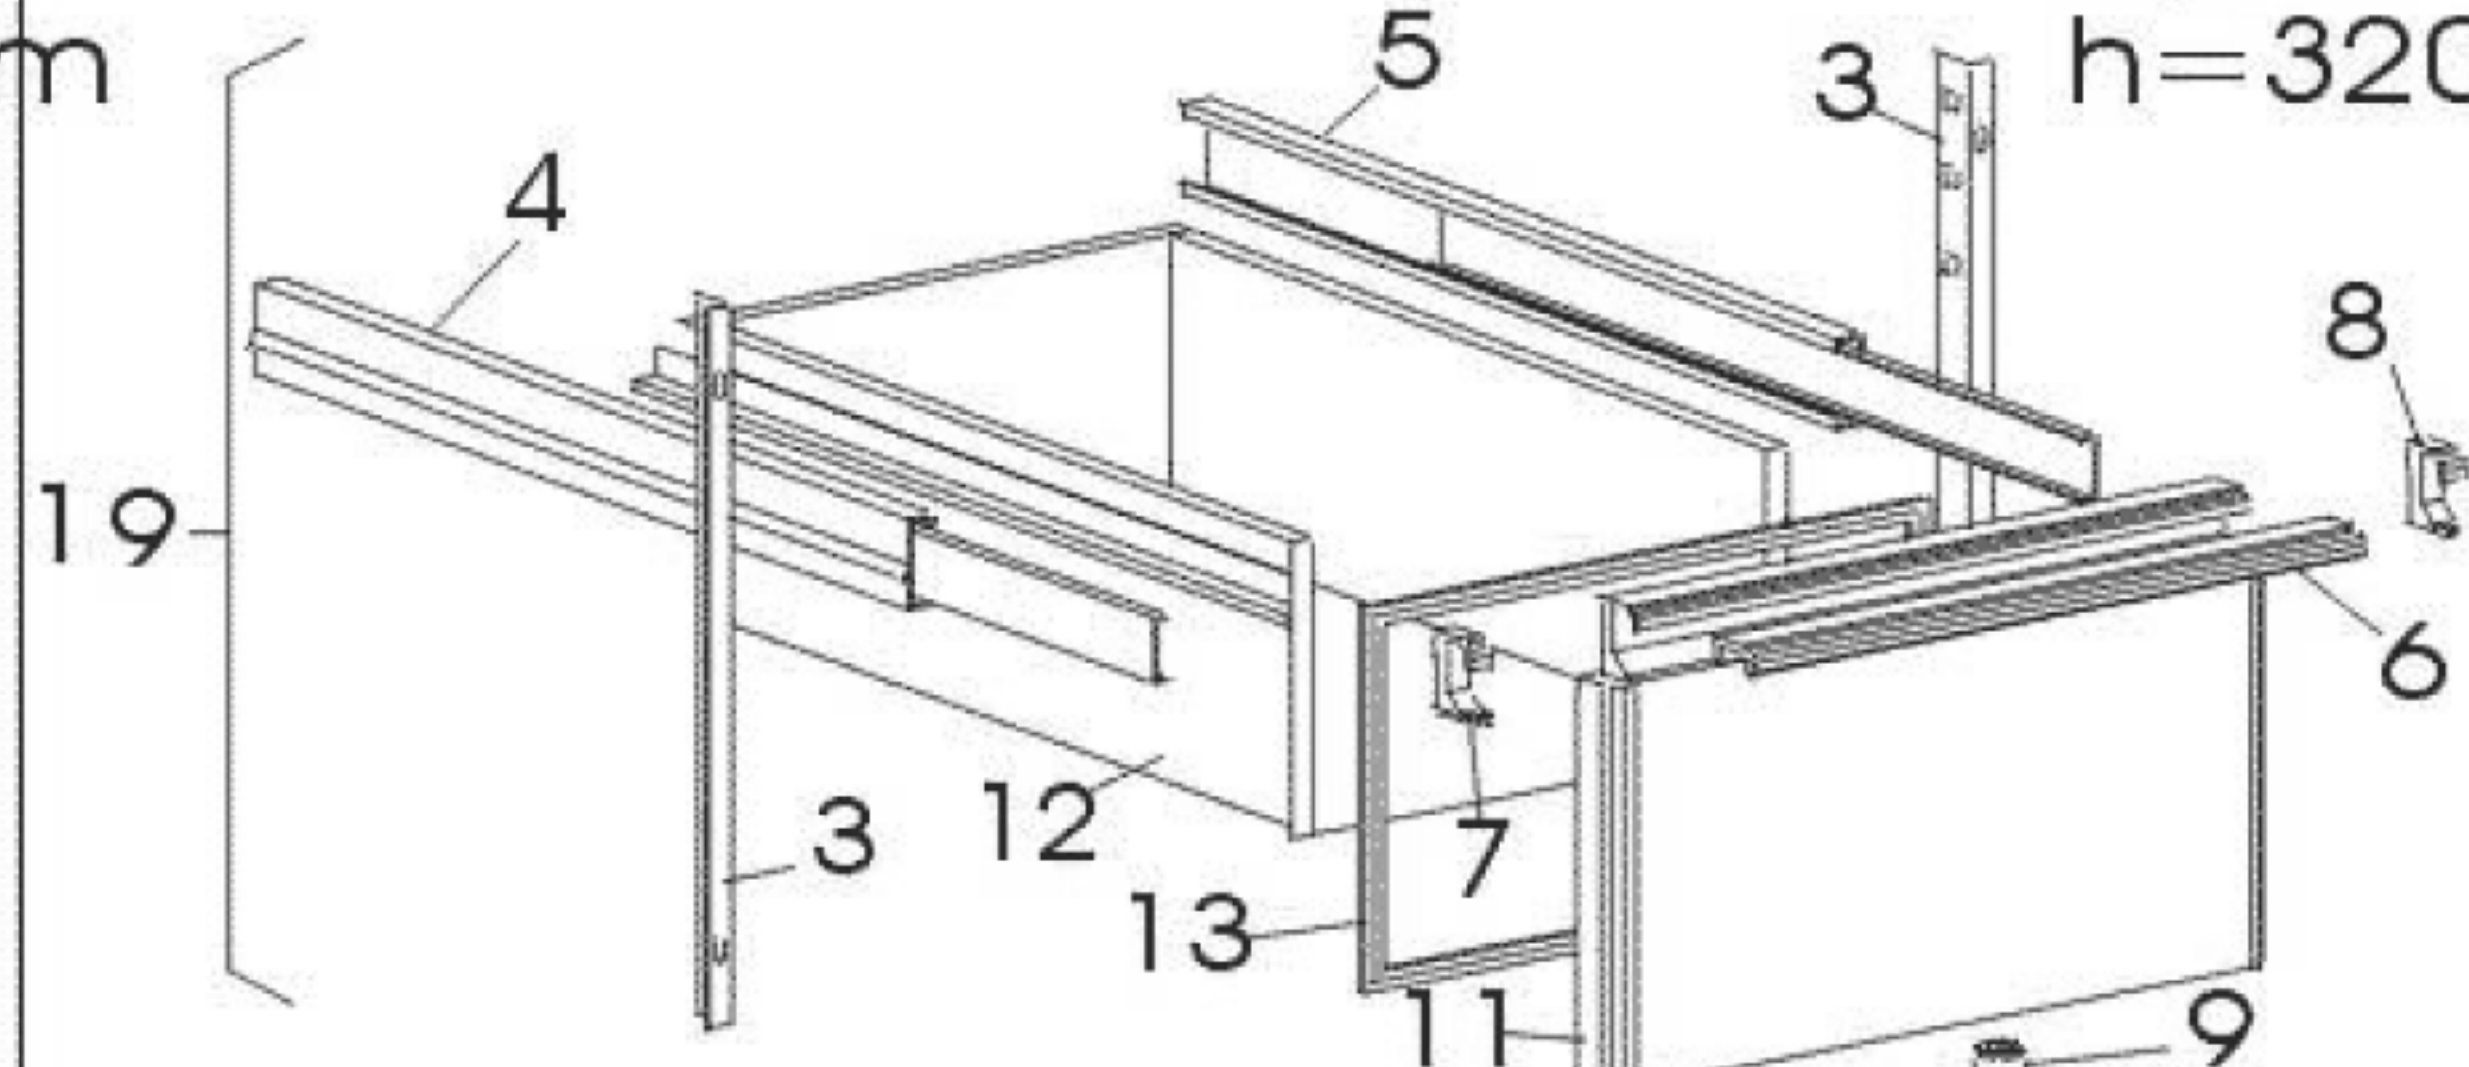

1/3
h=210mm

1/2
h=320mm

2/3
h=430mm

1/2 "F"
h=320mm

Modello Typ Model Modele Modelo

Porte Türe Doors Portes Portas Gabetas	SX	KM1A KM1A/X KM1A/A	KM1A/2 KM1A/2X KM1A/2A	KM1A/4 KM1A/4X KM1A/4A	KM1A/11 KM1A/11X KM1A/11A	KM1B KM1B/X KM1B/A	KM1B/2 KM1B/2X KM1B/2A	KM1B/4 KM1B/4X KM1B/4A	KM1B/6 KM1B/6X KM1B/6A	KM1B/11 KM1B/11X KM1B/11A
	DX	1	---	---	---	1	---	---	---	---
Porte Türe Doors Portes Portas Gabetas	SX	KM1B/22 KM1B/22X KM1B/22A	KM1C KM1C/X KM1C/A	KM1C/2 KM1C/2X KM1C/2A	KM1C/4 KM1C/4X KM1C/4A	KM1C/6 KM1C/6X KM1C/6A	KM1C/8 KM1C/8X KM1C/8A	KM1C/11 KM1C/11X KM1C/11A		
	DX	---	1	---	---	---	---	---		