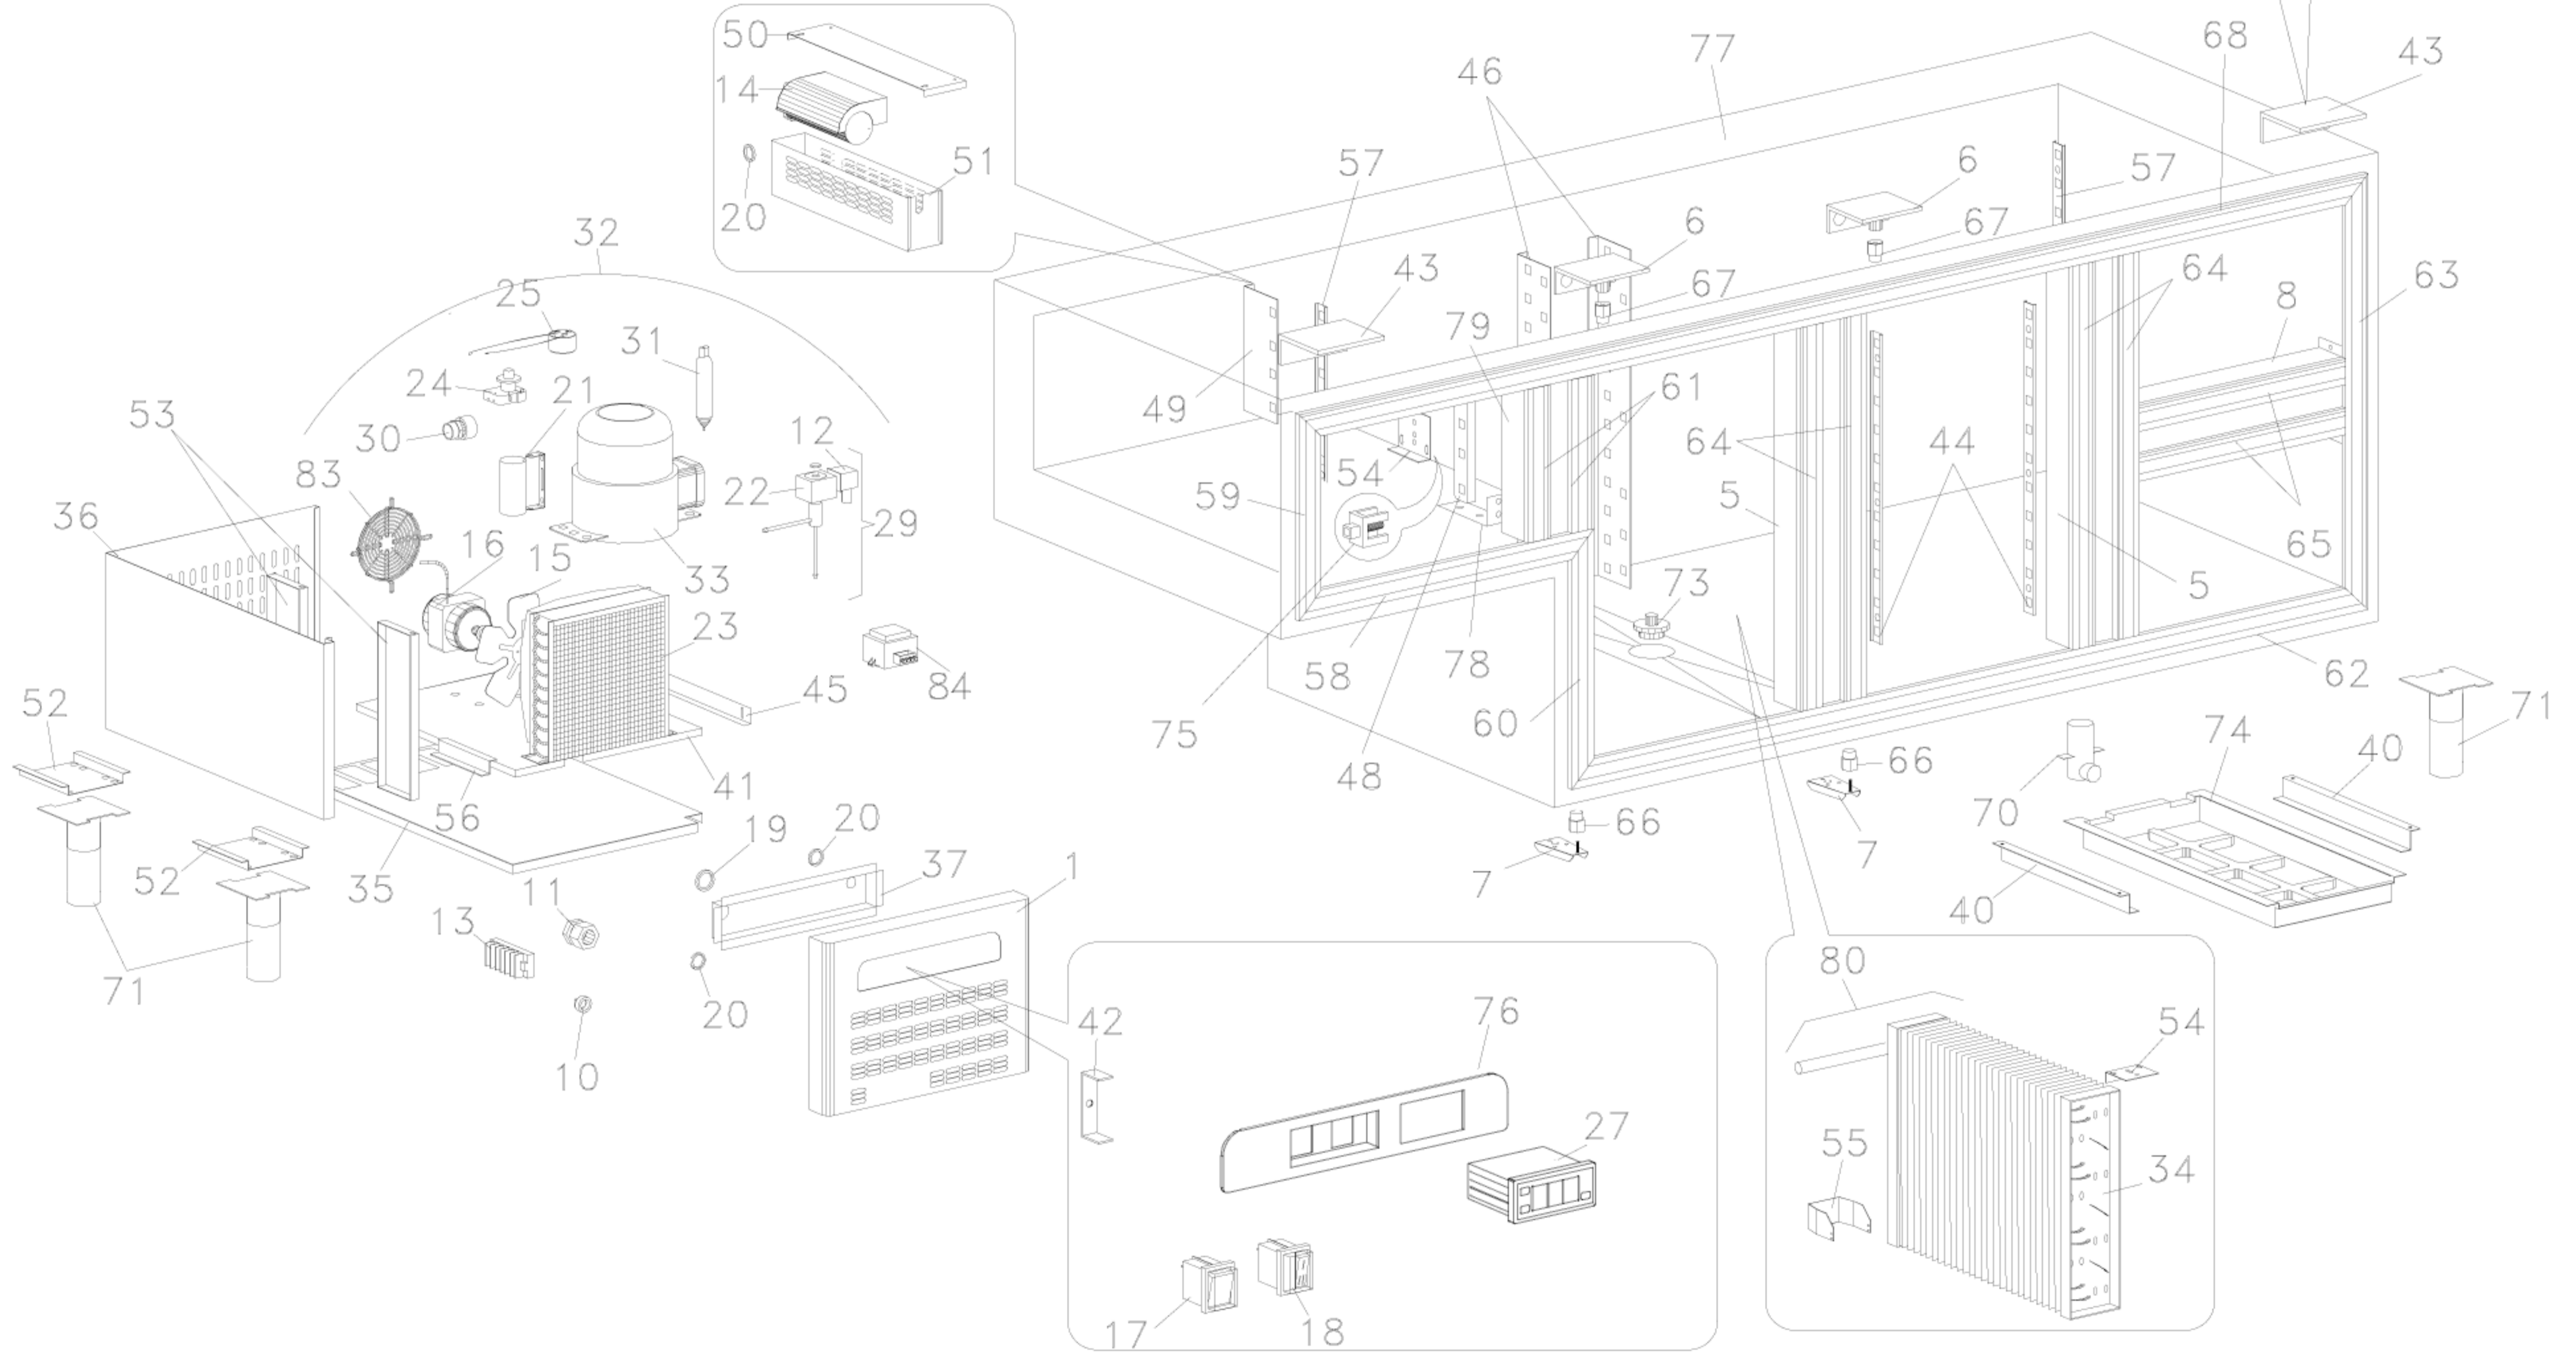

SAGI - BASI REFRIGERATE
KM1B-22X - 15-12-1999 »

/A=PIANO CON ALZATINA
 /A=SHELF+RIDGE
 /A=PLATTE MIT RUECKLEISTE
 /A=RAYON AVEC ETAGERE
 /A=TOPE CON ELEV.

/X=PIANO SENZA ALZATINA
 /X=SHELF WITHOUT RIDGE
 /X=PLATTE OHNE RUECKLEISTE
 /X=RAYON SANS ETAGERE
 /X=TOPE SIN ELEV.

SOLO PER CASSETTI
 DRAWERS ONLY
 NUR FUER SCHBLADEN
 SEULEMENTO POUR TIROIRS
 SOLO GAVETAS

Modello Typ Model Modelle Modelo

		KM1A KM1A/X KM1A/A	KM1A/2 KM1A/2X KM1A/2A	KM1A/4 KM1A/4X KM1A/4A	KM1A/11 KM1A/11X KM1A/11A	KM1B KM1B/X KM1B/A	KM1B/2 KM1B/2X KM1B/2A	KM1B/4 KM1B/4X KM1B/4A	KM1B/6 KM1B/6X KM1B/6A	KM1B/11 KM1B/11X KM1B/11A
Num. Cassetti Schubläd Drawers Tiroirs Gabetas	1/2 1/3 2/3 1/2 K	---	1 ---	2 ---	---	---	1 ---	2 ---	3 ---	---
Num. Cassetti Schubläd Drawers Tiroirs Gabetas	1/2 1/3 2/3 1/2 K	---	---	1 ---	2 ---	3 ---	4 ---	---	1 ---	---
		KM1B/22 KM1B/22X KM1B/22A	KM1C KM1C/X KM1C/A	KM1C/2 KM1C/2X KM1C/2A	KM1C/4 KM1C/4X KM1C/4A	KM1C/6 KM1C/6X KM1C/6A	KM1C/8 KM1C/8X KM1C/8A	KM1C/11 KM1C/11X KM1C/11A		

1/3
h=210mm

1/2
h=320mm

2/3
h=430mm

1/2 "F"
h=320mm

Modello Typ Model Modele Modelo

Porte Türe Doors Portes Portas Gabetas	SX	KM1A KM1A/X KM1A/A	KM1A/2 KM1A/2X KM1A/2A	KM1A/4 KM1A/4X KM1A/4A	KM1A/11 KM1A/11X KM1A/11A	KM1B KM1B/X KM1B/A	KM1B/2 KM1B/2X KM1B/2A	KM1B/4 KM1B/4X KM1B/4A	KM1B/6 KM1B/6X KM1B/6A	KM1B/11 KM1B/11X KM1B/11A
	DX	1	---	---	---	1	---	---	---	---
Porte Türe Doors Portes Portas Gabetas	SX	KM1B/22 KM1B/22X KM1B/22A	KM1C KM1C/X KM1C/A	KM1C/2 KM1C/2X KM1C/2A	KM1C/4 KM1C/4X KM1C/4A	KM1C/6 KM1C/6X KM1C/6A	KM1C/8 KM1C/8X KM1C/8A	KM1C/11 KM1C/11X KM1C/11A		
	DX	---	1	---	---	---	---	---		