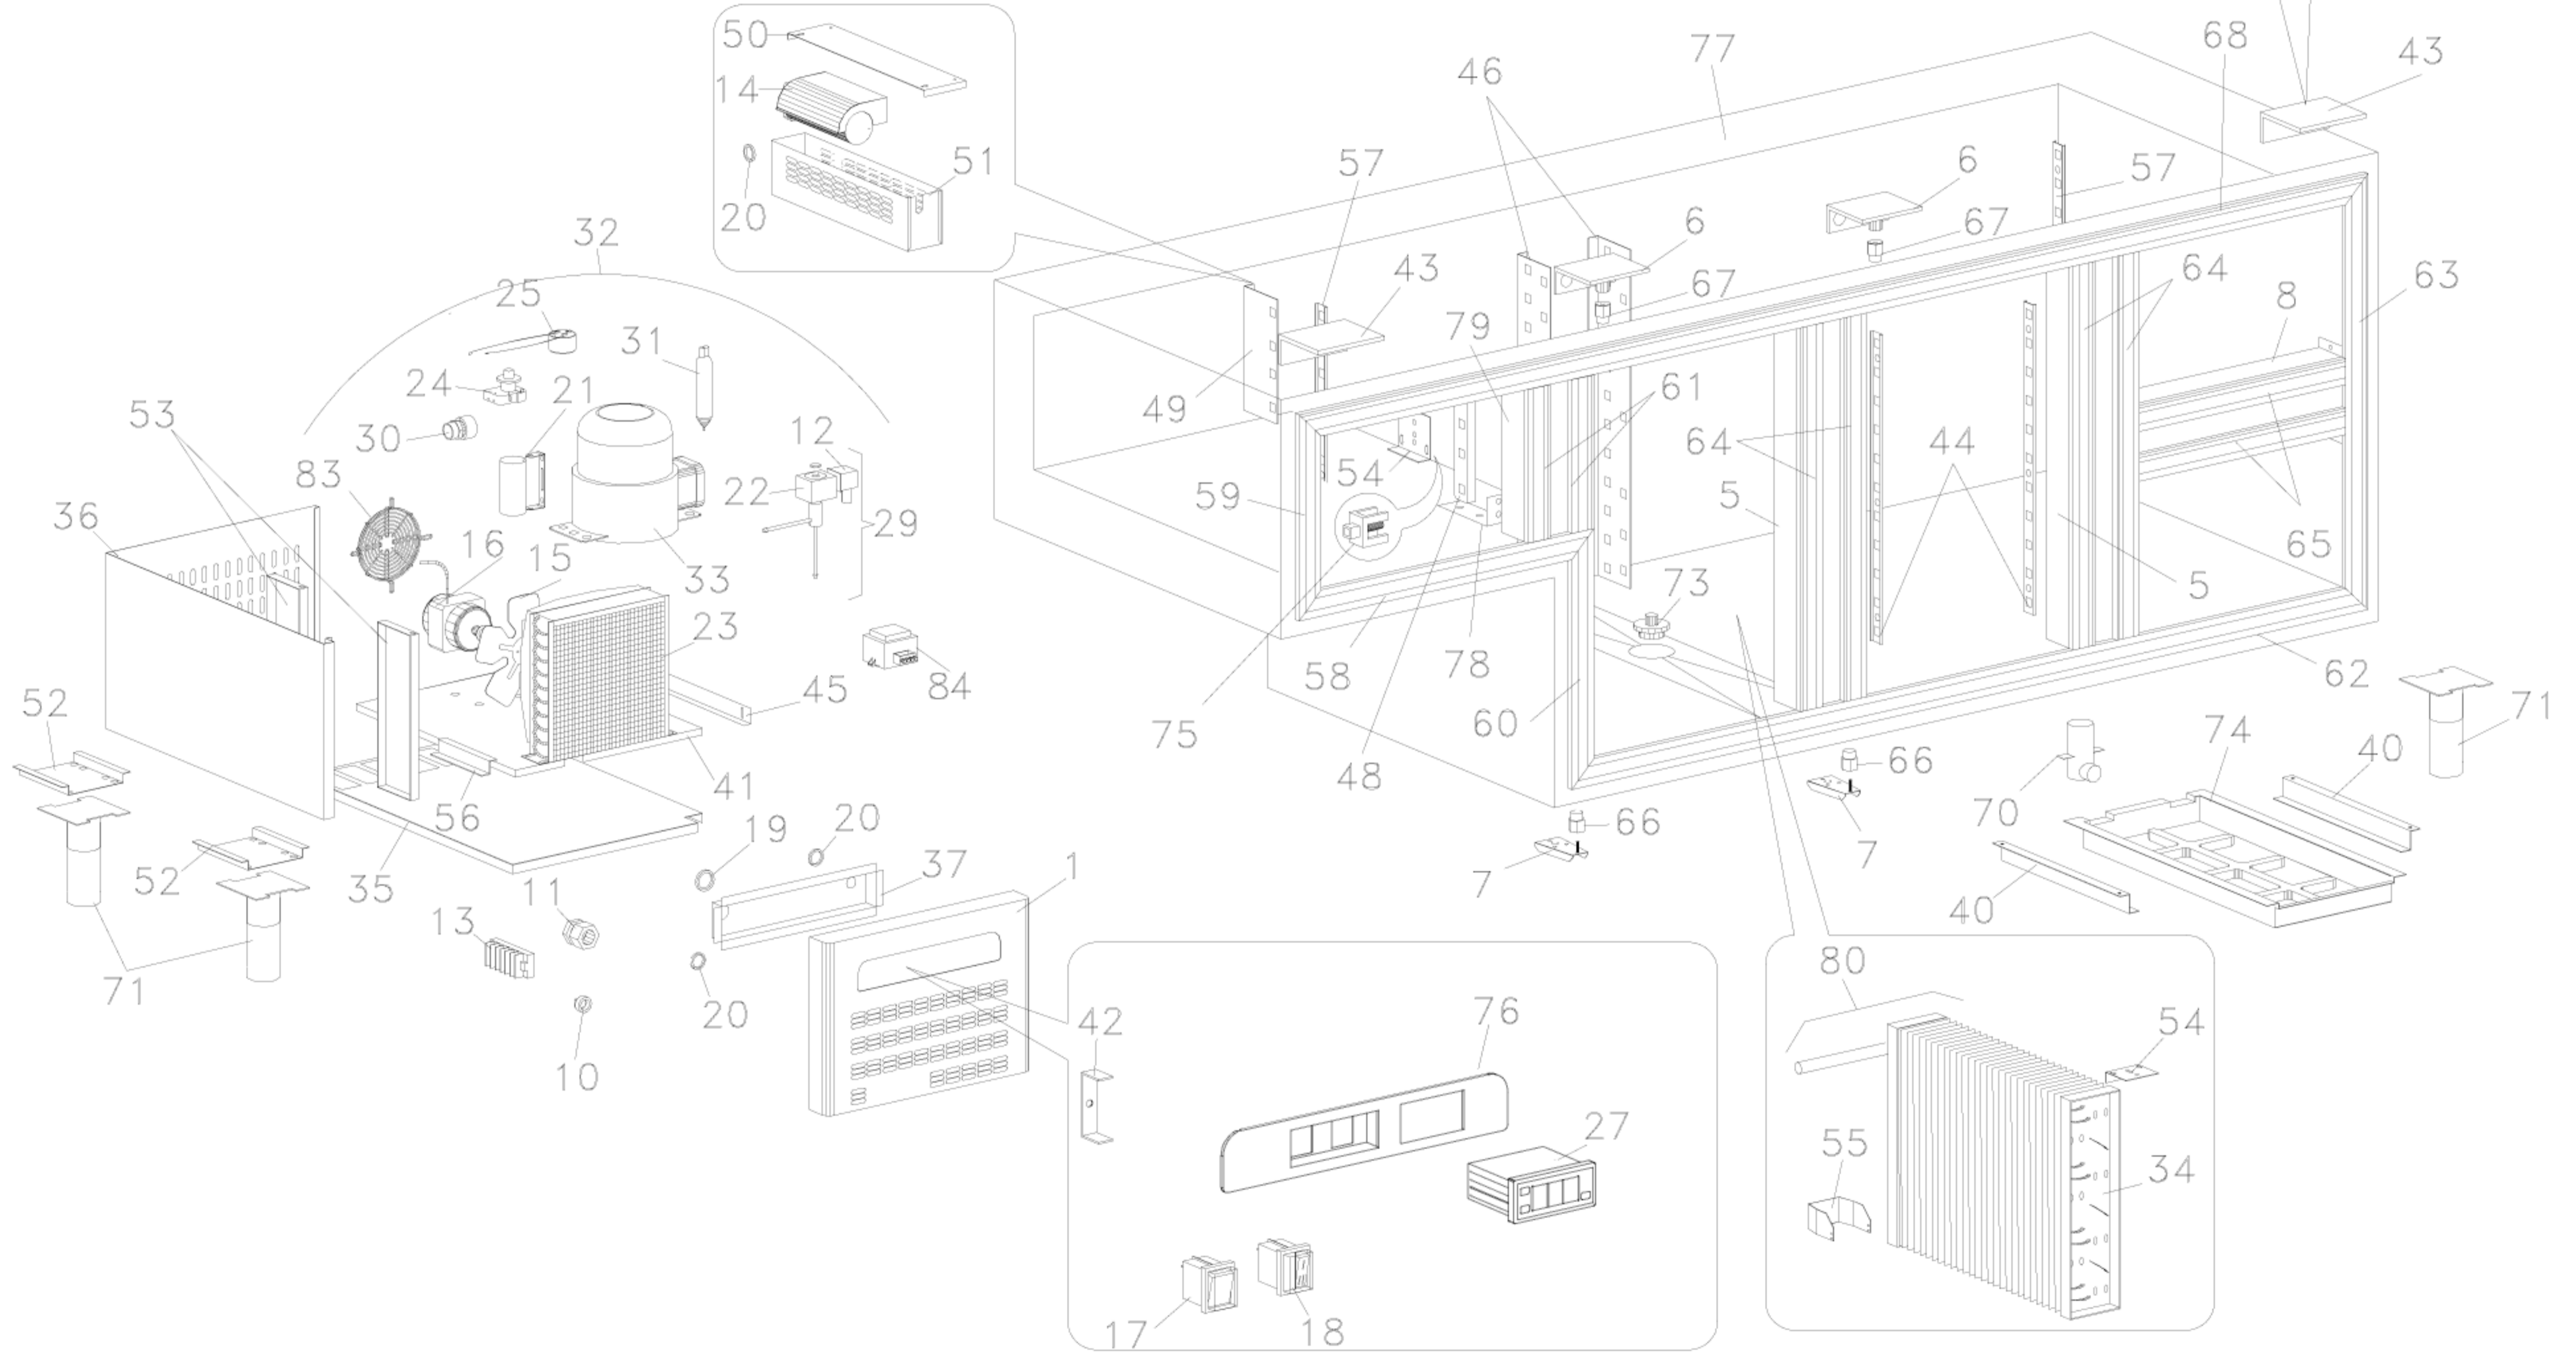

SAGI - BASI REFRIGERATE
KM1B-22A - 15-12-1999 »

/A=PIANO CON ALZATINA
 /A=SHELF+RIDGE
 /A=PLATTE MIT RUECKLEISTE
 /A=RAYON AVEC ETAGERE
 /A=TOPE CON ELEV.

/X=PIANO SENZA ALZATINA
 /X=SHELF WITHOUT RIDGE
 /X=PLATTE OHNE RUECKLEISTE
 /X=RAYON SANS ETAGERE
 /X=TOPE SIN ELEV.

SOLO PER CASSETTI
 DRAWERS ONLY
 NUR FUER SCHBLADEN
 SEULEMENTO POUR TIROIRS
 SOLO GAVETAS

Modello Typ Model Modele Modelo

Porte Türe Doors Portes Portas Gabetas	SX	KM1A KM1A/X KM1A/A	KM1A/2 KM1A/2X KM1A/2A	KM1A/4 KM1A/4X KM1A/4A	KM1A/11 KM1A/11X KM1A/11A	KM1B KM1B/X KM1B/A	KM1B/2 KM1B/2X KM1B/2A	KM1B/4 KM1B/4X KM1B/4A	KM1B/6 KM1B/6X KM1B/6A	KM1B/11 KM1B/11X KM1B/11A
	DX	1	---	---	---	1	---	---	---	---
Porte Türe Doors Portes Portas Gabetas	SX	KM1B/22 KM1B/22X KM1B/22A	KM1C KM1C/X KM1C/A	KM1C/2 KM1C/2X KM1C/2A	KM1C/4 KM1C/4X KM1C/4A	KM1C/6 KM1C/6X KM1C/6A	KM1C/8 KM1C/8X KM1C/8A	KM1C/11 KM1C/11X KM1C/11A		
	DX	---	1	---	---	---	---	---		