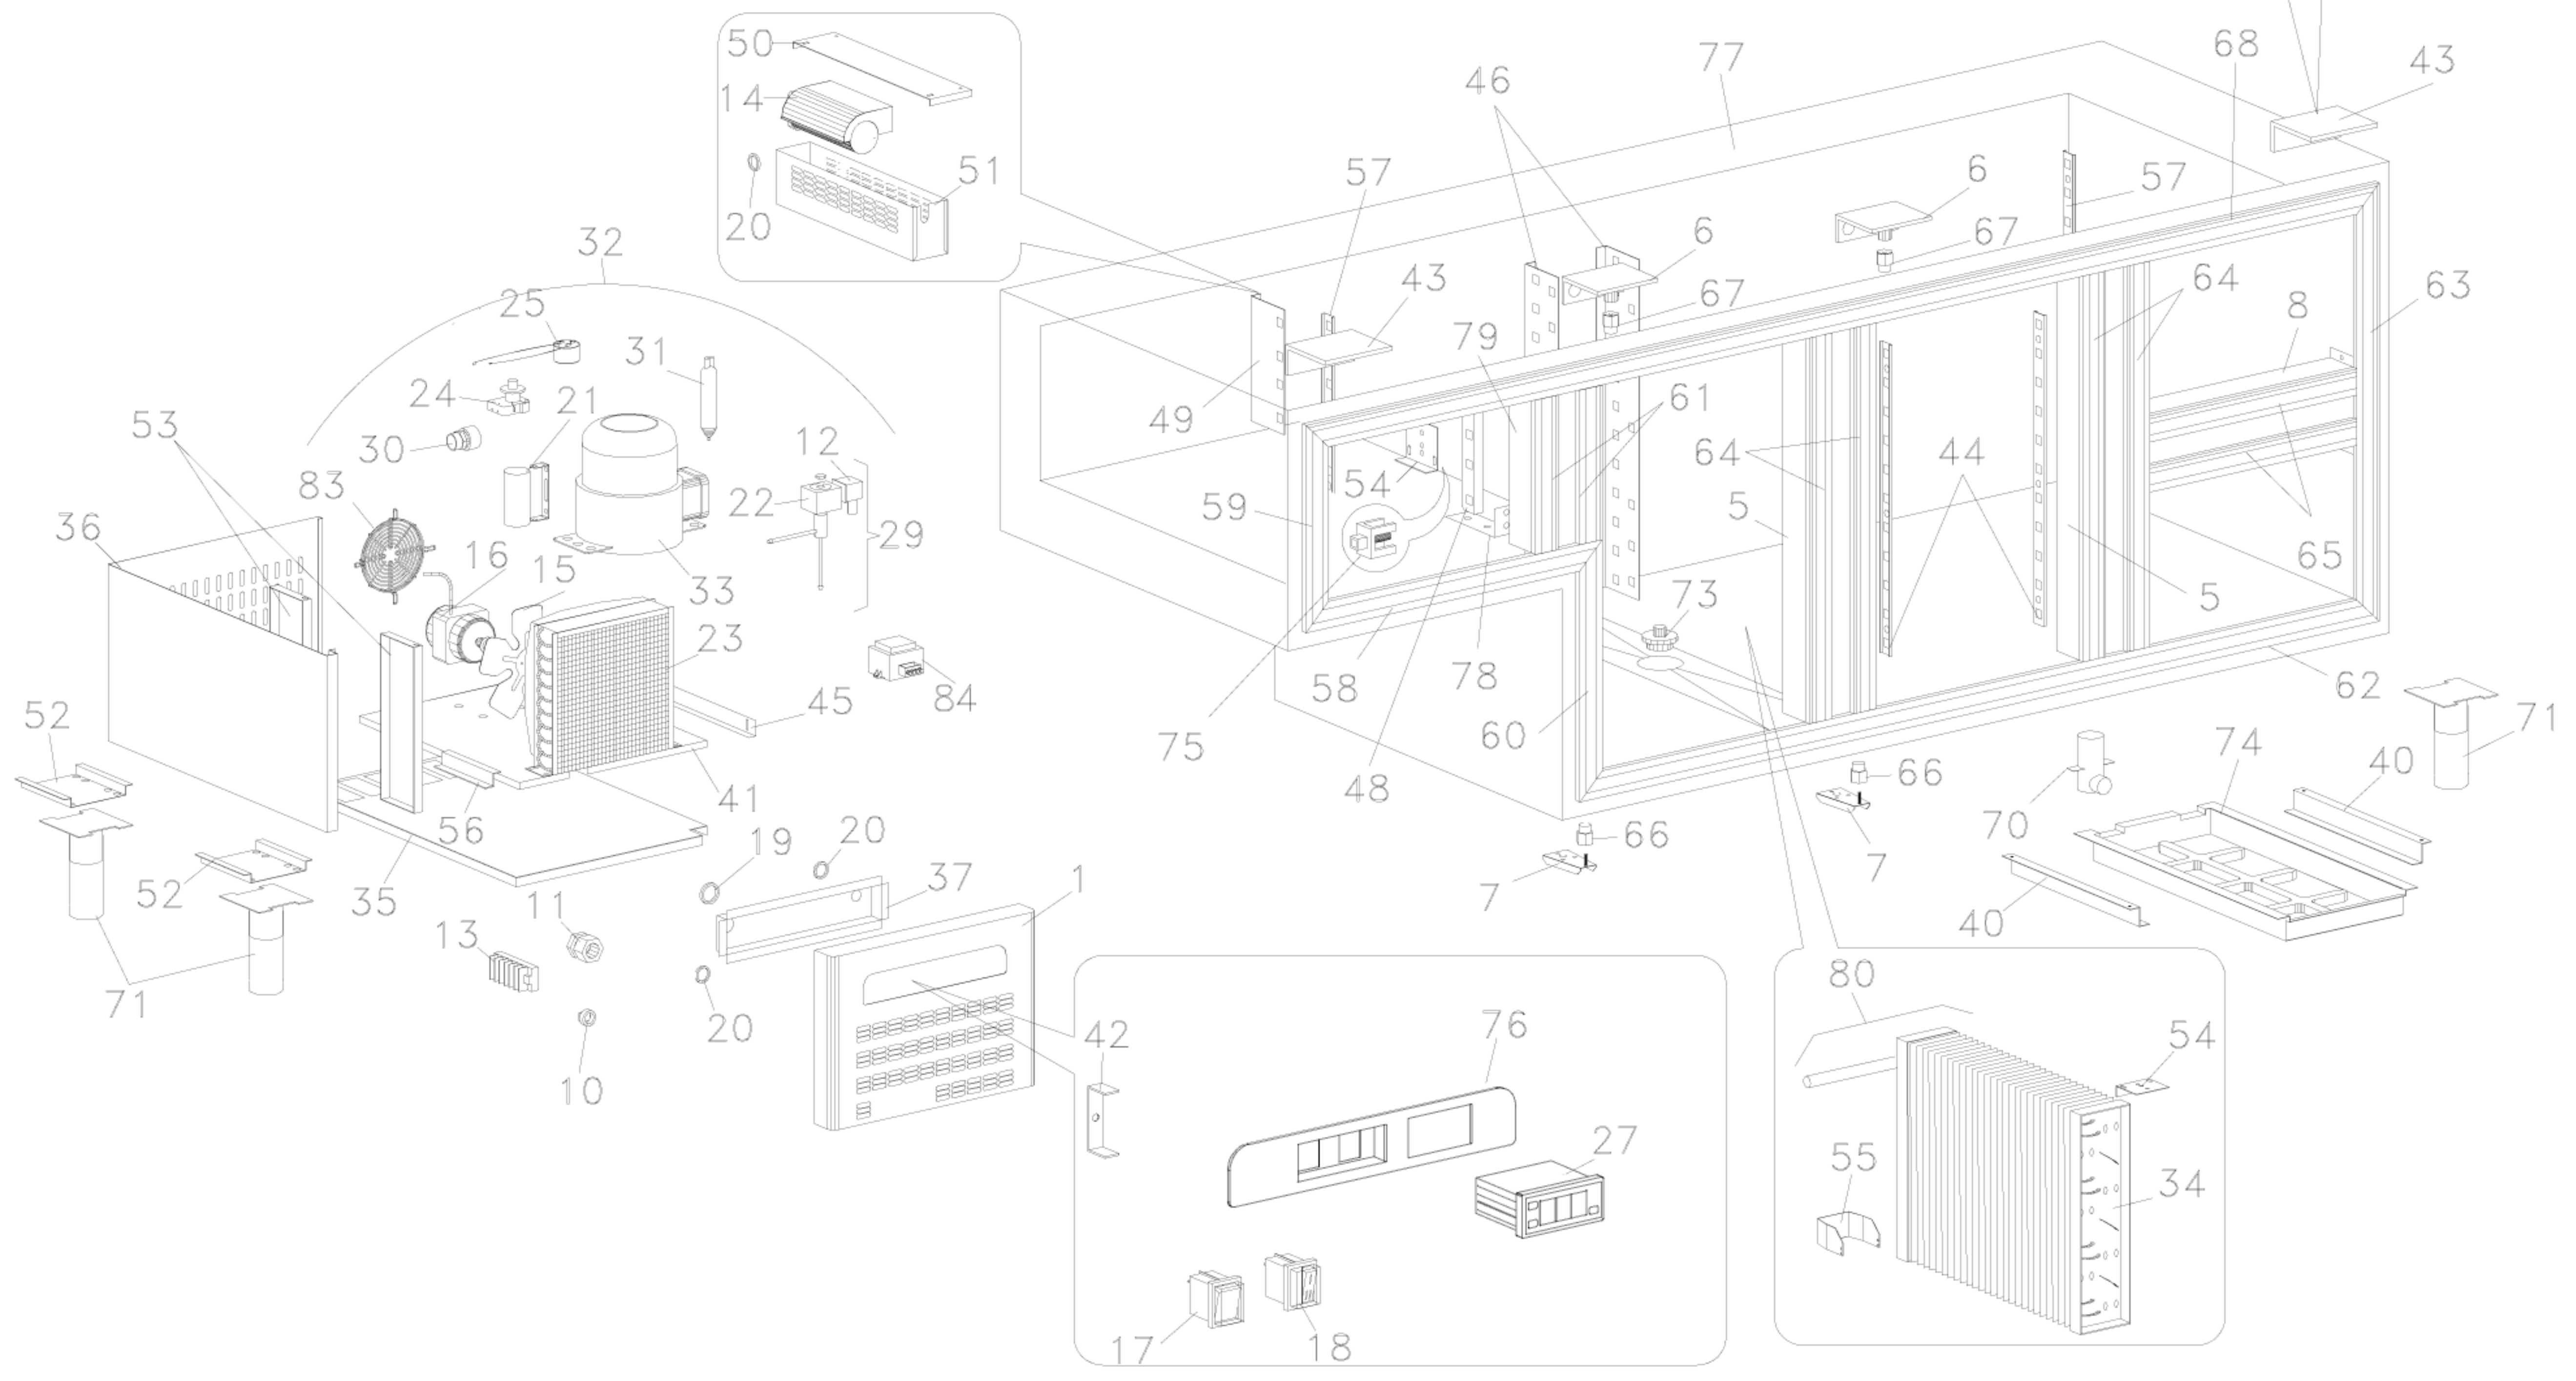

SAGI - BASI REFRIGERATE
 KM1B-2 - 15-12-1999 »

SOLO PER CASSETTI
 DRAWERS ONLY
 NUR FUER SCHBLADEN
 SEULEMENTO POUR TIROIRS
 SOLO GAVETAS

Modello Typ Model Modele Modelo

Porte Türe Doors Portes Portas Gabetas	SX	KM1A KM1A/X KM1A/A	KM1A/2 KM1A/2X KM1A/2A	KM1A/4 KM1A/4X KM1A/4A	KM1A/11 KM1A/11X KM1A/11A	KM1B KM1B/X KM1B/A	KM1B/2 KM1B/2X KM1B/2A	KM1B/4 KM1B/4X KM1B/4A	KM1B/6 KM1B/6X KM1B/6A	KM1B/11 KM1B/11X KM1B/11A
	DX	1	---	---	---	1	---	---	---	---
Porte Türe Doors Portes Portas Gabetas	SX	KM1B/22 KM1B/22X KM1B/22A	KM1C KM1C/X KM1C/A	KM1C/2 KM1C/2X KM1C/2A	KM1C/4 KM1C/4X KM1C/4A	KM1C/6 KM1C/6X KM1C/6A	KM1C/8 KM1C/8X KM1C/8A	KM1C/11 KM1C/11X KM1C/11A		
	DX	---	1	---	---	---	---	---		