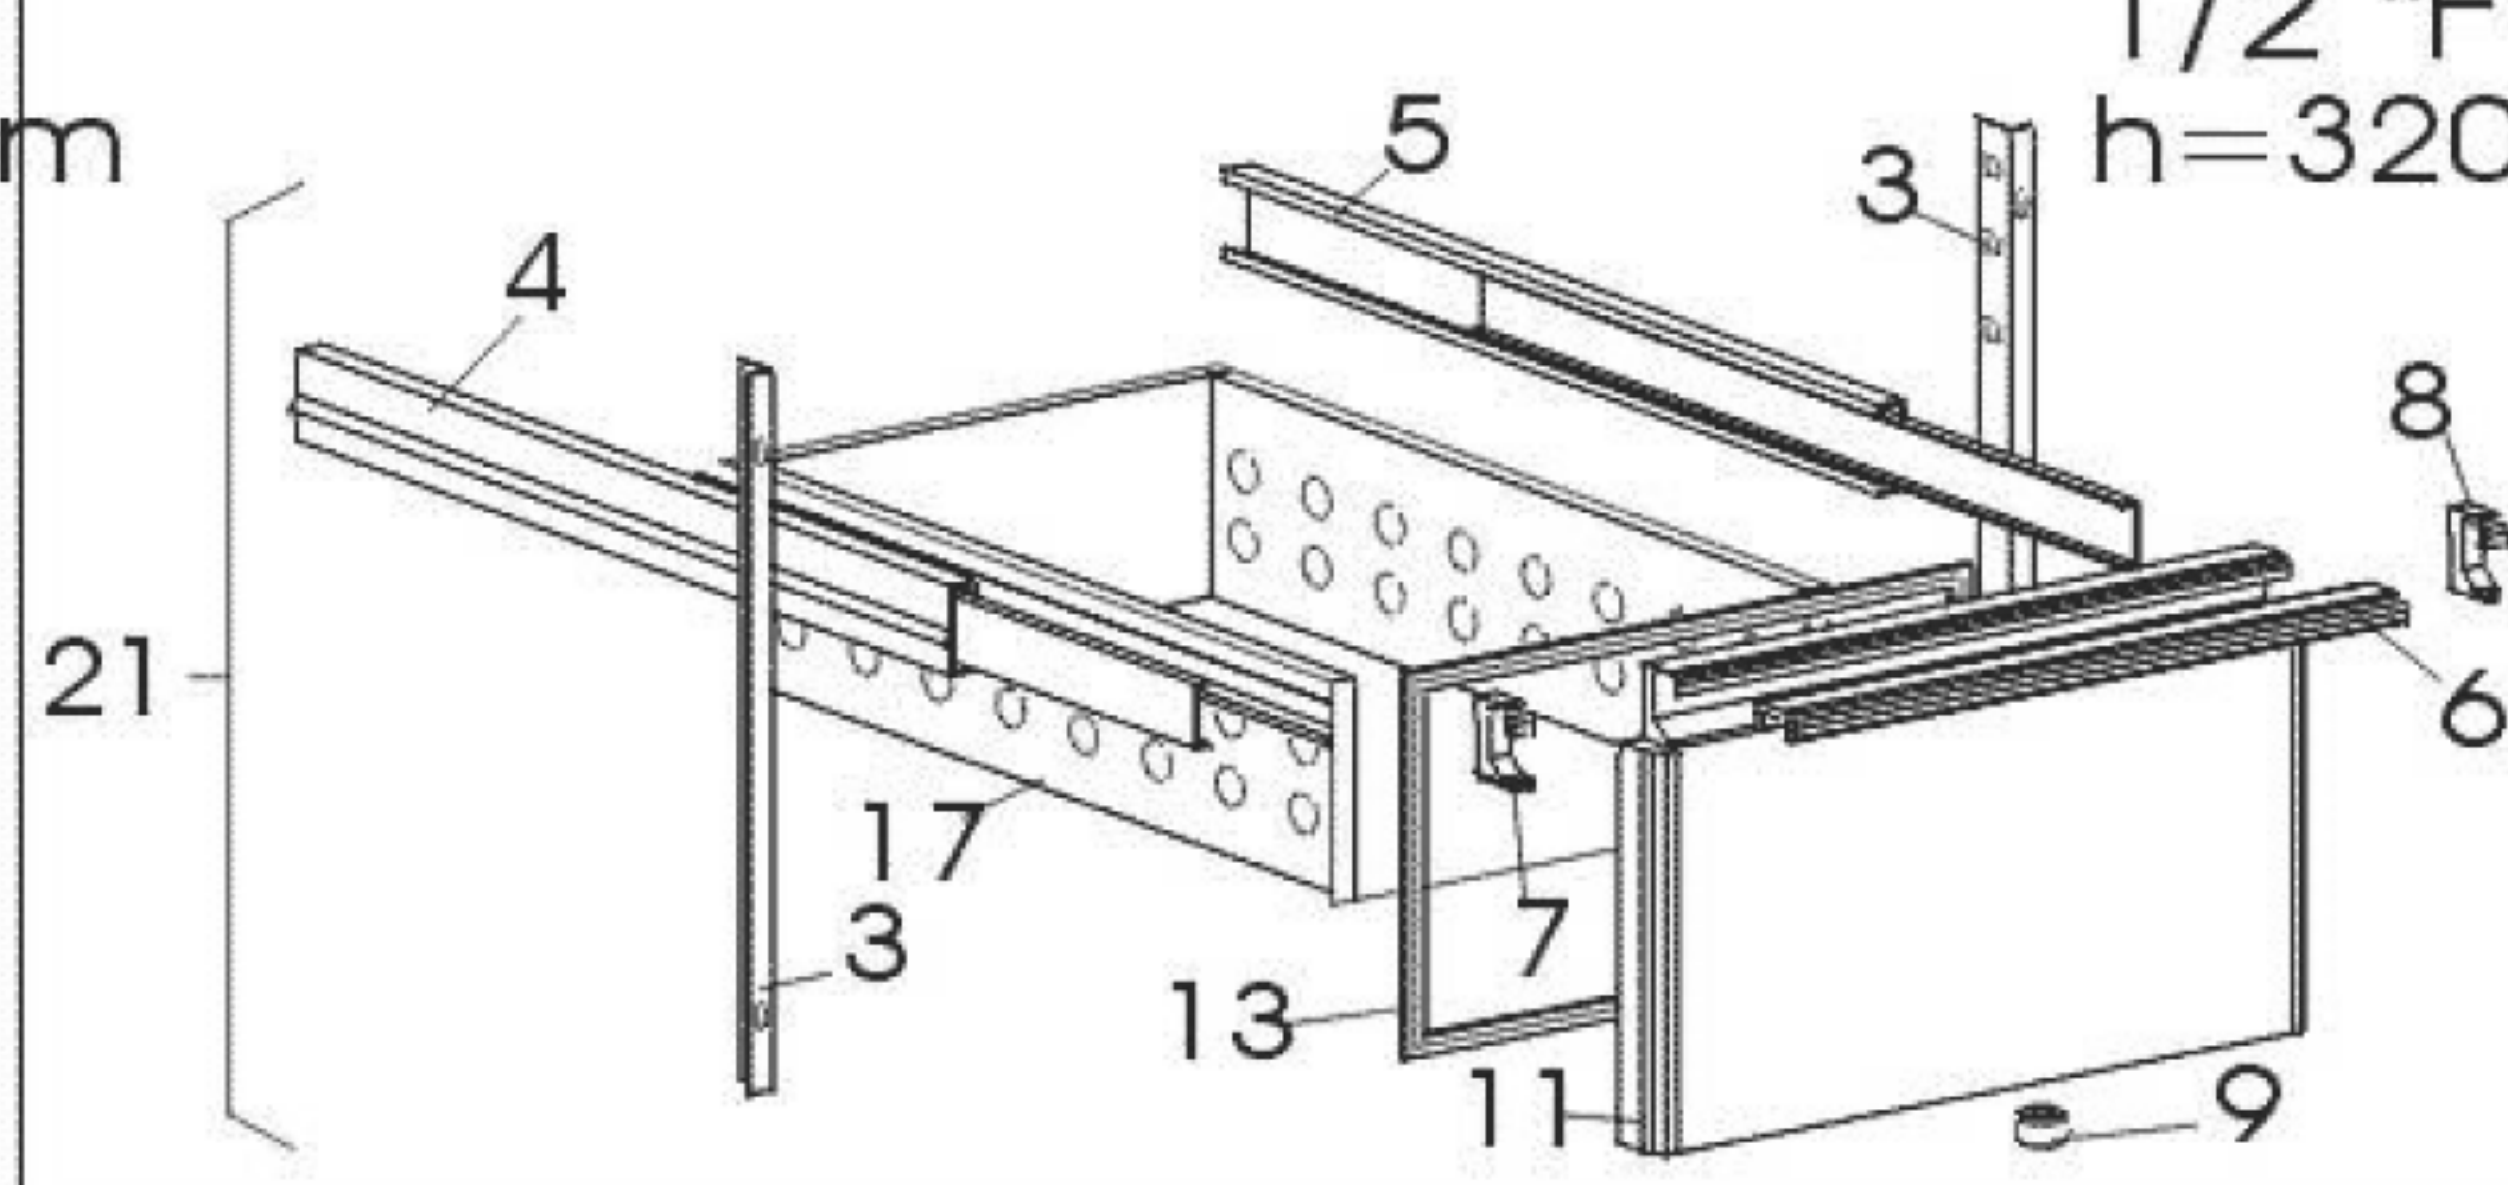

1/3
h=210mm

1/2
h=320mm

2/3
h=430mm

1/2 "F"
h=320mm

Modello Typ Model Modele Modelo

Porte Türe Doors Portes Portas Gabetas	SX	KM1A KM1A/X KM1A/A	KM1A/2 KM1A/2X KM1A/2A	KM1A/4 KM1A/4X KM1A/4A	KM1A/11 KM1A/11X KM1A/11A	KM1B KM1B/X KM1B/A	KM1B/2 KM1B/2X KM1B/2A	KM1B/4 KM1B/4X KM1B/4A	KM1B/6 KM1B/6X KM1B/6A	KM1B/11 KM1B/11X KM1B/11A
	DX	1	---	---	---	1	---	---	---	---
Porte Türe Doors Portes Portas Gabetas	SX	KM1B/22 KM1B/22X KM1B/22A	KM1C KM1C/X KM1C/A	KM1C/2 KM1C/2X KM1C/2A	KM1C/4 KM1C/4X KM1C/4A	KM1C/6 KM1C/6X KM1C/6A	KM1C/8 KM1C/8X KM1C/8A	KM1C/11 KM1C/11X KM1C/11A		
	DX	---	1	---	---	---	---	---		