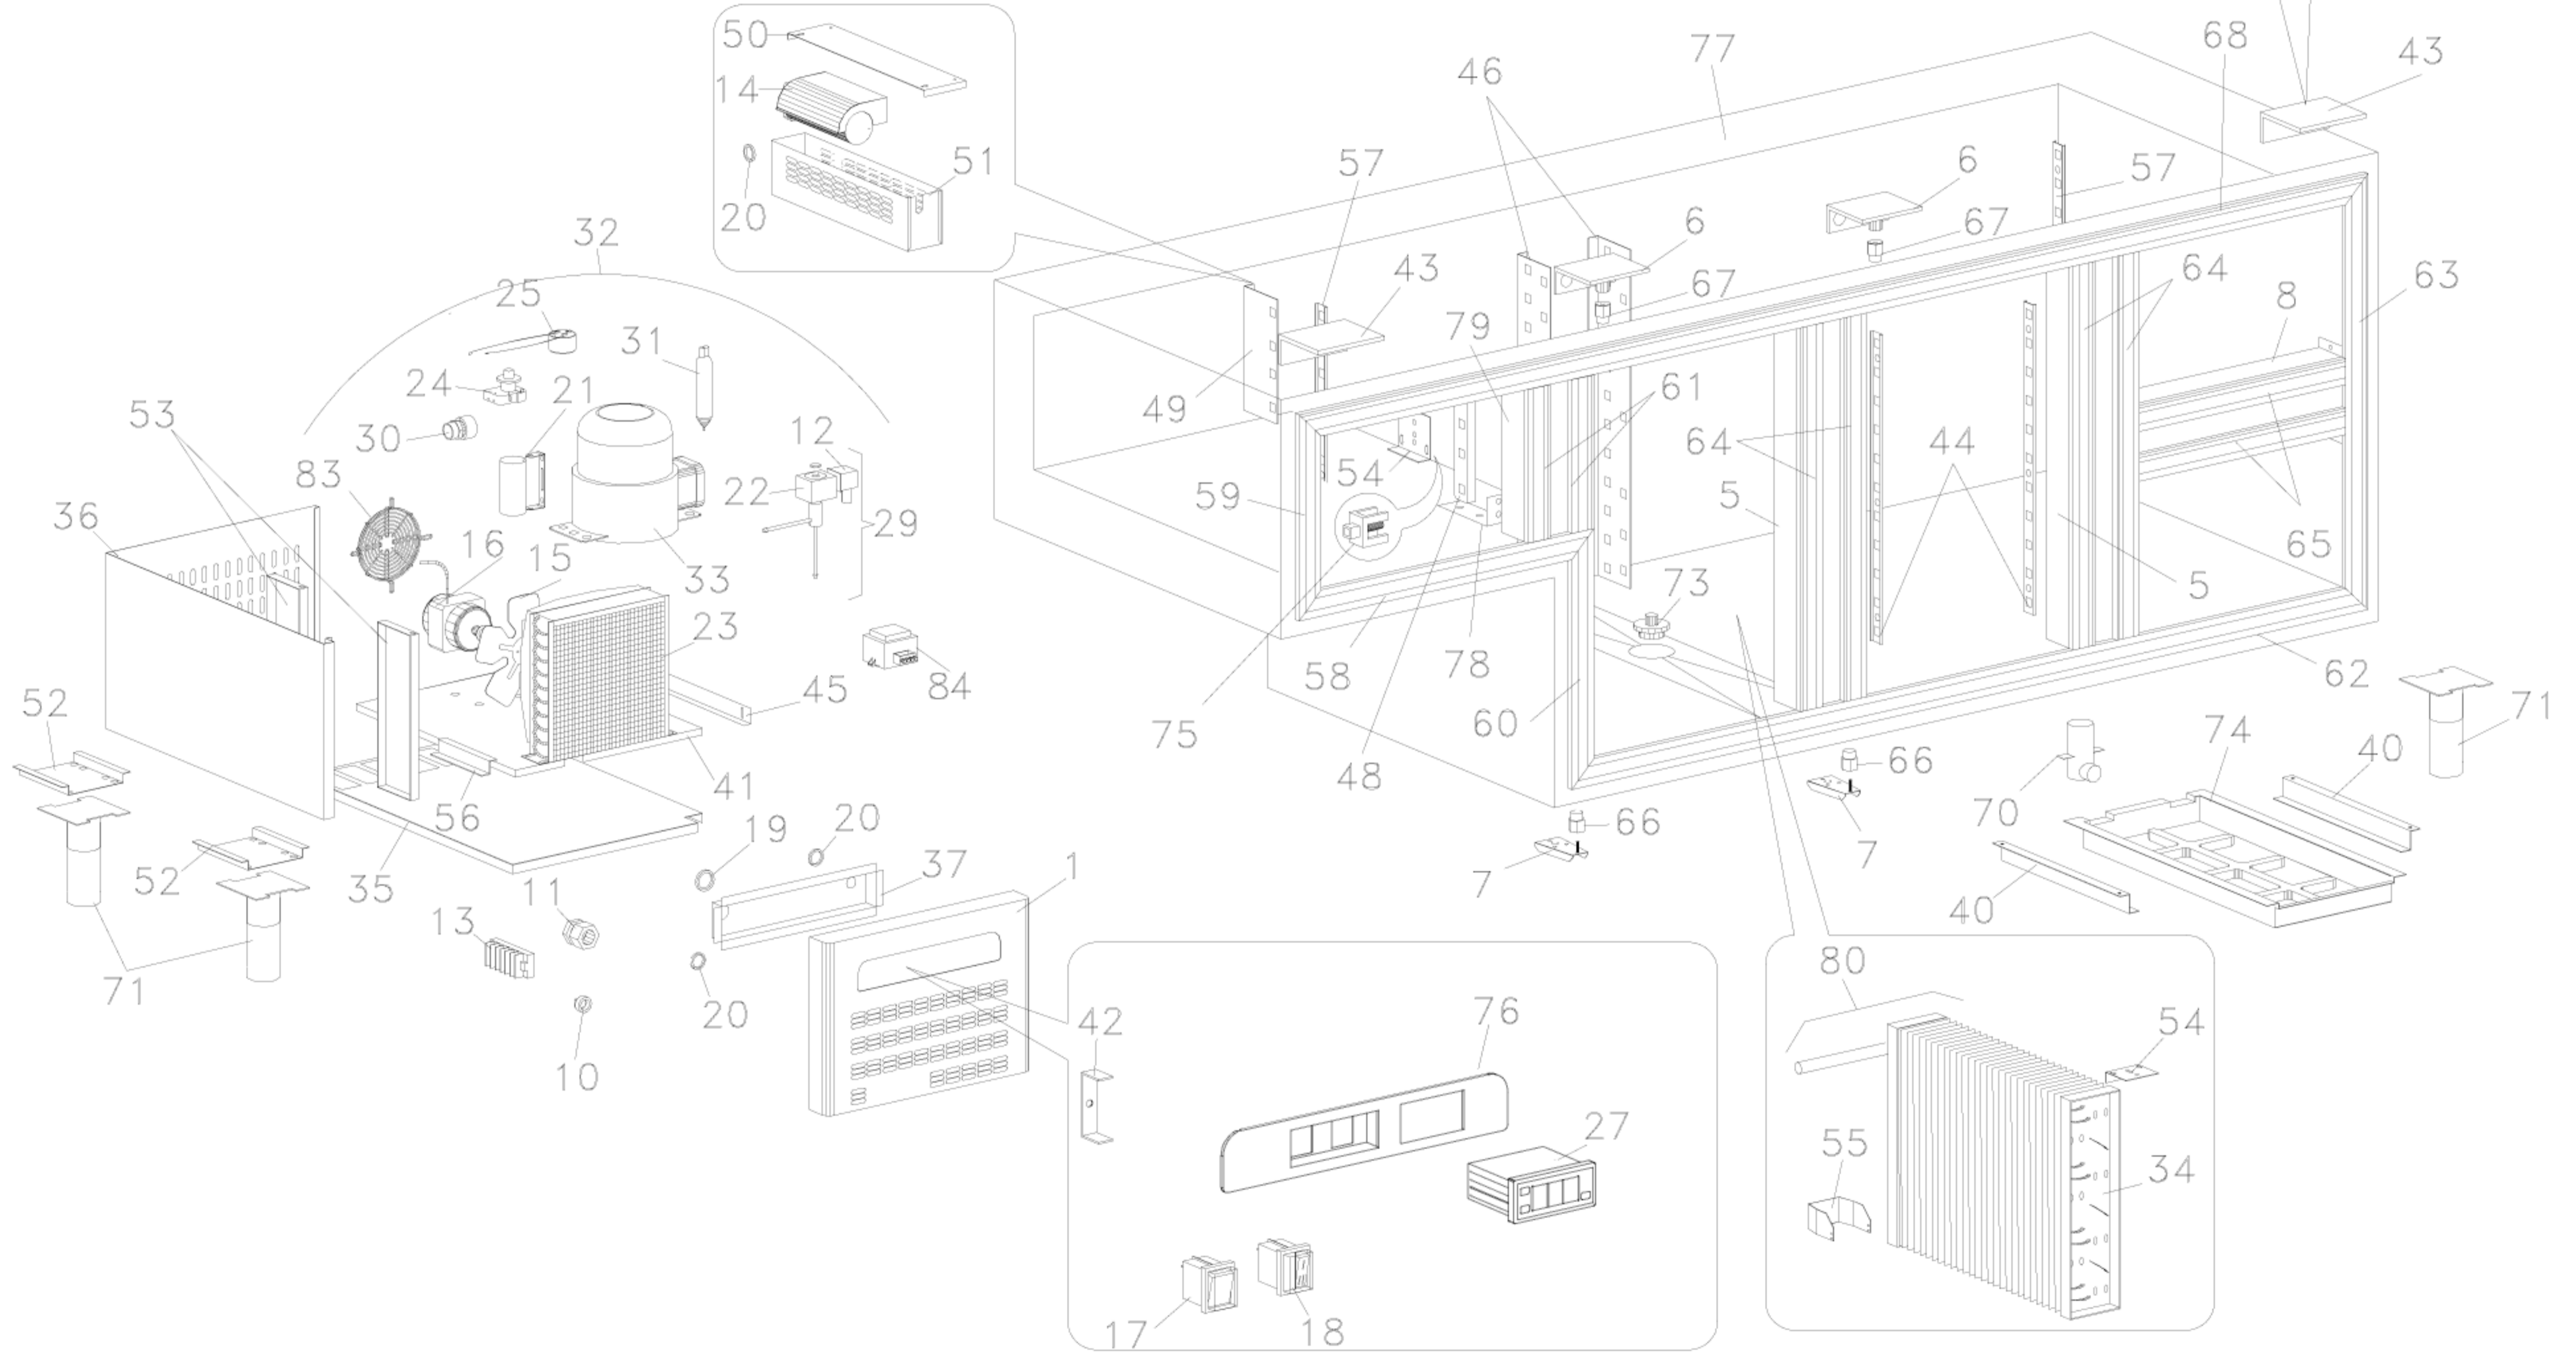

SAGI - BASI REFRIGERATE
KM1B-11X - 15-12-1999 »

/A=PIANO CON ALZATINA
 /A=SHELF+RIDGE
 /A=PLATTE MIT RUECKLEISTE
 /A=RAYON AVEC ETAGERE
 /A=TOPE CON ELEV.

/X=PIANO SENZA ALZATINA
 /X=SHELF WITHOUT RIDGE
 /X=PLATTE OHNE RUECKLEISTE
 /X=RAYON SANS ETAGERE
 /X=TOPE SIN ELEV.

SOLO PER CASSETTI
 DRAWERS ONLY
 NUR FUER SCHBLADEN
 SEULEMENTO POUR TIROIRS
 SOLO GAVETAS

Modello Typ Model Modelle Modelo

		KM1A KM1A/X KM1A/A	KM1A/2 KM1A/2X KM1A/2A	KM1A/4 KM1A/4X KM1A/4A	KM1A/11 KM1A/11X KM1A/11A	KM1B KM1B/X KM1B/A	KM1B/2 KM1B/2X KM1B/2A	KM1B/4 KM1B/4X KM1B/4A	KM1B/6 KM1B/6X KM1B/6A	KM1B/11 KM1B/11X KM1B/11A
Num. Cassetti Schubläd Drawers Tiroirs Gabetas	1/2 1/3 2/3 1/2 K	---	1 ---	2 ---	---	---	1 ---	2 ---	3 ---	---
Num. Cassetti Schubläd Drawers Tiroirs Gabetas	1/2 1/3 2/3 1/2 K	---	---	1 ---	2 ---	3 ---	4 ---	---	---	---
		KM1B/22 KM1B/22X KM1B/22A	KM1C KM1C/X KM1C/A	KM1C/2 KM1C/2X KM1C/2A	KM1C/4 KM1C/4X KM1C/4A	KM1C/6 KM1C/6X KM1C/6A	KM1C/8 KM1C/8X KM1C/8A	KM1C/11 KM1C/11X KM1C/11A		

1/3
h=210mm

1/2
h=320mm

2/3
h=430mm

1/2 "F"
h=320mm

Modello Typ Model Modele Modelo

Porte Türe Doors Portes Portas Gabetas	SX	KM1A KM1A/X KM1A/A	KM1A/2 KM1A/2X KM1A/2A	KM1A/4 KM1A/4X KM1A/4A	KM1A/11 KM1A/11X KM1A/11A	KM1B KM1B/X KM1B/A	KM1B/2 KM1B/2X KM1B/2A	KM1B/4 KM1B/4X KM1B/4A	KM1B/6 KM1B/6X KM1B/6A	KM1B/11 KM1B/11X KM1B/11A
	DX	1	---	---	---	1	---	---	---	---
Porte Türe Doors Portes Portas Gabetas	SX	KM1B/22 KM1B/22X KM1B/22A	KM1C KM1C/X KM1C/A	KM1C/2 KM1C/2X KM1C/2A	KM1C/4 KM1C/4X KM1C/4A	KM1C/6 KM1C/6X KM1C/6A	KM1C/8 KM1C/8X KM1C/8A	KM1C/11 KM1C/11X KM1C/11A		
	DX	---	1	---	---	---	---	---		