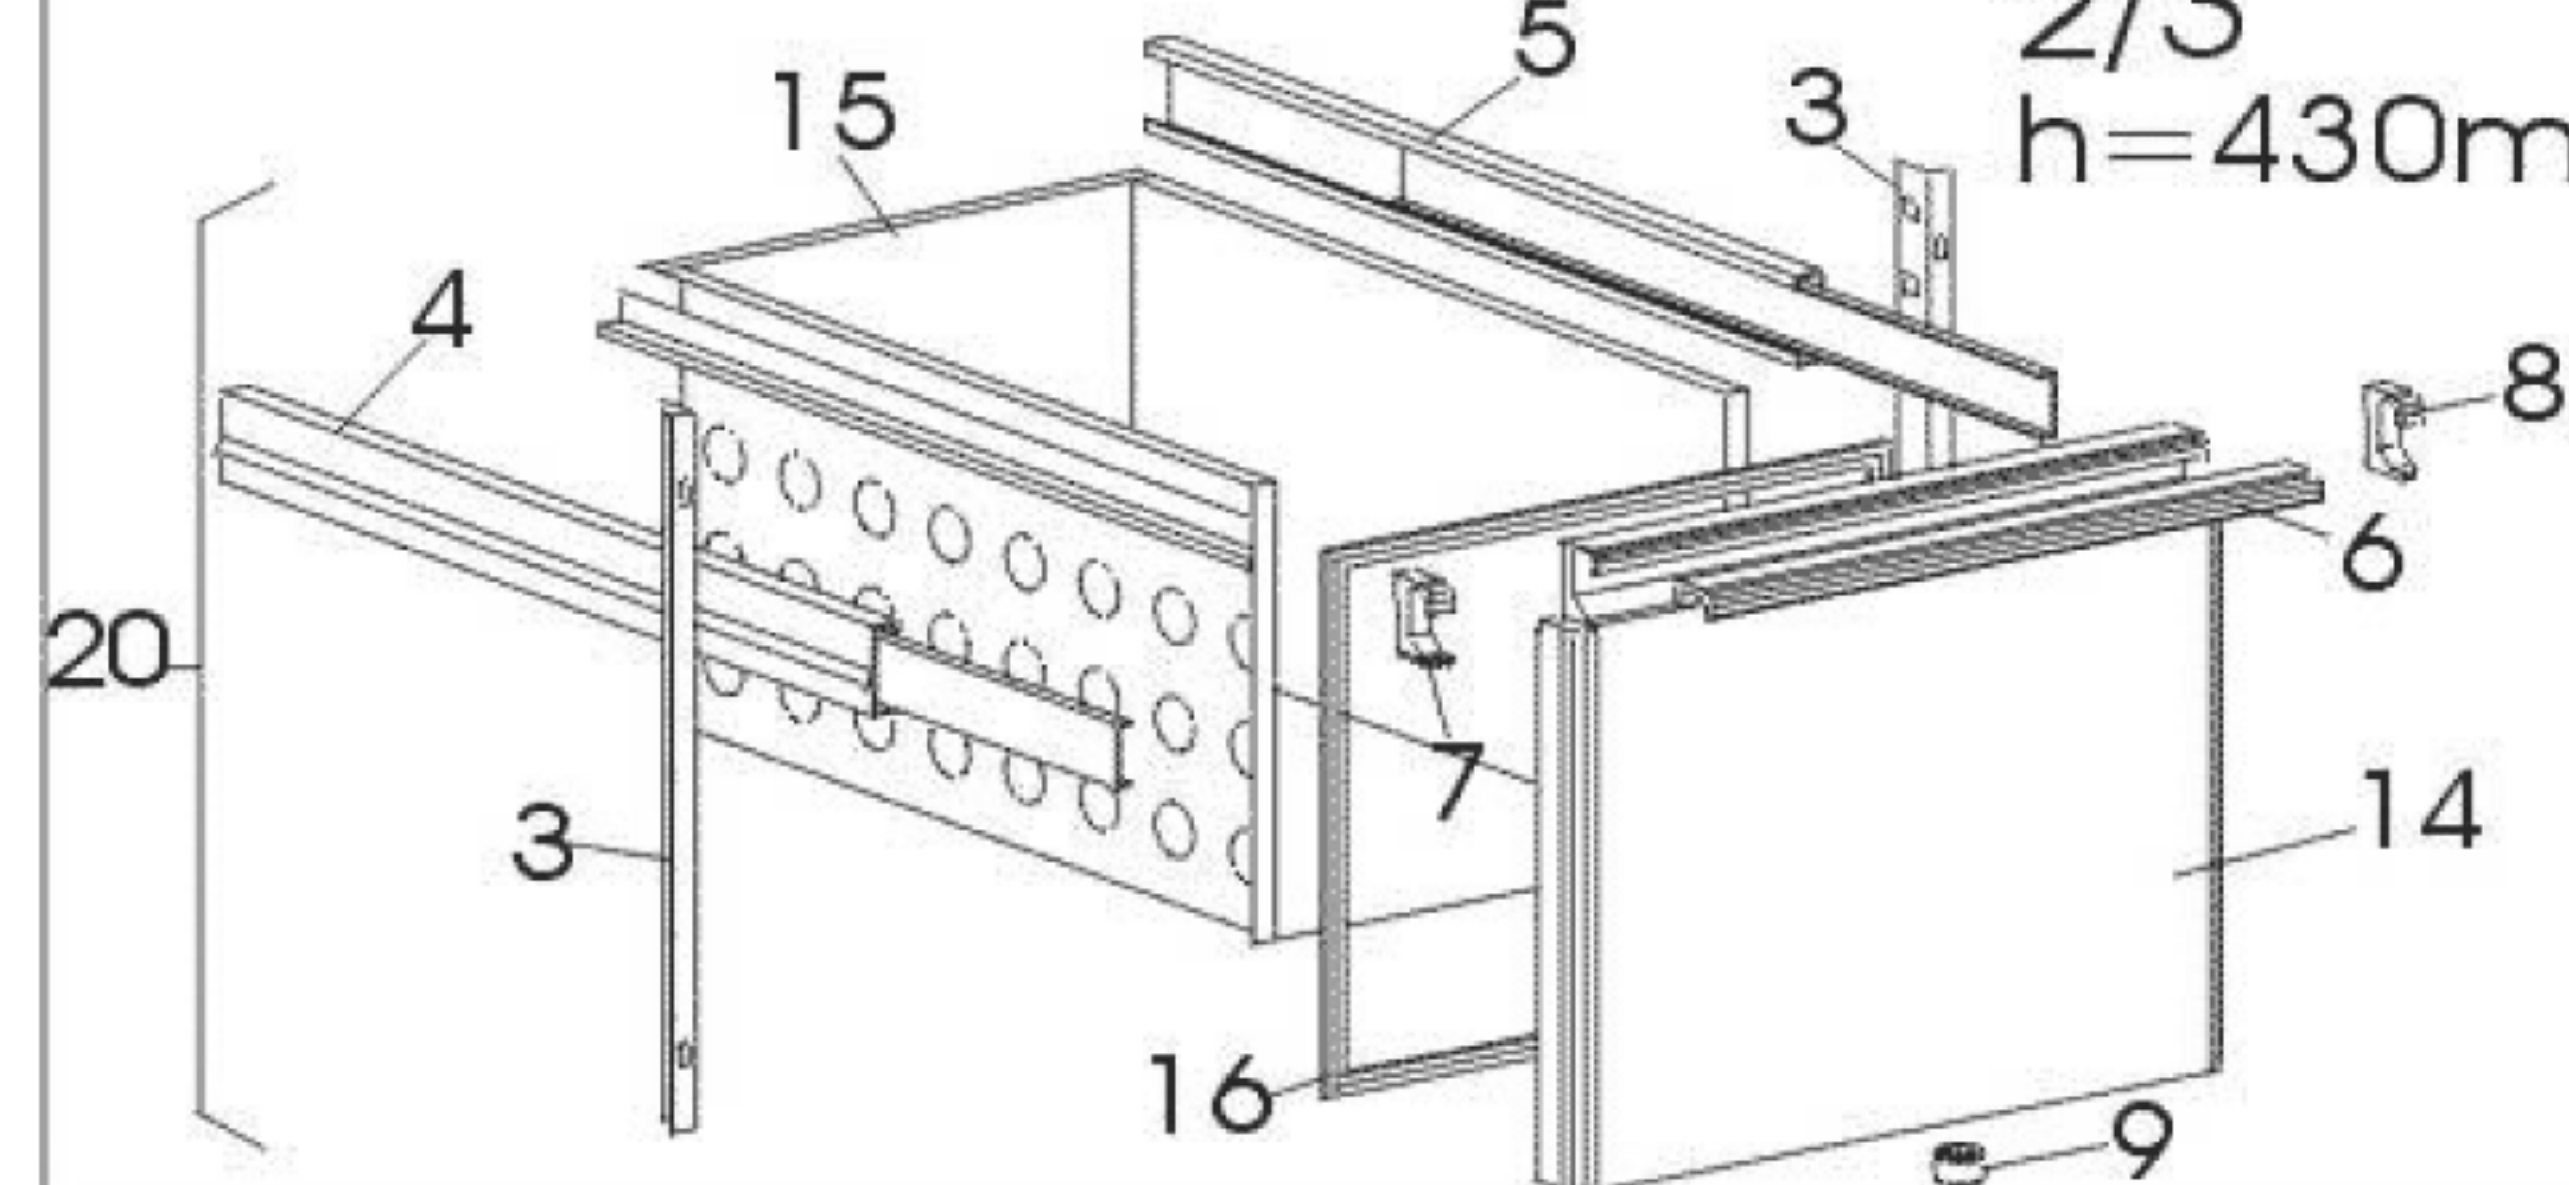

1/3
h=210mm

1/2
h=320mm

2/3
h=430mm

1/2 "F"
h=320mm

Modello Typ Model Modele Modelo

Porte Türe Doors Portes Portas Gabetas	SX	KM1A KM1A/X KM1A/A	KM1A/2 KM1A/2X KM1A/2A	KM1A/4 KM1A/4X KM1A/4A	KM1A/11 KM1A/11X KM1A/11A	KM1B KM1B/X KM1B/A	KM1B/2 KM1B/2X KM1B/2A	KM1B/4 KM1B/4X KM1B/4A	KM1B/6 KM1B/6X KM1B/6A	KM1B/11 KM1B/11X KM1B/11A
	DX	1	---	---	---	1	---	---	---	---
Porte Türe Doors Portes Portas Gabetas	SX	KM1B/22 KM1B/22X KM1B/22A	KM1C KM1C/X KM1C/A	KM1C/2 KM1C/2X KM1C/2A	KM1C/4 KM1C/4X KM1C/4A	KM1C/6 KM1C/6X KM1C/6A	KM1C/8 KM1C/8X KM1C/8A	KM1C/11 KM1C/11X KM1C/11A		
	DX	---	1	---	---	---	---	---		