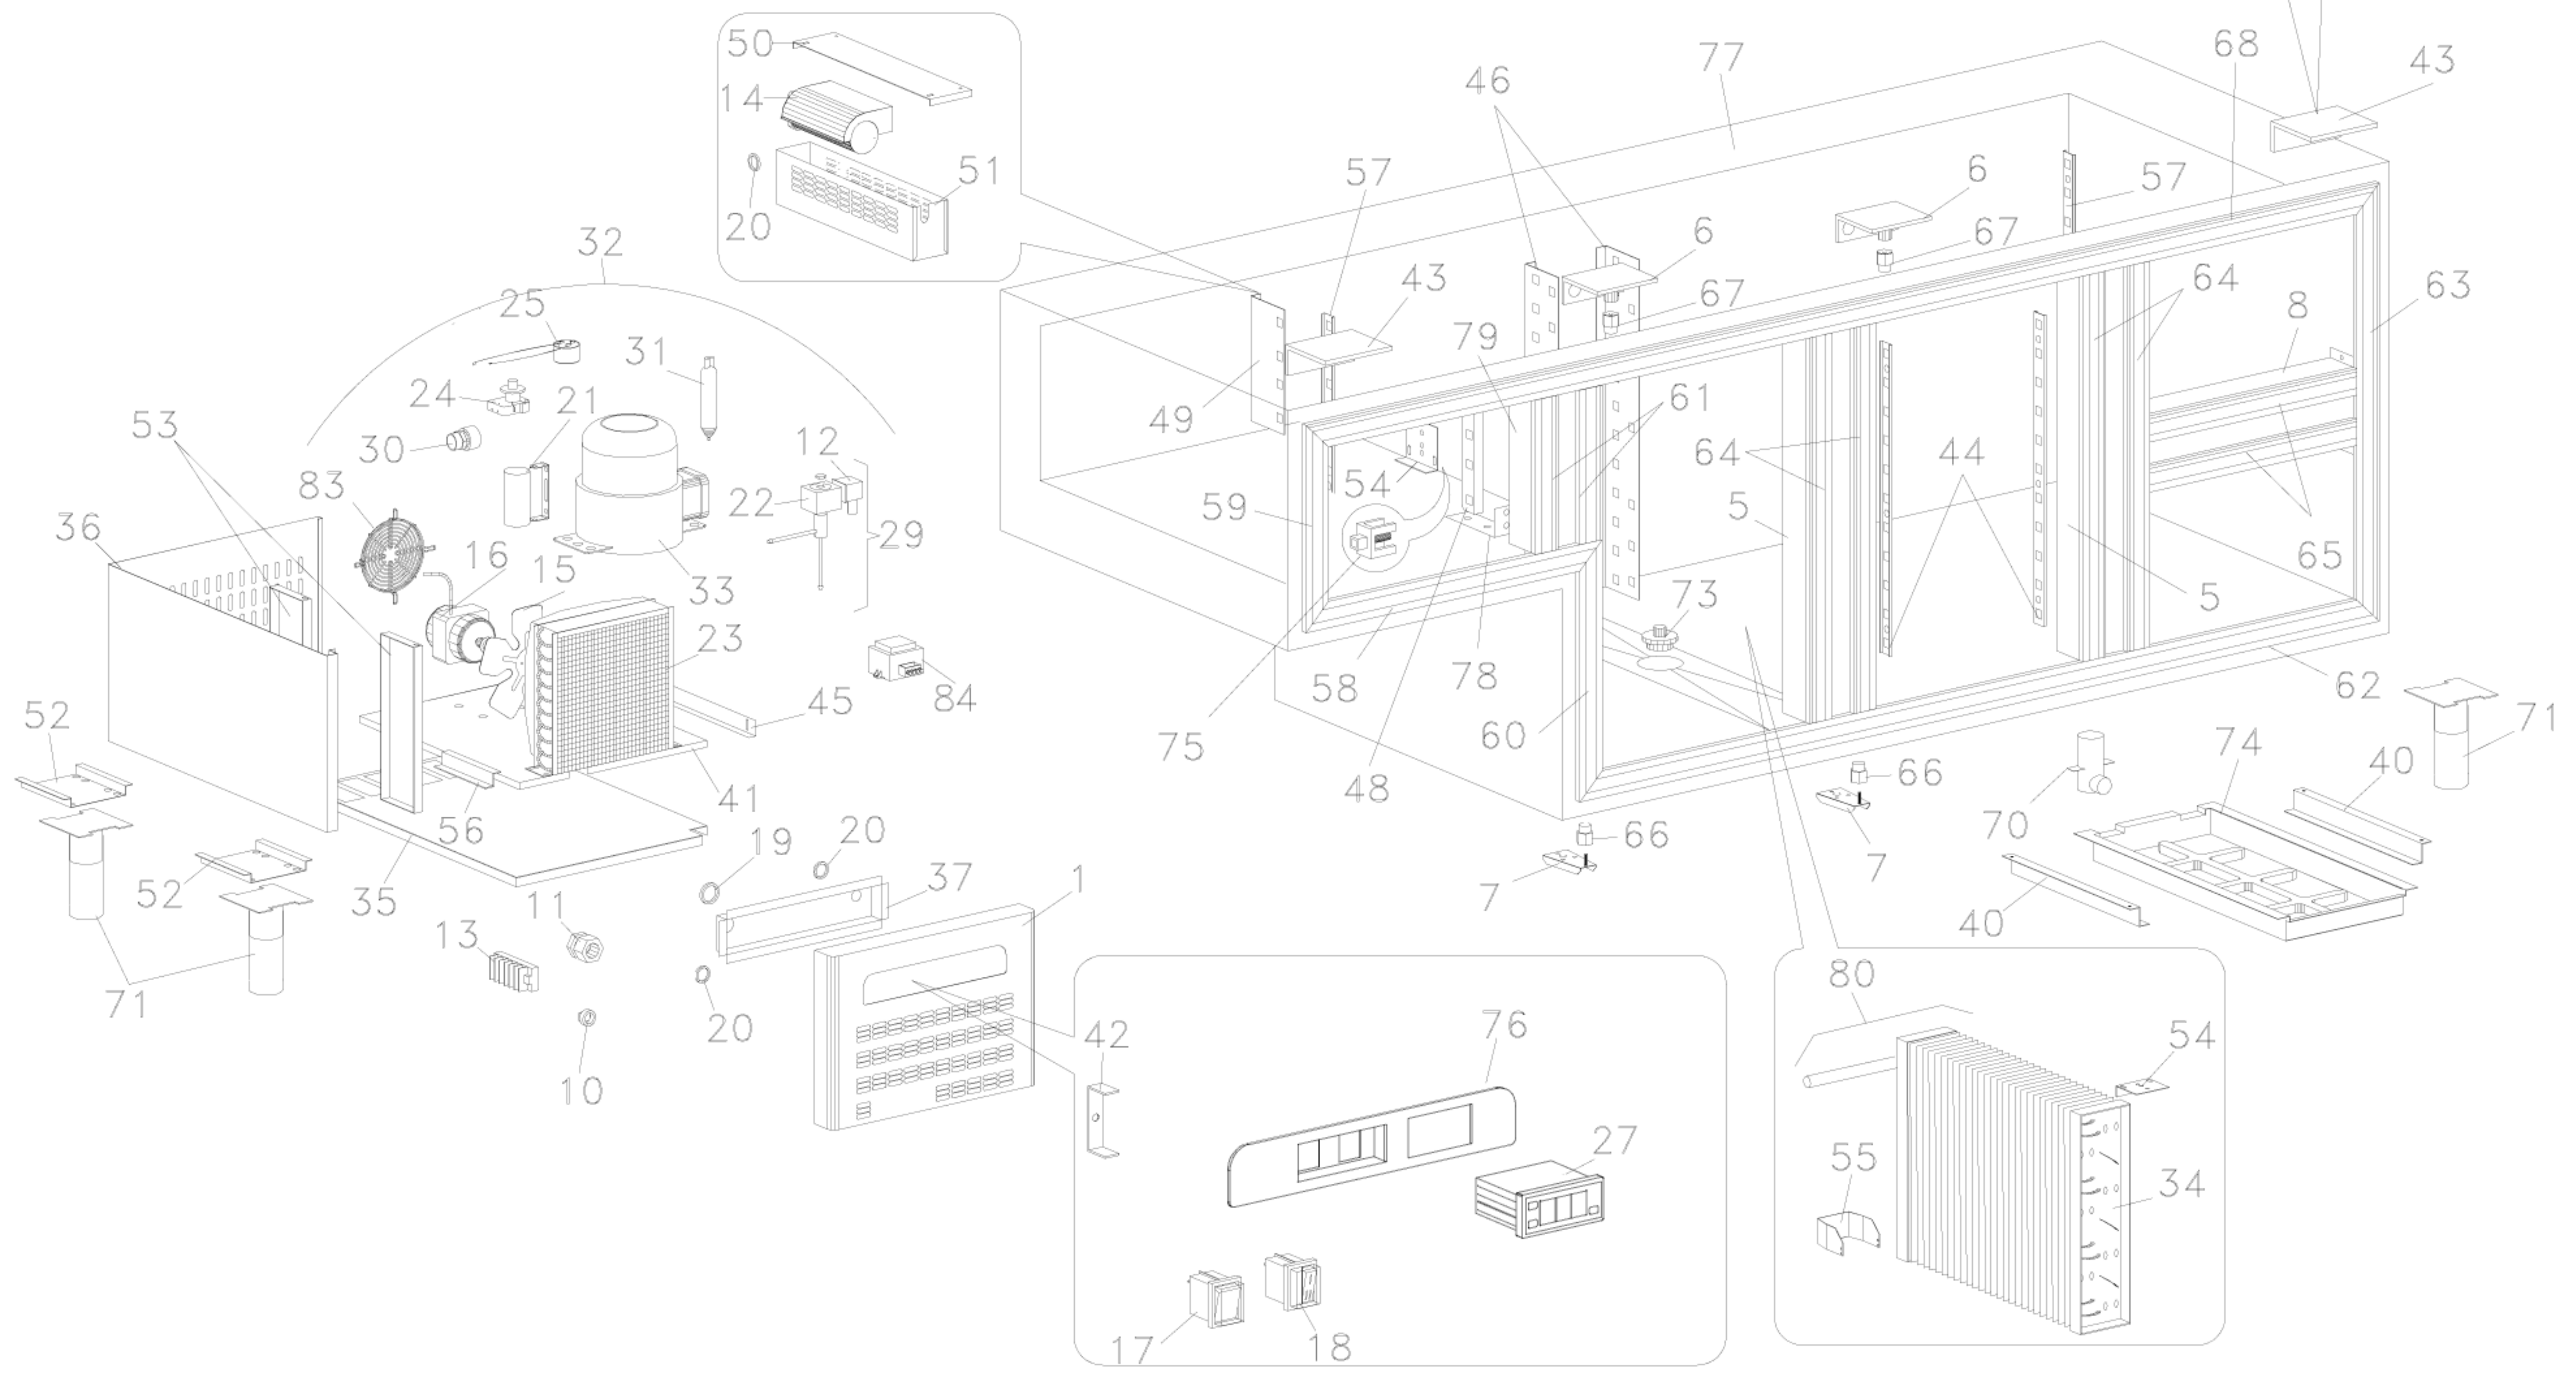

SAGI - BASI REFRIGERATE
 KM1B-11 - 15-12-1999 »

SOLO PER CASSETTI
 DRAWERS ONLY
 NUR FUER SCHBLADEN
 SEULEMENTO POUR TIROIRS
 SOLO GAVETAS

Modello Typ Model Modele Modelo

Porte Türe Doors Portes Portas Gabetas	SX	KM1A KM1A/X KM1A/A	KM1A/2 KM1A/2X KM1A/2A	KM1A/4 KM1A/4X KM1A/4A	KM1A/11 KM1A/11X KM1A/11A	KM1B KM1B/X KM1B/A	KM1B/2 KM1B/2X KM1B/2A	KM1B/4 KM1B/4X KM1B/4A	KM1B/6 KM1B/6X KM1B/6A	KM1B/11 KM1B/11X KM1B/11A
	DX	1	---	---	---	1	---	---	---	---
Porte Türe Doors Portes Portas Gabetas	SX	KM1B/22 KM1B/22X KM1B/22A	KM1C KM1C/X KM1C/A	KM1C/2 KM1C/2X KM1C/2A	KM1C/4 KM1C/4X KM1C/4A	KM1C/6 KM1C/6X KM1C/6A	KM1C/8 KM1C/8X KM1C/8A	KM1C/11 KM1C/11X KM1C/11A		
	DX	---	1	---	---	---	---	---		