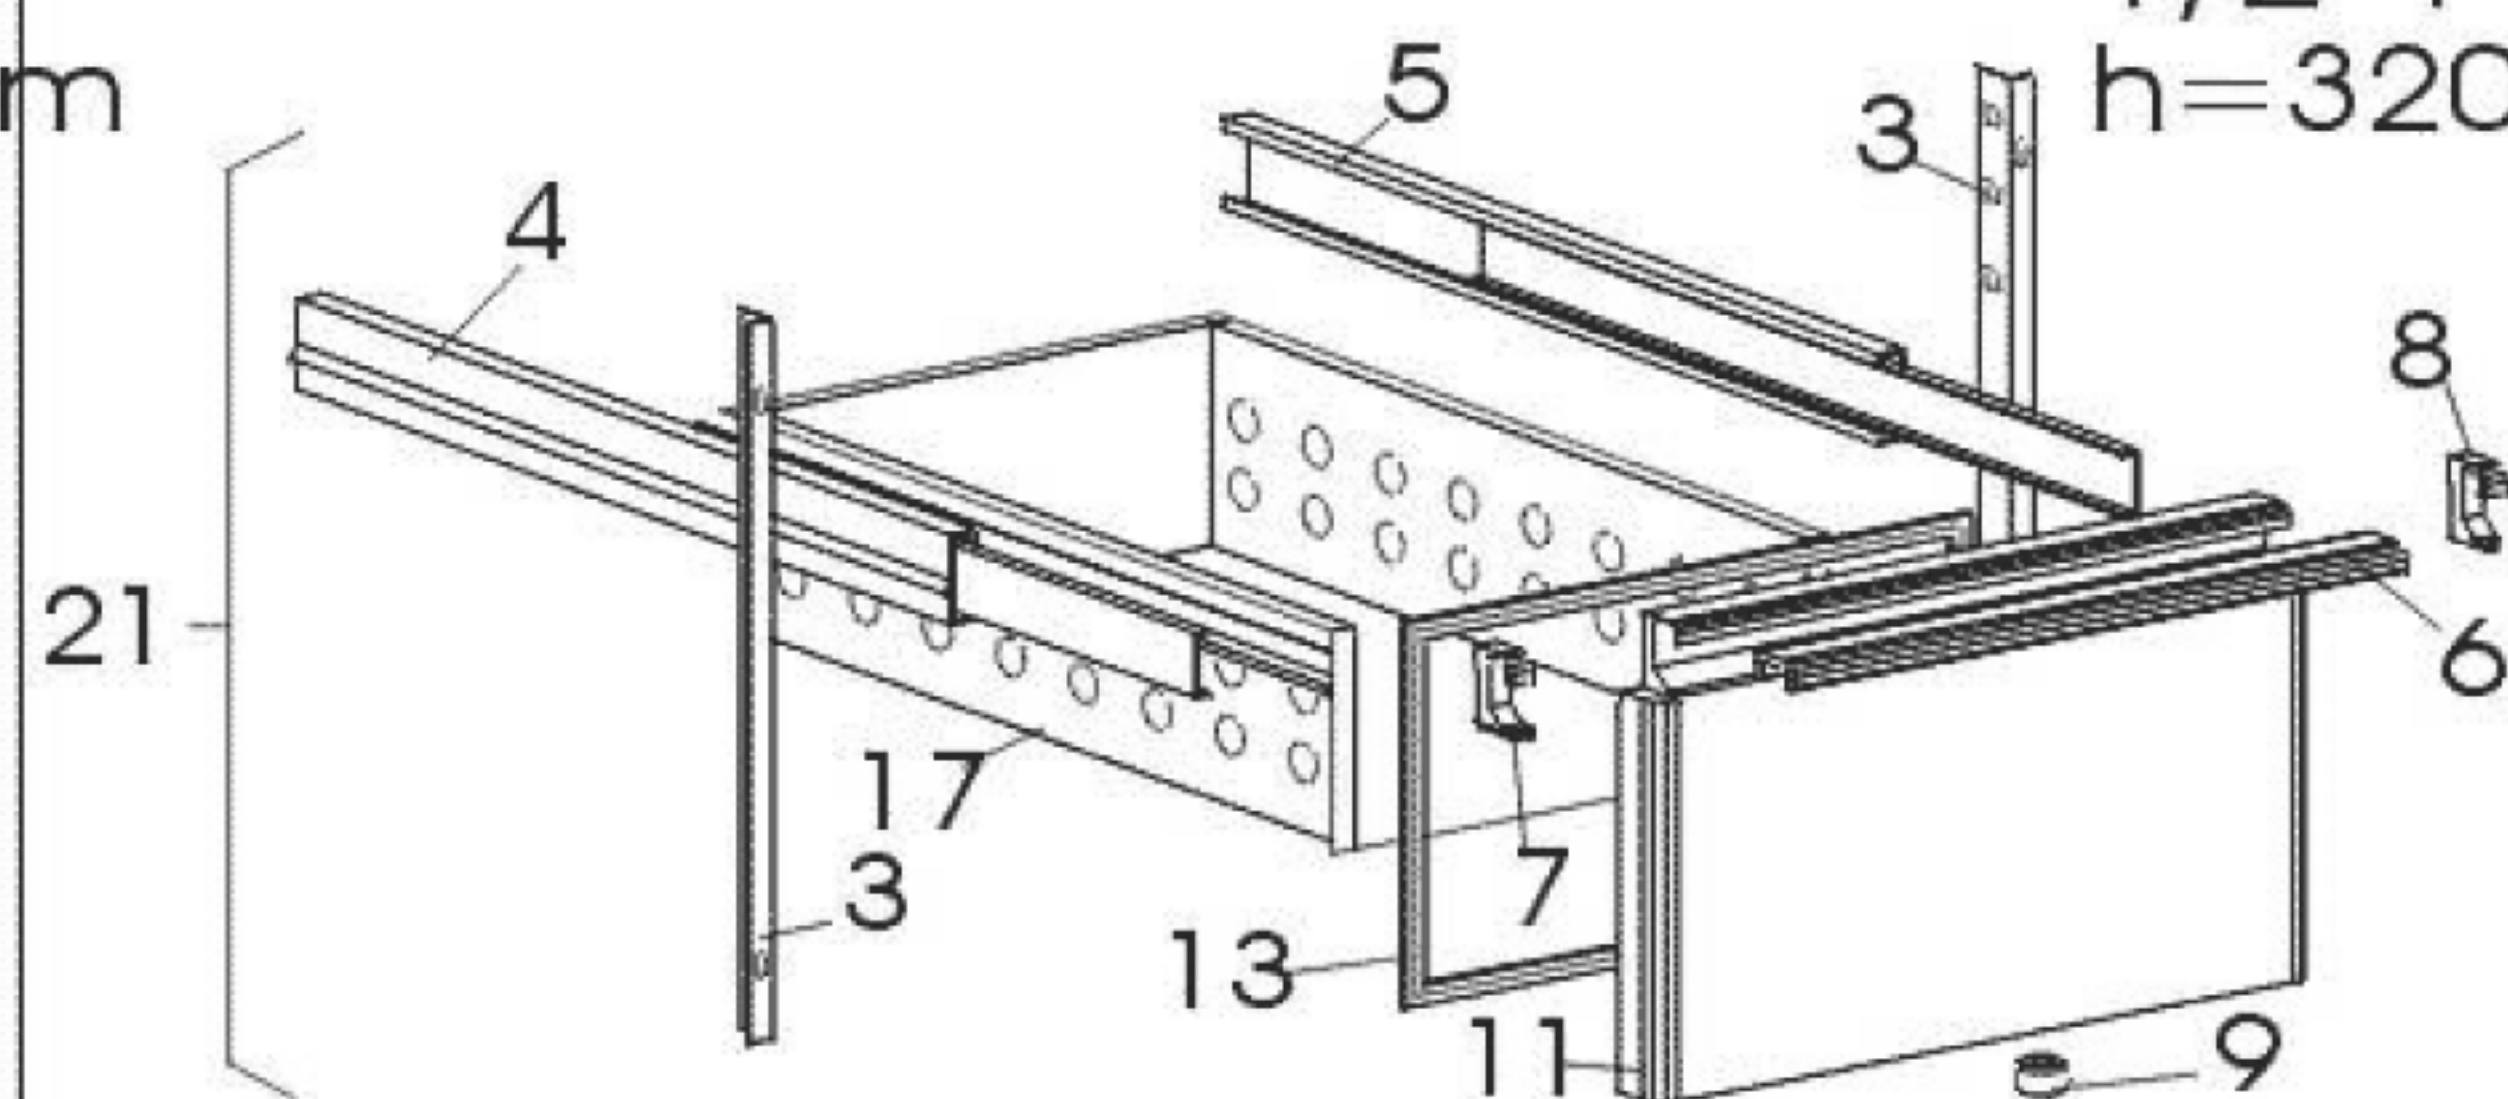

1/3
h=210mm

1/2
h=320mm

2/3
h=430mm

1/2 "F"
h=320mm

Modello Typ Model Modele Modelo

Porte Türe Doors Portes Portas Gabetas	SX	KM1A KM1A/X KM1A/A	KM1A/2 KM1A/2X KM1A/2A	KM1A/4 KM1A/4X KM1A/4A	KM1A/11 KM1A/11X KM1A/11A	KM1B KM1B/X KM1B/A	KM1B/2 KM1B/2X KM1B/2A	KM1B/4 KM1B/4X KM1B/4A	KM1B/6 KM1B/6X KM1B/6A	KM1B/11 KM1B/11X KM1B/11A
	DX	1	---	---	---	1	---	---	---	---
Porte Türe Doors Portes Portas Gabetas	SX	KM1B/22 KM1B/22X KM1B/22A	KM1C KM1C/X KM1C/A	KM1C/2 KM1C/2X KM1C/2A	KM1C/4 KM1C/4X KM1C/4A	KM1C/6 KM1C/6X KM1C/6A	KM1C/8 KM1C/8X KM1C/8A	KM1C/11 KM1C/11X KM1C/11A		
	DX	---	1	---	---	---	---	---		