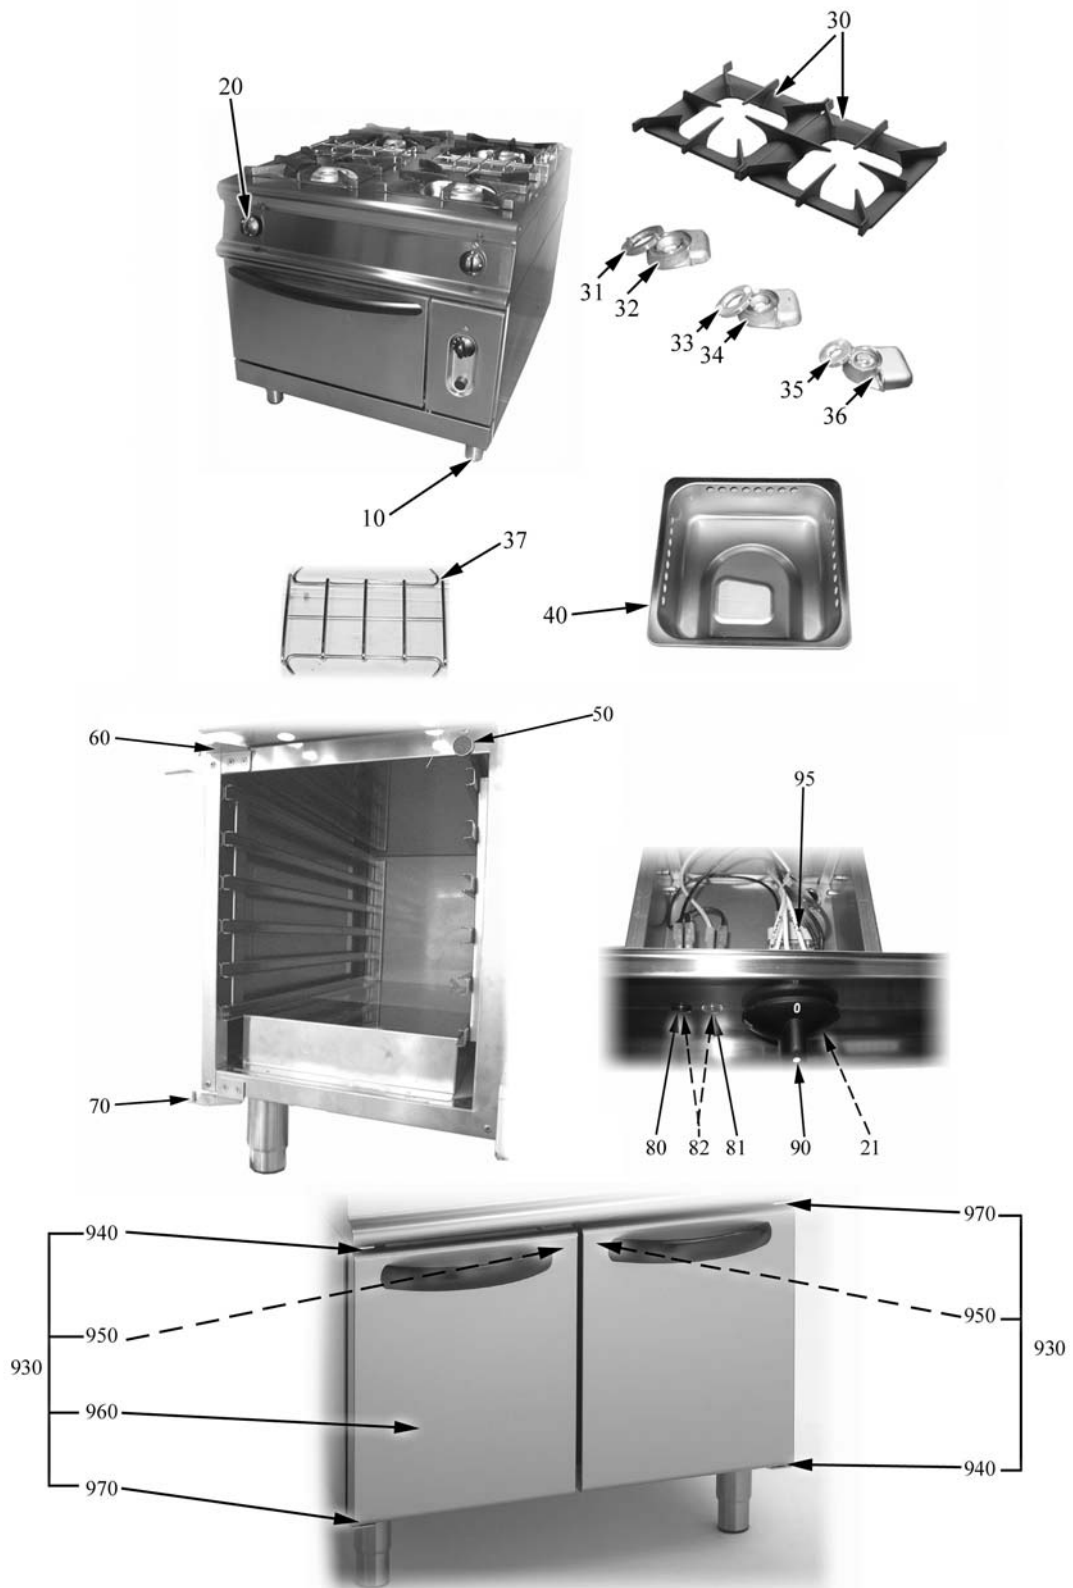

Parti di ricambio

Parti di ricambio

Parti di ricambio

ID	Tipo	Descrizione	Codici
Module: Parti esterne fuochi, armadio caldo e kit porte			
10	45G,90G,135G,90GG,90GE,135GG,135GGE,135GE,135GEE,45G1P,90G1P,135G2P,90GG1P,90GE1P,135GG2P,135GGE2P,135GE2P,135GEE2P,45GP,90GP,135GP,90GGP,90GEP,135GGP,135GGEP,135GEP,135GEEP	Piedino	826490142
20		Manopola cucina gas nera	2599300
21	135GGE,135GEE,135GGE2P,135GEE2P,135GGEP,135GEEP	Guarnizione manopola	2519490
30		Griglia smaltata	6A003900
31	45G,90G,135G,90GG,90GE,135GG,135GGE,135GE,135GEE,45G1P,90G1P,135G2P,90GG1P,90GE1P,135GG2P,135GGE2P,135GE2P,135GEE2P,45TG,90TG,135TG,45TG1P,90TG1P,135TG2P	Bruciatore (spartifiamma "C")	2510352
32	45G,90G,135G,90GG,90GE,135GG,135GGE,135GE,135GEE,45G1P,90G1P,135G2P,90GG1P,90GE1P,135GG2P,135GGE2P,135GE2P,135GEE2P,45TG,90TG,135TG,45TG1P,90TG1P,135TG2P	Bruciatore (bicchiere "C")	2510351
33	90G,135G,90GG,90GE,135GG,135GGE,135GE,135GEE,90TG,135TG,90G1P,135G2P,90GG1P,90GE1P,135GG2P,135GGE2P,135GE2P,135GEE2P,90TG1P,135TG2P	Bruciatore (spartifiamma "D")	2510355
34	90G,135G,90GG,90GE,135GG,135GGE,135GE,135GEE,90TG,135TG,90G1P,135G2P,90GG1P,90GE1P,135GG2P,135GGE2P,135GE2P,135GEE2P,90TG1P,135TG2P	Bruciatore (bicchiere "D")	2510354
35		Bruciatore (spartifiamma "E") 7-10 kW	2510341
36		Bruciatore (bicchiere "E") 7-10 kW	2510357
37		Griglia inox	2517030
40		Bacinella	2571050
50	135GG,135GGE,135GE,135GEE,135GG2P,135GGE2P,135GE2P,135GEE2P,135GGP,135GGEP,135GEP,135GEEP	Magnete	826900011
60	135GG,135GGE,135GE,135GEE,135GG2P,135GGE2P,135GE2P,135GEE2P,135GGP,135GGEP,135GEP,135GEEP	Cerniera superiore sx inferiore dx porta	2547870
70	135GG,135GGE,135GE,135GEE,135GG2P,135GGE2P,135GE2P,135GEE2P,135GGP,135GGEP,135GEP,135GEEP	Cerniera superiore dx inferiore sx porta	2547860
80	135GGE,135GEE,135GGE2P,135GEE2P,135GGEP,135GEEP	Gemma verde	6A038507
81	135GGE,135GEE,135GGE2P,135GEE2P,135GGEP,135GEEP	Gemma bianca	6A039207
82	135GGE,135GEE,135GGE2P,135GEE2P,135GGEP,135GEEP	Segnalatori luminosi	6A038506
90	135GGE,135GEE,135GGE2P,135GEE2P,135GGEP,135GEEP	Manopola nera per armadio caldo e bagno maria elett	2599310
95	135GGE,135GEE,135GGE2P,135GEE2P,135GGEP,135GEEP	Interruttore termostato	826630230
930	45G,90G,135G,45G1P,90G1P,135G2P,45GP,90GP,135GP	Kit porta	2593510
940	45G,90G,135G,45G1P,90G1P,135G2P,45GP,90GP,135GP	Cerniera inferiore destra superiore sinistra porta	2547870
950	45G,90G,135G,45G1P,90G1P,135G2P,45GP,90GP,135GP	Magnete	826900011
960	45G,90G,135G,45G1P,90G1P,135G2P,45GP,90GP,135GP	Porta	2593160
970	45G,90G,135G,45G1P,90G1P,135G2P,45GP,90GP,135GP	Cerniera inferiore sinistra superiore destra porta	2547860