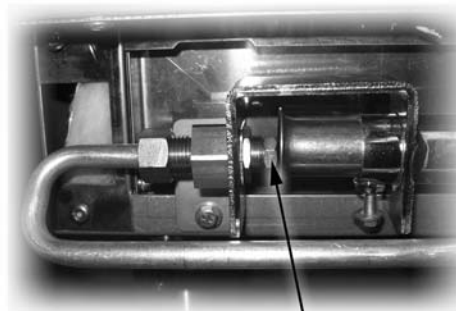

Parti di ricambio

ID	Tipo	Descrizione	Codici
Module: Componenti forno a gas (valvola,bruciatore)			
520	90GG,135GG,135GGE,90GG1P,135GG2P,135GGE2P,90GGP,135GGP,135GGEP	Raccordo bicono	6A011608
530	90GG,135GG,135GGE,90GG1P,135GG2P,135GGE2P,90GGP,135GGP,135GGEP	Ugello 16.2	6A013240
530	90GG,135GG,135GGE,90GG1P,135GG2P,135GGE2P,90GGP,135GGP,135GGEP	Ugello 27.2	6A013230
530	90GG,135GG,135GGE,90GG1P,135GG2P,135GGE2P,90GGP,135GGP,135GGEP	Ugello 38R	2510332
530	90GG,135GG,135GGE,90GG1P,135GG2P,135GGE2P,90GGP,135GGP,135GGEP	Ugello 32.2	2510334
540	90GG,135GG,135GGE,90GG1P,135GG2P,135GGE2P,90GGP,135GGP,135GGEP	Dado	6A017000
550	90GG,135GG,135GGE,90GG1P,135GG2P,135GGE2P,90GGP,135GGP,135GGEP	Pilota	6A013220
560	90GG,135GG,135GGE,90GG1P,135GG2P,135GGE2P,90GGP,135GGP,135GGEP	Bruciatore	826390081
570	90GG,135GG,135GGE,90GG1P,135GG2P,135GGE2P,90GGP,135GGP,135GGEP	Candela	6A013302
610	90GG,135GG,135GGE,90GG1P,135GG2P,135GGE2P,90GGP,135GGP,135GGEP	Bicono	6A016900
630	90GG,135GG,135GGE,90GG1P,135GG2P,135GGE2P,90GGP,135GGP,135GGEP	Portaugello	822450440
640	90GG,135GG,135GGE,90GG1P,135GG2P,135GGE2P,90GGP,135GGP,135GGEP	Dado M15x1	822180010
920	90GG,135GG,135GGE,90GG1P,135GG2P,135GGE2P,90GGP,135GGP,135GGEP	Attacco manopola	2518650

45G=110/45CG, 45TG=110/45TCG, 90G=110/90CG, 90TG=110/90TCG, 135G=110/135CG, 135TG=110/135TCG, 90GG=110/90CGG, 90GE=110/90CGE, 135GG=110/135CGG, 135GGE=110/135CGGE, 135GE=110/135CGE, 135GEE=110/135CGEE, 45G1P=110/45CG1P, 45TG1P=110/45TCG1P, 90G1P=110/90CG1P, 90TG1P=110/90TCG1P, 135G2P=110/135CG2P, 135TG2P=110/135TCG2P, 90GG1P=110/90CGG1P, 90GE1P=110/90CGE1P, 135GG2P=110/135CGG2P, 135GGE2P=110/135CGGE2P, 135GE2P=110/135CGE2P, 135GEE2P=110/135CGEE2P, 45GP=110/45CGP, 45TGP=110/45TCGP, 90GP=110/90CGP, 90TGP=110/90TCGP, 135GP=110/135CGP, 135TGP=110/135TCGP, 90GGP=110/90CGGP, 90GEP=110/90CGEP, 135GGP=110/135CGGP, 135GGEP=110/135CGGEP, 135GEP=110/135CGEP, 135GEEP=110/135CGEEP

A=3/N/PE~400/230V 50Hz, H=3/PE~230V 50Hz, P=1/N/PE~220-240V 50Hz

710