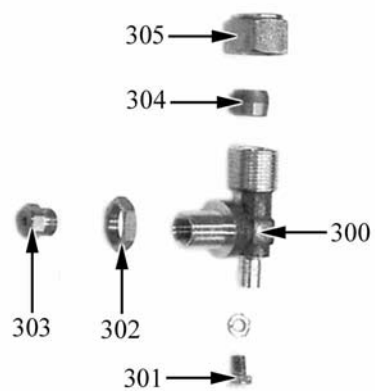

Parti di ricambio

ID	Tipo	Descrizione	Codici
Module: Bruciatori e condutture fuochi aperti Tipo "E" 7 kW-"E" 10 kW			
240		Pilota	2510359
280		Venturi bruciatore "E" 7-10 kW	2510349
290		Tubo portafiamma	2518999
300		Raccordo	6A014708
310		Regolatore d'aria	2519002
230		Rubinetto	6A011490
270		Termocoppia	6A011905
330		Conduttura d. 4 destra o centrale	2516041
390		Vite	2510610
400		Conduttura d. 10 destra o centrale	2516035
250		Conduttura d. 4 sinistra	2516042
260		Conduttura d. 10 sinistra	2516036

45G=110/45CG, 45TG=110/45TCG, 90G=110/90CG, 90TG=110/90TCG, 135G=110/135CG, 135TG=110/135TCG, 90GG=110/90CGG, 90GE=110/90CGE, 135GG=110/135CGG, 135GGE=110/135CGGE, 135GE=110/135CGE, 135GEE=110/135CGEE, 45G1P=110/45CG1P, 45TG1P=110/45TCG1P, 90G1P=110/90CG1P, 90TG1P=110/90TCG1P, 135G2P=110/135CG2P, 135TG2P=110/135TCG2P, 90GG1P=110/90CGG1P, 90GE1P=110/90CGE1P, 135GG2P=110/135CGG2P, 135GGE2P=110/135CGGE2P, 135GE2P=110/135CGE2P, 135GEE2P=110/135CGEE2P, 45GP=110/45CGP, 45TGP=110/45TCGP, 90GP=110/90CGP, 90TGP=110/90TCGP, 135GP=110/135CGP, 135TGP=110/135TCGP, 90GGP=110/90CGGP, 90GEP=110/90CGEP, 135GGP=110/135CGGP, 135GGEP=110/135CGGEP, 135GEP=110/135CGEP, 135GEPP=110/135CGEPP

A=3/N/PE~400/230V 50Hz, H=3/PE~230V 50Hz, P=1/N/PE~220-240V 50Hz