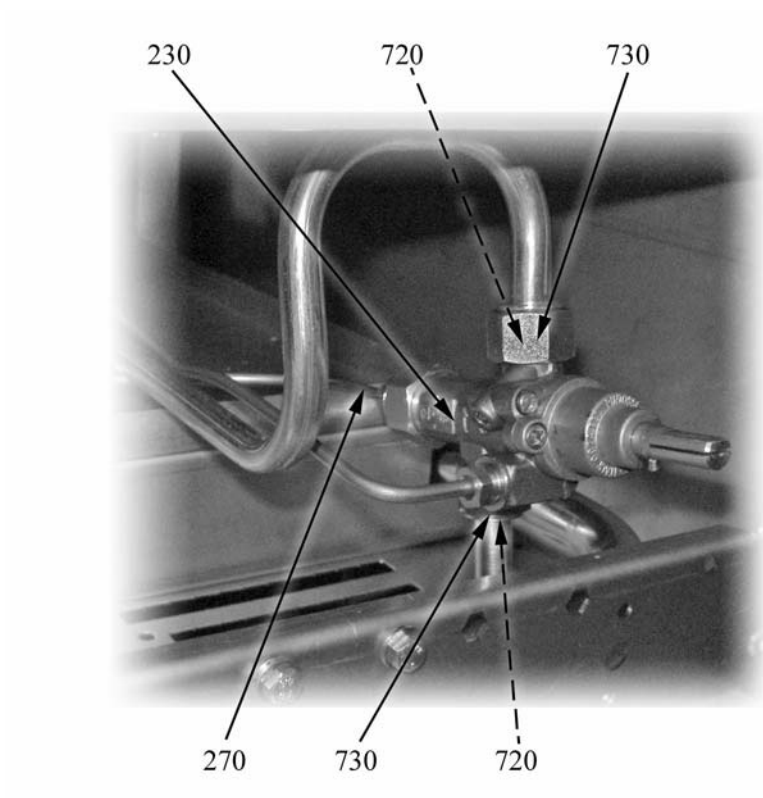

Parti di ricambio

ID	Tipo	Descrizione	Codici
Module:Rubinetto			
230		Rubinetto	6A011490
270		Termocoppia	6A011905
720		Bicono	6A011480
730		Dado	6A011485

45G=110/45CG, 45TG=110/45TCG, 90G=110/90CG, 90TG=110/90TCG, 135G=110/135CG, 135TG=110/135TCG, 90GG=110/90CGG, 90GE=110/90CGE, 135GG=110/135CGG, 135GGE=110/135CGGE, 135GE=110/135CGE, 135GEE=110/135CGEE, 45G1P=110/45CG1P, 45TG1P=110/45TCG1P, 90G1P=110/90CG1P, 90TG1P=110/90TCG1P, 135G2P=110/135CG2P, 135TG2P=110/135TCG2P, 90GG1P=110/90CGG1P, 90GE1P=110/90CGE1P, 135GG2P=110/135CGG2P, 135GGE2P=110/135CGGE2P, 135GE2P=110/135CGE2P, 135GEE2P=110/135CGEE2P, 45GP=110/45CGP, 45TGP=110/45TCGP, 90GP=110/90CGP, 90TGP=110/90TCGP, 135GP=110/135CGP, 135TGP=110/135TCGP, 90GGP=110/90CGGP, 90GEP=110/90CGEP, 135GGP=110/135CGGP, 135GGEP=110/135CGGEP, 135GEP=110/135CGEP, 135GEEP=110/135CGEEP

A=3/N/PE~400/230V 50Hz, H=3/PE~230V 50Hz, P=1/N/PE~220-240V 50Hz