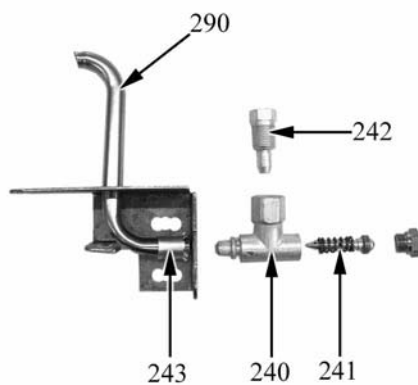

Parti di ricambio

ID	Tipo	Descrizione	Codici
Module: Pilota fuochi aperti			
240		Pilota	2510359
241		Ugello 45	6A013116
241		Ugello 20	6A013101
241		Ugello 35	6A013103
242		Raccordo bicono	6A011608
243		Regolatore d'aria	6A013104
290		Tubo portafiamma	2518999

45G=110/45CG, 45TG=110/45TCG, 90G=110/90CG, 90TG=110/90TCG, 135G=110/135CG, 135TG=110/135TCG, 90GG=110/90CGG, 90GE=110/90CGE, 135GG=110/135CGG, 135GGE=110/135CGGE, 135GE=110/135CGE, 135GEE=110/135CGEE, 45G1P=110/45CG1P, 45TG1P=110/45TCG1P, 90G1P=110/90CG1P, 90TG1P=110/90TCG1P, 135G2P=110/135CG2P, 135TG2P=110/135TCG2P, 90GG1P=110/90CGG1P, 90GE1P=110/90CGE1P, 135GG2P=110/135CGG2P, 135GGE2P=110/135CGGE2P, 135GE2P=110/135CGE2P, 135GEE2P=110/135CGEE2P, 45GP=110/45CGP, 45TGP=110/45TCGP, 90GP=110/90CGP, 90TGP=110/90TCGP, 135GP=110/135CGP, 135TGP=110/135TCGP, 90GGP=110/90CGGP, 90GEP=110/90CGEP, 135GGP=110/135CGGP, 135GGEP=110/135CGGEP, 135GEP=110/135CGEP, 135GEPP=110/135CGEPP

A=3/N/PE~400/230V 50Hz, H=3/PE~230V 50Hz, P=1/N/PE~220-240V 50Hz