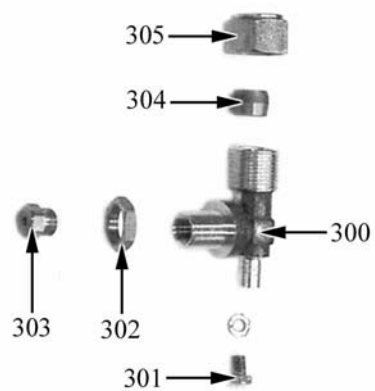

Parti di ricambio

ID	Tipo	Descrizione	Codici
Module: Bruciatori e condutture fuochi aperti Tipo "E" 7 kW-"E" 10 kW			
240		Pilota	2510359
280		Venturi bruciatore "E" 7-10 kW	2510349
290		Tubo portafiamma	2518999
300		Raccordo	6A014708
310		Regolatore d'aria	2519002
230		Rubinetto	6A011490
270		Termocoppia	6A011905
330		Conduttura d. 4 destra o centrale	2516041
390		Vite	2510610
400		Conduttura d. 10 destra o centrale	2516035
250		Conduttura d. 4 sinistra	2516042
260		Conduttura d. 10 sinistra	2516036

45G=110/45CG, 45TG=110/45TCG, 90G=110/90CG, 90TG=110/90TCG, 135G=110/135CG, 135TG=110/135TCG, 90GG=110/90CGG, 90GE=110/90CGE, 135GG=110/135CGG, 135GGE=110/135CGGE, 135GE=110/135CGE, 135GEE=110/135CGEE, 45G1P=110/45CG1P, 45TG1P=110/45TCG1P, 90G1P=110/90CG1P, 90TG1P=110/90TCG1P, 135G2P=110/135CG2P, 135TG2P=110/135TCG2P, 90GG1P=110/90CGG1P, 90GE1P=110/90CGE1P, 135GG2P=110/135CGG2P, 135GGE2P=110/135CGGE2P, 135GE2P=110/135CGE2P, 135GEE2P=110/135CGEE2P, 45GP=110/45CGP, 45TGP=110/45TCGP, 90GP=110/90CGP, 90TGP=110/90TCGP, 135GP=110/135CGP, 135TGP=110/135TCGP, 90GGP=110/90CGGP, 90GEP=110/90CGEP, 135GGP=110/135CGGP, 135GGEP=110/135CGGEP, 135GEP=110/135CGEP, 135GEPP=110/135CGEEP

A=3/N/PE~400/230V 50Hz, H=3/PE~230V 50Hz, P=1/N/PE~220-240V 50Hz