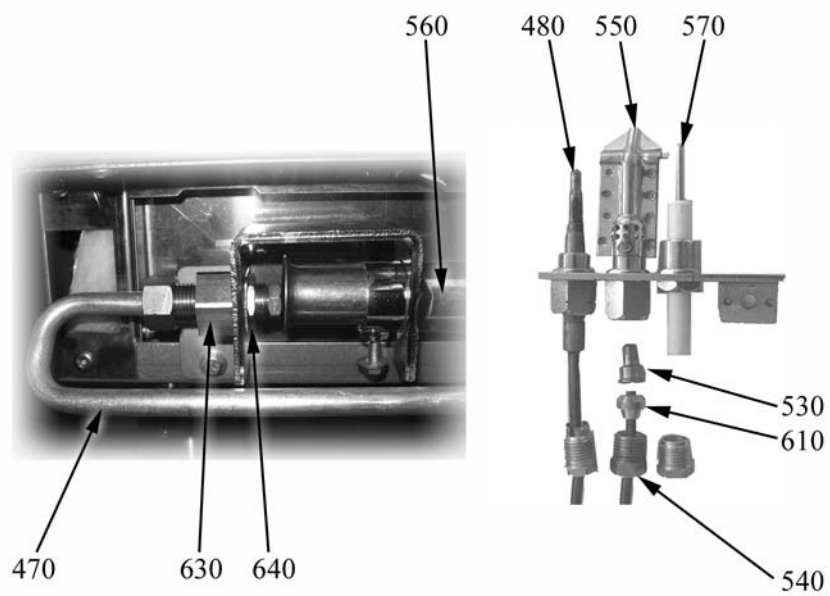

Parti di ricambio

ID	Tipo	Descrizione	Codici
Module: Componenti forno a gas (valvola,bruciatore)			
520	90GG,135GG,135GGE,90GG1P,135GG2P,135GGE2P,90GGP,135GGP,135GGEP	Raccordo bicono	6A011608
530	90GG,135GG,135GGE,90GG1P,135GG2P,135GGE2P,90GGP,135GGP,135GGEP	Ugello 16.2	6A013240
530	90GG,135GG,135GGE,90GG1P,135GG2P,135GGE2P,90GGP,135GGP,135GGEP	Ugello 27.2	6A013230
530	90GG,135GG,135GGE,90GG1P,135GG2P,135GGE2P,90GGP,135GGP,135GGEP	Ugello 38R	2510332
530	90GG,135GG,135GGE,90GG1P,135GG2P,135GGE2P,90GGP,135GGP,135GGEP	Ugello 32.2	2510334
540	90GG,135GG,135GGE,90GG1P,135GG2P,135GGE2P,90GGP,135GGP,135GGEP	Dado	6A017000
550	90GG,135GG,135GGE,90GG1P,135GG2P,135GGE2P,90GGP,135GGP,135GGEP	Pilota	6A013220
560	90GG,135GG,135GGE,90GG1P,135GG2P,135GGE2P,90GGP,135GGP,135GGEP	Bruciatore	826390081
570	90GG,135GG,135GGE,90GG1P,135GG2P,135GGE2P,90GGP,135GGP,135GGEP	Candela	6A013302
610	90GG,135GG,135GGE,90GG1P,135GG2P,135GGE2P,90GGP,135GGP,135GGEP	Bicono	6A016900
630	90GG,135GG,135GGE,90GG1P,135GG2P,135GGE2P,90GGP,135GGP,135GGEP	Portaugello	822450440
640	90GG,135GG,135GGE,90GG1P,135GG2P,135GGE2P,90GGP,135GGP,135GGEP	Dado M15x1	822180010
920	90GG,135GG,135GGE,90GG1P,135GG2P,135GGE2P,90GGP,135GGP,135GGEP	Attacco manopola	2518650

45G=110/45CG, 45TG=110/45TCG, 90G=110/90CG, 90TG=110/90TCG, 135G=110/135CG, 135TG=110/135TCG, 90GG=110/90CGG, 90GE=110/90CGE, 135GG=110/135CGG, 135GGE=110/135CGGE, 135GE=110/135CGE, 135GEE=110/135CGEE, 45G1P=110/45CG1P, 45TG1P=110/45TCG1P, 90G1P=110/90CG1P, 90TG1P=110/90TCG1P, 135G2P=110/135CG2P, 135TG2P=110/135TCG2P, 90GG1P=110/90CGG1P, 90GE1P=110/90CGE1P, 135GG2P=110/135CGG2P, 135GGE2P=110/135CGGE2P, 135GE2P=110/135CGE2P, 135GEE2P=110/135CGEE2P, 45GP=110/45CGP, 45TGP=110/45TCGP, 90GP=110/90CGP, 90TGP=110/90TCGP, 135GP=110/135CGP, 135TGP=110/135TCGP, 90GGP=110/90CGGP, 90GEP=110/90CGEP, 135GGP=110/135CGGP, 135GGEP=110/135CGGEP, 135GEP=110/135CGEP, 135GEEP=110/135CGEEP

A=3/N/PE~400/230V 50Hz, H=3/PE~230V 50Hz, P=1/N/PE~220-240V 50Hz