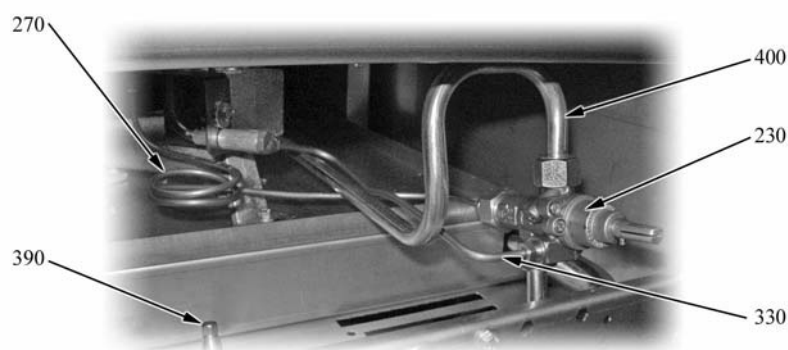

Parti di ricambio

ID	Tipo	Descrizione	Codici
Module: Bruciatori e condutture fuochi aperti Tipo "E" 7 kW-"E" 10 kW			
240		Pilota	2510359
280		Venturi bruciatore "E" 7-10 kW	2510349
290		Tubo portafiamma	2518999
300		Raccordo	6A014708
310		Regolatore d'aria	2519002
230		Rubinetto	6A011490
270		Termocoppia	6A011905
330		Conduttura d. 4 destra o centrale	2516041
390		Vite	2510610
400		Conduttura d. 10 destra o centrale	2516035
250		Conduttura d. 4 sinistra	2516042
260		Conduttura d. 10 sinistra	2516036

45G=110/45CG, 45TG=110/45TCG, 90G=110/90CG, 90TG=110/90TCG, 135G=110/135CG, 135TG=110/135TCG, 90GG=110/90CGG, 90GE=110/90CGE, 135GG=110/135CGG, 135GGE=110/135CGGE, 135GE=110/135CGE, 135GEE=110/135CGEE, 45G1P=110/45CG1P, 45TG1P=110/45TCG1P, 90G1P=110/90CG1P, 90TG1P=110/90TCG1P, 135G2P=110/135CG2P, 135TG2P=110/135TCG2P, 90GG1P=110/90CGG1P, 90GE1P=110/90CGE1P, 135GG2P=110/135CGG2P, 135GGE2P=110/135CGGE2P, 135GE2P=110/135CGE2P, 135GEE2P=110/135CGEE2P, 45GP=110/45CGP, 45TGP=110/45TCGP, 90GP=110/90CGP, 90TGP=110/90TCGP, 135GP=110/135CGP, 135TGP=110/135TCGP, 90GGP=110/90CGGP, 90GEP=110/90CGEP, 135GGP=110/135CGGP, 135GGEP=110/135CGGEP, 135GEP=110/135CGEP, 135GEPP=110/135CGEPP

A=3/N/PE~400/230V 50Hz, H=3/PE~230V 50Hz, P=1/N/PE~220-240V 50Hz