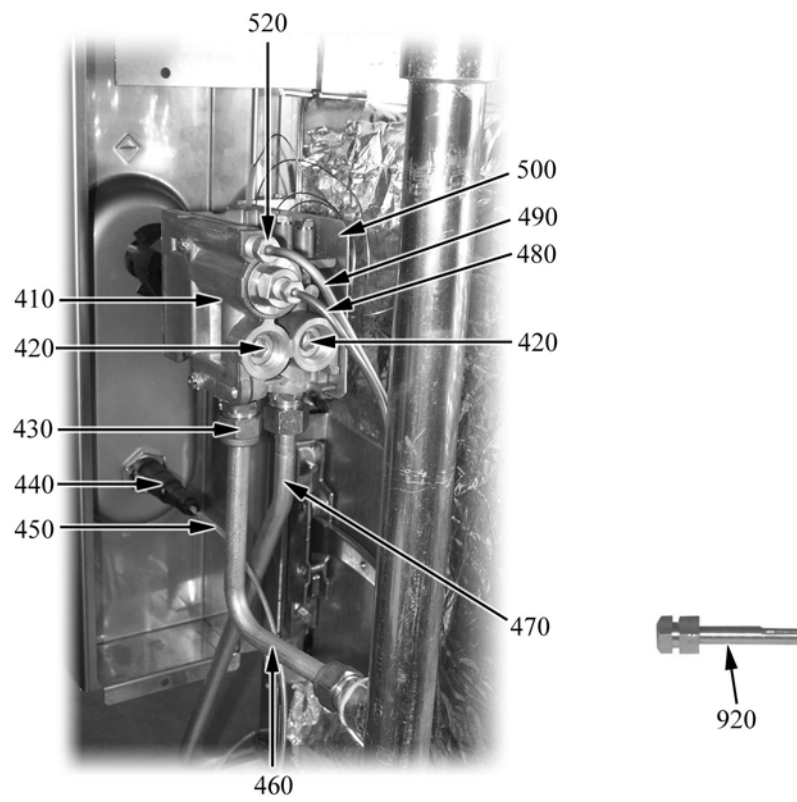

Parti di ricambio

ID	Tipo	Descrizione	Codici
Module: Componenti forno a gas (valvola,bruciatore)			
520	90GG,135GG,135GGE,90GG1P,135GG2P,135GGE2P,90GGP,135GGP,135GGEP	Raccordo bicono	6A011608
530	90GG,135GG,135GGE,90GG1P,135GG2P,135GGE2P,90GGP,135GGP,135GGEP	Ugello 16.2	6A013240
530	90GG,135GG,135GGE,90GG1P,135GG2P,135GGE2P,90GGP,135GGP,135GGEP	Ugello 27.2	6A013230
530	90GG,135GG,135GGE,90GG1P,135GG2P,135GGE2P,90GGP,135GGP,135GGEP	Ugello 38R	2510332
530	90GG,135GG,135GGE,90GG1P,135GG2P,135GGE2P,90GGP,135GGP,135GGEP	Ugello 32.2	2510334
540	90GG,135GG,135GGE,90GG1P,135GG2P,135GGE2P,90GGP,135GGP,135GGEP	Dado	6A017000
550	90GG,135GG,135GGE,90GG1P,135GG2P,135GGE2P,90GGP,135GGP,135GGEP	Pilota	6A013220
560	90GG,135GG,135GGE,90GG1P,135GG2P,135GGE2P,90GGP,135GGP,135GGEP	Bruciatore	826390081
570	90GG,135GG,135GGE,90GG1P,135GG2P,135GGE2P,90GGP,135GGP,135GGEP	Candela	6A013302
610	90GG,135GG,135GGE,90GG1P,135GG2P,135GGE2P,90GGP,135GGP,135GGEP	Bicono	6A016900
630	90GG,135GG,135GGE,90GG1P,135GG2P,135GGE2P,90GGP,135GGP,135GGEP	Portaugello	822450440
640	90GG,135GG,135GGE,90GG1P,135GG2P,135GGE2P,90GGP,135GGP,135GGEP	Dado M15x1	822180010
920	90GG,135GG,135GGE,90GG1P,135GG2P,135GGE2P,90GGP,135GGP,135GGEP	Attacco manopola	2518650

45G=110/45CG, 45TG=110/45TCG, 90G=110/90CG, 90TG=110/90TCG, 135G=110/135CG, 135TG=110/135TCG, 90GG=110/90CGG, 90GE=110/90CGE, 135GG=110/135CGG, 135GGE=110/135CGGE, 135GE=110/135CGE, 135GEE=110/135CGEE, 45G1P=110/45CG1P, 45TG1P=110/45TCG1P, 90G1P=110/90CG1P, 90TG1P=110/90TCG1P, 135G2P=110/135CG2P, 135TG2P=110/135TCG2P, 90GG1P=110/90CGG1P, 90GE1P=110/90CGE1P, 135GG2P=110/135CGG2P, 135GGE2P=110/135CGGE2P, 135GE2P=110/135CGE2P, 135GEE2P=110/135CGEE2P, 45GP=110/45CGP, 45TGP=110/45TCGP, 90GP=110/90CGP, 90TGP=110/90TCGP, 135GP=110/135CGP, 135TGP=110/135TCGP, 90GGP=110/90CGGP, 90GEP=110/90CGEP, 135GGP=110/135CGGP, 135GGEP=110/135CGGEP, 135GEP=110/135CGEP, 135GEEP=110/135CGEEP

A=3/N/PE~400/230V 50Hz, H=3/PE~230V 50Hz, P=1/N/PE~220-240V 50Hz