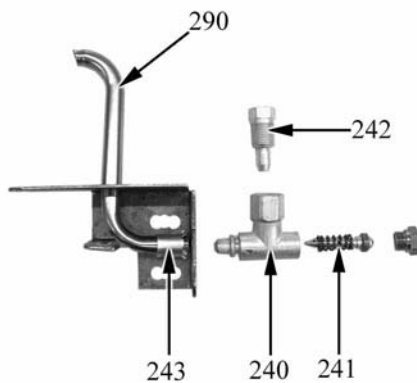

Parti di ricambio

ID	Tipo	Descrizione	Codici
Module: Pilota fuochi aperti			
240		Pilota	2510359
241		Ugello 45	6A013116
241		Ugello 20	6A013101
241		Ugello 35	6A013103
242		Raccordo bicono	6A011608
243		Regolatore d'aria	6A013104
290		Tubo portafiamma	2518999

45G=110/45CG, 45TG=110/45TCG, 90G=110/90CG, 90TG=110/90TCG, 135G=110/135CG, 135TG=110/135TCG, 90GG=110/90CGG, 90GE=110/90CGE, 135GG=110/135CGG, 135GGE=110/135CGGE, 135GE=110/135CGE, 135GEE=110/135CGEE, 45G1P=110/45CG1P, 45TG1P=110/45TCG1P, 90G1P=110/90CG1P, 90TG1P=110/90TCG1P, 135G2P=110/135CG2P, 135TG2P=110/135TCG2P, 90GG1P=110/90CGG1P, 90GE1P=110/90CGE1P, 135GG2P=110/135CGG2P, 135GGE2P=110/135CGGE2P, 135GE2P=110/135CGE2P, 135GEE2P=110/135CGEE2P, 45GP=110/45CGP, 45TGP=110/45TCGP, 90GP=110/90CGP, 90TGP=110/90TCGP, 135GP=110/135CGP, 135TGP=110/135TCGP, 90GGP=110/90CGGP, 90GEP=110/90CGEP, 135GGP=110/135CGGP, 135GGEP=110/135CGGEP, 135GEP=110/135CGEP, 135GEEP=110/135CGEEP

A=3/N/PE~400/230V 50Hz, H=3/PE~230V 50Hz, P=1/N/PE~220-240V 50Hz