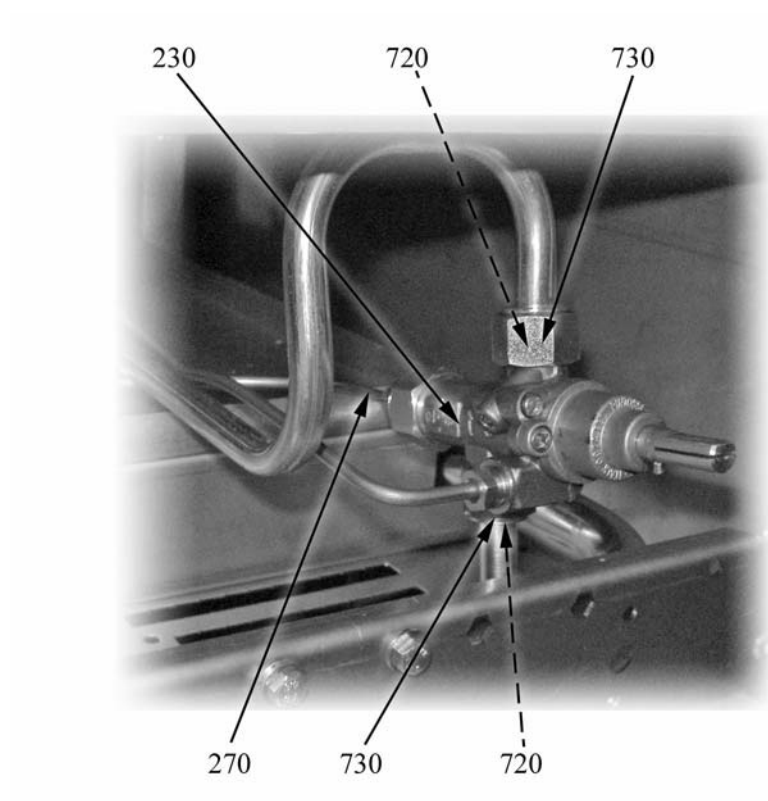

Parti di ricambio

ID	Tipo	Descrizione	Codici
Module:Rubinetto			
230		Rubinetto	6A011490
270		Termocoppia	6A011905
720		Bicono	6A011480
730		Dado	6A011485

45G=110/45CG, 45TG=110/45TCG, 90G=110/90CG, 90TG=110/90TCG, 135G=110/135CG, 135TG=110/135TCG, 90GG=110/90CGG, 90GE=110/90CGE, 135GG=110/135CGG, 135GGE=110/135CGGE, 135GE=110/135CGE, 135GEE=110/135CGEE, 45G1P=110/45CG1P, 45TG1P=110/45TCG1P, 90G1P=110/90CG1P, 90TG1P=110/90TCG1P, 135G2P=110/135CG2P, 135TG2P=110/135TCG2P, 90GG1P=110/90CGG1P, 90GE1P=110/90CGE1P, 135GG2P=110/135CGG2P, 135GGE2P=110/135CGGE2P, 135GE2P=110/135CGE2P, 135GEE2P=110/135CGEE2P, 45GP=110/45CGP, 45TGP=110/45TCGP, 90GP=110/90CGP, 90TGP=110/90TCGP, 135GP=110/135CGP, 135TGP=110/135TCGP, 90GGP=110/90CGGP, 90GEP=110/90CGEP, 135GGP=110/135CGGP, 135GGEP=110/135CGGEP, 135GEP=110/135CGEP, 135GEEP=110/135CGEEP

A=3/N/PE~400/230V 50Hz, H=3/PE~230V 50Hz, P=1/N/PE~220-240V 50Hz