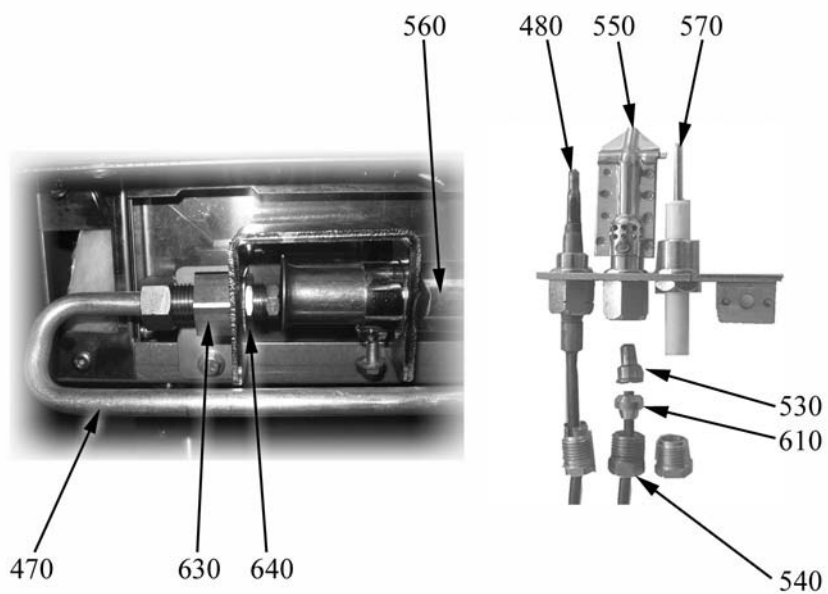

Parti di ricambio

ID	Tipo	Descrizione	Codici
Module: Componenti forno a gas (valvola,bruciatore)			
410	90GG,135GG,135GGE,90GG1P,135GG2P,135GGE2P,90GGP,135GGP,135GGEP	Valvola	8219950
420	90GG,135GG,135GGE,90GG1P,135GG2P,135GGE2P,90GGP,135GGP,135GGEP	Tappo	8219951
430	90GG,135GG,135GGE,90GG1P,135GG2P,135GGE2P,90GGP,135GGP,135GGEP	Raccordo	822450170
440	90GG,135GG,135GGE,90GG1P,135GG2P,135GGE2P,90GGP,135GGP,135GGEP	Accensione piezoelettrica	6A041105
450	90GG,135GG,135GGE,90GG1P,135GG2P,135GGE2P,90GGP,135GGP,135GGEP	Cavo d'accensione	2510698
460	90GG,135GG,135GGE,90GG1P,135GG2P,135GGE2P,90GGP,135GGP,135GGEP	Conduttura	2514615
470	90GG,135GG,135GGE,90GG1P,135GG2P,135GGE2P,90GGP,135GGP,135GGEP	Conduttura	418235604 61
480	90GG,135GG,135GGE,90GG1P,135GG2P,135GGE2P,90GGP,135GGP,135GGEP	Termocoppia	826920080
490	90GG,135GG,135GGE,90GG1P,135GG2P,135GGE2P,90GGP,135GGP,135GGEP	Conduttura	2516030
500	90GG,135GG,135GGE,90GG1P,135GG2P,135GGE2P,90GGP,135GGP,135GGEP	Squadretta	821120710

G=GAS

45G=110/45CG, 45TG=110/45TCG, 90G=110/90CG, 90TG=110/90TCG, 135G=110/135CG, 135TG=110/135TCG, 90GG=110/90CGG, 90GE=110/90CGE, 135GG=110/135CGG, 135GGE=110/135CGGE, 135GE=110/135CGE, 135GEE=110/135CGEE, 45G1P=110/45CG1P, 45TG1P=110/45TCG1P, 90G1P=110/90CG1P, 90TG1P=110/90TCG1P, 135G2P=110/135CG2P, 135TG2P=110/135TCG2P, 90GG1P=110/90CGG1P, 90GE1P=110/90CGE1P, 135GG2P=110/135CGG2P, 135GGE2P=110/135CGGE2P, 135GE2P=110/135CGE2P, 135GEE2P=110/135CGEE2P, 45GP=110/45CGP, 45TGP=110/45TCGP, 90GP=110/90CGP, 90TGP=110/90TCGP, 135GP=110/135CGP, 135TGP=110/135TCGP, 90GGP=110/90CGGP, 90GEP=110/90CGEP, 135GGP=110/135CGGP, 135GGEP=110/135CGGEP, 135GEP=110/135CGEP, 135GEEP=110/135CGEEP

A=3/N/PE~400/230V 50Hz, H=3/PE~230V 50Hz, P=1/N/PE~220-240V 50Hz