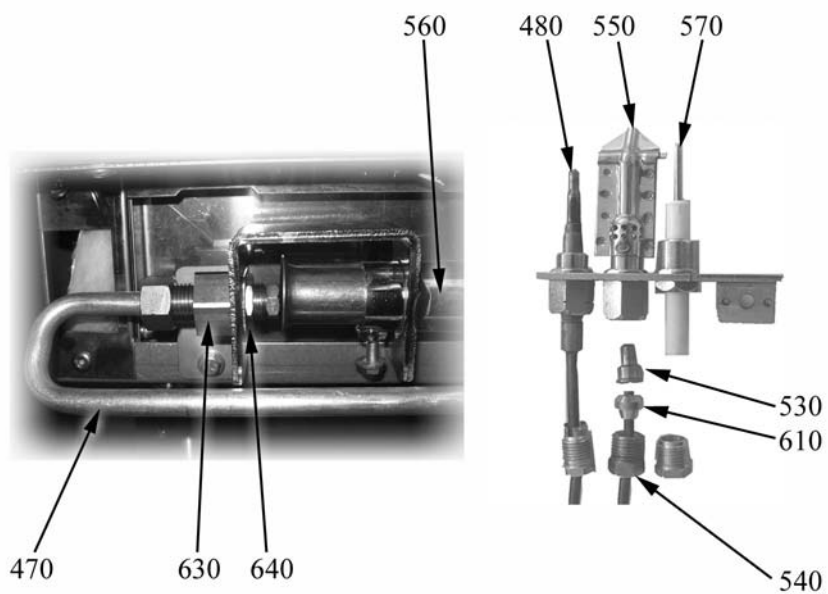

Parti di ricambio

ID	Tipo	Descrizione	Codici
Module: Componenti forno a gas (valvola,bruciatore)			
520	90GG,135GG,135GGE,90GG1P,135GG2P,135GGE2P,90GGP,135GGP,135GGEP	Raccordo bicono	6A011608
530	90GG,135GG,135GGE,90GG1P,135GG2P,135GGE2P,90GGP,135GGP,135GGEP	Ugello 16.2	6A013240
530	90GG,135GG,135GGE,90GG1P,135GG2P,135GGE2P,90GGP,135GGP,135GGEP	Ugello 27.2	6A013230
530	90GG,135GG,135GGE,90GG1P,135GG2P,135GGE2P,90GGP,135GGP,135GGEP	Ugello 38R	2510332
530	90GG,135GG,135GGE,90GG1P,135GG2P,135GGE2P,90GGP,135GGP,135GGEP	Ugello 32.2	2510334
540	90GG,135GG,135GGE,90GG1P,135GG2P,135GGE2P,90GGP,135GGP,135GGEP	Dado	6A017000
550	90GG,135GG,135GGE,90GG1P,135GG2P,135GGE2P,90GGP,135GGP,135GGEP	Pilota	6A013220
560	90GG,135GG,135GGE,90GG1P,135GG2P,135GGE2P,90GGP,135GGP,135GGEP	Bruciatore	826390081
570	90GG,135GG,135GGE,90GG1P,135GG2P,135GGE2P,90GGP,135GGP,135GGEP	Candela	6A013302
610	90GG,135GG,135GGE,90GG1P,135GG2P,135GGE2P,90GGP,135GGP,135GGEP	Bicono	6A016900
630	90GG,135GG,135GGE,90GG1P,135GG2P,135GGE2P,90GGP,135GGP,135GGEP	Portaugello	822450440
640	90GG,135GG,135GGE,90GG1P,135GG2P,135GGE2P,90GGP,135GGP,135GGEP	Dado M15x1	822180010
920	90GG,135GG,135GGE,90GG1P,135GG2P,135GGE2P,90GGP,135GGP,135GGEP	Attacco manopola	2518650

45G=110/45CG, 45TG=110/45TCG, 90G=110/90CG, 90TG=110/90TCG, 135G=110/135CG, 135TG=110/135TCG, 90GG=110/90CGG, 90GE=110/90CGE, 135GG=110/135CGG, 135GGE=110/135CGGE, 135GE=110/135CGE, 135GEE=110/135CGEE, 45G1P=110/45CG1P, 45TG1P=110/45TCG1P, 90G1P=110/90CG1P, 90TG1P=110/90TCG1P, 135G2P=110/135CG2P, 135TG2P=110/135TCG2P, 90GG1P=110/90CGG1P, 90GE1P=110/90CGE1P, 135GG2P=110/135CGG2P, 135GGE2P=110/135CGGE2P, 135GE2P=110/135CGE2P, 135GEE2P=110/135CGEE2P, 45GP=110/45CGP, 45TGP=110/45TCGP, 90GP=110/90CGP, 90TGP=110/90TCGP, 135GP=110/135CGP, 135TGP=110/135TCGP, 90GGP=110/90CGGP, 90GEP=110/90CGEP, 135GGP=110/135CGGP, 135GGEP=110/135CGGEP, 135GEP=110/135CGEP, 135GEEP=110/135CGEEP

A=3/N/PE~400/230V 50Hz, H=3/PE~230V 50Hz, P=1/N/PE~220-240V 50Hz