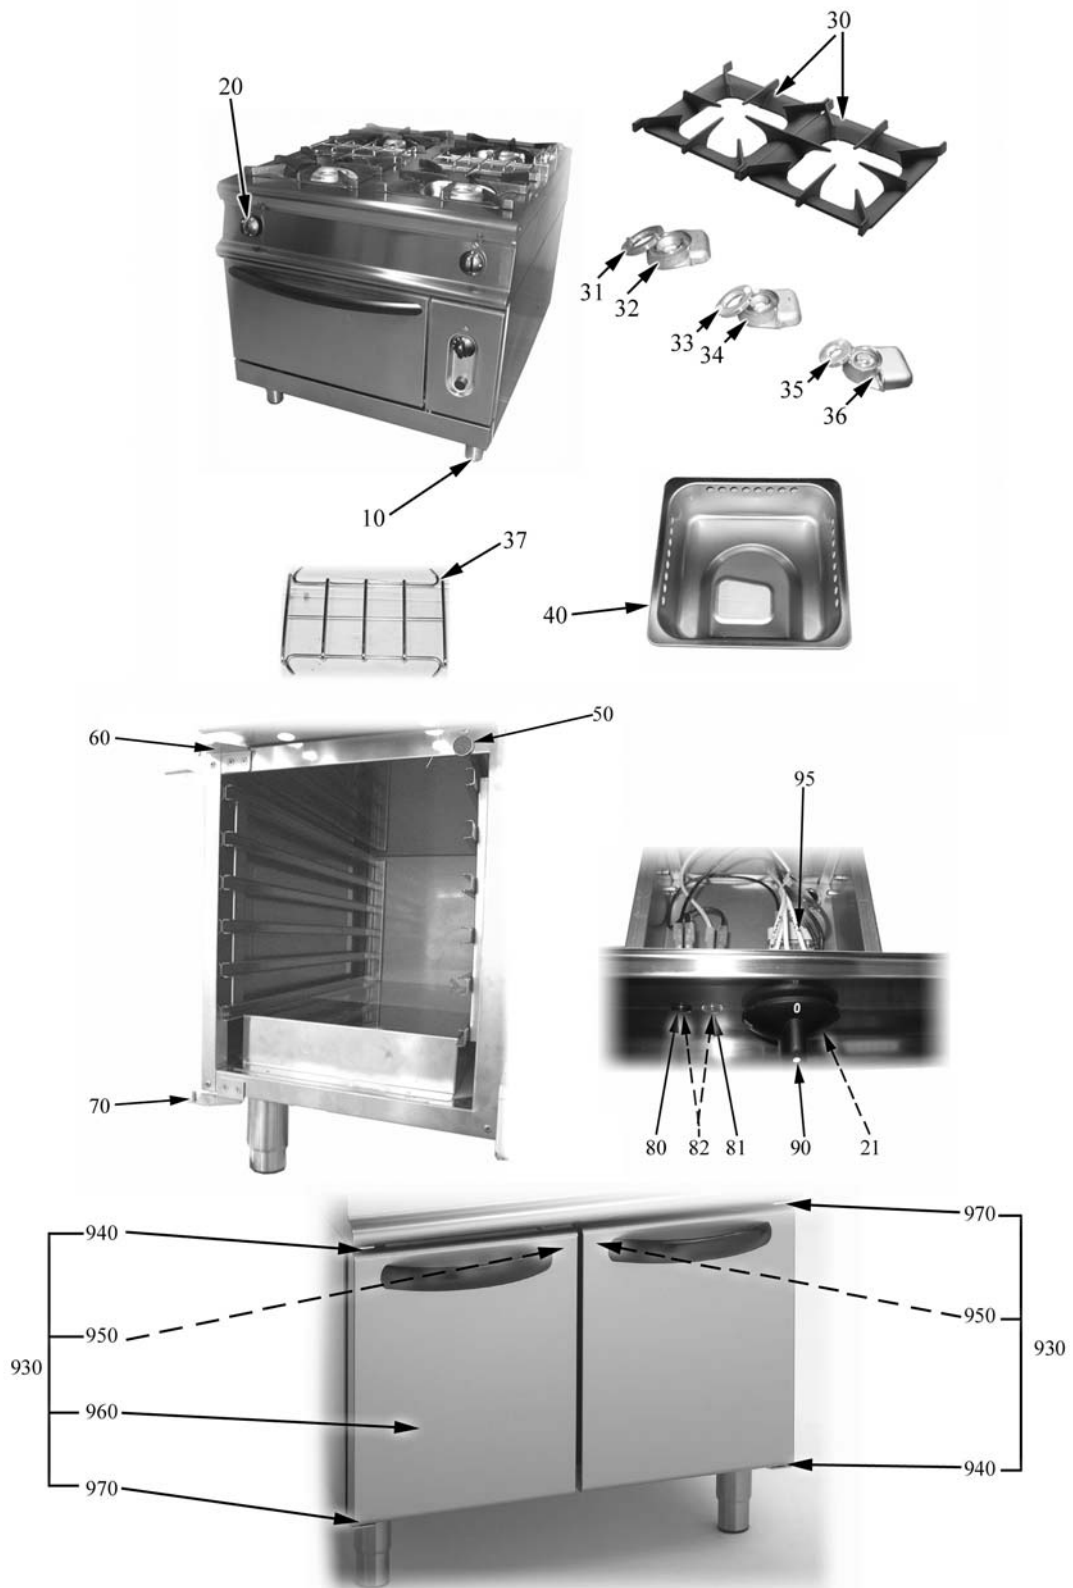

Parti di ricambio

Parti di ricambio

Parti di ricambio

ID	Tipo	Descrizione	Codici
Module: Parti esterne fuochi, armadio caldo e kit porte			
10	45G,90G,135G,90GG,90GE,135GG,135GGE,135GE,135GEE,45G1P,90G1P,135G2P,90GG1P,90GE1P,135GG2P,135GGE2P,135GE2P,135GEE2P,45GP,90GP,135GP,90GGP,90GEP,135GGP,135GGEP,135GEP,135GEEP	Piedino	826490142
20		Manopola cucina gas nera	2599300
21	135GGE,135GEE,135GGE2P,135GEE2P,135GGEP,135GEEP	Guarnizione manopola	2519490
30		Griglia smaltata	6A003900
31	45G,90G,135G,90GG,90GE,135GG,135GGE,135GE,135GEE,45G1P,90G1P,135G2P,90GG1P,90GE1P,135GG2P,135GGE2P,135GE2P,135GEE2P,45TG,90TG,135TG,45TG1P,90TG1P,135TG2P	Bruciatore (spartifiamma "C")	2510352
32	45G,90G,135G,90GG,90GE,135GG,135GGE,135GE,135GEE,45G1P,90G1P,135G2P,90GG1P,90GE1P,135GG2P,135GGE2P,135GE2P,135GEE2P,45TG,90TG,135TG,45TG1P,90TG1P,135TG2P	Bruciatore (bicchiere "C")	2510351
33	90G,135G,90GG,90GE,135GG,135GGE,135GE,135GEE,90TG,135TG,90G1P,135G2P,90GG1P,90GE1P,135GG2P,135GGE2P,135GE2P,135GEE2P,90TG1P,135TG2P	Bruciatore (spartifiamma "D")	2510355
34	90G,135G,90GG,90GE,135GG,135GGE,135GE,135GEE,90TG,135TG,90G1P,135G2P,90GG1P,90GE1P,135GG2P,135GGE2P,135GE2P,135GEE2P,90TG1P,135TG2P	Bruciatore (bicchiere "D")	2510354
35		Bruciatore (spartifiamma "E") 7-10 kW	2510341
36		Bruciatore (bicchiere "E") 7-10 kW	2510357
37		Griglia inox	2517030
40		Bacinella	2571050
50	135GG,135GGE,135GE,135GEE,135GG2P,135GGE2P,135GE2P,135GEE2P,135GGP,135GGEP,135GEP,135GEEP	Magnete	826900011
60	135GG,135GGE,135GE,135GEE,135GG2P,135GGE2P,135GE2P,135GEE2P,135GGP,135GGEP,135GEP,135GEEP	Cerniera superiore sx inferiore dx porta	2547870
70	135GG,135GGE,135GE,135GEE,135GG2P,135GGE2P,135GE2P,135GEE2P,135GGP,135GGEP,135GEP,135GEEP	Cerniera superiore dx inferiore sx porta	2547860
80	135GGE,135GEE,135GGE2P,135GEE2P,135GGEP,135GEEP	Gemma verde	6A038507
81	135GGE,135GEE,135GGE2P,135GEE2P,135GGEP,135GEEP	Gemma bianca	6A039207
82	135GGE,135GEE,135GGE2P,135GEE2P,135GGEP,135GEEP	Segnalatori luminosi	6A038506
90	135GGE,135GEE,135GGE2P,135GEE2P,135GGEP,135GEEP	Manopola nera per armadio caldo e bagno manomaria elett	2599310
95	135GGE,135GEE,135GGE2P,135GEE2P,135GGEP,135GEEP	Interruttore termostato	826630230
930	45G,90G,135G,45G1P,90G1P,135G2P,45GP,90GP,135GP	Kit porta	2593510
940	45G,90G,135G,45G1P,90G1P,135G2P,45GP,90GP,135GP	Cerniera inferiore destra superiore sinistra porta	2547870
950	45G,90G,135G,45G1P,90G1P,135G2P,45GP,90GP,135GP	Magnete	826900011
960	45G,90G,135G,45G1P,90G1P,135G2P,45GP,90GP,135GP	Porta	2593160
970	45G,90G,135G,45G1P,90G1P,135G2P,45GP,90GP,135GP	Cerniera inferiore sinistra superiore destra porta	2547860