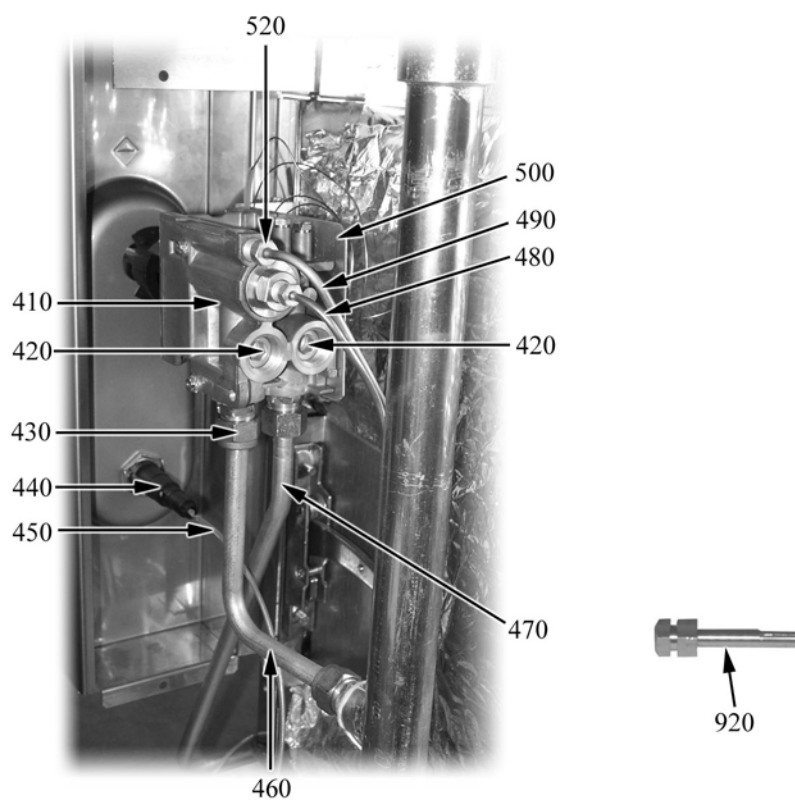

Parti di ricambio

ID	Tipo	Descrizione	Codici
Module: Componenti forno a gas (valvola,bruciatore)			
520	90GG,135GG,135GGE,90GG1P,135GG2P,135GGE2P,90GGP,135GGP,135GGEP	Raccordo bicono	6A011608
530	90GG,135GG,135GGE,90GG1P,135GG2P,135GGE2P,90GGP,135GGP,135GGEP	Ugello 16.2	6A013240
530	90GG,135GG,135GGE,90GG1P,135GG2P,135GGE2P,90GGP,135GGP,135GGEP	Ugello 27.2	6A013230
530	90GG,135GG,135GGE,90GG1P,135GG2P,135GGE2P,90GGP,135GGP,135GGEP	Ugello 38R	2510332
530	90GG,135GG,135GGE,90GG1P,135GG2P,135GGE2P,90GGP,135GGP,135GGEP	Ugello 32.2	2510334
540	90GG,135GG,135GGE,90GG1P,135GG2P,135GGE2P,90GGP,135GGP,135GGEP	Dado	6A017000
550	90GG,135GG,135GGE,90GG1P,135GG2P,135GGE2P,90GGP,135GGP,135GGEP	Pilota	6A013220
560	90GG,135GG,135GGE,90GG1P,135GG2P,135GGE2P,90GGP,135GGP,135GGEP	Bruciatore	826390081
570	90GG,135GG,135GGE,90GG1P,135GG2P,135GGE2P,90GGP,135GGP,135GGEP	Candela	6A013302
610	90GG,135GG,135GGE,90GG1P,135GG2P,135GGE2P,90GGP,135GGP,135GGEP	Bicono	6A016900
630	90GG,135GG,135GGE,90GG1P,135GG2P,135GGE2P,90GGP,135GGP,135GGEP	Portaugello	822450440
640	90GG,135GG,135GGE,90GG1P,135GG2P,135GGE2P,90GGP,135GGP,135GGEP	Dado M15x1	822180010
920	90GG,135GG,135GGE,90GG1P,135GG2P,135GGE2P,90GGP,135GGP,135GGEP	Attacco manopola	2518650

45G=110/45CG, 45TG=110/45TCG, 90G=110/90CG, 90TG=110/90TCG, 135G=110/135CG, 135TG=110/135TCG, 90GG=110/90CGG, 90GE=110/90CGE, 135GG=110/135CGG, 135GGE=110/135CGGE, 135GE=110/135CGE, 135GEE=110/135CGEE, 45G1P=110/45CG1P, 45TG1P=110/45TCG1P, 90G1P=110/90CG1P, 90TG1P=110/90TCG1P, 135G2P=110/135CG2P, 135TG2P=110/135TCG2P, 90GG1P=110/90CGG1P, 90GE1P=110/90CGE1P, 135GG2P=110/135CGG2P, 135GGE2P=110/135CGGE2P, 135GE2P=110/135CGE2P, 135GEE2P=110/135CGEE2P, 45GP=110/45CGP, 45TGP=110/45TCGP, 90GP=110/90CGP, 90TGP=110/90TCGP, 135GP=110/135CGP, 135TGP=110/135TCGP, 90GGP=110/90CGGP, 90GEP=110/90CGEP, 135GGP=110/135CGGP, 135GGEP=110/135CGGEP, 135GEP=110/135CGEP, 135GEEP=110/135CGEEP

A=3/N/PE~400/230V 50Hz, H=3/PE~230V 50Hz, P=1/N/PE~220-240V 50Hz