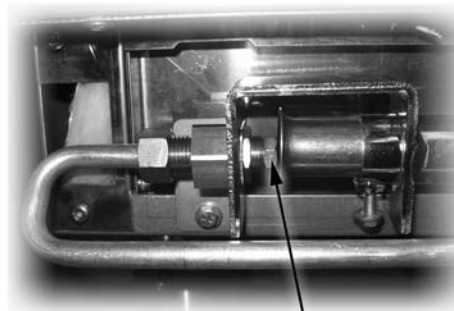

Parti di ricambio

ID	Tipo	Descrizione	Codici
Module: Componenti forno a gas (valvola,bruciatore)			
520	90GG,135GG,135GGE,90GG1P,135GG2P,135GGE2P,90GGP,135GGP,135GGEP	Raccordo bicono	6A011608
530	90GG,135GG,135GGE,90GG1P,135GG2P,135GGE2P,90GGP,135GGP,135GGEP	Ugello 16.2	6A013240
530	90GG,135GG,135GGE,90GG1P,135GG2P,135GGE2P,90GGP,135GGP,135GGEP	Ugello 27.2	6A013230
530	90GG,135GG,135GGE,90GG1P,135GG2P,135GGE2P,90GGP,135GGP,135GGEP	Ugello 38R	2510332
530	90GG,135GG,135GGE,90GG1P,135GG2P,135GGE2P,90GGP,135GGP,135GGEP	Ugello 32.2	2510334
540	90GG,135GG,135GGE,90GG1P,135GG2P,135GGE2P,90GGP,135GGP,135GGEP	Dado	6A017000
550	90GG,135GG,135GGE,90GG1P,135GG2P,135GGE2P,90GGP,135GGP,135GGEP	Pilota	6A013220
560	90GG,135GG,135GGE,90GG1P,135GG2P,135GGE2P,90GGP,135GGP,135GGEP	Bruciatore	826390081
570	90GG,135GG,135GGE,90GG1P,135GG2P,135GGE2P,90GGP,135GGP,135GGEP	Candela	6A013302
610	90GG,135GG,135GGE,90GG1P,135GG2P,135GGE2P,90GGP,135GGP,135GGEP	Bicono	6A016900
630	90GG,135GG,135GGE,90GG1P,135GG2P,135GGE2P,90GGP,135GGP,135GGEP	Portaugello	822450440
640	90GG,135GG,135GGE,90GG1P,135GG2P,135GGE2P,90GGP,135GGP,135GGEP	Dado M15x1	822180010
920	90GG,135GG,135GGE,90GG1P,135GG2P,135GGE2P,90GGP,135GGP,135GGEP	Attacco manopola	2518650

45G=110/45CG, 45TG=110/45TCG, 90G=110/90CG, 90TG=110/90TCG, 135G=110/135CG, 135TG=110/135TCG, 90GG=110/90CGG, 90GE=110/90CGE, 135GG=110/135CGG, 135GGE=110/135CGGE, 135GE=110/135CGE, 135GEE=110/135CGEE, 45G1P=110/45CG1P, 45TG1P=110/45TCG1P, 90G1P=110/90CG1P, 90TG1P=110/90TCG1P, 135G2P=110/135CG2P, 135TG2P=110/135TCG2P, 90GG1P=110/90CGG1P, 90GE1P=110/90CGE1P, 135GG2P=110/135CGG2P, 135GGE2P=110/135CGGE2P, 135GE2P=110/135CGE2P, 135GEE2P=110/135CGEE2P, 45GP=110/45CGP, 45TGP=110/45TCGP, 90GP=110/90CGP, 90TGP=110/90TCGP, 135GP=110/135CGP, 135TGP=110/135TCGP, 90GGP=110/90CGGP, 90GEP=110/90CGEP, 135GGP=110/135CGGP, 135GGEP=110/135CGGEP, 135GEP=110/135CGEP, 135GEEP=110/135CGEEP

A=3/N/PE~400/230V 50Hz, H=3/PE~230V 50Hz, P=1/N/PE~220-240V 50Hz

710