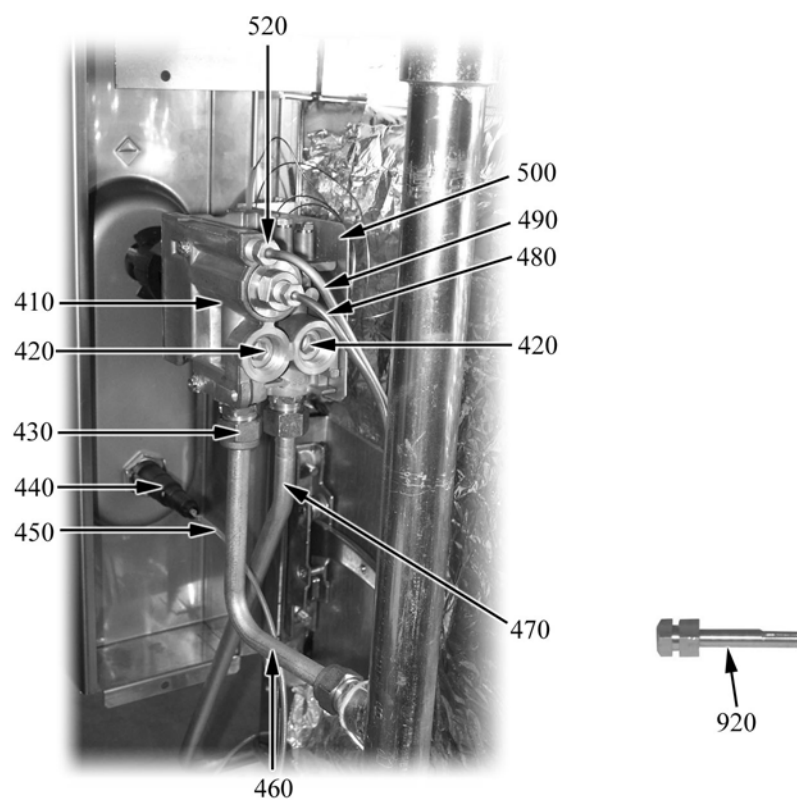

Parti di ricambio

ID	Tipo	Descrizione	Codici
Module: Componenti forno a gas (valvola,bruciatore)			
520	90GG,135GG,135GGE,90GG1P,135GG2P,135GGE2P,90GGP,135GGP,135GGEP	Raccordo bicono	6A011608
530	90GG,135GG,135GGE,90GG1P,135GG2P,135GGE2P,90GGP,135GGP,135GGEP	Ugello 16.2	6A013240
530	90GG,135GG,135GGE,90GG1P,135GG2P,135GGE2P,90GGP,135GGP,135GGEP	Ugello 27.2	6A013230
530	90GG,135GG,135GGE,90GG1P,135GG2P,135GGE2P,90GGP,135GGP,135GGEP	Ugello 38R	2510332
530	90GG,135GG,135GGE,90GG1P,135GG2P,135GGE2P,90GGP,135GGP,135GGEP	Ugello 32.2	2510334
540	90GG,135GG,135GGE,90GG1P,135GG2P,135GGE2P,90GGP,135GGP,135GGEP	Dado	6A017000
550	90GG,135GG,135GGE,90GG1P,135GG2P,135GGE2P,90GGP,135GGP,135GGEP	Pilota	6A013220
560	90GG,135GG,135GGE,90GG1P,135GG2P,135GGE2P,90GGP,135GGP,135GGEP	Bruciatore	826390081
570	90GG,135GG,135GGE,90GG1P,135GG2P,135GGE2P,90GGP,135GGP,135GGEP	Candela	6A013302
610	90GG,135GG,135GGE,90GG1P,135GG2P,135GGE2P,90GGP,135GGP,135GGEP	Bicono	6A016900
630	90GG,135GG,135GGE,90GG1P,135GG2P,135GGE2P,90GGP,135GGP,135GGEP	Portaugello	822450440
640	90GG,135GG,135GGE,90GG1P,135GG2P,135GGE2P,90GGP,135GGP,135GGEP	Dado M15x1	822180010
920	90GG,135GG,135GGE,90GG1P,135GG2P,135GGE2P,90GGP,135GGP,135GGEP	Attacco manopola	2518650

45G=110/45CG, 45TG=110/45TCG, 90G=110/90CG, 90TG=110/90TCG, 135G=110/135CG, 135TG=110/135TCG, 90GG=110/90CGG, 90GE=110/90CGE, 135GG=110/135CGG, 135GGE=110/135CGGE, 135GE=110/135CGE, 135GEE=110/135CGEE, 45G1P=110/45CG1P, 45TG1P=110/45TCG1P, 90G1P=110/90CG1P, 90TG1P=110/90TCG1P, 135G2P=110/135CG2P, 135TG2P=110/135TCG2P, 90GG1P=110/90CGG1P, 90GE1P=110/90CGE1P, 135GG2P=110/135CGG2P, 135GGE2P=110/135CGGE2P, 135GE2P=110/135CGE2P, 135GEE2P=110/135CGEE2P, 45GP=110/45CGP, 45TGP=110/45TCGP, 90GP=110/90CGP, 90TGP=110/90TCGP, 135GP=110/135CGP, 135TGP=110/135TCGP, 90GGP=110/90CGGP, 90GEP=110/90CGEP, 135GGP=110/135CGGP, 135GGEP=110/135CGGEP, 135GEP=110/135CGEP, 135GEEP=110/135CGEEP

A=3/N/PE~400/230V 50Hz, H=3/PE~230V 50Hz, P=1/N/PE~220-240V 50Hz