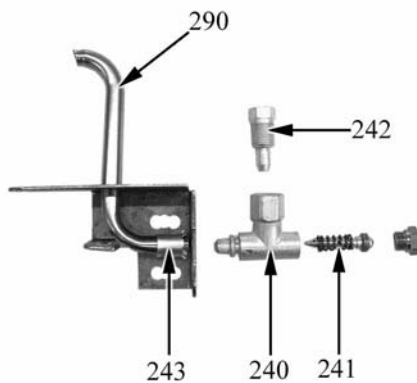

Parti di ricambio

ID	Tipo	Descrizione	Codici
Module: Pilota fuochi aperti			
240		Pilota	2510359
241		Ugello 45	6A013116
241		Ugello 20	6A013101
241		Ugello 35	6A013103
242		Raccordo bicono	6A011608
243		Regolatore d'aria	6A013104
290		Tubo portafiamma	2518999

45G=110/45CG, 45TG=110/45TCG, 90G=110/90CG, 90TG=110/90TCG, 135G=110/135CG, 135TG=110/135TCG, 90GG=110/90CGG, 90GE=110/90CGE, 135GG=110/135CGG, 135GGE=110/135CGGE, 135GE=110/135CGE, 135GEE=110/135CGEE, 45G1P=110/45CG1P, 45TG1P=110/45TCG1P, 90G1P=110/90CG1P, 90TG1P=110/90TCG1P, 135G2P=110/135CG2P, 135TG2P=110/135TCG2P, 90GG1P=110/90CGG1P, 90GE1P=110/90CGE1P, 135GG2P=110/135CGG2P, 135GGE2P=110/135CGGE2P, 135GE2P=110/135CGE2P, 135GEE2P=110/135CGEE2P, 45GP=110/45CGP, 45TGP=110/45TCGP, 90GP=110/90CGP, 90TGP=110/90TCGP, 135GP=110/135CGP, 135TGP=110/135TCGP, 90GGP=110/90CGGP, 90GEP=110/90CGEP, 135GGP=110/135CGGP, 135GGEP=110/135CGGEP, 135GEP=110/135CGEP, 135GEPP=110/135CGEPP

A=3/N/PE~400/230V 50Hz, H=3/PE~230V 50Hz, P=1/N/PE~220-240V 50Hz