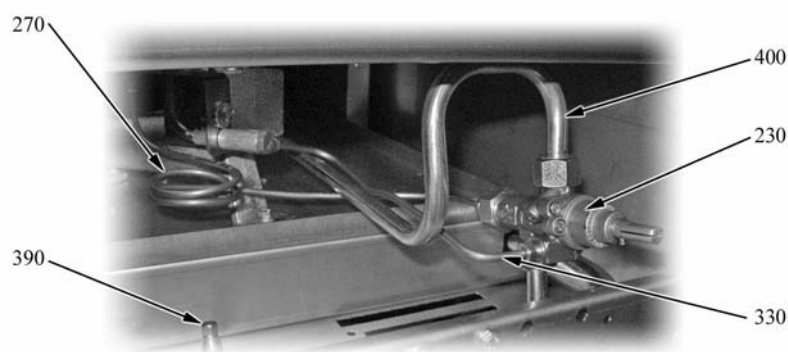

Parti di ricambio

ID	Tipo	Descrizione	Codici
Module: Bruciatori e condutture fuochi aperti Tipo "E" 7 kW-"E" 10 kW			
240		Pilota	2510359
280		Venturi bruciatore "E" 7-10 kW	2510349
290		Tubo portafiamma	2518999
300		Raccordo	6A014708
310		Regolatore d'aria	2519002
230		Rubinetto	6A011490
270		Termocoppia	6A011905
330		Conduttura d. 4 destra o centrale	2516041
390		Vite	2510610
400		Conduttura d. 10 destra o centrale	2516035
250		Conduttura d. 4 sinistra	2516042
260		Conduttura d. 10 sinistra	2516036

45G=110/45CG, 45TG=110/45TCG, 90G=110/90CG, 90TG=110/90TCG, 135G=110/135CG, 135TG=110/135TCG, 90GG=110/90CGG, 90GE=110/90CGE, 135GG=110/135CGG, 135GGE=110/135CGGE, 135GE=110/135CGE, 135GEE=110/135CGEE, 45G1P=110/45CG1P, 45TG1P=110/45TCG1P, 90G1P=110/90CG1P, 90TG1P=110/90TCG1P, 135G2P=110/135CG2P, 135TG2P=110/135TCG2P, 90GG1P=110/90CGG1P, 90GE1P=110/90CGE1P, 135GG2P=110/135CGG2P, 135GGE2P=110/135CGGE2P, 135GE2P=110/135CGE2P, 135GEE2P=110/135CGEE2P, 45GP=110/45CGP, 45TGP=110/45TCGP, 90GP=110/90CGP, 90TGP=110/90TCGP, 135GP=110/135CGP, 135TGP=110/135TCGP, 90GGP=110/90CGGP, 90GEP=110/90CGEP, 135GGP=110/135CGGP, 135GGEP=110/135CGGEP, 135GEP=110/135CGEP, 135GEPP=110/135CGEEP

A=3/N/PE~400/230V 50Hz, H=3/PE~230V 50Hz, P=1/N/PE~220-240V 50Hz