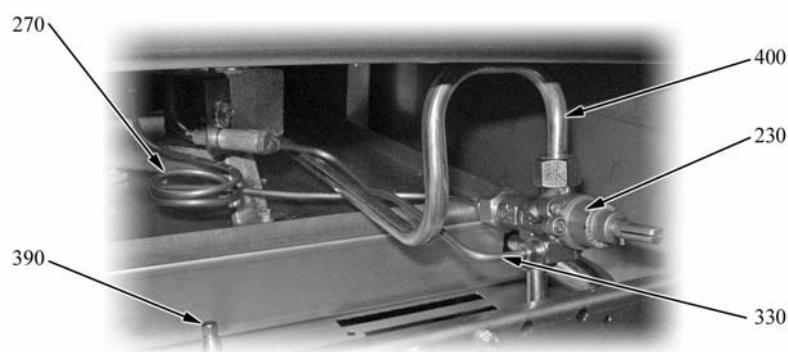

Parti di ricambio

ID	Tipo	Descrizione	Codici
Module: Bruciatori e condutture fuochi aperti Tipo "D" 5,6 kW			
240		Pilota	2510359
280	90G,135G,90GG,90GE,135GG,135GGE,135GE,135GEE,90TG,135TG,90G1P,135G2P,90GG1P,90GE1P,135GG2P,135GGE2P,135GE2P,135GEE2P,90TG1P,135TG2P	Venturi bruciatore "D" 5,6 kW	2510348
290		Tubo portafiamma	2518999
300		Raccordo	6A014708
310		Regolatore d'aria	2519002
230		Rubinetto	6A011490
270		Termocoppia	6A011905
330	90G,135G,90GG,90GE,135GG,135GGE,135GE,135GEE,90TG,135TG,90G1P,135G2P,90GG1P,90GE1P,135GG2P,135GGE2P,135GE2P,135GEE2P,90TG1P,135TG2P	Conduttura d. 4 destra o centrale	2516043
390		Vite	2510610
400	90G,135G,90GG,90GE,135GG,135GGE,135GE,135GEE,90TG,135TG,90G1P,135G2P,90GG1P,90GE1P,135GG2P,135GGE2P,135GE2P,135GEE2P,90TG1P,135TG2P	Conduttura d. 10 destra o centrale	2516037
250	90G,135G,90GG,90GE,135GG,135GGE,135GE,135GEE,90TG,135TG,90G1P,135G2P,90GG1P,90GE1P,135GG2P,135GGE2P,135GE2P,135GEE2P,90TG1P,135TG2P	Conduttura d. 4 sinistra	2516044
260	90G,135G,90GG,90GE,135GG,135GGE,135GE,135GEE,90TG,135TG,90G1P,135G2P,90GG1P,90GE1P,135GG2P,135GGE2P,135GE2P,135GEE2P,90TG1P,135TG2P	Conduttura d. 10 sinistra	2516038

45G=110/45CG, 45TG=110/45TCG, 90G=110/90CG, 90TG=110/90TCG, 135G=110/135CG, 135TG=110/135TCG, 90GG=110/90CGG, 90GE=110/90CGE, 135GG=110/135CGG, 135GGE=110/135CGGE, 135GE=110/135CGE, 135GEE=110/135CGEE, 45G1P=110/45CG1P, 45TG1P=110/45TCG1P, 90G1P=110/90CG1P, 90TG1P=110/90TCG1P, 135G2P=110/135CG2P, 135TG2P=110/135TCG2P, 90GG1P=110/90CGG1P, 90GE1P=110/90CGE1P, 135GG2P=110/135CGG2P, 135GGE2P=110/135CGGE2P, 135GE2P=110/135CGE2P, 135GEE2P=110/135CGEE2P, 45GP=110/45CGP, 45TGP=110/45TCGP, 90GP=110/90CGP, 90TGP=110/90TCGP, 135GP=110/135CGP, 135TGP=110/135TCGP, 90GGP=110/90CGGP, 90GEP=110/90CGEP, 135GGP=110/135CGGP, 135GGEP=110/135CGGEP, 135GEP=110/135CGEP, 135GEEP=110/135CGEEP

A=3/N/PE~400/230V 50Hz, H=3/PE~230V 50Hz, P=1/N/PE~220-240V 50Hz