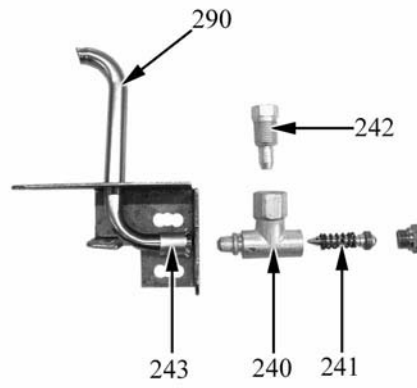

Parti di ricambio

ID	Tipo	Descrizione	Codici
Module: Pilota fuochi aperti			
240		Pilota	2510359
241		Ugello 45	6A013116
241		Ugello 20	6A013101
241		Ugello 35	6A013103
242		Raccordo bicono	6A011608
243		Regolatore d'aria	6A013104
290		Tubo portafiamma	2518999

45G=110/45CG, 45TG=110/45TCG, 90G=110/90CG, 90TG=110/90TCG, 135G=110/135CG, 135TG=110/135TCG, 90GG=110/90CGG, 90GE=110/90CGE, 135GG=110/135CGG, 135GGE=110/135CGGE, 135GE=110/135CGE, 135GEE=110/135CGEE, 45G1P=110/45CG1P, 45TG1P=110/45TCG1P, 90G1P=110/90CG1P, 90TG1P=110/90TCG1P, 135G2P=110/135CG2P, 135TG2P=110/135TCG2P, 90GG1P=110/90CGG1P, 90GE1P=110/90CGE1P, 135GG2P=110/135CGG2P, 135GGE2P=110/135CGGE2P, 135GE2P=110/135CGE2P, 135GEE2P=110/135CGEE2P, 45GP=110/45CGP, 45TGP=110/45TCGP, 90GP=110/90CGP, 90TGP=110/90TCGP, 135GP=110/135CGP, 135TGP=110/135TCGP, 90GGP=110/90CGGP, 90GEP=110/90CGEP, 135GGP=110/135CGGP, 135GGEP=110/135CGGEP, 135GEP=110/135CGEP, 135GEPP=110/135CGEPP

A=3/N/PE~400/230V 50Hz, H=3/PE~230V 50Hz, P=1/N/PE~220-240V 50Hz