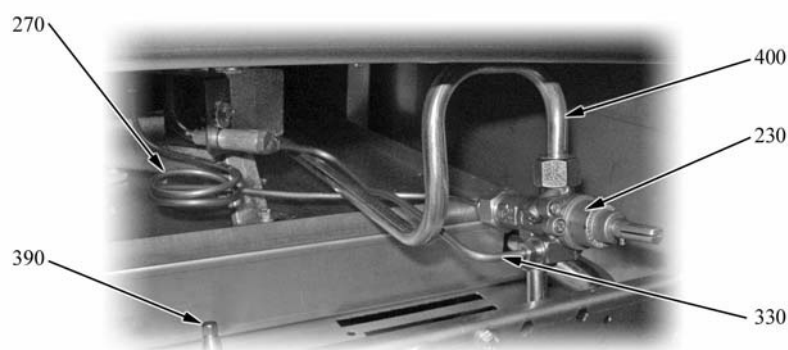

Parti di ricambio

ID	Tipo	Descrizione	Codici
Module: Bruciatori e condutture fuochi aperti Tipo "D" 5,6 kW			
240		Pilota	2510359
280	90G,135G,90GG,90GE,135GG,135GGE,135GE,135GEE,90TG,135TG,90G1P,135G2P,90GG1P,90GE1P,135GG2P,135GGE2P,135GE2P,135GEE2P,90TG1P,135TG2P	Venturi bruciatore "D" 5,6 kW	2510348
290		Tubo portafiamma	2518999
300		Raccordo	6A014708
310		Regolatore d'aria	2519002
230		Rubinetto	6A011490
270		Termocoppia	6A011905
330	90G,135G,90GG,90GE,135GG,135GGE,135GE,135GEE,90TG,135TG,90G1P,135G2P,90GG1P,90GE1P,135GG2P,135GGE2P,135GE2P,135GEE2P,90TG1P,135TG2P	Conduttura d. 4 destra o centrale	2516043
390		Vite	2510610
400	90G,135G,90GG,90GE,135GG,135GGE,135GE,135GEE,90TG,135TG,90G1P,135G2P,90GG1P,90GE1P,135GG2P,135GGE2P,135GE2P,135GEE2P,90TG1P,135TG2P	Conduttura d. 10 destra o centrale	2516037
250	90G,135G,90GG,90GE,135GG,135GGE,135GE,135GEE,90TG,135TG,90G1P,135G2P,90GG1P,90GE1P,135GG2P,135GGE2P,135GE2P,135GEE2P,90TG1P,135TG2P	Conduttura d. 4 sinistra	2516044
260	90G,135G,90GG,90GE,135GG,135GGE,135GE,135GEE,90TG,135TG,90G1P,135G2P,90GG1P,90GE1P,135GG2P,135GGE2P,135GE2P,135GEE2P,90TG1P,135TG2P	Conduttura d. 10 sinistra	2516038

45G=110/45CG, 45TG=110/45TCG, 90G=110/90CG, 90TG=110/90TCG, 135G=110/135CG, 135TG=110/135TCG, 90GG=110/90CGG, 90GE=110/90CGE, 135GG=110/135CGG, 135GGE=110/135CGGE, 135GE=110/135CGE, 135GEE=110/135CGEE, 45G1P=110/45CG1P, 45TG1P=110/45TCG1P, 90G1P=110/90CG1P, 90TG1P=110/90TCG1P, 135G2P=110/135CG2P, 135TG2P=110/135TCG2P, 90GG1P=110/90CGG1P, 90GE1P=110/90CGE1P, 135GG2P=110/135CGG2P, 135GGE2P=110/135CGGE2P, 135GE2P=110/135CGE2P, 135GEE2P=110/135CGEE2P, 45GP=110/45CGP, 45TGP=110/45TCGP, 90GP=110/90CGP, 90TGP=110/90TCGP, 135GP=110/135CGP, 135TGP=110/135TCGP, 90GGP=110/90CGGP, 90GEP=110/90CGEP, 135GGP=110/135CGGP, 135GGEP=110/135CGGEP, 135GEP=110/135CGEP, 135GEEP=110/135CGEEP

A=3/N/PE~400/230V 50Hz, H=3/PE~230V 50Hz, P=1/N/PE~220-240V 50Hz