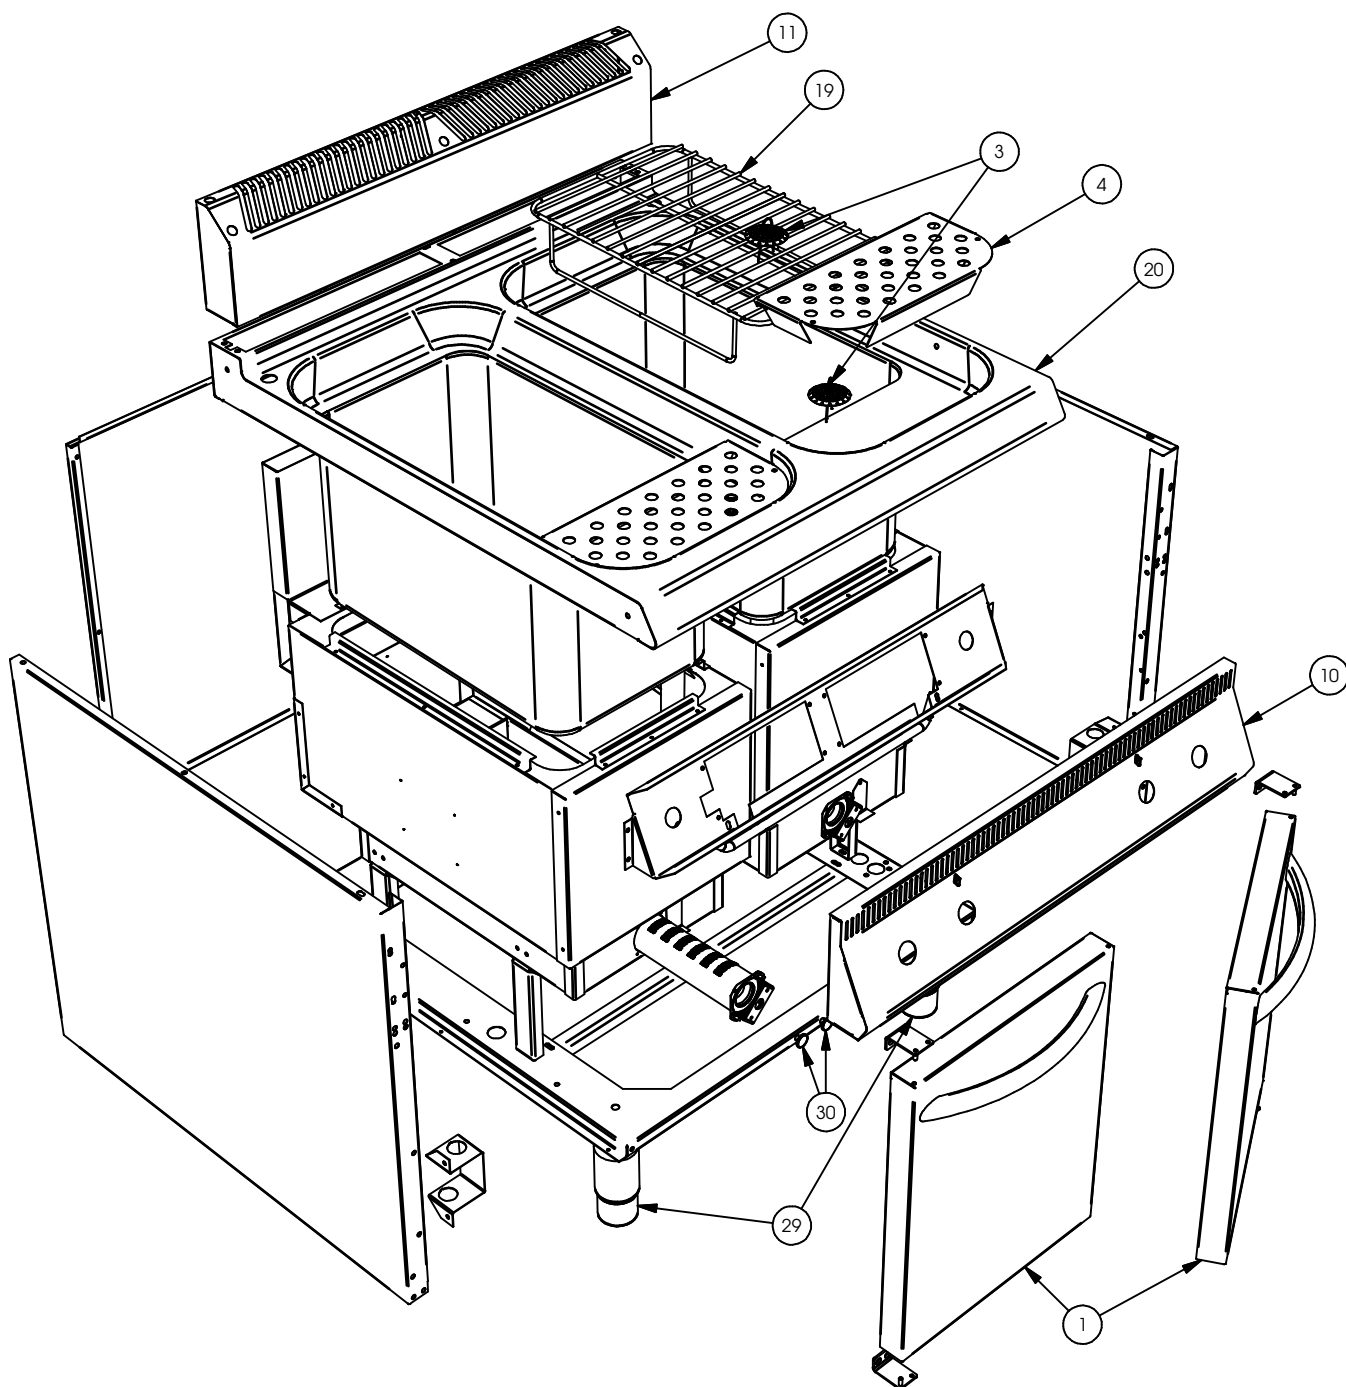

TAVOLA / DRAWING 1261
MOD. 8CPG90
COD. 3191600

CUOCIPASTA GAS
2 VASCHE S.980S

GAS PASTA COOKER
2 BASINS S.980S

TAVOLA / DRAWING 1261
GRUPPO ACQUA
WATER GROUP
MOD. 8CPG90