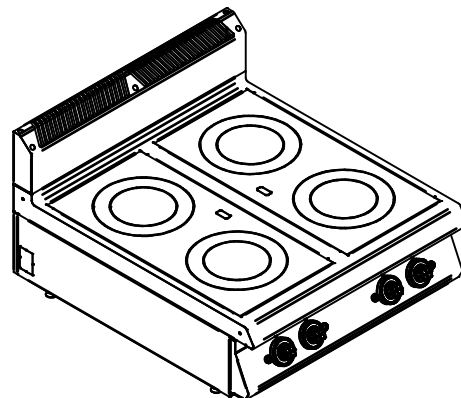

TAVOLA / DRAWING 1424

MOD. 8TCE4V

COD. 3148200

CUCINA EL. VETROCERAMICA TOP
GLASS CERAMIC TOP S.980S

1	401445	MANOPOLA COMP.VETROCERAM. 3.4/2.5KW	GLASS CERAMIC KNOB 3.4/2.5KW
2	4105981	CRUSCOTTO COM.ASS.CUC.EL. 4P S.7/9S	FRONT PANEL
3	4302276	SCARICO FUMO ASS. SOLE 800 STILE	EXHAUST GRATE
4	835575	GHIERA PLAST.CHIUSURA MANOP.ELE. 13H	PLASTIC COVER FOR KNOB
5	843801	SCHEDA RELE'PIANI S.9 3400W 240.004	2 RELAY BOARD S.9 3400W
6	843805	SIMOSTATO 240V 2K 140.007	ENERGY REGULATOR 240V 2K
7	843811	VETRO VTC 6MM (2F S.900) 300.069	GLASS CERAMIC 2F S.980S
8	843837	RESISTENZA 3400-1300W 100.299	HEATING ELEMENT 3400-1300W
9	849411	SPIA VERDE V.220	GREEN WARNING LIGHT 220V
10	849517	MORSETTIERA 6 POLI FV122/6/40A	TERMINAL BOARD