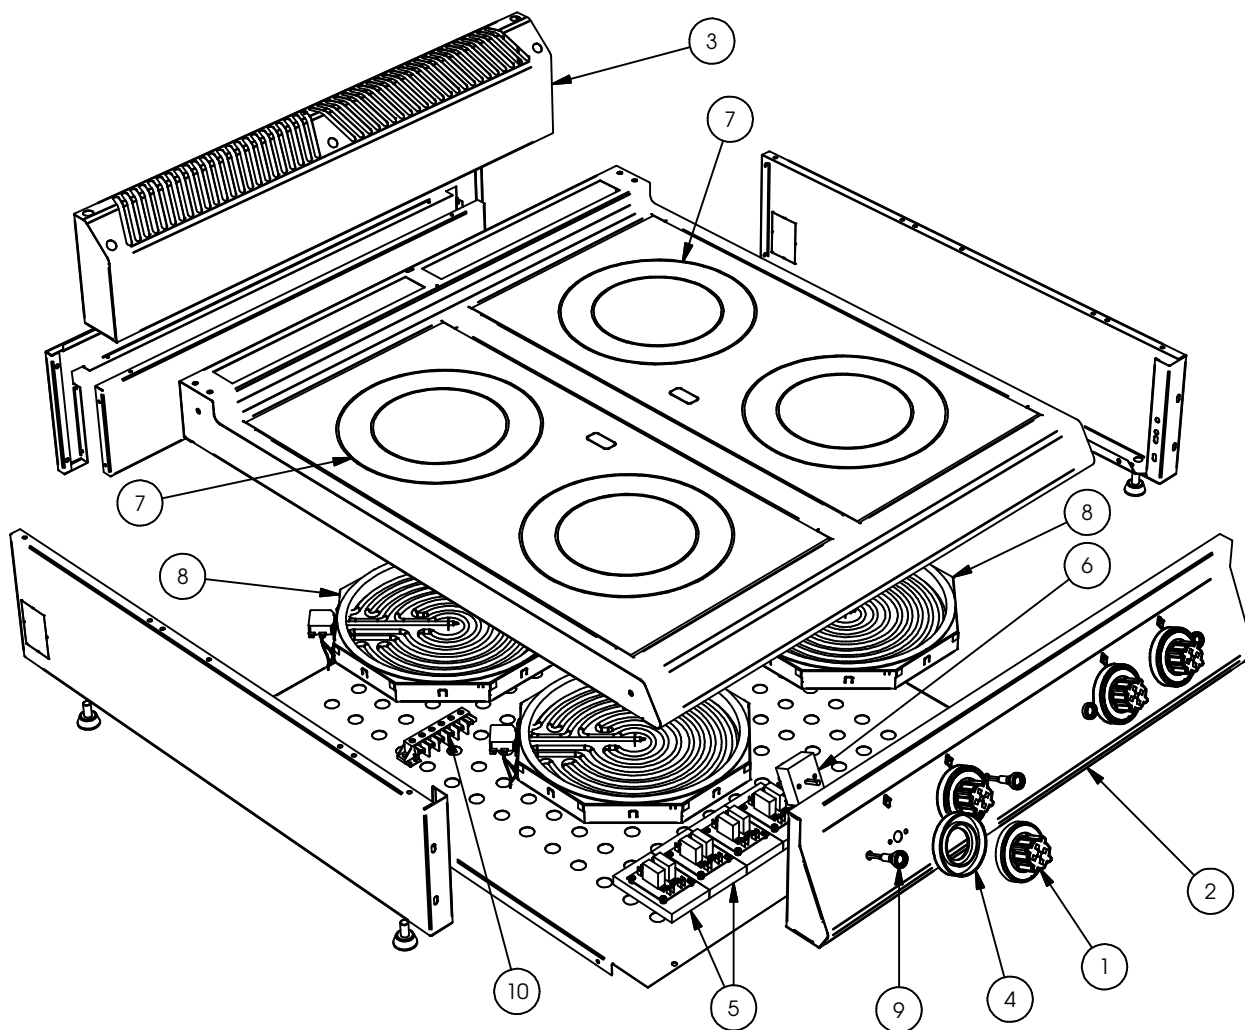

TAVOLA / DRAWING 1424

MOD. 8TCE4V

COD. 3148200

CUCINA EL. VETROCERAMICA TOP
GLASS CERAMIC TOP S.980S

1	401445	MANOPOLA COMP.VETROCERAM. 3.4/2.5KW	GLASS CERAMIC KNOB 3.4/2.5KW
2	4105981	CRUSCOTTO COM.ASS.CUC.EL. 4P S.7/9S	FRONT PANEL
3	4302276	SCARICO FUMO ASS. SOLE 800 STILE	EXHAUST GRATE
4	835575	GHIERA PLAST.CHIUSURA MANOP.ELE. 13H	PLASTIC COVER FOR KNOB
5	843801	SCHEDA RELE'PIANI S.9 3400W 240.004	2 RELAY BOARD S.9 3400W
6	843805	SIMOSTATO 240V 2K 140.007	ENERGY REGULATOR 240V 2K
7	843811	VETRO VTC 6MM (2F S.900) 300.069	GLASS CERAMIC 2F S.980S
8	843837	RESISTENZA 3400-1300W 100.299	HEATING ELEMENT 3400-1300W
9	849411	SPIA VERDE V.220	GREEN WARNING LIGHT 220V
10	849517	MORSETTIERA 6 POLI FV122/6/40A	TERMINAL BOARD