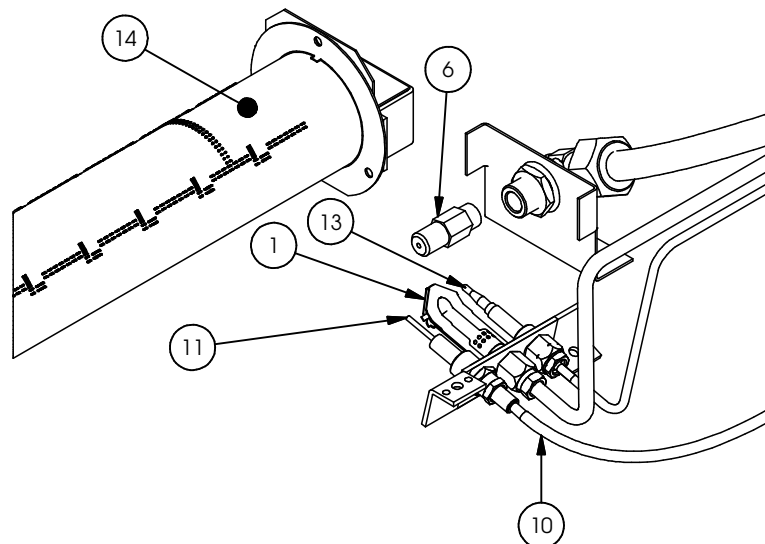

TAVOLA - DRAWING 1132
COD. 4000232
FORNO GAS XL
XL GAS OVEN UNICO

1	403101	BRUCIAT.PIL.3 VIE COMP.RACC.CUCINE	PILOT BURNER 3 WAYS
2	4614001	CORNICE FIS.GUARN.PORTA FORNO XL	XL OVEN DOOR FRAME
3	4900606	PORTA ASSIEMATA FORNO GN3/1 STILE	FRONT DOOR
4	844585	CERNIERA X PORTA F.MAXI DX 45012351	HINGE FOR MAXI OVEN DOOR - RIGHT
5	844587	CERNIERA X PORTA F.MAXI SX 45012352	HINGE FOR MAXI OVEN DOOR- LEFT
6	829350	UGELLO OTT.CH12X30 M10X1 "GENERICO"	LONG BURNER INJECTOR
7	831647	GRIGLIA F.MAXI XL 645X974 700S/980S	STAINLESS STEEL GRID
8	405701	VALVOLA 100-340° "MINISIT" COMPLETA	THERMOSTATIC VALVE WITH FITTINGS
8	835701	VALVOLA 100-340° "MINISIT" 0710654	THERMOSTATIC VALVE
9	835721	MANOPOLA X VALVOLA "MINISIT"0916124	KNOB FOR MINISIT VALVE
10	835895	CAVO X ACCENS.A PILA 1050MM 0028002	IGNITION CABLE
11	835915	CANDELA PIEZO DRI.(FRY-TOP) 0915015	PIEZO SPARK PLUG
12	835925	ACCENSIONE A PILA 72606505000	SWITCHING TO BATTERY
13	837253	TERMOCOPPIA QUICK DA 1000 0290019	THERMOCOUPLE CM 100
14	841219	BRUCIAT.FORNO MAXI KW 8 COD.303/12A	BURNER FOR MAXI OVEN S. 900 / S. 700
15	844445	GUARN.PORTA FORNO XL MTR.SV52 STILE	SEAL FOR XL OVEN DOOR
16	844589	PORTARULLINO CERN.FORNO 45508410	OVEN DOOR'S HINGE BLOCK