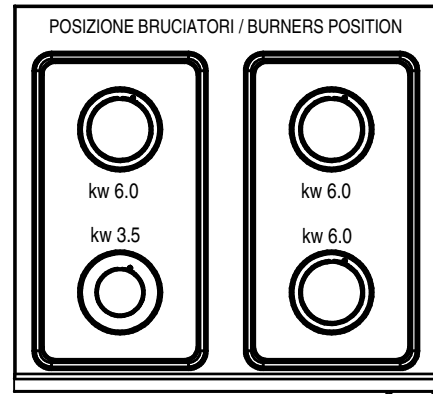

TAVOLA / DRAWING 1805

CUCINA GAS 4 FUOCHI CON FORNO GAS 2/1
GAS RANGES 4 BURNERS WITH GAS OVEN 2/1
U7CBG14 - STILE UNICO

ALLEGATI / ATTACHMENT 1130, 1851

1	4106003	CRUSCOTTO COM.ASS.CUC.GAS 4F UNICO	FRONT PANEL
2	4302205	SCARICO FUMO ASSEM. UNICO	CHIMNEY
3	4502202	FIANCHETTO DX GAS 95 ASSIEM. S.7/9S	SIDE PANEL
4	4832301	CRUSCOTTINO SOTTOP.FORNO 800 STILE	LOW PANEL
5	825555	GRIGLIA FUOCO DOPPIA S.70 ECO	CHROMIUM GRID
6	844380	PIEDE 2"INOX 145-200 EP1XBMBONNSV	2" STAINLESS STEEL FOOT

TAVOLA / DRAWING 1851

GRUPPO GAS 4 FUOCHI
 STILE UNICO
 GAS GROUP 4 BURNERS
 MOD. "UNICO"

1	401271	RUBINETTO VALVOLATO 6114/1 CON RACC	GAS TAP 6114/1 WITH FITTINGS
2	401407	MANOPOLA COMPLETA RUB.GAS 6UNICO	KNOB FOR GAS TAP
3	816941	TUBO PIEGH.316L DN 8X400 9359-0400	FLEX PIPE 400 mm
4	816947	TUBO PIEGH.316L DN 8X600 9359-0600	FLEX PIPE 600 mm
5	829135	UGELLO BRUCIATORE GENERICO SNACK	BURNER INJECTOR
6	829671	MOLLA CONICA INOX A COMPR.D.1,20	CONICAL SPRING FOR KNOB
7	835573	GHIERA PLAST.CHIUSURA MANOP.GAS.17H	PLASTIC COVER FOR KNOB
8	837711	CORPO BRUC.3,5KW SNACK 04.BR2	BURNER BODY 3,5KW
9	837721	CORPO BRUC.6,0KW SNACK 04.BUR2	BURNER BODY 6,0KW
10	837751	SPARTIFIA.3,5 KW SNACK 04.SR	BURNER CAP 3,5KW
11	837761	SPARTIFIA.6,0 KW SNACK 04.SUR	BURNER CAP 6,0KW
12	837771	VENTURI 3,5 KW SNACK 04.VR	SUPPORT BURNER 6,0 KW
13	837781	VENTURI 6,0 KW SNACK 04.VUR	SUPPORT BURNER 3,5 KW
14	837811	PORTAUGG.TUBO 8 SNACK 04.CUN8	PIPE FOR AIR REGULATION
15	837831	BICONO X TUBO 8 SNACK 04.BIC8	BICONE FOR PIPE D.8
16	837841	NIPLO X TUBO 8 SNACK 04.NIP8	NUT FOR PIPE D.8
17	837861	TERMOCOP.L.400 SNACK 04.TC400	THERMOCOUPLE CM40
18	837871	TERMOCOP.L.600 SNACK 04.TC600	THERMOCOUPLE CM60
19	837881	NIPLO X TERMOCOP.SNACK 65.PSDADOTC	FITTING FOR THERMOCOUPLE