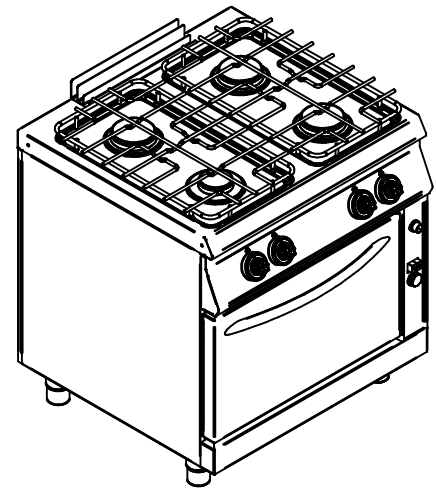

TAVOLA / DRAWING 1805

CUCINA GAS 4 FUOCHI CON FORNO GAS 2/1
GAS RANGES 4 BURNERS WITH GAS OVEN 2/1
U7CBG14 - STILE UNICO

ALLEGATI / ATTACHMENT 1130, 1851

1	4106003	CRUSCOTTO COM.ASS.CUC.GAS 4F UNICO	FRONT PANEL
2	4302205	SCARICO FUMO ASSEM. UNICO	CHIMNEY
3	4502202	FIANCHETTO DX GAS 95 ASSIEM. S.7/9S	SIDE PANEL
4	4832301	CRUSCOTTINO SOTTOP.FORNO 800 STILE	LOW PANEL
5	825555	GRIGLIA FUOCO DOPPIA S.70 ECO	CHROMIUM GRID
6	844380	PIEDE 2"INOX 145-200 EP1XBMBONNSV	2" STAINLESS STEEL FOOT

TAVOLA / DRAWING 1851

GRUPPO GAS 4 FUOCHI
 STILE UNICO
 GAS GROUP 4 BURNERS
 MOD. "UNICO"

1	401271	RUBINETTO VALVOLATO 6114/1 CON RACC	GAS TAP 6114/1 WITH FITTINGS
2	401407	MANOPOLA COMPLETA RUB.GAS 6UNICO	KNOB FOR GAS TAP
3	816941	TUBO PIEGH.316L DN 8X400 9359-0400	FLEX PIPE 400 mm
4	816947	TUBO PIEGH.316L DN 8X600 9359-0600	FLEX PIPE 600 mm
5	829135	UGELLO BRUCIATORE GENERICO SNACK	BURNER INJECTOR
6	829671	MOLLA CONICA INOX A COMPR.D.1,20	CONICAL SPRING FOR KNOB
7	835573	GHIERA PLAST.CHIUSURA MANOP.GAS.17H	PLASTIC COVER FOR KNOB
8	837711	CORPO BRUC.3,5KW SNACK 04.BR2	BURNER BODY 3,5KW
9	837721	CORPO BRUC.6,0KW SNACK 04.BUR2	BURNER BODY 6,0KW
10	837751	SPARTIFIA.3,5 KW SNACK 04.SR	BURNER CAP 3,5KW
11	837761	SPARTIFIA.6,0 KW SNACK 04.SUR	BURNER CAP 6,0KW
12	837771	VENTURI 3,5 KW SNACK 04.VR	SUPPORT BURNER 6,0 KW
13	837781	VENTURI 6,0 KW SNACK 04.VUR	SUPPORT BURNER 3,5 KW
14	837811	PORTAUGG.TUBO 8 SNACK 04.CUN8	PIPE FOR AIR REGULATION
15	837831	BICONO X TUBO 8 SNACK 04.BIC8	BICONE FOR PIPE D.8
16	837841	NIPLO X TUBO 8 SNACK 04.NIP8	NUT FOR PIPE D.8
17	837861	TERMOCOP.L.400 SNACK 04.TC400	THERMOCOUPLE CM40
18	837871	TERMOCOP.L.600 SNACK 04.TC600	THERMOCOUPLE CM60
19	837881	NIPLO X TERMOCOP.SNACK 65.PSDADOTC	FITTING FOR THERMOCOUPLE