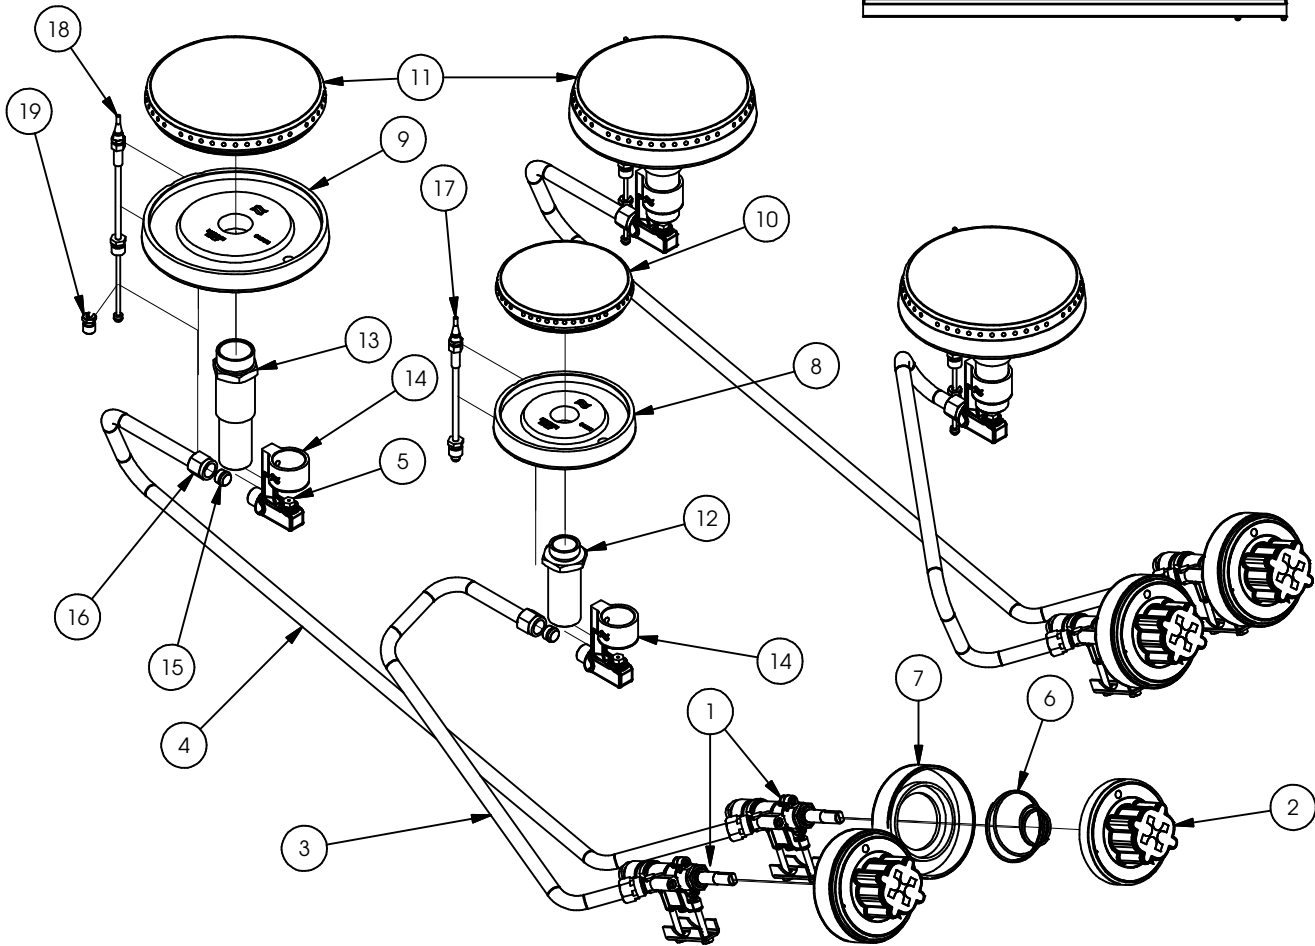

TAVOLA / DRAWING 1805

CUCINA GAS 4 FUOCHI CON FORNO GAS 2/1
GAS RANGES 4 BURNERS WITH GAS OVEN 2/1
U7CBG14 - STILE UNICO

ALLEGATI / ATTACHMENT 1130, 1851

1	4106003	CRUSCOTTO COM.ASS.CUC.GAS 4F UNICO	FRONT PANEL
2	4302205	SCARICO FUMO ASSEM. UNICO	CHIMNEY
3	4502202	FIANCHETTO DX GAS 95 ASSIEM. S.7/9S	SIDE PANEL
4	4832301	CRUSCOTTINO SOTTOP.FORNO 800 STILE	LOW PANEL
5	825555	GRIGLIA FUOCO DOPPIA S.70 ECO	CHROMIUM GRID
6	844380	PIEDE 2"INOX 145-200 EP1XBMBONNSV	2" STAINLESS STEEL FOOT

TAVOLA / DRAWING 1851

GRUPPO GAS 4 FUOCHI
 STILE UNICO
 GAS GROUP 4 BURNERS
 MOD. "UNICO"

1	401271	RUBINETTO VALVOLATO 6114/1 CON RACC	GAS TAP 6114/1 WITH FITTINGS
2	401407	MANOPOLA COMPLETA RUB.GAS 6UNICO	KNOB FOR GAS TAP
3	816941	TUBO PIEGH.316L DN 8X400 9359-0400	FLEX PIPE 400 mm
4	816947	TUBO PIEGH.316L DN 8X600 9359-0600	FLEX PIPE 600 mm
5	829135	UGELLO BRUCIATORE GENERICO SNACK	BURNER INJECTOR
6	829671	MOLLA CONICA INOX A COMPR.D.1,20	CONICAL SPRING FOR KNOB
7	835573	GHIERA PLAST.CHIUSURA MANOP.GAS.17H	PLASTIC COVER FOR KNOB
8	837711	CORPO BRUC.3,5KW SNACK 04.BR2	BURNER BODY 3,5KW
9	837721	CORPO BRUC.6,0KW SNACK 04.BUR2	BURNER BODY 6,0KW
10	837751	SPARTIFIA.3,5 KW SNACK 04.SR	BURNER CAP 3,5KW
11	837761	SPARTIFIA.6,0 KW SNACK 04.SUR	BURNER CAP 6,0KW
12	837771	VENTURI 3,5 KW SNACK 04.VR	SUPPORT BURNER 6,0 KW
13	837781	VENTURI 6,0 KW SNACK 04.VUR	SUPPORT BURNER 3,5 KW
14	837811	PORTAUGG.TUBO 8 SNACK 04.CUN8	PIPE FOR AIR REGULATION
15	837831	BICONO X TUBO 8 SNACK 04.BIC8	BICONE FOR PIPE D.8
16	837841	NIPLO X TUBO 8 SNACK 04.NIP8	NUT FOR PIPE D.8
17	837861	TERMOCOP.L.400 SNACK 04.TC400	THERMOCOUPLE CM40
18	837871	TERMOCOP.L.600 SNACK 04.TC600	THERMOCOUPLE CM60
19	837881	NIPLO X TERMOCOP.SNACK 65.PSDADOTC	FITTING FOR THERMOCOUPLE