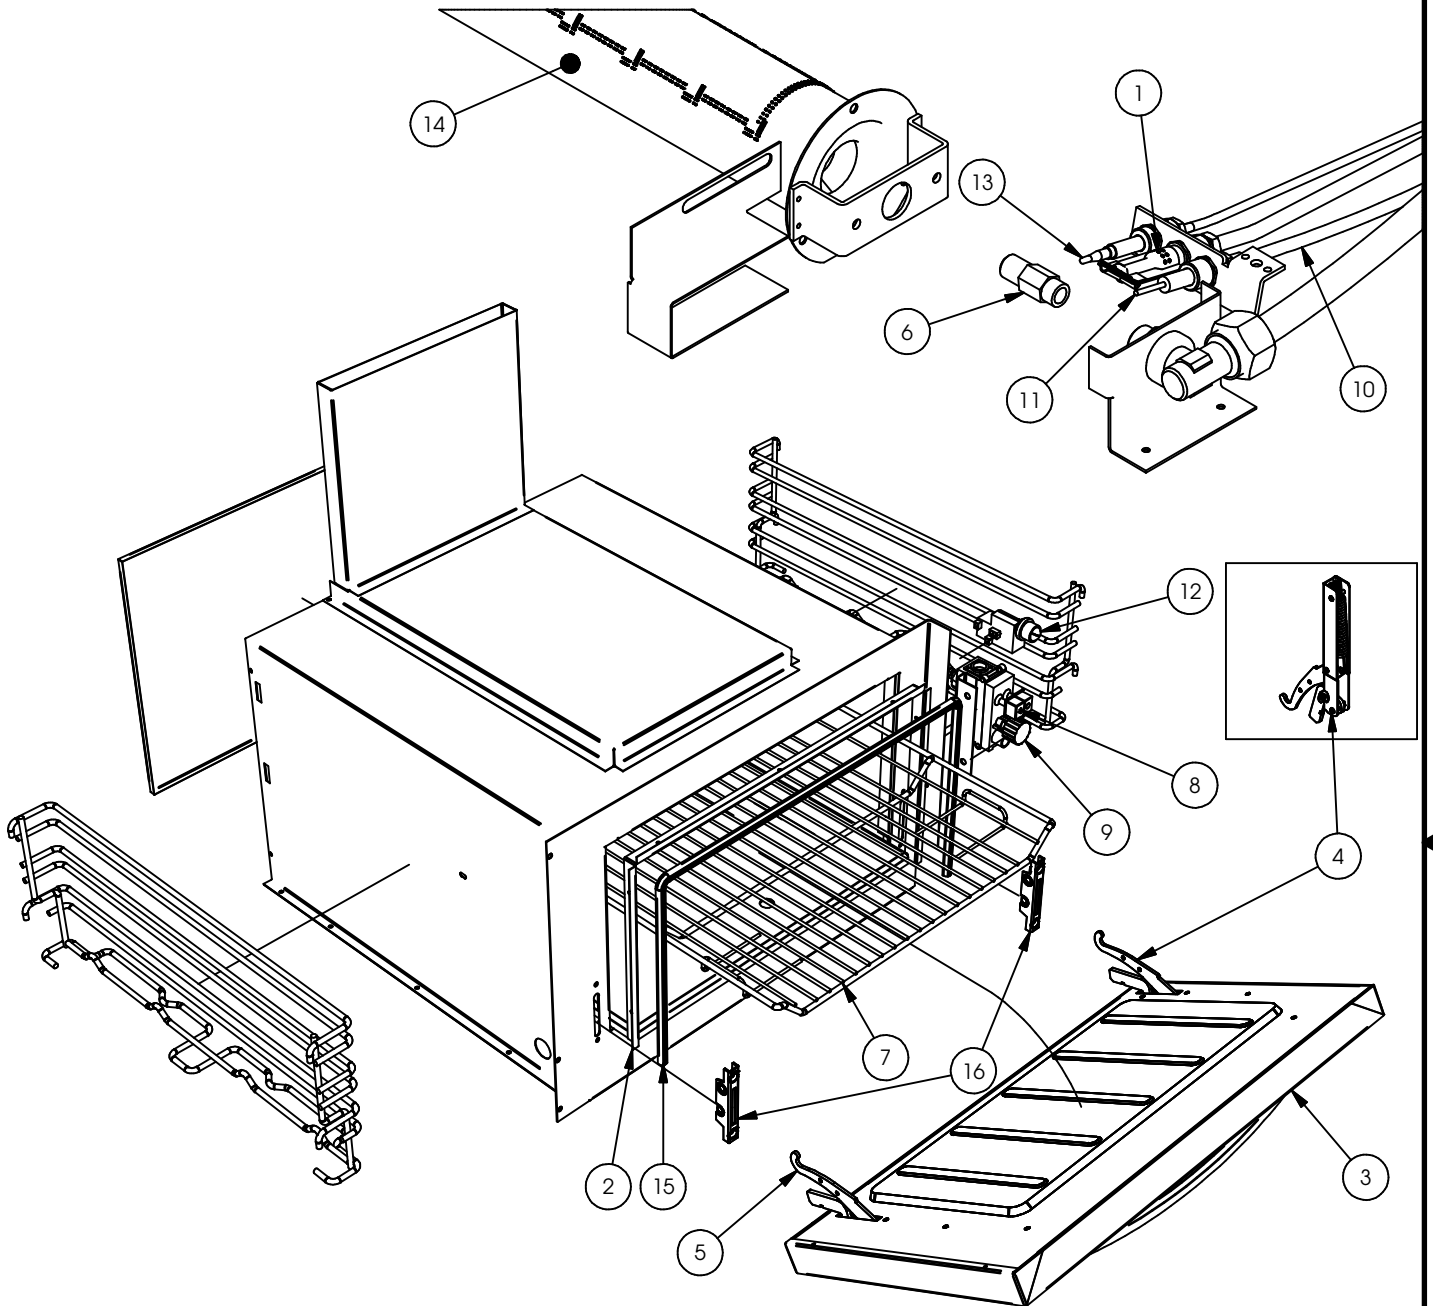

TAVOLA / DRAWING 1130

COD. 400230

FORNO A GAS / GAS OVEN UNICO

1	403101	BRUCIAT.PIL.3 VIE COMP.RACC.CUCINE	PILOT BURNER 3 WAYS
2	4614005	CORNICE FIS.GUARN.PORTA FORNO S.7/9	OVEN DOOR FRAME
3	4900605	PORTA FORNO COMPLETA	FRONT DOOR
4	844581	CERNIERA X PORTA FORNO DX 45010951	HINGE FOR OVEN DOOR- RIGHT
5	844583	CERNIERA X PORTA FORNO SX 45010952	HINGE FOR OVEN DOOR- LEFT
6	829350	UGELLO OTT.CH12X30 M10X1 "GENERICO"	LONG BURNER INJECTOR
7	831607	GRIGLIA FORNO CRO."N" 530X650 S.900	STAINLESS STEEL GRID
8	405701	VALVOLA 100-340° "MINISIT" COMPLETA	THERMOSTATIC VALVE WITH FITTINGS
8	835701	VALVOLA 100-340° "MINISIT" 0710654	THERMOSTATIC VALVE
9	835721	MANOPOLA X VALVOLA "MINISIT"0916124	KNOB FOR MINISIT VALVE
10	835895	CAVO X ACCENS.A PILA 1050MM 0028002	IGNITION CABLE
11	835915	CANDELA PIEZO DRI.(FRY-TOP) 0915015	PIEZO SPARK PLUG
12	835925	ACCENSIONE A PILA 72606505000	SWITCHING TO BATTERY
13	837253	TERMOCOPPIA CM. 100	THERMOCOUPLE CM 100
14	841211	BRUCIATORE FORNO D.51X530 KW7,7 S.9	BURNER FOR OVEN S.900
15	844441	GUARN.PORTA FORNO 2/1 MT.SV52 STILE	SEAL FOR OVEN DOOR
16	844589	PORTARULLINO CERN.FORNO 45508410	OVEN DOOR'S HINGE BLOCK