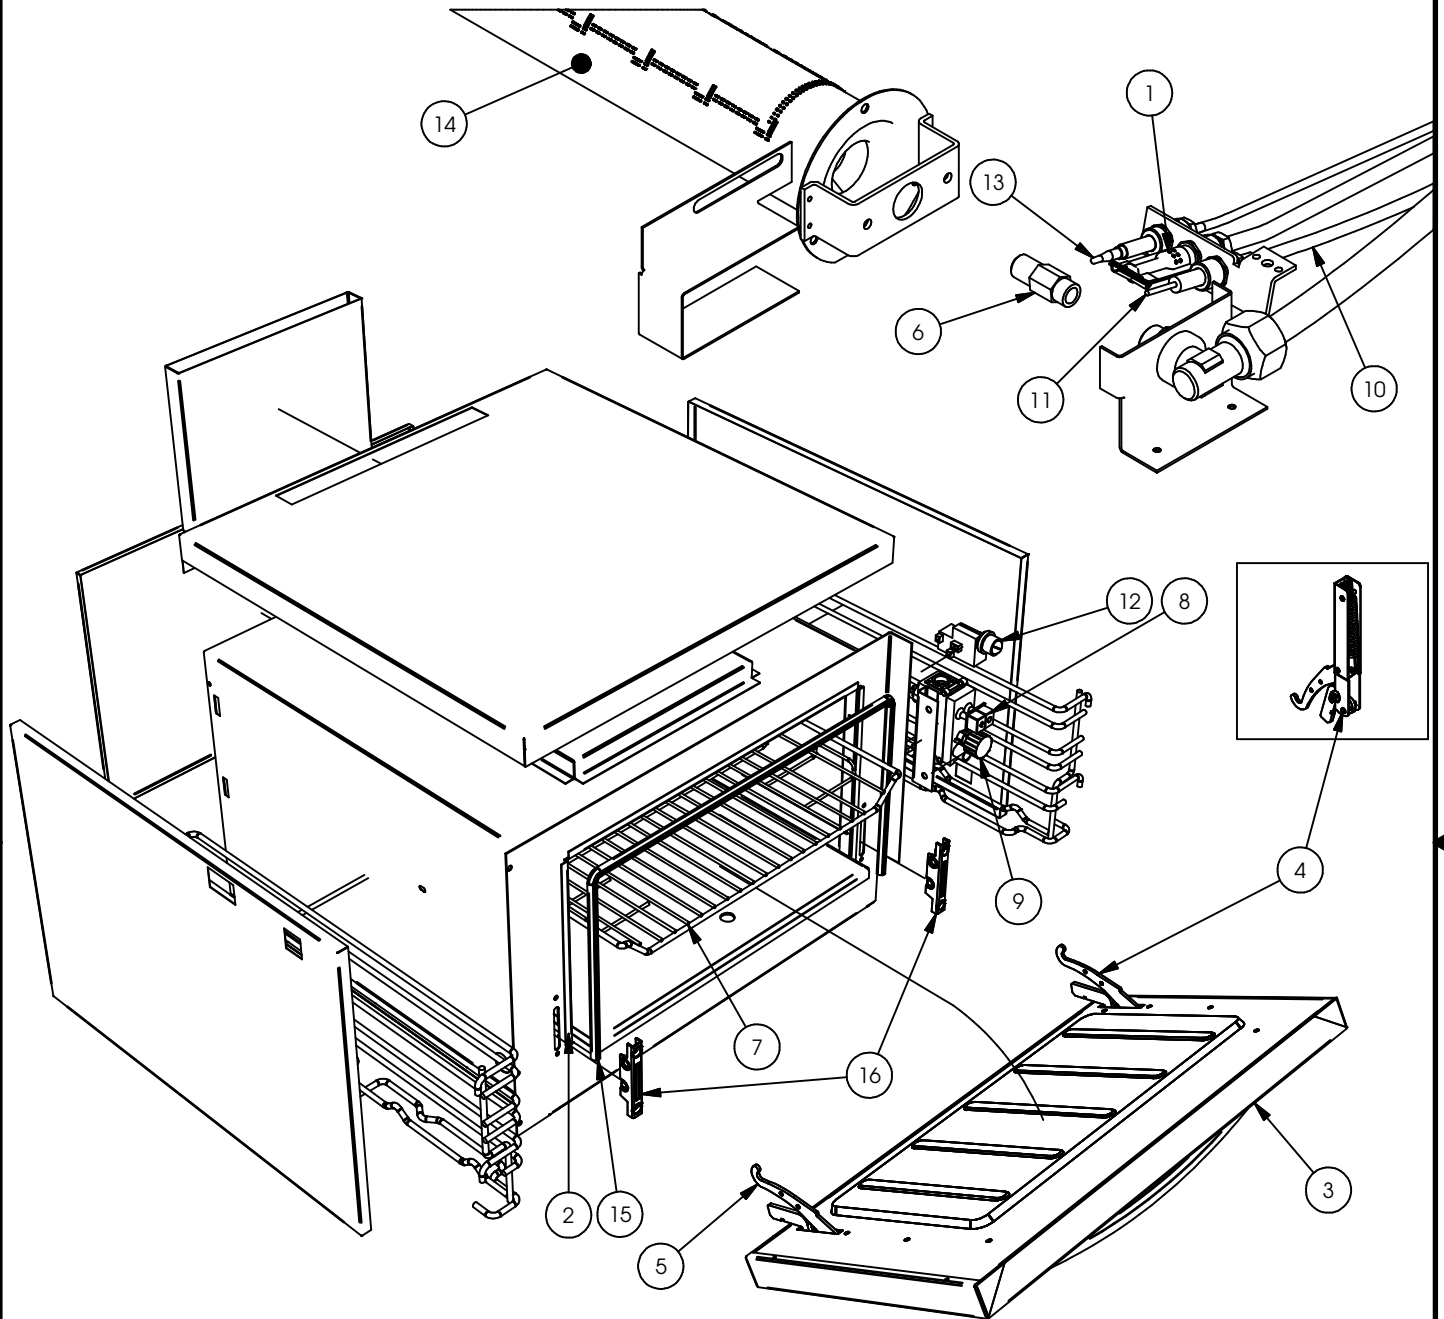

TAVOLA / DRAWING 1104

COD. 4000200

FORNO A GAS / GAS OVEN S.700S

1	403101	BRUCIAT.PIL.3 VIE COMP.RACC.CUCINE	PILOT BURNER 3 WAYS
2	4614005	CORNICE FIS.GUARN.PORTA FORNO S.7/9	OVEN DOOR FRAME
3	4900605	PORTA FORNO COMPLETA	FRONT DOOR
4	844581	CERNIERA X PORTA FORNO DX 45010951	HINGE FOR OVEN DOOR- RIGHT
5	844583	CERNIERA X PORTA FORNO SX 45010952	HINGE FOR OVEN DOOR- LEFT
6	829350	UGELLO OTT.CH12X30 M10X1 "GENERICO"	LONG BURNER INJECTOR
7	831607	GRIGLIA FORNO CRO."N" 530X650 S.900	STAINLESS STEEL GRID
8	405701	VALVOLA 100-340° "MINISIT" COMPLETA	THERMOSTATIC VALVE WITH FITTINGS
8	835701	VALVOLA 100-340° "MINISIT" 0710654	THERMOSTATIC VALVE
9	835721	MANOPOLA X VALVOLA "MINISIT"0916124	KNOB FOR MINISIT VALVE
10	835895	CAVO X ACCENS.A PILA 1050MM 0028002	IGNITION CABLE
11	835915	CANDELA PIEZO DRI.(FRY-TOP) 0915015	PIEZO SPARK PLUG
12	835925	ACCENSIONE A PILA 72606505000	SWITCHING TO BATTERY
13	837253	TERMOCOPPIA CM. 100	THERMOCOUPLE CM 100
14	841211	BRUCIATORE FORNO D.51X530 KW7,7 S.9	BURNER FOR OVEN S.900
15	844441	GUARN.PORTA FORNO 2/1 MT.SV52 STILE	SEAL FOR OVEN DOOR
16	844589	PORTARULLINO CERN.FORNO 45508410	OVEN DOOR'S HINGE BLOCK