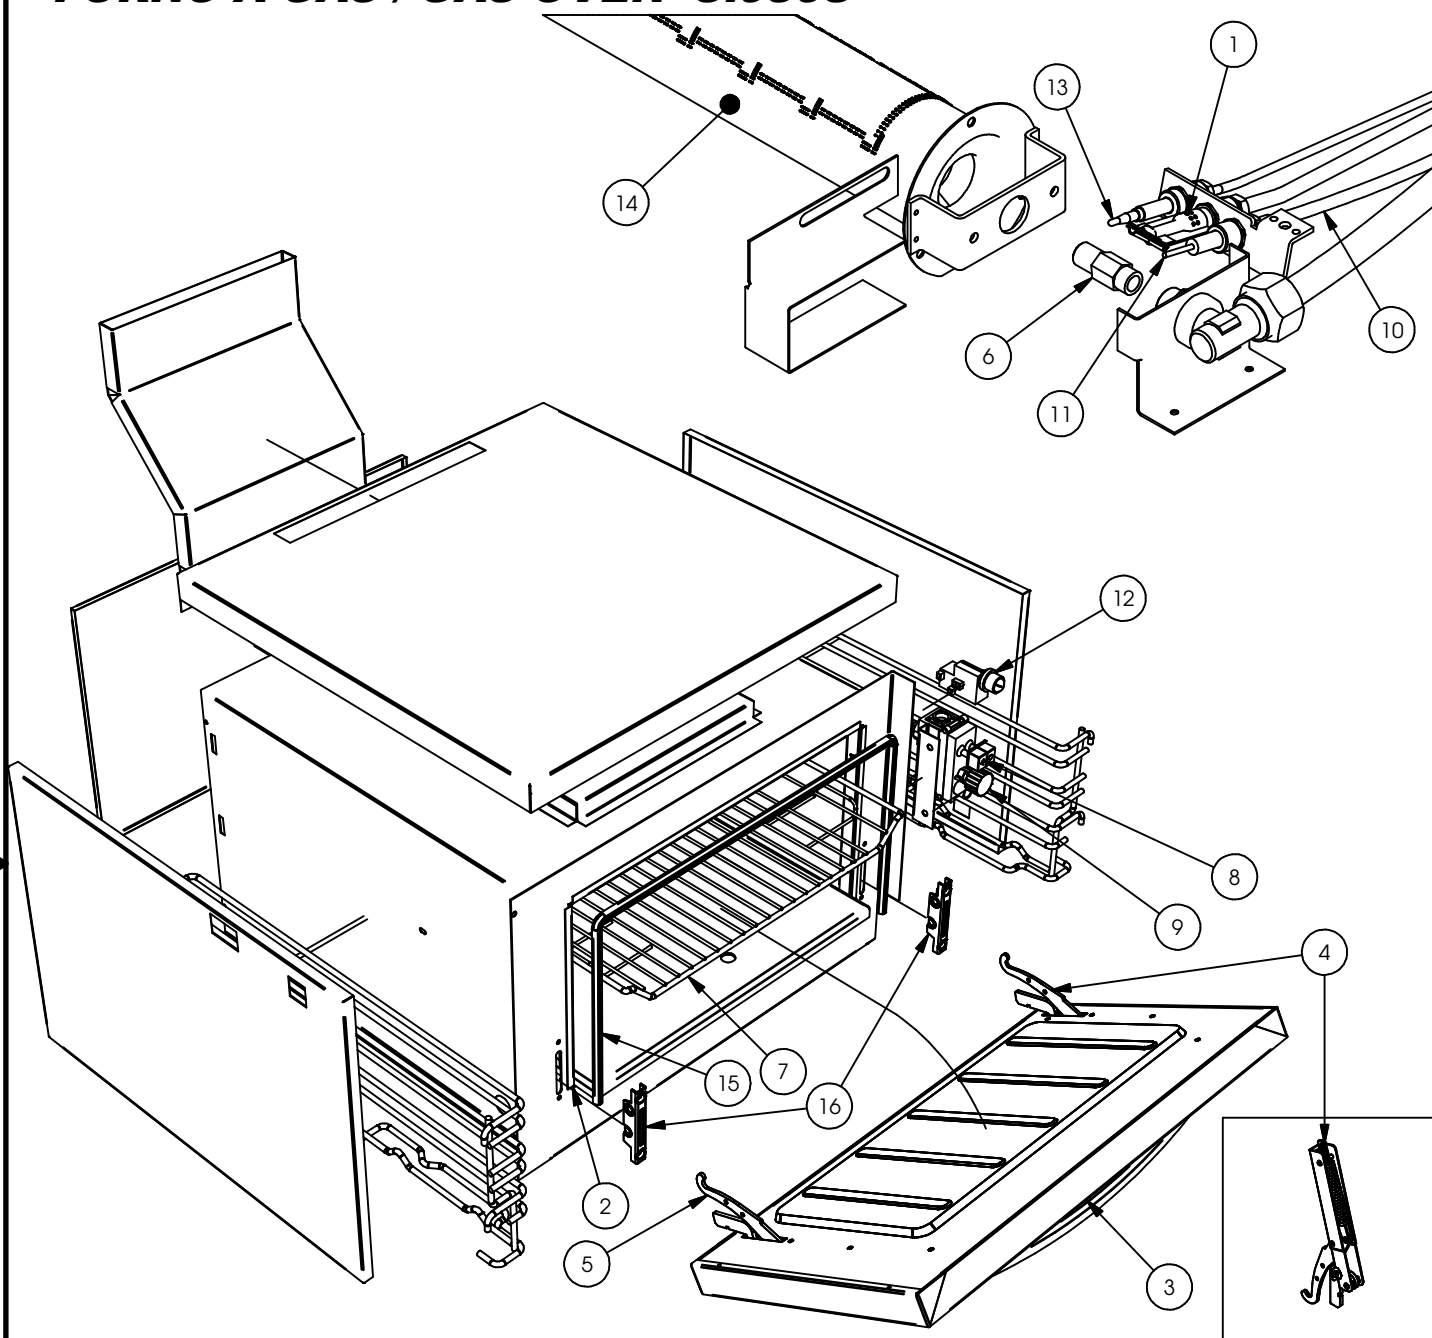

TAVOLA / DRAWING 1105

COD. 4000208

FORNO A GAS / GAS OVEN S.980S

1	403101	BRUCIAT.PIL.3 VIE COMP.RACC.CUCINE	PILOT BURNER 3 WAYS
2	4614005	CORNICE FIS.GUARN.PORTA FORNO S.7/9	OVEN DOOR FRAME
3	4900605	PORTA ASSIEMATA FORNO GN2/1 STILE	FRONT DOOR
4	844581	CERNIERA X PORTA FORNO DX 45010951	HINGE FOR OVEN DOOR- RIGHT
5	844583	CERNIERA X PORTA FORNO SX 45010952	HINGE FOR OVEN DOOR- LEFT
6	829350	UGELLO OTT.CH12X30 M10X1 "GENERICO"	LONG BURNER INJECTOR
7	831607	GRIGLIA FORNO CRO."N" 530X650 S.900	STAINLESS STEEL GRID
8	405701	VALVOLA 100-340° "MINISIT" COMPLETA	THERMOSTATIC VALVE WITH FITTINGS
8	835701	VALVOLA 100-340° "MINISIT" 0710654	THERMOSTATIC VALVE
9	835721	MANOPOLA X VALVOLA "MINISIT"0916124	KNOB FOR MINISIT VALVE
10	835895	CAVO X ACCENS.A PILA 1050MM 0028002	IGNITION CABLE
11	835915	CANDELA PIEZO DRI.(FRY-TOP) 0915015	PIEZO SPARK PLUG
12	835925	ACCENSIONE A PILA 72606505000	SWITCHING TO BATTERY
13	837253	TERMOCOPPIA CM. 100	THERMOCOUPLE CM 100
14	841211	BRUCIATORE FORNO D.51X530 KW7,7 S.9	BURNER FOR OVEN S.900
15	844441	GUARN.PORTA FORNO 2/1 MT.SV52 STILE	SEAL FOR OVEN DOOR
16	844589	PORTARULLINO CERN.FORNO 45508410	OVEN DOOR'S HINGE BLOCK