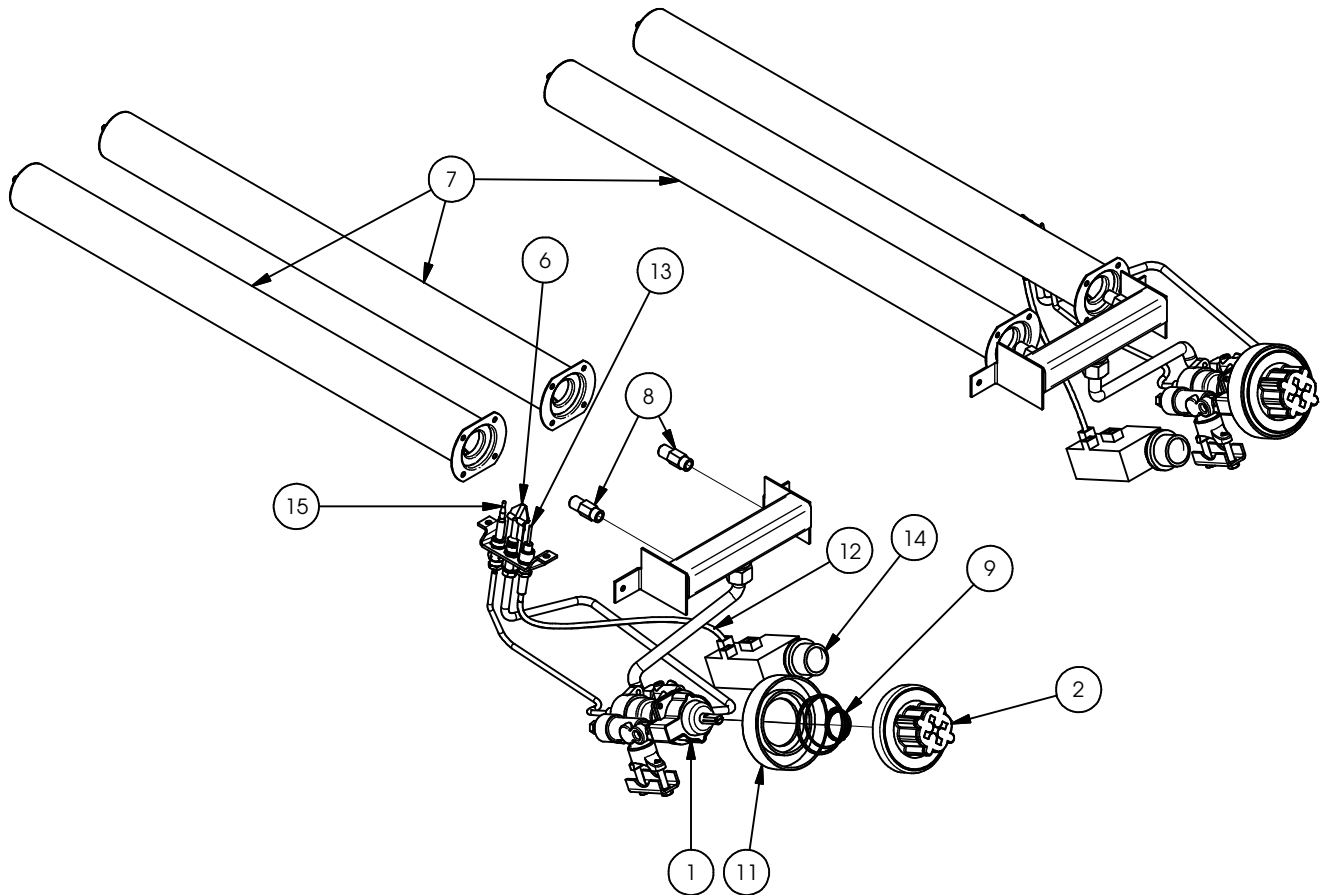

## MOD. 9FTG90XXX

### GAS FRY-TOPS S.990S COD.:

- 317150 L
- 317160 LC
- 317170 R
- 317180 RC
- 317190 LR
- 317200 LRC

# TAVOLA / DRAWING 2257

## GRUPPO GAS / GAS GROUP 9FTG90XXX

1	401261	RUBIN.GAS COLL.COMP.RACC.25ST S7/9S	THERMOSTATIC GAS TAP 25 ST WITH CONNECTION
2	401415	MANOPOLA COMPL. RUBIN. FRY-TOP 25ST	KNOB FOR GAS TAP 25 ST
3	4105988	CRUSCOTTO COM.FRY-TOP GAS 900 S.990S	800 GAS FRY TOP FRONT PANEL
4	4127001	CASSETTO RA.GOCCE ASS.FRYTOP S.7/9S	DRIP CATCHER DRAWER
5	4302273	SCARICO FUMO ASS. ASOLE 900 STILE	EXHAUST GRATE
6	403121	BRUCIAT.PIL.3 VIE COMP.RACC.FRY-TOP	PILOT BURNER 3 WAY
7	841265	BRUCIATORE FRY-TOP S.90 102.0974.00	BURNER FRT-TOP (S.900)
8	829350	UGELLO OTT.CH12X30 M10X1 "GENERICO"	LONG BURNER INJECTOR
9	829671	MOLLA CONICA INOX A COMPR.D.1.20	CONICAL SPRING FOR KNOB
10	831968	PIASTRA 850X750X15 FTLN 990	SMOOTH CHROMIUM PLATE
10	831972	PIASTRA 850X750X15 FTLN 990	SMOOTH PLATE
10	831976	PIASTRA 850X750X15 FTRC 990	SCORED CHROMIUM PLATE
10	831980	PIASTRA 855X750X15 FTRN 990	SCORED PLATE
10	831983	PIASTRA 855X750X15 FTLRN 990	1/3 SCORED 2/3 SMOOTH PLATE
10	831987	PIASTRA 850X750X15 FTLRC 990	1/3 SCORED 2/3 SMOOTH CHROMIUM PLATE
11	835571	GHIERA PLAST.ROSSA X MANOP.GAS.17H	PLASTIC COVER FOR KNOB
12	835893	CAVO X ACCENS.A PILA 500MM 0028651	IGNITION CABLE
13	835915	CANDELA PIEZO DRI.(FRY-TOP) 0915015	PIEZO SPARK PLUG
14	835925	ACCENSIONE A PILA 72606505000	SWITCHING TO BATTERY
15	837233	TERMOCOPPIA QUICK 320 0290012	THERMOCOUPLE CM32
16	844380	PIEDE 2"INOX 145-200 EP1XBMBONNSV	2" STAINLESS STEEL FOOT