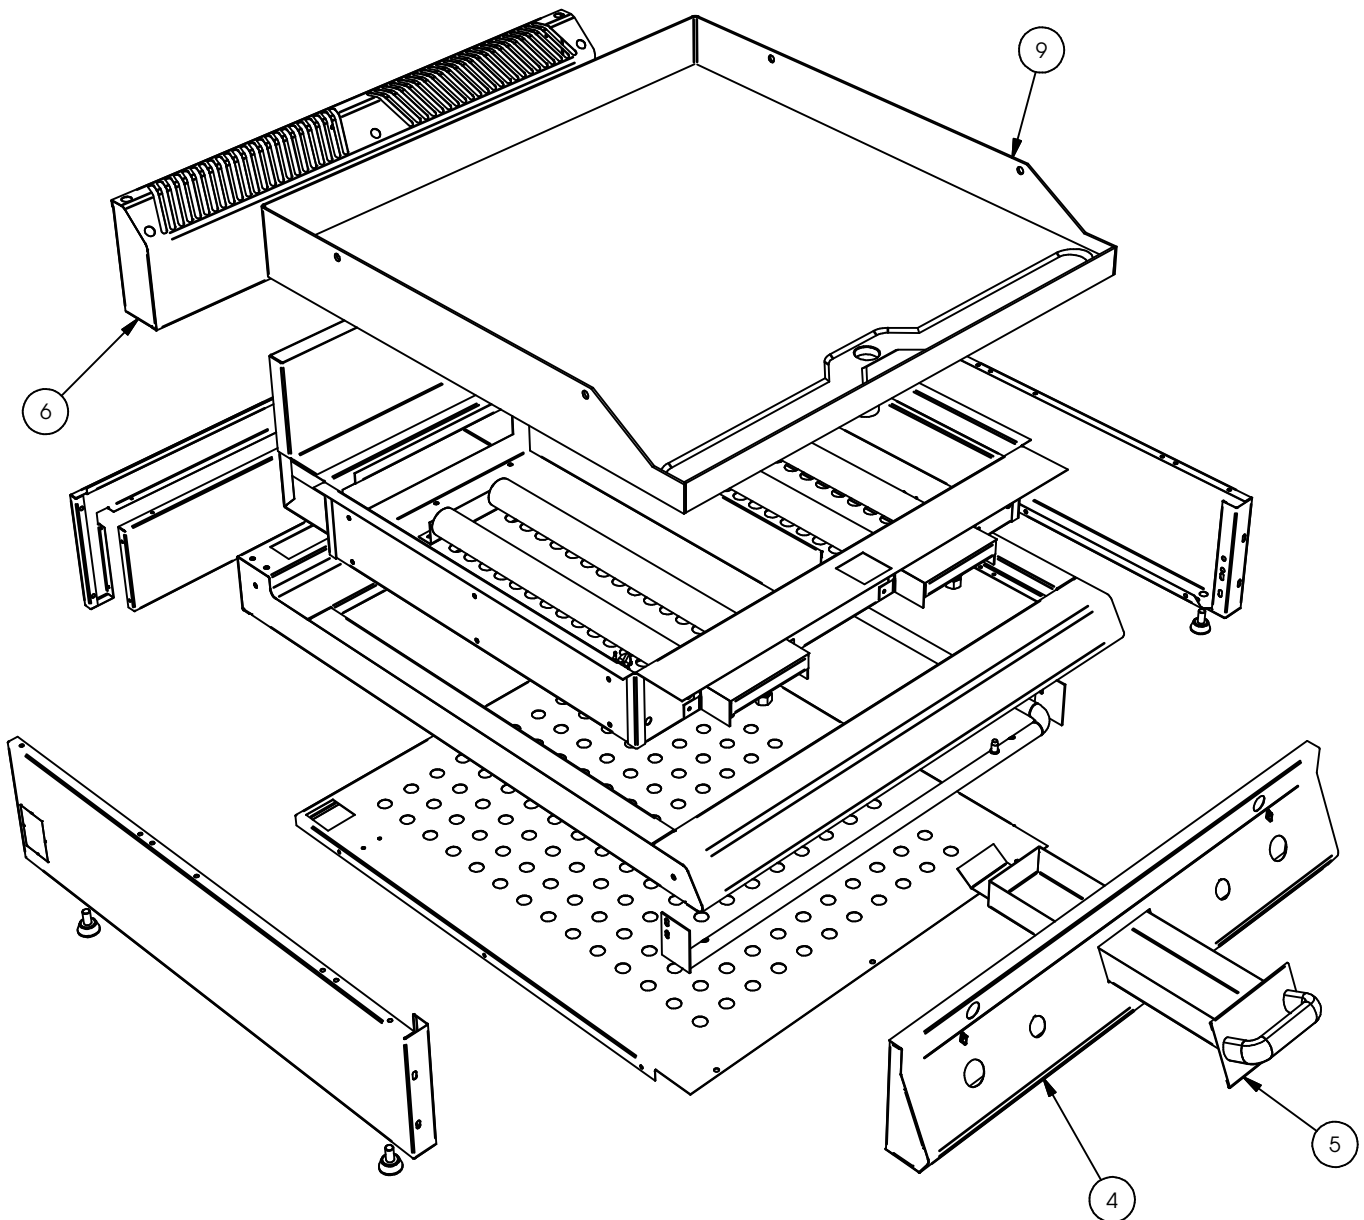

TAVOLA / DRAWING 1432

MOD. 8TFGLL

GAS FRY-TOPS TOP S.980S COD.:

3181200 LL

3181240 LLC

3181280 RR

3181320 RRC

3181360 LR

3181400 LRC

TAVOLA / DRAWING 1432
GRUPPO GAS / GAS GROUP
8TFGLL

1	401261	RUBINETTO GAS COMPL.RACC.25ST S7/9S	THERMOSTATIC GAS TAP 25 ST WITH CONNECTION
2	401415	MANOPOLA PER RUBINETTO 25 ST	KNOB FOR GAS TAP 25 ST
3	403121	BRUCIAT.PIL.3 VIE COMP.RACC.FRY-TOP	PILOT BURNER 3 WAY
4	4105992	CRUSCOTTO FRY TOP GAS 800	800 GAS FRY TOP FRONT PANEL
5	4127001	CASSETTO RACCOGLIGOCCE FRY TOP	DRIP CATCHER DRAWER
6	4302276	SCARICO FUMO ASS. ASOLE 800 STILE	800 S.7/9S CHIMNEY
7	829350	UGELLO OTT.CH12X30 M10X1 "GENERICO"	LONG BURNER INJECTOR
8	829671	MOLLA CONICA INOX A COMPR.D.1.20	CONICAL SPRING FOR KNOB
9	831967	PIASTRA 755X750X15 FTLC 980	SMOOTH CHROMIUM PLATE
9	831971	PIASTRA 755X750X15 FTLN 980	SMOOTH PLATE
9	831975	PIASTRA 755X750X15 FTRC 980	SCORED CHROMIUM PLATE
9	831979	PIASTRA 755X750X15 FTRN 980	SCORED PLATE
9	831982	PIASTRA 755X750X15 FTLRN 980	1/3 SCORED 2/3 SMOOTH PLATE
9	831986	PIASTRA 755X750X15 FTLRNC 980	1/3 SCORED 2/3 SMOOTH CHROMIUM PLATE
10	835571	GHIERA PLAST.CHIUSURA MANOP.GAS.17H	PLASTIC COVER FOR KNOB
11	835893	CAVO X ACCENS.A PILA 500MM 0028651	IGNITION CABLE
12	835915	CANDELA PIEZO DRI.(FRY-TOP) 0915015	PIEZO SPARK PLUG
13	835925	ACCENSIONE A PILA 72606505000	SWITCHING TO BATTERY
14	837233	TERMOCOPPIA CM.32	THERMOCOUPLE CM32
15	841265	BRUCIATORE FRY-TOP S.90 102.0974.00	BURNER FRT-TOP (S.900)