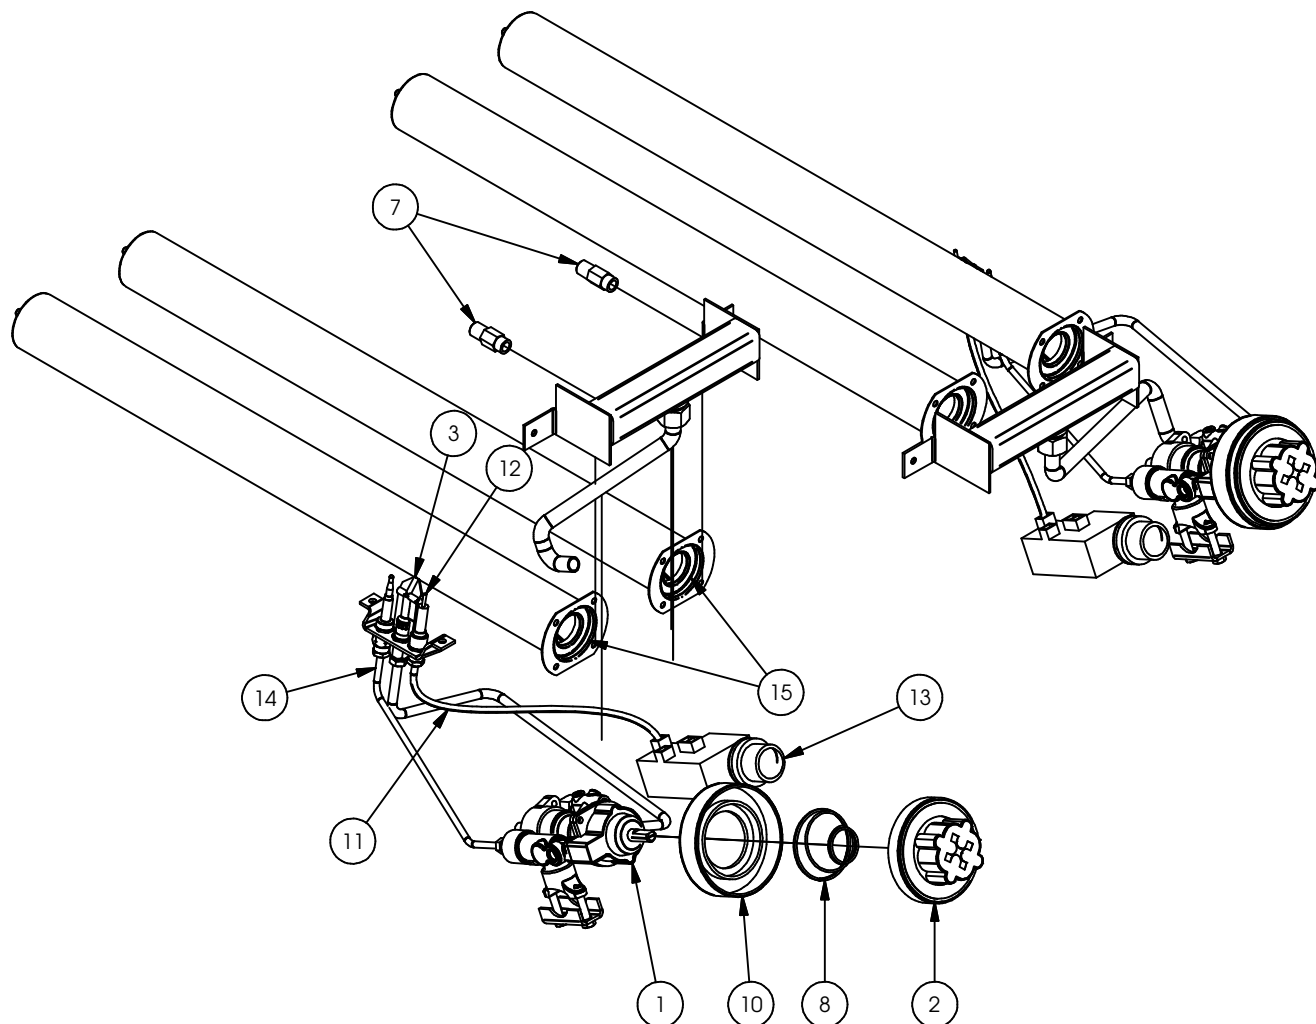

TAVOLA / DRAWING 1432

MOD. 8TFGLL

GAS FRY-TOPS TOP S.980S COD.:

3181200 LL

3181240 LLC

3181280 RR

3181320 RRC

3181360 LR

3181400 LRC

TAVOLA / DRAWING 1432
GRUPPO GAS / GAS GROUP
8TFGLL

1	401261	RUBINETTO GAS COMPL.RACC.25ST S7/9S	THERMOSTATIC GAS TAP 25 ST WITH CONNECTION
2	401415	MANOPOLA PER RUBINETTO 25 ST	KNOB FOR GAS TAP 25 ST
3	403121	BRUCIAT.PIL.3 VIE COMP.RACC.FRY-TOP	PILOT BURNER 3 WAY
4	4105992	CRUSCOTTO FRY TOP GAS 800	800 GAS FRY TOP FRONT PANEL
5	4127001	CASSETTO RACCOGLIGOCCE FRY TOP	DRIP CATCHER DRAWER
6	4302276	SCARICO FUMO ASS. ASOLE 800 STILE	800 S.7/9S CHIMNEY
7	829350	UGELLO OTT.CH12X30 M10X1 "GENERICO"	LONG BURNER INJECTOR
8	829671	MOLLA CONICA INOX A COMPR.D.1.20	CONICAL SPRING FOR KNOB
9	831967	PIASTRA 755X750X15 FTLC 980	SMOOTH CHROMIUM PLATE
9	831971	PIASTRA 755X750X15 FTLN 980	SMOOTH PLATE
9	831975	PIASTRA 755X750X15 FTRC 980	SCORED CHROMIUM PLATE
9	831979	PIASTRA 755X750X15 FTRN 980	SCORED PLATE
9	831982	PIASTRA 755X750X15 FTLRN 980	1/3 SCORED 2/3 SMOOTH PLATE
9	831986	PIASTRA 755X750X15 FTLRNC 980	1/3 SCORED 2/3 SMOOTH CHROMIUM PLATE
10	835571	GHIERA PLAST.CHIUSURA MANOP.GAS.17H	PLASTIC COVER FOR KNOB
11	835893	CAVO X ACCENS.A PILA 500MM 0028651	IGNITION CABLE
12	835915	CANDELA PIEZO DRI.(FRY-TOP) 0915015	PIEZO SPARK PLUG
13	835925	ACCENSIONE A PILA 72606505000	SWITCHING TO BATTERY
14	837233	TERMOCOPPIA CM.32	THERMOCOUPLE CM32
15	841265	BRUCIATORE FRY-TOP S.90 102.0974.00	BURNER FRT-TOP (S.900)