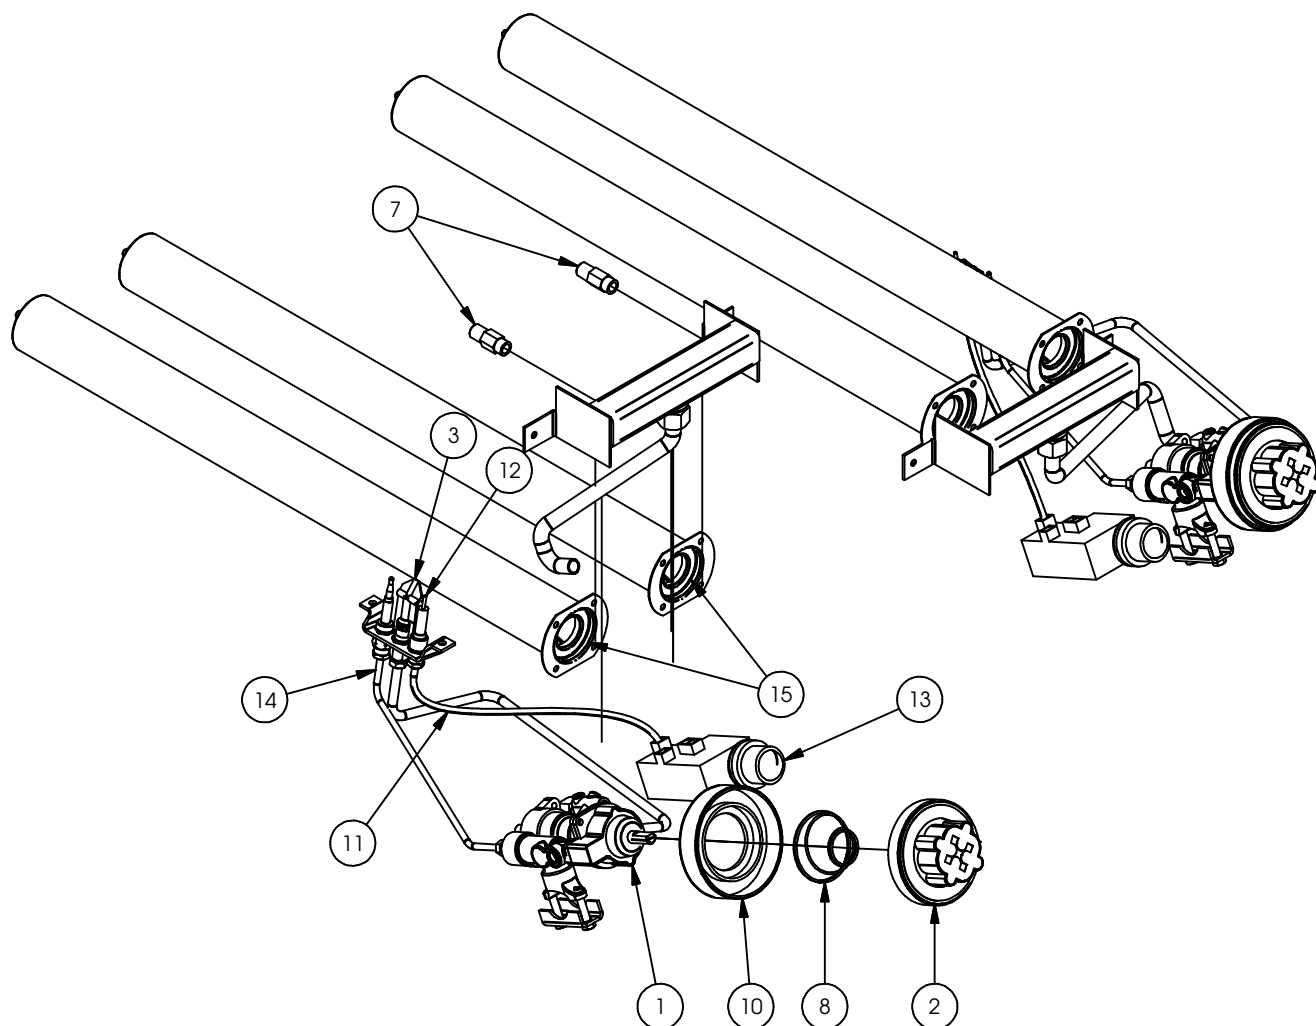

TAVOLA / DRAWING 1432

MOD. 8TFGLL

GAS FRY-TOPS TOP S.980S COD.:

3181200 LL

3181240 LLC

3181280 RR

3181320 RRC

3181360 LR

3181400 LRC

TAVOLA / DRAWING 1432
GRUPPO GAS / GAS GROUP
8TFGLL

1	401261	RUBINETTO GAS COMPL.RACC.25ST S7/9S	THERMOSTATIC GAS TAP 25 ST WITH CONNECTION
2	401415	MANOPOLA PER RUBINETTO 25 ST	KNOB FOR GAS TAP 25 ST
3	403121	BRUCIAT.PIL.3 VIE COMP.RACC.FRY-TOP	PILOT BURNER 3 WAY
4	4105992	CRUSCOTTO FRY TOP GAS 800	800 GAS FRY TOP FRONT PANEL
5	4127001	CASSETTO RACCOGLIGOCCE FRY TOP	DRIP CATCHER DRAWER
6	4302276	SCARICO FUMO ASS. ASOLE 800 STILE	800 S.7/9S CHIMNEY
7	829350	UGELLO OTT.CH12X30 M10X1 "GENERICO"	LONG BURNER INJECTOR
8	829671	MOLLA CONICA INOX A COMPR.D.1.20	CONICAL SPRING FOR KNOB
9	831967	PIASTRA 755X750X15 FTLC 980	SMOOTH CHROMIUM PLATE
9	831971	PIASTRA 755X750X15 FTLN 980	SMOOTH PLATE
9	831975	PIASTRA 755X750X15 FTRC 980	SCORED CHROMIUM PLATE
9	831979	PIASTRA 755X750X15 FTRN 980	SCORED PLATE
9	831982	PIASTRA 755X750X15 FTLRN 980	1/3 SCORED 2/3 SMOOTH PLATE
9	831986	PIASTRA 755X750X15 FTLRNC 980	1/3 SCORED 2/3 SMOOTH CHROMIUM PLATE
10	835571	GHIERA PLAST.CHIUSURA MANOP.GAS.17H	PLASTIC COVER FOR KNOB
11	835893	CAVO X ACCENS.A PILA 500MM 0028651	IGNITION CABLE
12	835915	CANDELA PIEZO DRI.(FRY-TOP) 0915015	PIEZO SPARK PLUG
13	835925	ACCENSIONE A PILA 72606505000	SWITCHING TO BATTERY
14	837233	TERMOCOPPIA CM.32	THERMOCOUPLE CM32
15	841265	BRUCIATORE FRY-TOP S.90 102.0974.00	BURNER FRT-TOP (S.900)