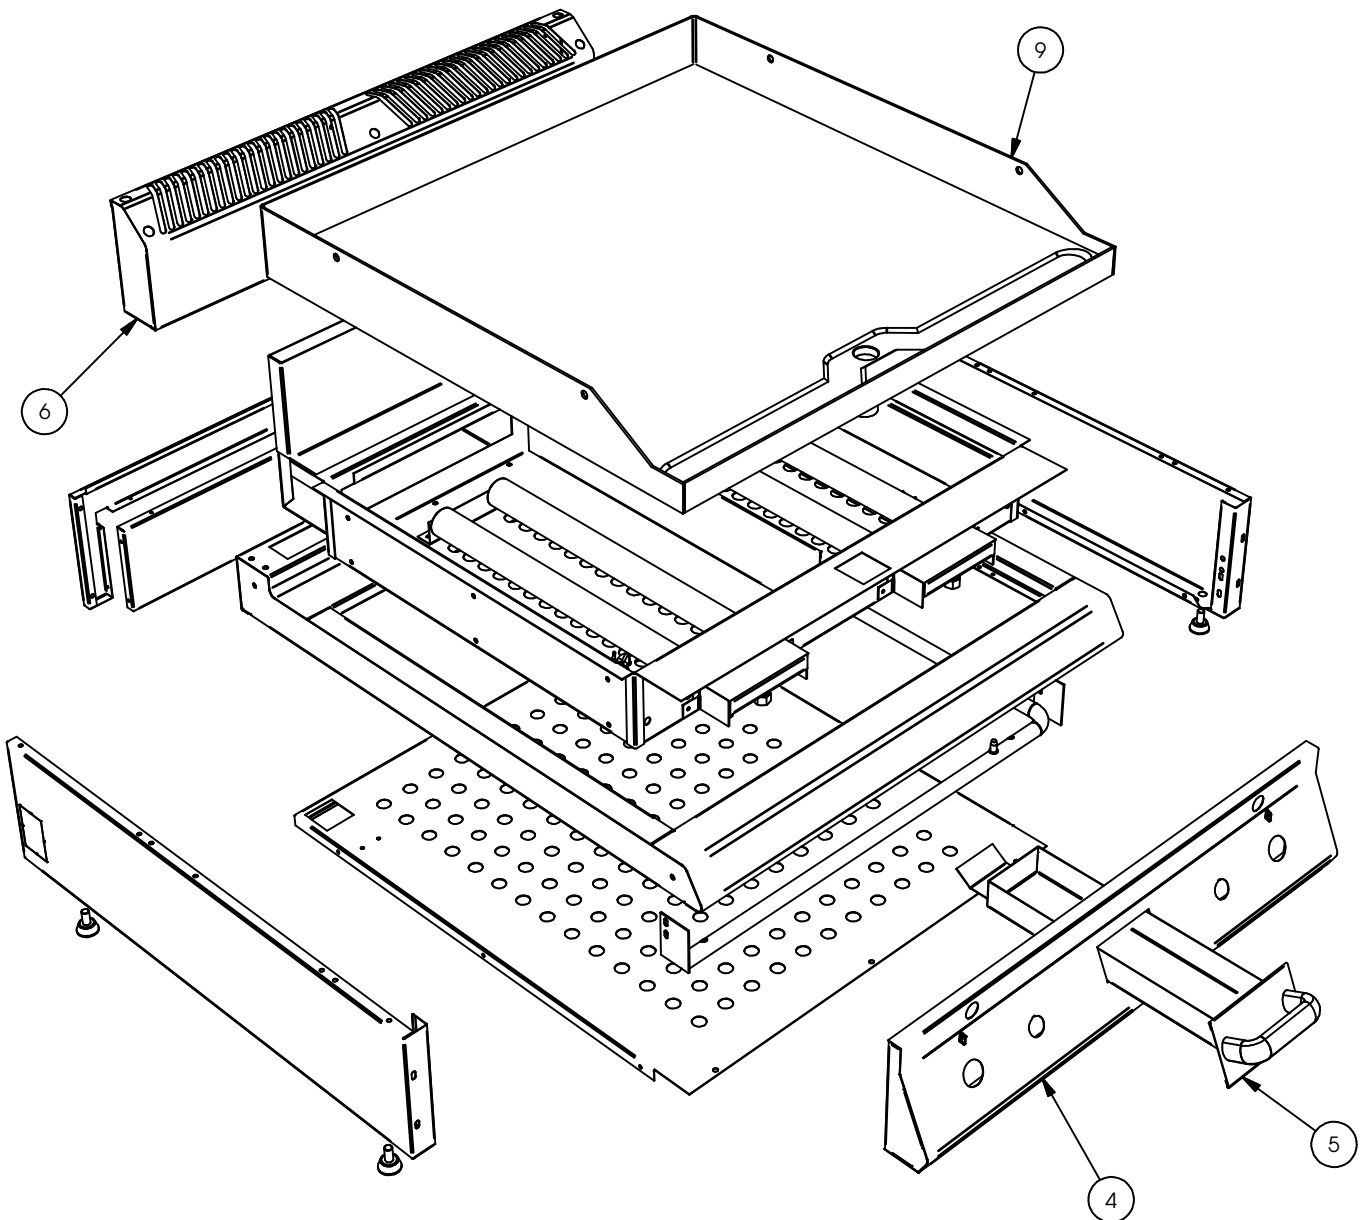

TAVOLA / DRAWING 1432

MOD. 8TFGLL

GAS FRY-TOPS TOP S.980S COD.:

3181200 LL

3181240 LLC

3181280 RR

3181320 RRC

3181360 LR

3181400 LRC

TAVOLA / DRAWING 1432
GRUPPO GAS / GAS GROUP
8TFGLL

1	401261	RUBINETTO GAS COMPL.RACC.25ST S7/9S	THERMOSTATIC GAS TAP 25 ST WITH CONNECTION
2	401415	MANOPOLA PER RUBINETTO 25 ST	KNOB FOR GAS TAP 25 ST
3	403121	BRUCIAT.PIL.3 VIE COMP.RACC.FRY-TOP	PILOT BURNER 3 WAY
4	4105992	CRUSCOTTO FRY TOP GAS 800	800 GAS FRY TOP FRONT PANEL
5	4127001	CASSETTO RACCOGLIGOCCE FRY TOP	DRIP CATCHER DRAWER
6	4302276	SCARICO FUMO ASS. ASOLE 800 STILE	800 S.7/9S CHIMNEY
7	829350	UGELLO OTT.CH12X30 M10X1 "GENERICO"	LONG BURNER INJECTOR
8	829671	MOLLA CONICA INOX A COMPR.D.1.20	CONICAL SPRING FOR KNOB
9	831967	PIASTRA 755X750X15 FTLC 980	SMOOTH CHROMIUM PLATE
9	831971	PIASTRA 755X750X15 FTLN 980	SMOOTH PLATE
9	831975	PIASTRA 755X750X15 FTRC 980	SCORED CHROMIUM PLATE
9	831979	PIASTRA 755X750X15 FTRN 980	SCORED PLATE
9	831982	PIASTRA 755X750X15 FTLRN 980	1/3 SCORED 2/3 SMOOTH PLATE
9	831986	PIASTRA 755X750X15 FTLRNC 980	1/3 SCORED 2/3 SMOOTH CHROMIUM PLATE
10	835571	GHIERA PLAST.CHIUSURA MANOP.GAS.17H	PLASTIC COVER FOR KNOB
11	835893	CAVO X ACCENS.A PILA 500MM 0028651	IGNITION CABLE
12	835915	CANDELA PIEZO DRI.(FRY-TOP) 0915015	PIEZO SPARK PLUG
13	835925	ACCENSIONE A PILA 72606505000	SWITCHING TO BATTERY
14	837233	TERMOCOPPIA CM.32	THERMOCOUPLE CM32
15	841265	BRUCIATORE FRY-TOP S.90 102.0974.00	BURNER FRT-TOP (S.900)