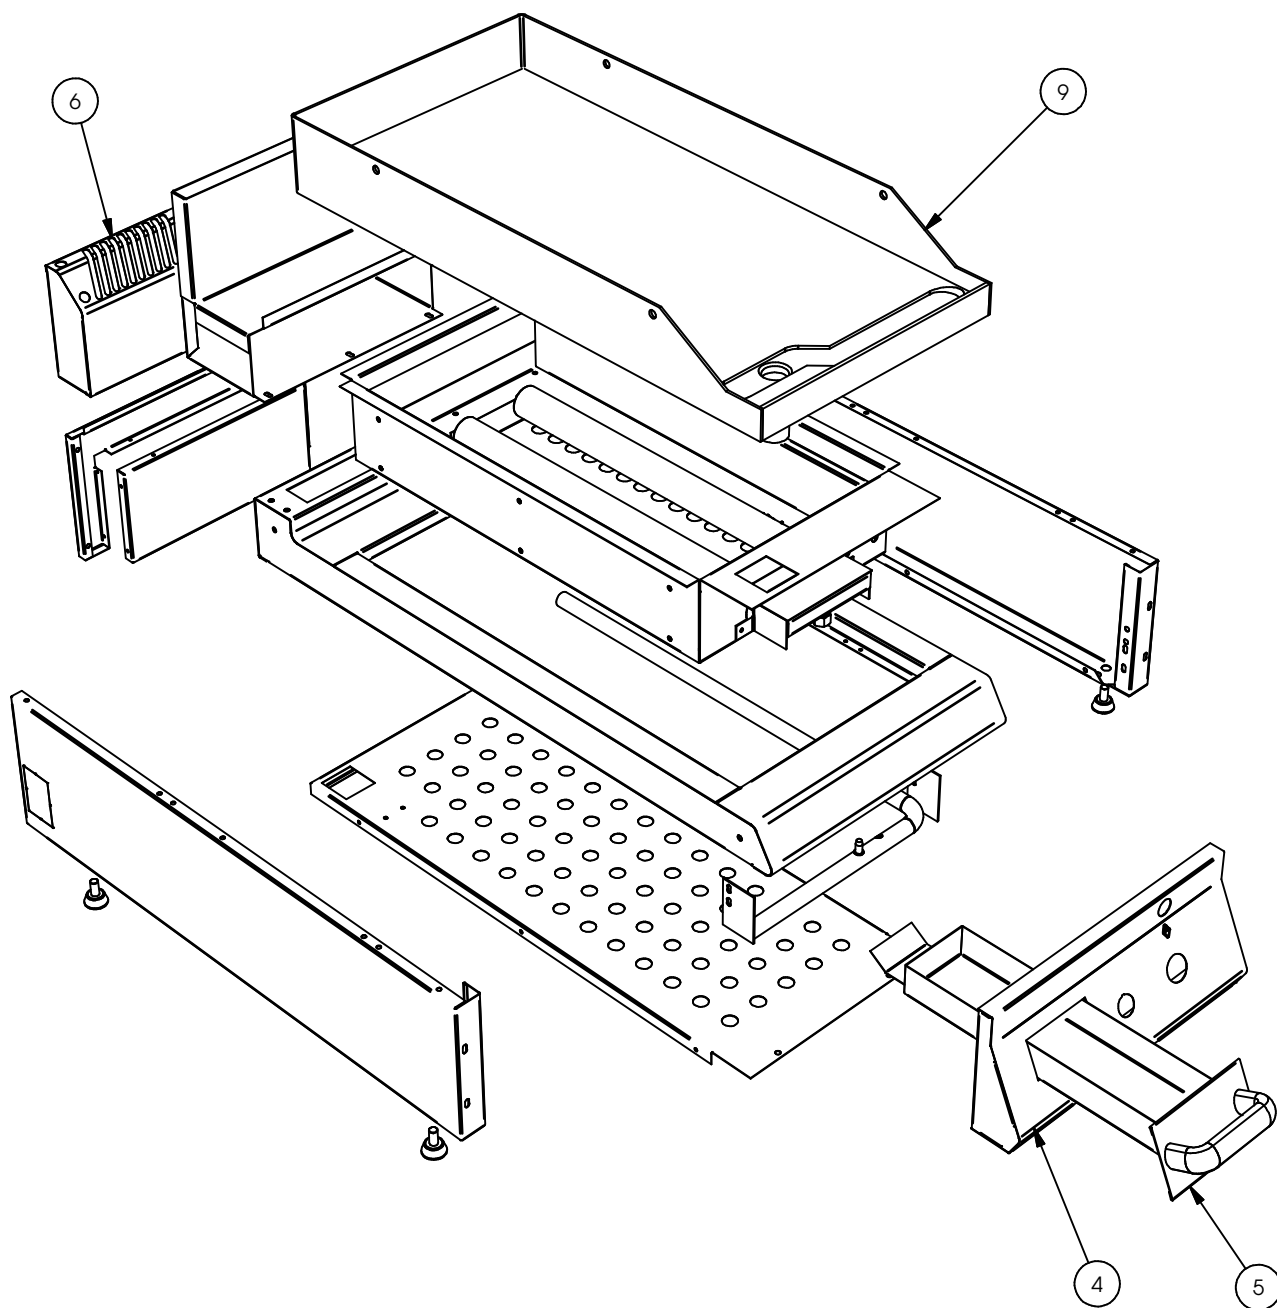

TAVOLA / DRAWING 1431

MOD. 8TFGL

GAS FRY-TOPS S.700S COD.:

3181080 LC

3181000 L

3181120 RC

3181040 R

TAVOLA / DRAWING 1431
GRUPPO GAS / GAS GROUP
8TFGL

1	401261	RUBINETTO GAS COMPL.RACC.25ST S7/9S	THERMOSTATIC GAS TAP 25 ST WITH CONNECTION
2	401415	MANOPOLA PER RUBINETTO 25 ST	KNOB FOR GAS TAP 25 ST
3	403121	BRUCIAT.PIL.3 VIE COMP.RACC.FRY-TOP	PILOT BURNER 3 WAY
4	4105991	CRUSCOTTO FRY TOP GAS 400 S.7/9S	400 GAS FRY TOP FRONT PANEL
5	4127001	CASSETTO RACCOGLIGOCCE FRY TOP	DRIP CATCHER DRAWER
6	4302275	SCARICO FUMO ASS. ASOLE 400 STILE	EXHAUST GRATE
7	829350	UGELLO OTT.CH12X30 M10X1 "GENERICO"	LONG BURNER INJECTOR
8	829671	MOLLA CONICA INOX A COMPR.D.1,20	CONICAL SPRING FOR KNOB
9	831951	PIASTRA 359X750X15 FTLN 940	SMOOTH CHROMIUM PLATE
9	831955	PIASTRA 359X750X15 FTLN 940	SMOOTH PLATE
9	831959	PIASTRA 359X750X15 FTRC 940	SCORED CHROMIUM PLATE
9	831963	PIASTRA 359X750X15 FTRN 940	SCORED PLATE
10	835571	GHIERA PLAST.CHIUSURA MANOP.GAS.17H	PLASTIC COVER FOR KNOB
11	835893	CAVO X ACCENS.A PILA 500MM	IGNITION CABLE
12	835915	CANDELA PIEZO DRI.(FRY-TOP) 0915015	PIEZO SPARK PLUG
13	835925	ACCENSIONE A PILA 72606505000	SWITCHING TO BATTERY
14	837233	TERMOCOPPIA CM.32	THERMOCOUPLE CM32
15	841265	BRUCIATORE FRY-TOP S.90 102.0974.00	BURNER FRT-TOP (S.900)