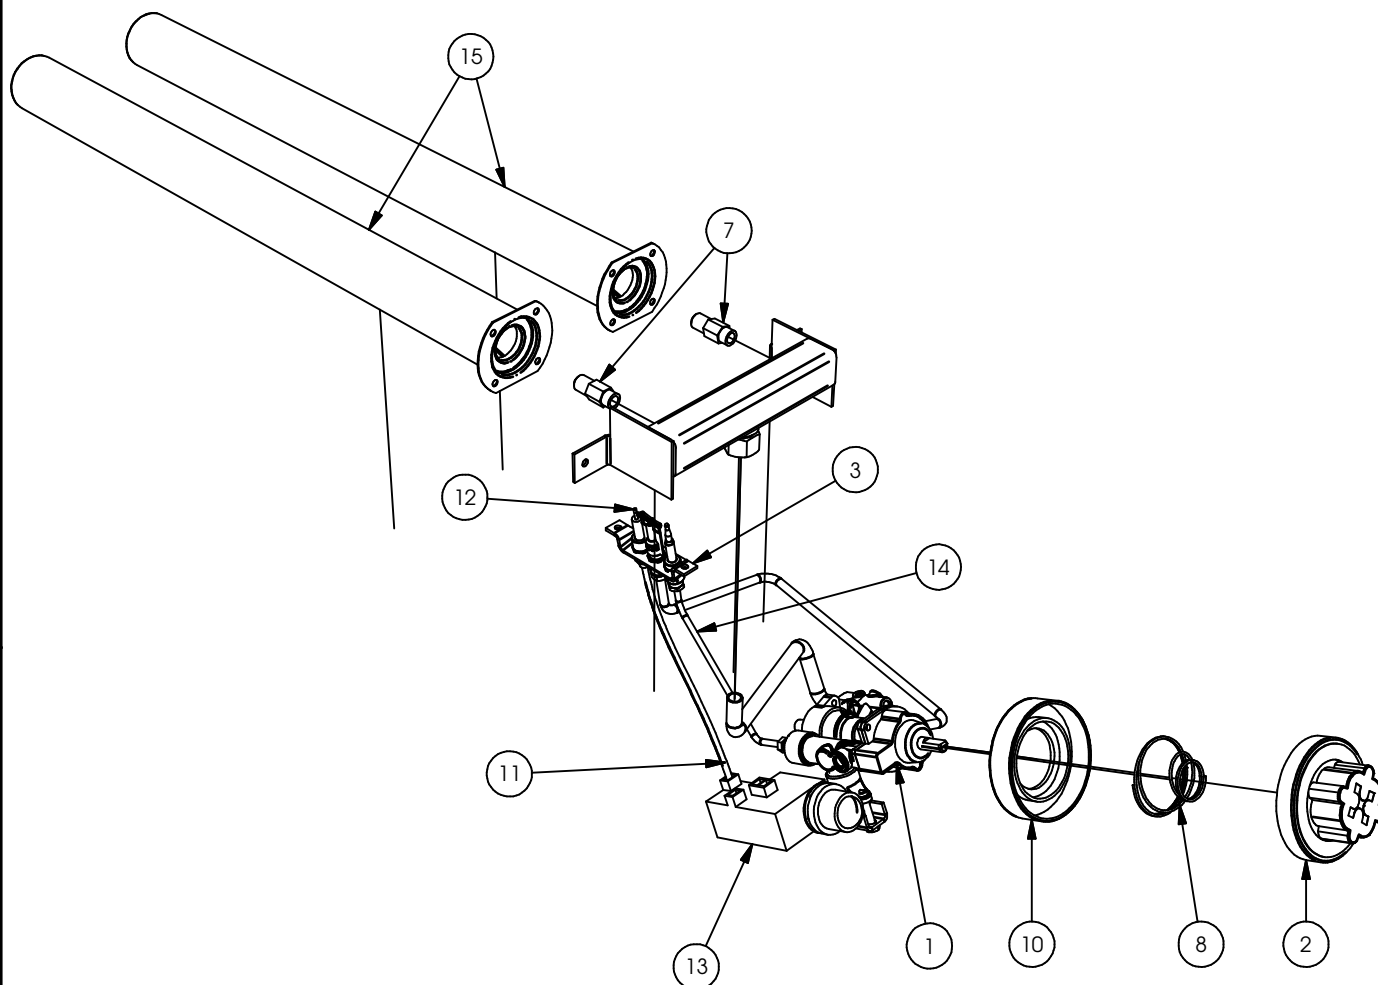

TAVOLA / DRAWING 1431

MOD. 8TFGL

GAS FRY-TOPS S.700S COD.:

3181080 LC

3181000 L

3181120 RC

3181040 R

TAVOLA / DRAWING 1431
GRUPPO GAS / GAS GROUP
8TFGL

1	401261	RUBINETTO GAS COMPL.RACC.25ST S7/9S	THERMOSTATIC GAS TAP 25 ST WITH CONNECTION
2	401415	MANOPOLA PER RUBINETTO 25 ST	KNOB FOR GAS TAP 25 ST
3	403121	BRUCIAT.PIL.3 VIE COMP.RACC.FRY-TOP	PILOT BURNER 3 WAY
4	4105991	CRUSCOTTO FRY TOP GAS 400 S.7/9S	400 GAS FRY TOP FRONT PANEL
5	4127001	CASSETTO RACCOGLIGOCCE FRY TOP	DRIP CATCHER DRAWER
6	4302275	SCARICO FUMO ASS. ASOLE 400 STILE	EXHAUST GRATE
7	829350	UGELLO OTT.CH12X30 M10X1 "GENERICO"	LONG BURNER INJECTOR
8	829671	MOLLA CONICA INOX A COMPR.D.1,20	CONICAL SPRING FOR KNOB
9	831951	PIASTRA 359X750X15 FTLN 940	SMOOTH CHROMIUM PLATE
9	831955	PIASTRA 359X750X15 FTLN 940	SMOOTH PLATE
9	831959	PIASTRA 359X750X15 FTRC 940	SCORED CHROMIUM PLATE
9	831963	PIASTRA 359X750X15 FTRN 940	SCORED PLATE
10	835571	GHIERA PLAST.CHIUSURA MANOP.GAS.17H	PLASTIC COVER FOR KNOB
11	835893	CAVO X ACCENS.A PILA 500MM	IGNITION CABLE
12	835915	CANDELA PIEZO DRI.(FRY-TOP) 0915015	PIEZO SPARK PLUG
13	835925	ACCENSIONE A PILA 72606505000	SWITCHING TO BATTERY
14	837233	TERMOCOPPIA CM.32	THERMOCOUPLE CM32
15	841265	BRUCIATORE FRY-TOP S.90 102.0974.00	BURNER FRT-TOP (S.900)