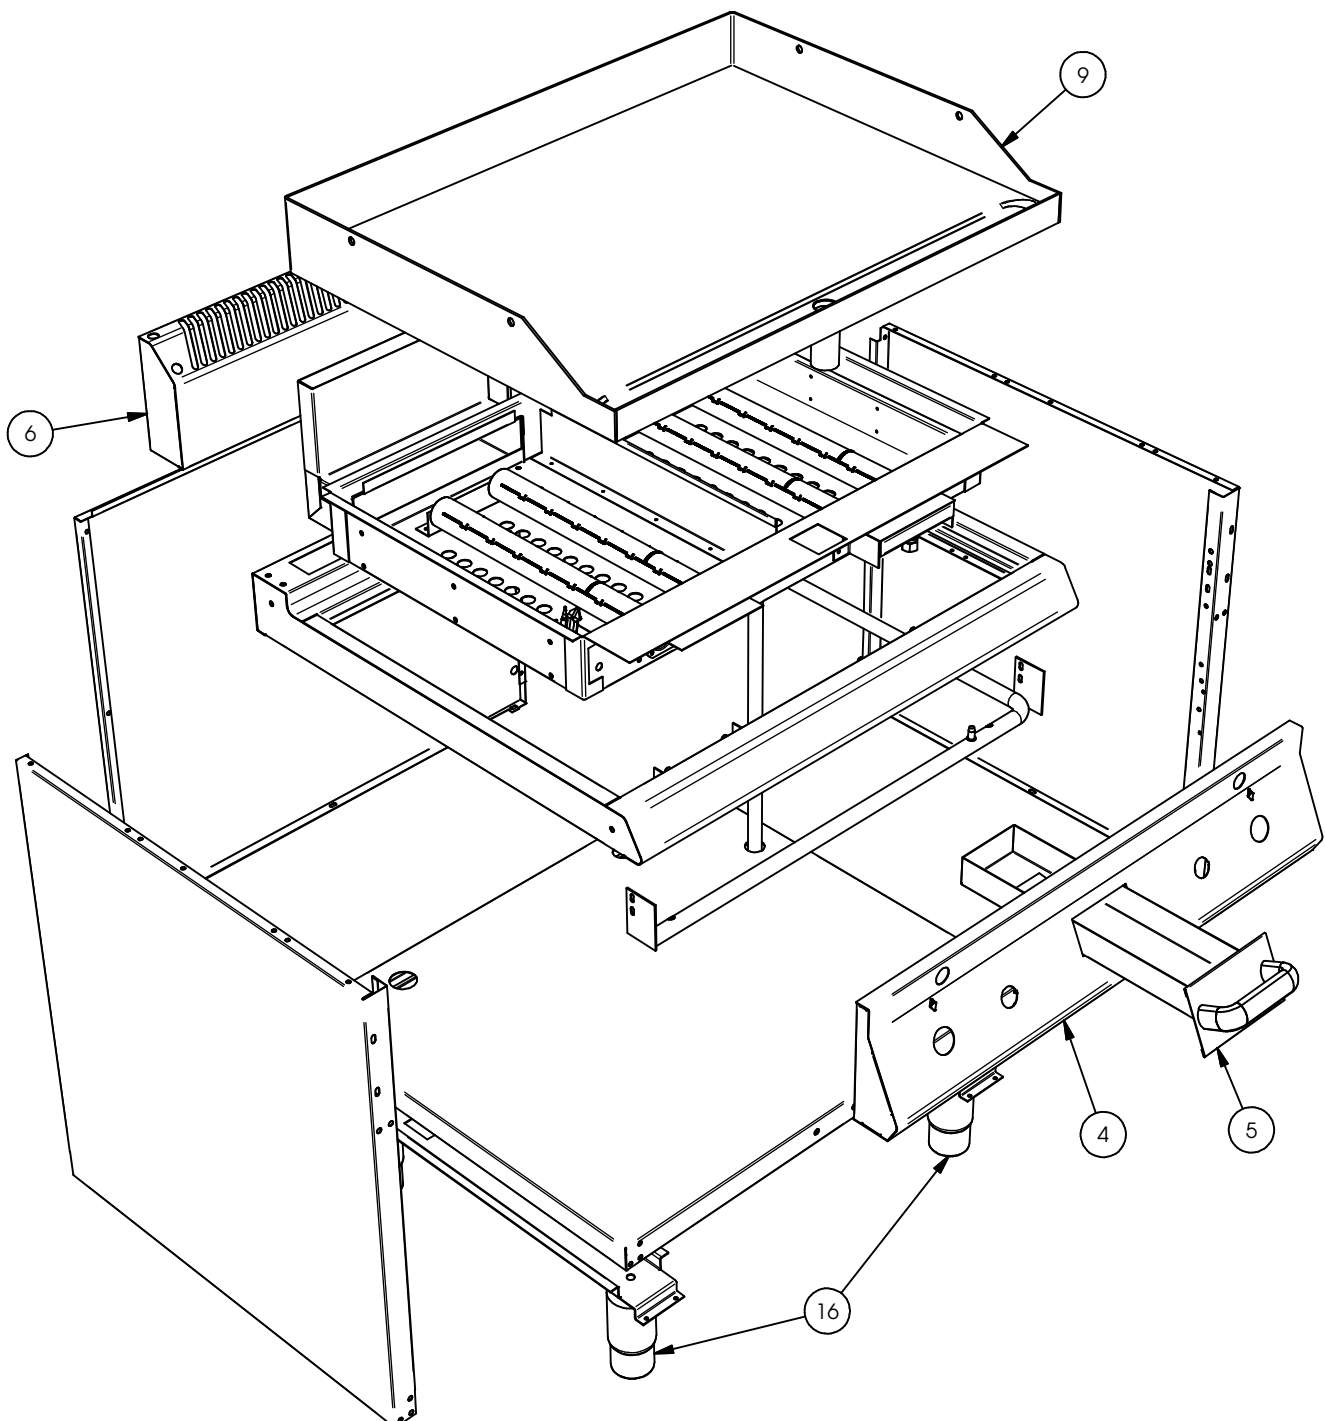

TAVOLA / DRAWING 1255

MOD. 7FTG80

GAS FTY TOPS S.700S COD.:

343150 L

343160 LC

343170 R

343180 RC

343190 LR

343200 LRC

TAVOLA / DRAWING 1255

GRUPPO GAS / GAS GROUP

7FTG80

1	401261	RUBIN.GAS COLL.COMP.RACC.25ST S7/9S	THERMOSTATIC GAS TAP 25 ST WITH CONNECTION
2	401415	MANOPOLA COMPL. RUBIN. FRY-TOP 25ST	KNOB FOR GAS TAP 25 ST
3	403121	BRUCIAT.PIL.3 VIE COMP.RACC.FRY-TOP	PILOT BURNER 3 WAY
4	4105992	CRUSCOTTO COM.FRY-TOP GAS 800 7/9S	800 GAS FRY TOP FRONT PANEL
5	4127001	CASSETTO RA.GOCCE ASS.FRYTOP S.7/9S	DRIP CATCHER DRAWER
6	4302276	SCARICO FUMO ASS. ASOLE 800 STILE	EXHAUST GRATE
7	829350	UGELLO OTT.CH12X30 M10X1 "GENERICO"	LONG BURNER INJECTOR
8	829671	MOLLA CONICA INOX A COMPR.D.1,20	CONICAL SPRING FOR KNOB
9	831930	PIASTRA 755X570X12 FTLC 780	SMOOTH CHROMIUM PLATE
9	831934	PIASTRA 755X570X12 FTLN 780	SMOOTH PLATE
9	831936	PIASTRA 755X570X12 FTRC 780	SCORED CHROMIUM PLATE
9	831942	PIASTRA 755X570X12 FTRN 780	SCORED PLATE
9	831943	PIASTRA 755X570X12 FTLRN 780	1/3 SCORED 2/3 SMOOTH PLATE
9	831947	PIASTRA 755X570X12 FTLRC 780	1/3 SCORED 2/3 SMOOTH CHROMIUM PLATE
10	835571	GHIERA PLAST.CHIUSURA MANOP.GAS.17H	PLASTIC COVER FOR KNOB
11	835893	CAVO X ACCENS.A PILA 500MM	IGNITION CABLE
12	835915	CANDELA PIEZO DRI.(FRY-TOP) 0915015	PIEZO SPARK PLUG
13	835925	ACCENSIONE A PILA 72606505000	SWITCHING TO BATTERY
14	837233	TERMOCOPPIA CM.32	THERMOCOUPLE CM32
15	841255	BRUCIATORE FRY-TOP (S.700)	BURNER FRY-TOP (S.700)
16	844380	PIEDE 2"INOX 145-200 EP1XBMBONNSV	2" STAINLESS STEEL FOOT