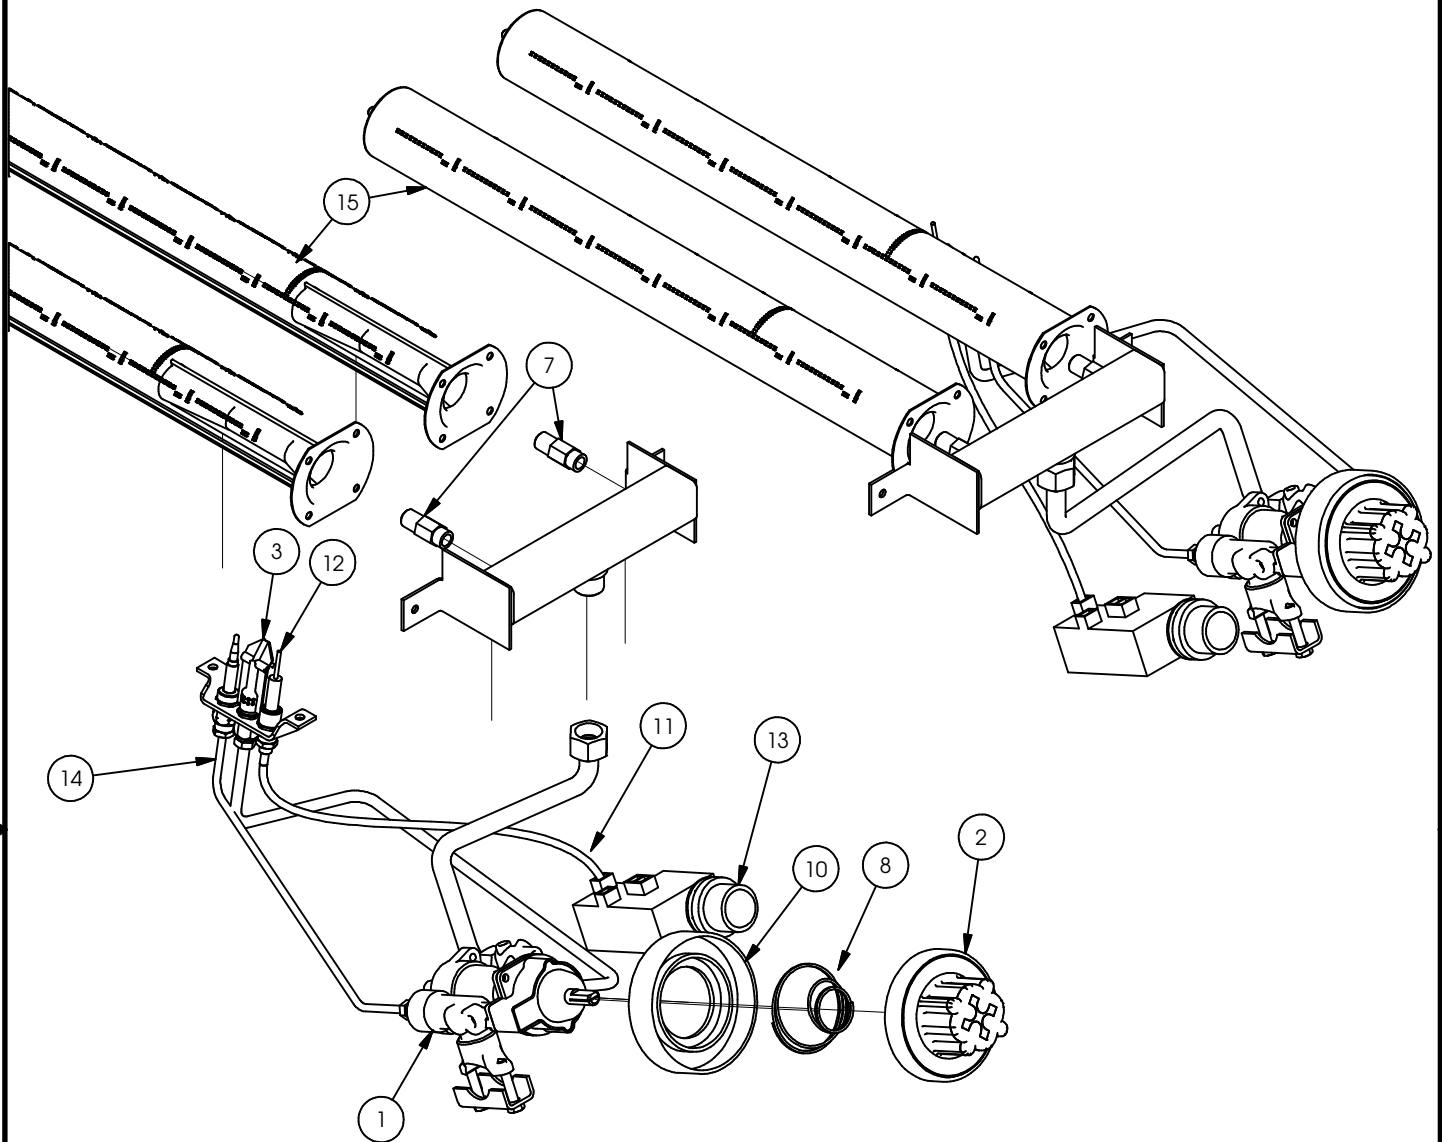

TAVOLA / DRAWING 1255

MOD. 7FTG80

GAS FTY TOPS S.700S COD.:

343150 L

343160 LC

343170 R

343180 RC

343190 LR

343200 LRC

TAVOLA / DRAWING 1255

GRUPPO GAS / GAS GROUP

7FTG80

1	401261	RUBIN.GAS COLL.COMP.RACC.25ST S7/9S	THERMOSTATIC GAS TAP 25 ST WITH CONNECTION
2	401415	MANOPOLA COMPL. RUBIN. FRY-TOP 25ST	KNOB FOR GAS TAP 25 ST
3	403121	BRUCIAT.PIL.3 VIE COMP.RACC.FRY-TOP	PILOT BURNER 3 WAY
4	4105992	CRUSCOTTO COM.FRY-TOP GAS 800 7/9S	800 GAS FRY TOP FRONT PANEL
5	4127001	CASSETTO RA.GOCCE ASS.FRYTOP S.7/9S	DRIP CATCHER DRAWER
6	4302276	SCARICO FUMO ASS. ASOLE 800 STILE	EXHAUST GRATE
7	829350	UGELLO OTT.CH12X30 M10X1 "GENERICO"	LONG BURNER INJECTOR
8	829671	MOLLA CONICA INOX A COMPR.D.1,20	CONICAL SPRING FOR KNOB
9	831930	PIASTRA 755X570X12 FTLC 780	SMOOTH CHROMIUM PLATE
9	831934	PIASTRA 755X570X12 FTLN 780	SMOOTH PLATE
9	831936	PIASTRA 755X570X12 FTRC 780	SCORED CHROMIUM PLATE
9	831942	PIASTRA 755X570X12 FTRN 780	SCORED PLATE
9	831943	PIASTRA 755X570X12 FTLRN 780	1/3 SCORED 2/3 SMOOTH PLATE
9	831947	PIASTRA 755X570X12 FTLRC 780	1/3 SCORED 2/3 SMOOTH CHROMIUM PLATE
10	835571	GHIERA PLAST.CHIUSURA MANOP.GAS.17H	PLASTIC COVER FOR KNOB
11	835893	CAVO X ACCENS.A PILA 500MM	IGNITION CABLE
12	835915	CANDELA PIEZO DRI.(FRY-TOP) 0915015	PIEZO SPARK PLUG
13	835925	ACCENSIONE A PILA 72606505000	SWITCHING TO BATTERY
14	837233	TERMOCOPPIA CM.32	THERMOCOUPLE CM32
15	841255	BRUCIATORE FRY-TOP (S.700)	BURNER FRY-TOP (S.700)
16	844380	PIEDE 2"INOX 145-200 EP1XBMBONNSV	2" STAINLESS STEEL FOOT