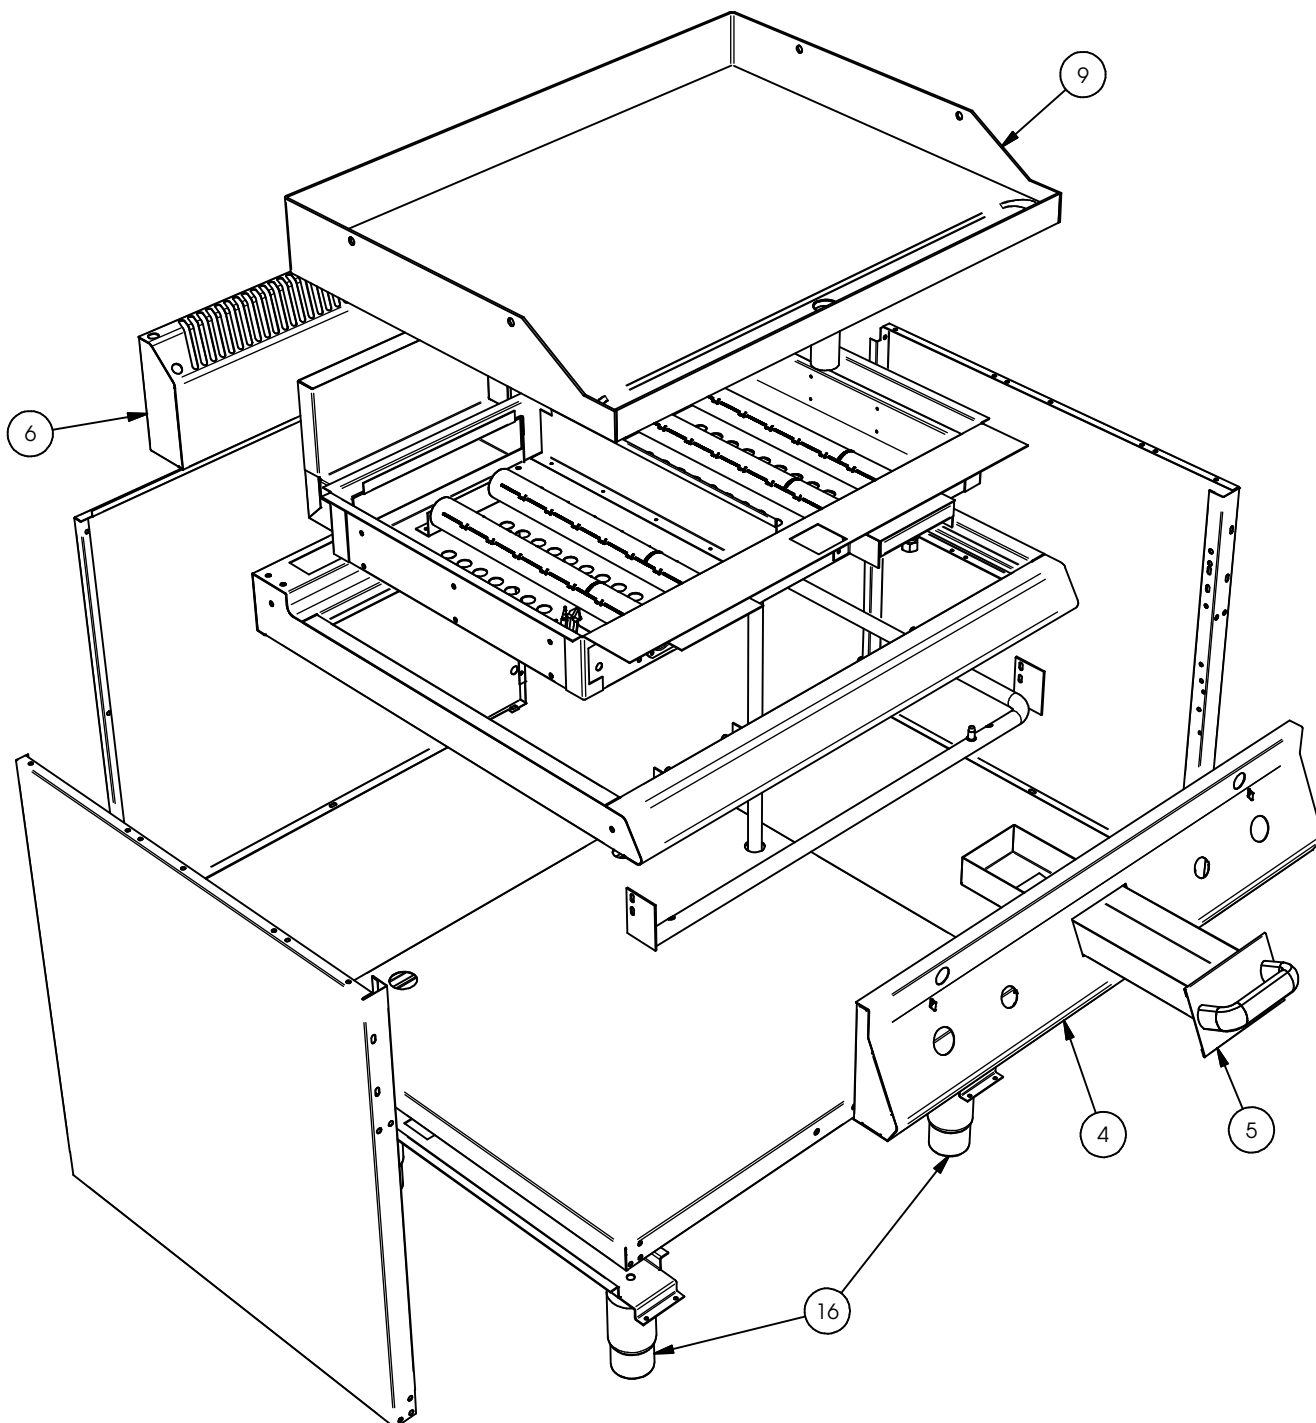

TAVOLA / DRAWING 1255

MOD. 7FTG80

GAS FTY TOPS S.700S COD.:

343150 L

343160 LC

343170 R

343180 RC

343190 LR

343200 LRC

TAVOLA / DRAWING 1255

GRUPPO GAS / GAS GROUP

7FTG80

1	401261	RUBIN.GAS COLL.COMP.RACC.25ST S7/9S	THERMOSTATIC GAS TAP 25 ST WITH CONNECTION
2	401415	MANOPOLA COMPL. RUBIN. FRY-TOP 25ST	KNOB FOR GAS TAP 25 ST
3	403121	BRUCIAT.PIL.3 VIE COMP.RACC.FRY-TOP	PILOT BURNER 3 WAY
4	4105992	CRUSCOTTO COM.FRY-TOP GAS 800 7/9S	800 GAS FRY TOP FRONT PANEL
5	4127001	CASSETTO RA.GOCCE ASS.FRYTOP S.7/9S	DRIP CATCHER DRAWER
6	4302276	SCARICO FUMO ASS. ASOLE 800 STILE	EXHAUST GRATE
7	829350	UGELLO OTT.CH12X30 M10X1 "GENERICO"	LONG BURNER INJECTOR
8	829671	MOLLA CONICA INOX A COMPR.D.1,20	CONICAL SPRING FOR KNOB
9	831930	PIASTRA 755X570X12 FTLC 780	SMOOTH CHROMIUM PLATE
9	831934	PIASTRA 755X570X12 FTLN 780	SMOOTH PLATE
9	831936	PIASTRA 755X570X12 FTRC 780	SCORED CHROMIUM PLATE
9	831942	PIASTRA 755X570X12 FTRN 780	SCORED PLATE
9	831943	PIASTRA 755X570X12 FTLRN 780	1/3 SCORED 2/3 SMOOTH PLATE
9	831947	PIASTRA 755X570X12 FTLRC 780	1/3 SCORED 2/3 SMOOTH CHROMIUM PLATE
10	835571	GHIERA PLAST.CHIUSURA MANOP.GAS.17H	PLASTIC COVER FOR KNOB
11	835893	CAVO X ACCENS.A PILA 500MM	IGNITION CABLE
12	835915	CANDELA PIEZO DRI.(FRY-TOP) 0915015	PIEZO SPARK PLUG
13	835925	ACCENSIONE A PILA 72606505000	SWITCHING TO BATTERY
14	837233	TERMOCOPPIA CM.32	THERMOCOUPLE CM32
15	841255	BRUCIATORE FRY-TOP (S.700)	BURNER FRY-TOP (S.700)
16	844380	PIEDE 2"INOX 145-200 EP1XBMBONNSV	2" STAINLESS STEEL FOOT