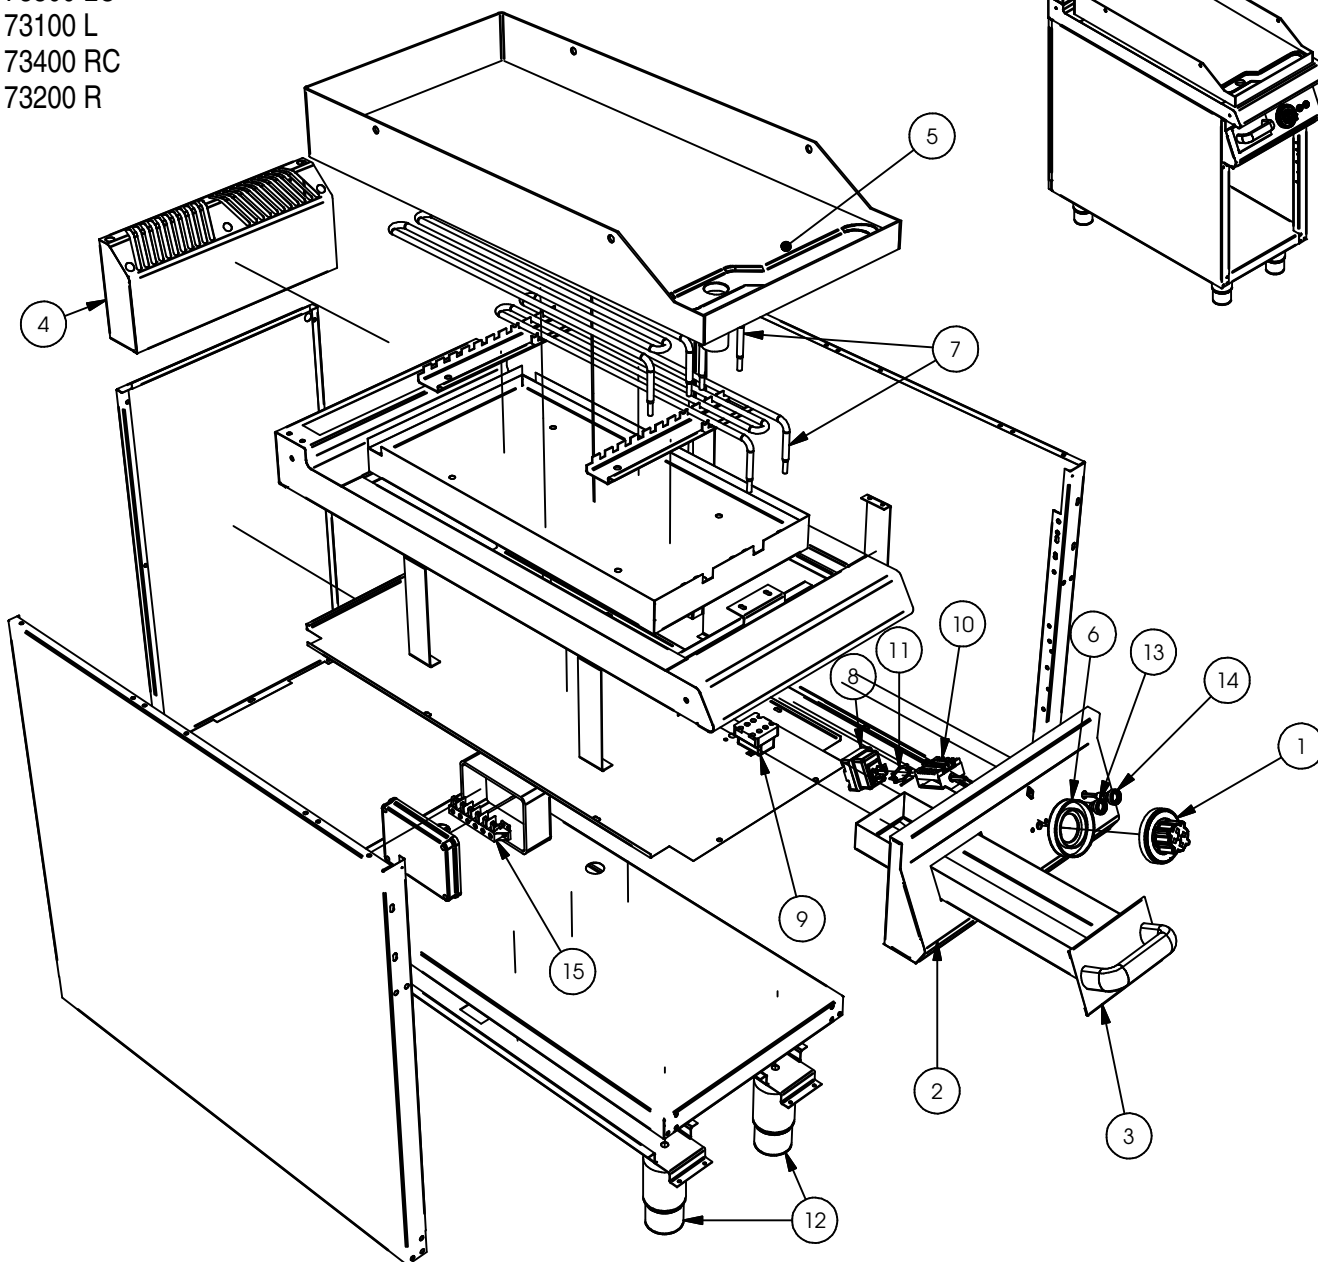

# TAVOLA / DRAWING 1252

## MOD. 8FTE40

ELECTRIC FRY-TOPS S.980S COD.:

3173300 LC

3173100 L

3173400 RC

3173200 R

1	401421	MANOPOLA COMP.TERM.FRY-TOP+FORNO EL	KNOB FOR THERMOSTAT
2	4105993	CRUSCOTTO COM.FRY-TOP ELET.400 7/9S	400 GAS FRY TOP FRONT PANEL
3	4127001	CASSETTO RA.GOCCE ASS.FRYTOP S.7/9S	DRIP CATCHER DRAWER
4	4302275	SCARICO FUMO ASS. ASOLE 400 STILE	EXHAUST GRATE
5	431951	PIASTRA EL. 359X750X15 FTLC 940	SMOOTH CHROMIUM PLATE
5	431955	PIASTRA EL. 359X750X15 FTLN 940	SMOOTH PLATE
5	431959	PIASTRA EL. 359X750X15 FTRC 940	SCORED CHROMIUM PLATE
5	431963	PIASTRA EL. 359X750X15 FTRN 940	SCORED PLATE
6	835575	GHIERA PLAST.CHIUSURA MANOP.ELE.13H	PLASTIC COVER FOR KNOB
7	843629	RESISTENZA FRY-TOP 2000W 230V.S.900	HEATING ELEMENT S.700 230V 1600 W FRY-TOP
8	843735	TERMOST.VAR.50-300° FRY 5534062819	WORK THERMOSTAT 50 - 300°
9	843737	TERMOSTATO DI SICUREZZA 5532562808	SAFETY THERMOSTAT
10	843746	COMMUTATORE/INTERRUTTORE 4941015300	MAIN SWITCH/COMMUTATOR
11	843753	STAFFETTA COLLEGAMENTO 0000617078	CONNECTING BRACKET COMM./THERMOSTAT
12	844380	PIEDE 2"INOX 145-200 EP1XBXMBOBNSV	2" STAINLESS STEEL FOOT
13	849411	SPIA VERDE V.220	GREEN WARNING LIGHT 220V
14	849417	SPIA ROSSA V.220	RED WARNING LIGHT 220V
15	849517	MORSETTIERA 6 POLI FV122/6/40A	TERMINAL BOARD