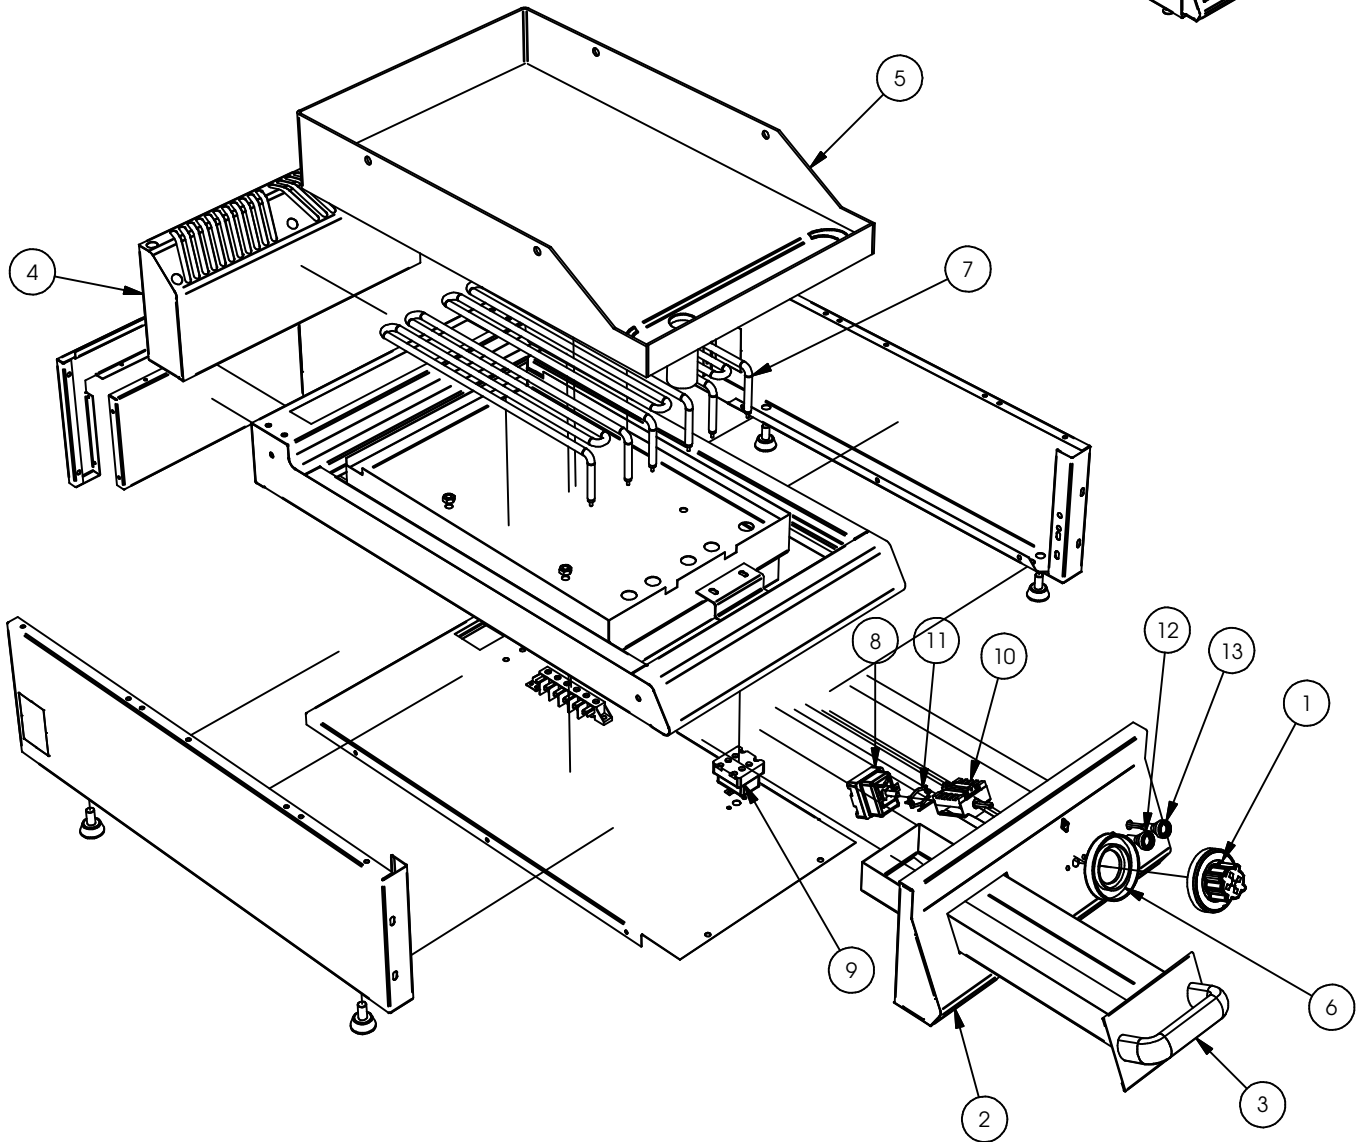

TAVOLA / DRAWING 1410

MOD. 7TFEL

ELECTRIC FRY-TOPS TOP S.700S COD.:

338878 LC

338870 L

338882 RC

338874 R

1	401421	MANOPOLA COMP.TERM.FRY-TOP+FORNO EL	KNOB FOR THERMOSTAT
2	4105993	CRUSCOTTO COM.FRY-TOP ELET.400 7/9S	400 GAS FRY TOP FRONT PANEL
3	4127001	CASSETTO RA.GOCCE ASS.FRYTOP S.7/9S	DRIP CATCHER DRAWER
4	4302275	SCARICO FUMO ASS. ASOLE 400 STILE	EXHAUST GRATE
5	431912	PIASTRA EL. 360X570X12 FTLC 740	SMOOTH CHROMIUM PLATE
5	431916	PIASTRA EL.ASS.360X570X12 FTLN 740	SMOOTH PLATE
5	431920	PIASTRA EL. 360X570X12 FTRC 740	SCORED CHROMIUM PLATE
5	431924	PIASTRA EL. 360X570X12 FTRN 740	SCORED PLATE
6	835575	GHIERA PLAST.CHIUSURA MANOP.ELE.13H	PLASTIC COVER FOR KNOB
7	843627	RESISTENZA FRY-TOP 1600W 230V.S.700	HEATING ELEMENT S.700 230V 1600 W FRY-TOP
8	843735	TERMOST.VAR.50-300° FRY 5534062819	WORK THERMOSTAT 50 - 300°
9	843737	TERMOSTATO DI SICUREZZA 5532562808	SAFETY THERMOSTAT
10	843746	COMMUTATORE/INTERRUTTORE 4941015300	MAIN SWITCH/COMMUTATOR
11	843753	STAFFETTA COLLEGAMENTO 0000617078	CONNECTING BRACKET COMM./THERMOSTAT
12	849411	SPIA VERDE V.220	GREEN WARNING LIGHT 220V
13	849417	SPIA ROSSA V.220	RED WARNING LIGHT 220V