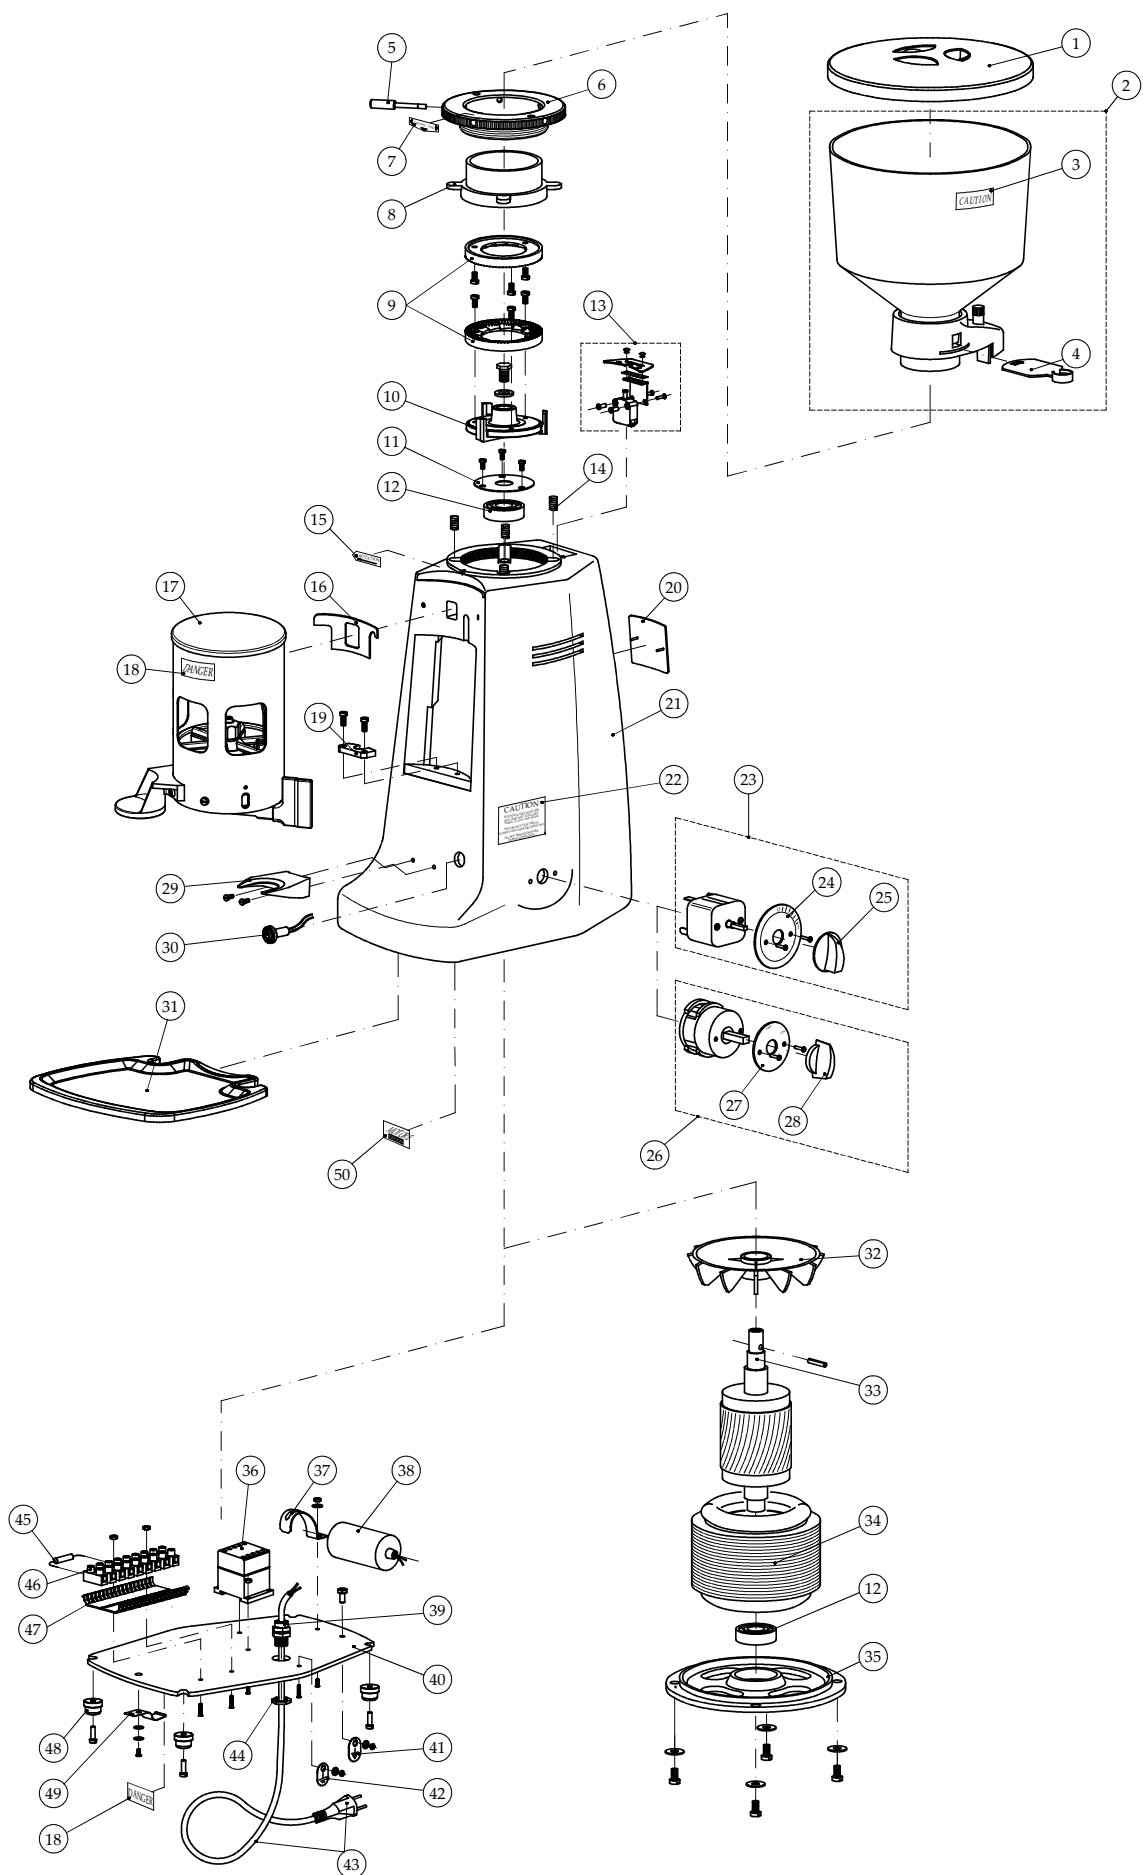

N°	DESCRIZIONE	CODICE	Q.	NOTE
43G	CAVO ELETTRICO "SVIZZERA" ELECTRIC CABLE "SWITZERLAND" CÂBLE ÉLECTRIQUE "SUISSE"	S000CAD06/BQQ	1	
43H	CAVO ELETTRICO "CINA" ELECTRIC CABLE "CHINA" CÂBLE ÉLECTRIQUE "CHINE"	S000CAD16/QQQ	1	
43I	CAVO ELETTRICO "ARGENTINA" ELECTRIC CABLE "ARGENTINA" CÂBLE ÉLECTRIQUE "ARGENTINE"	S000CAD18/QQQ	1	
43J	CAVO ELETTRICO "COREA" ELECTRIC CABLE "KOREA" CÂBLE ÉLECTRIQUE "CORÉE"	S000CAD19/QQQ	1	
43K	CAVO ELETTRICO TRIFASE 230V ELECTRIC CABLE THREE PHASES 230V CÂBLE ÉLECTRIQUE TRIPHASE 230V	S000CAD09/BQQ	1	
43L	CAVO ELETTRICO TRIFASE 400V ELECTRIC CABLE THREE PHASES 400V CÂBLE ÉLECTRIQUE TRIPHASE 400V	S000CAD03/CQQ	1	
44	DADO POLIAMMIDE PG11 NERO NUT FOR CABLE LOCKING ÉCROU CHAUMARD	S000DAA02/QQQ	1	
45	RESISTENZA 180 OHM - 2 WATT RESISTOR 180 OHM - 2 WATT RESISTANCE 180 OHM - 2 WATT	S000REB05/QQQ	1	VERSIONI/VERSIONS/VERSIONS KC
46	MORSETTIERA ALTA PASSO 10 TERMINAL BOARD DOMINO	S000MOA04/QQQ	1	12 POLI
47	SOTTOMORSETTIERA PASSO 10 UNDER TERMINAL BOARD SOUS-DOMINO	S000SOT02/QQQ	1	12 POLI
48	PIEDINO COMPLETO SUPPORT LEG PIED COMPLET	S00SPIA01/QQQ	1	
49	LAMELLA FERMA PIATTINO DRIP TRAY LOCKING PLATE PLAQUE POUR BLOC PLATEAU	SSJ0LAM01/AQQ	1	
50	ETICHETTA MOTORE MOTOR LABEL ÉTIQUETTE MOTEUR	-	1	

(*) = Ricambi per soli apparecchi acquistati prima del 01/07/2006

(*) = Spare parts for appliances bought before 01st/07/2006 only

(*) = Pièces détachées seulement pour appareils achetés avant le 01/07/2006