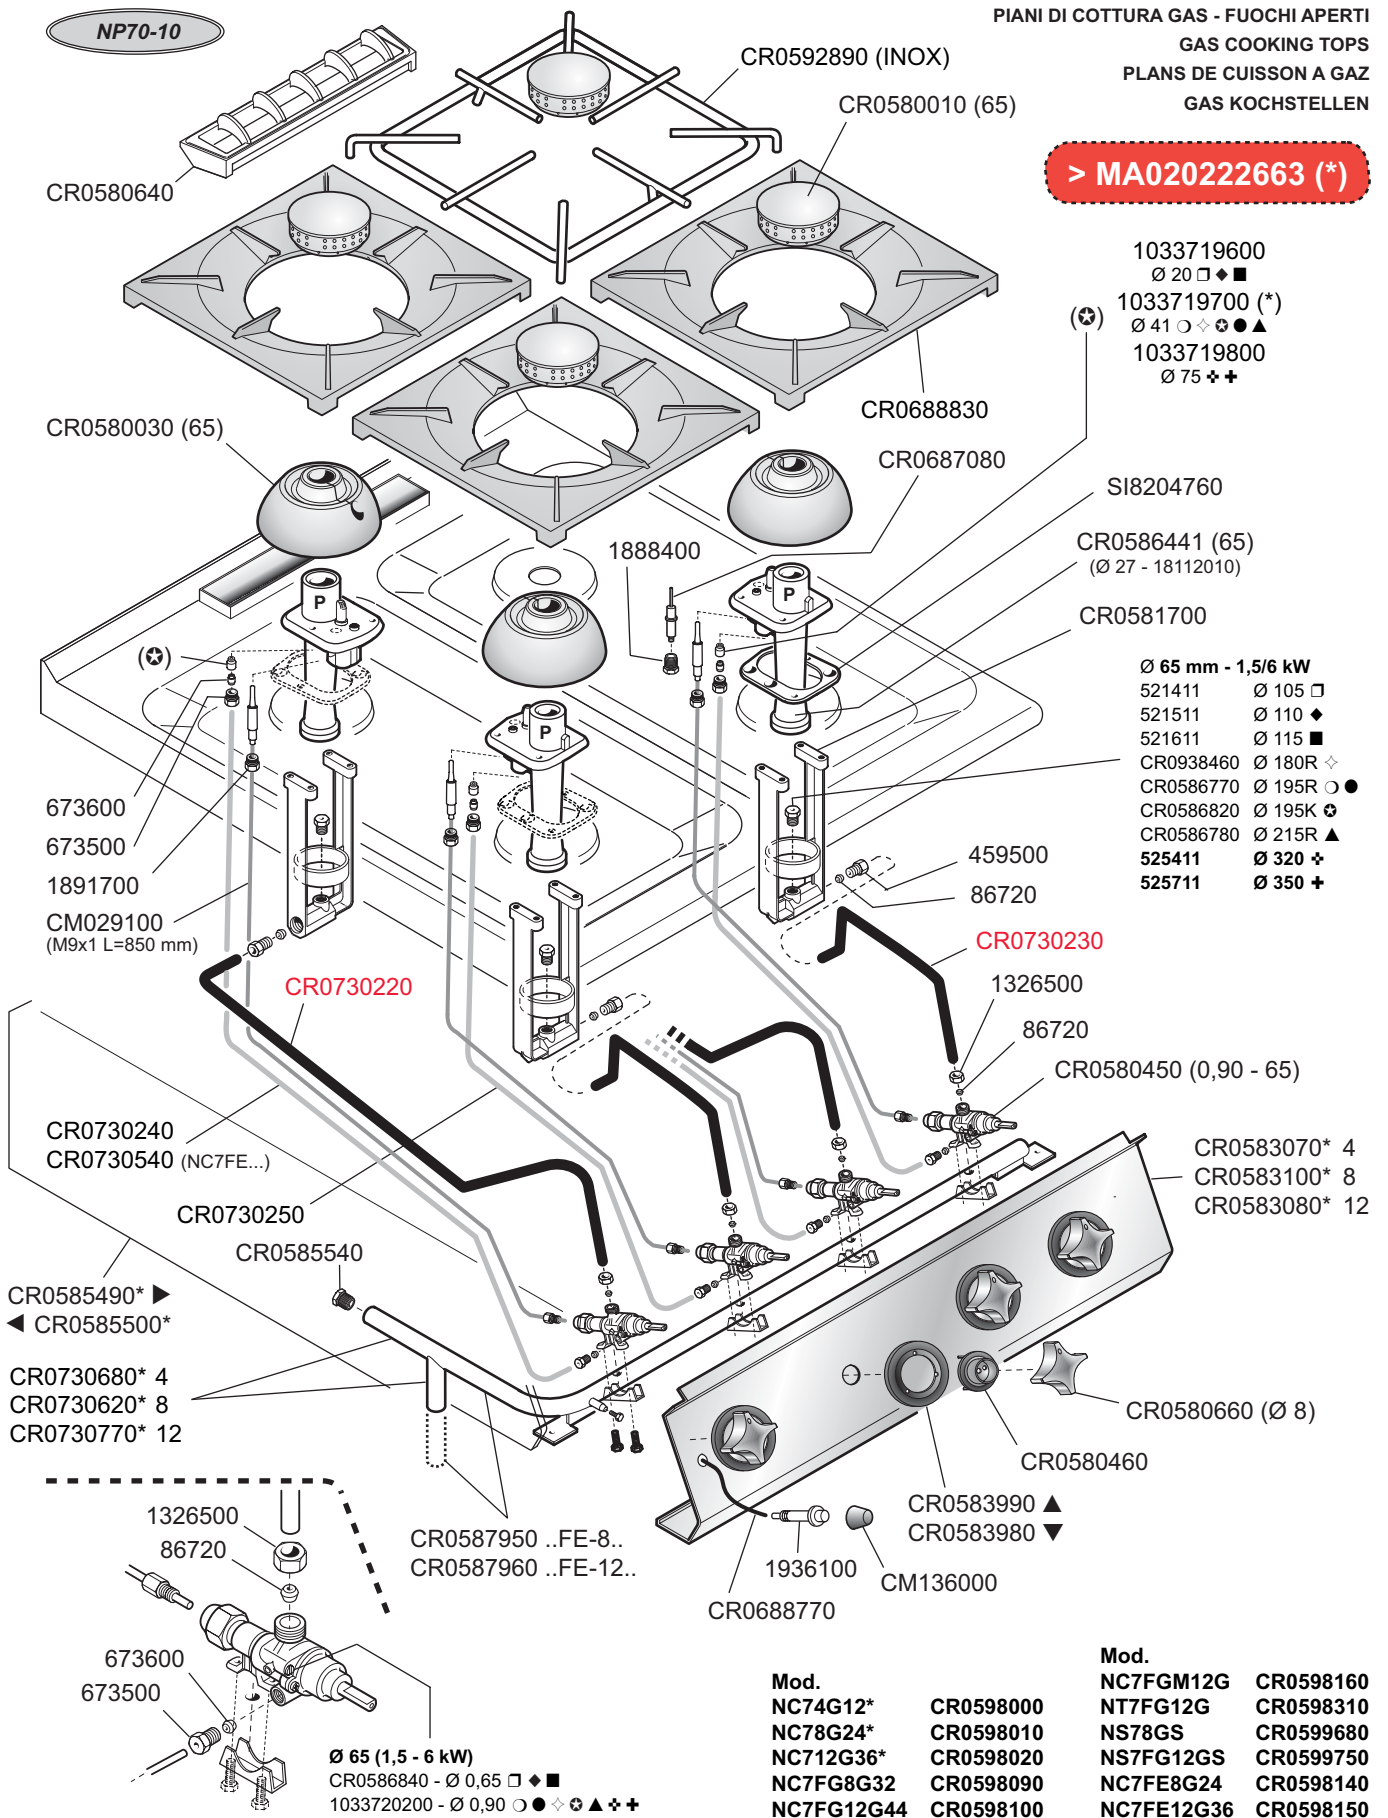

NP70-10

PIANI DI COTTURA GAS - FUOCHI APERTI
 GAS COOKING TOPS
 PLANS DE CUISSON A GAZ
 GAS KOCHSTELLEN

> MA020222663 (*)

ID GAS: □ G30/50 ◆ G30/37 ■ G30/29 ○ G20/20 ◇ G20/25 ● G25/25 ⊕ G25.1/25 ▲ G25/20 ✦ G120/8 ✧ G110/8

NP70-10

TUTTAPIASTRA A GAS "SIMPLE SERVICE"
 GAS SOLID TOP "SIMPLE SERVICE"
 PLAQUE COUP-DE-FEU "SIMPLE SERVICE" A GAZ
 GAS GLÜHPLATTENHERDE "SIMPLE SERVICE"

Mod.
NS78GS CR0599680
NS7FG8GS CR0599750

ID GAS: □ G30/50 ■ G30/28+37 ◆ G30+31/37 ○ G20/20 ★ G20/25 ● G25/25 ☆ G25.1/25 ▲ G25/20 + G110/8 ++ G120/8