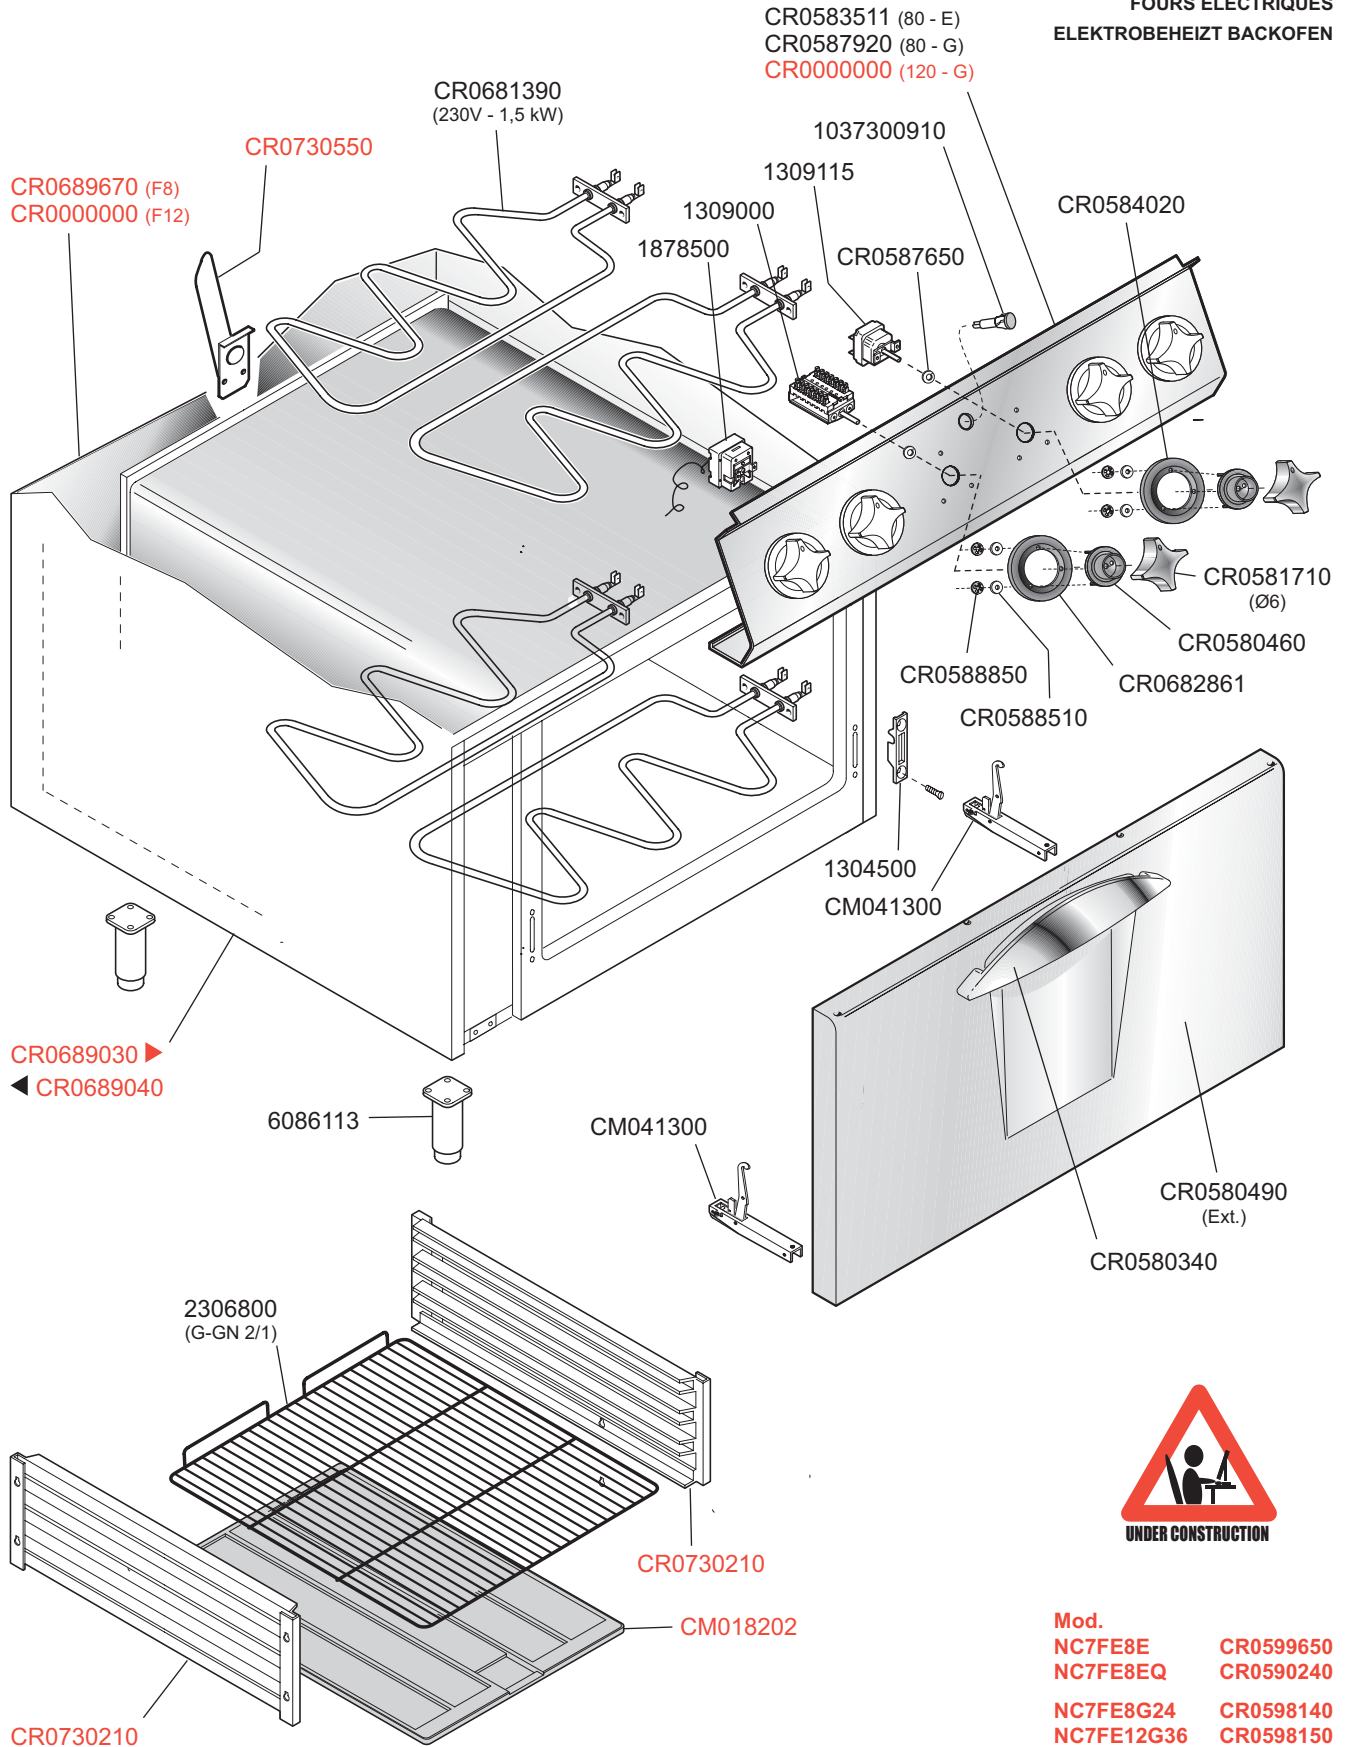

MARENO INDUSTRIE ALI spa Mareno di Piave (TV)	ELABORATO:	APPROVATO:	GRUPPO:	DENOMINAZIONE:		
			Forno Serie NP70	Impianto elettrico e mobile		
	DATA:	DATA:	PARTICOLARE:	REV. N.	DEL	DISEGNO N.
	29 Gen 2010	29 Gen 2010	Disegno esploso per ricambi	Z00	0810	3.P70.03
SOST. DIS.