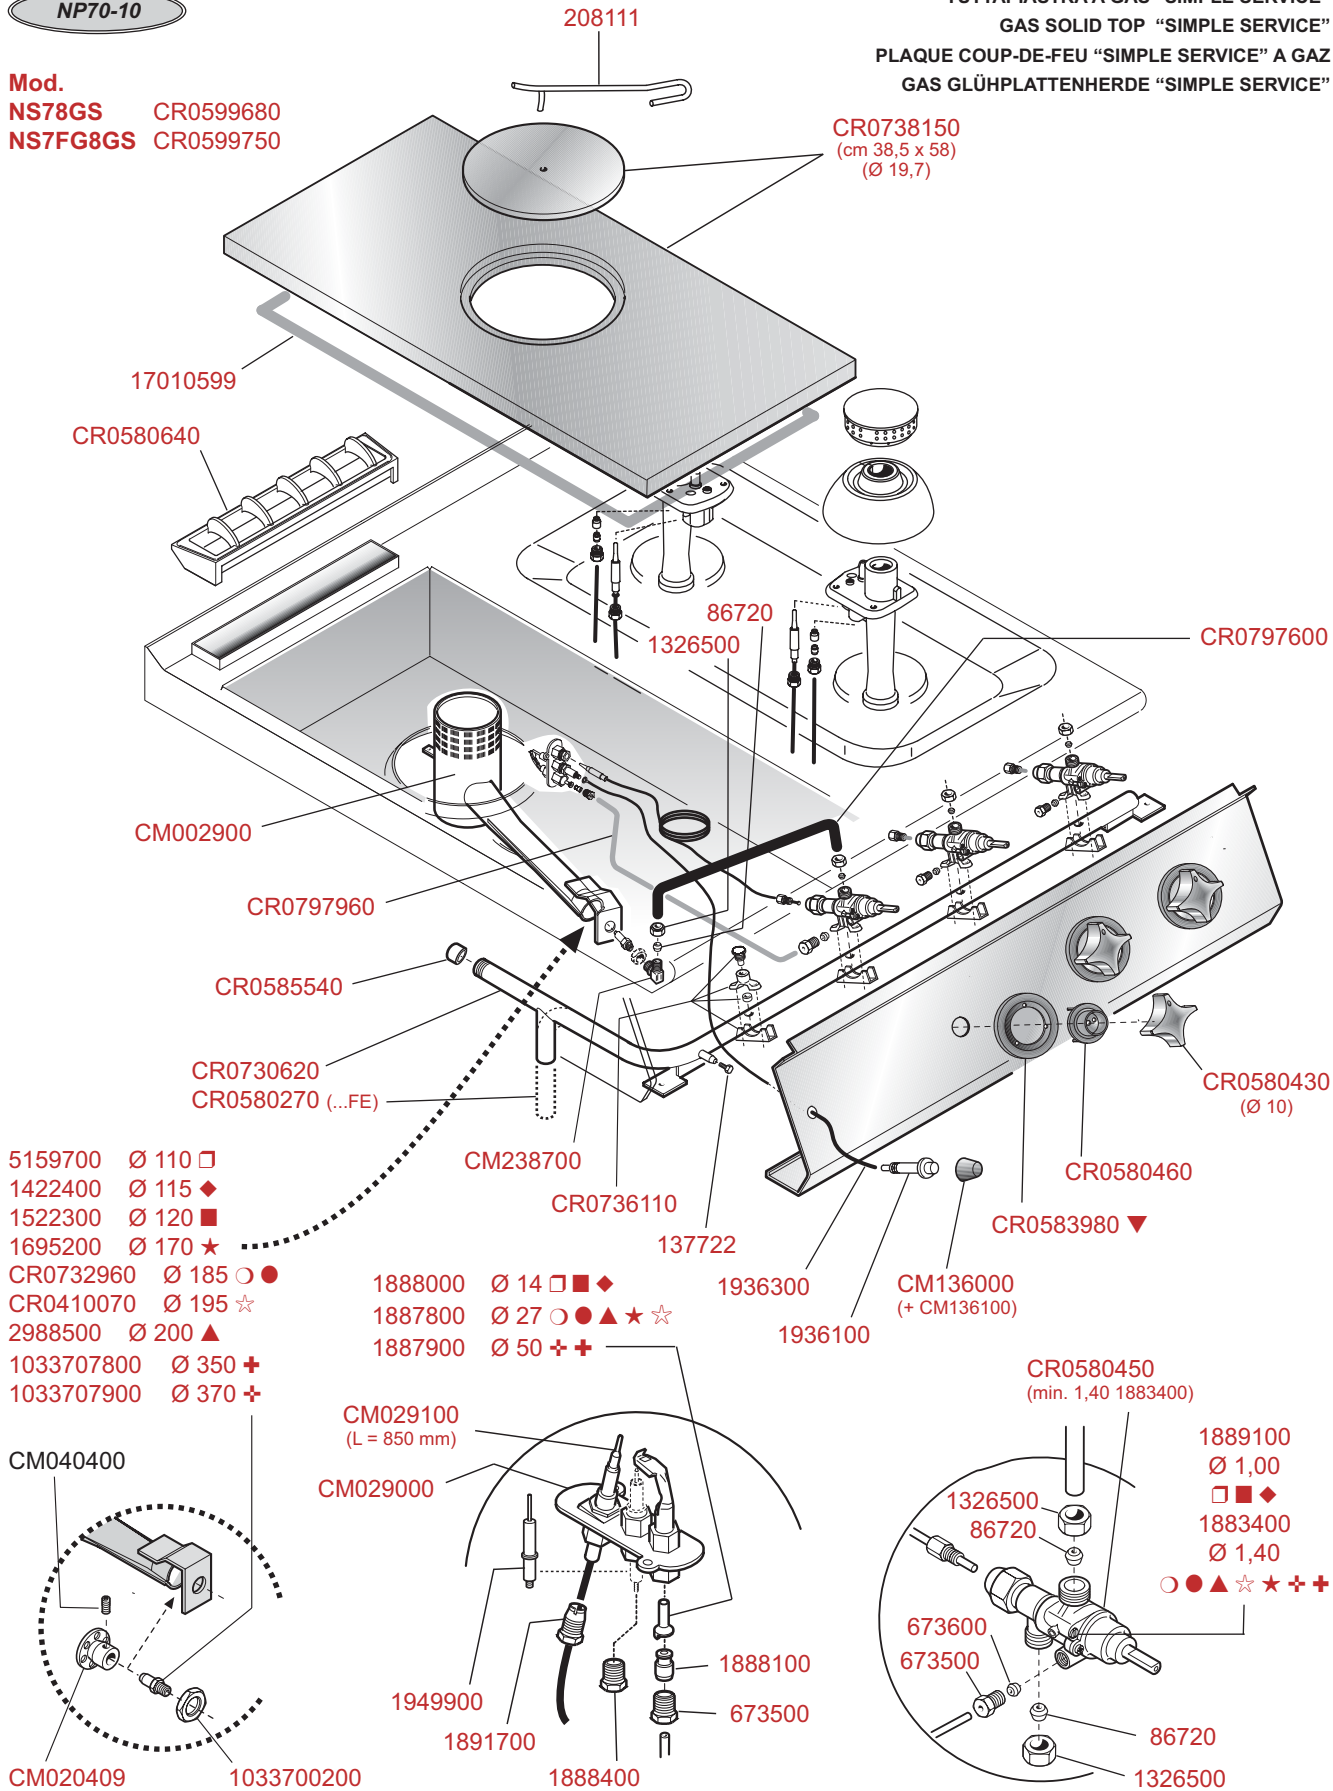

NP70-10

PIANI DI COTTURA GAS - FUOCHI APERTI
 GAS COOKING TOPS
 PLANS DE CUISSON A GAZ
 GAS KOCHSTELLEN

> MA020222663 (*)

ID GAS: □ G30/50 ◆ G30/37 ■ G30/29 ○ G20/20 ◇ G20/25 ● G25/25 ⊕ G25.1/25 ▲ G25/20 ✦ G120/8 ✧ G110/8

NP70-10

TUTTAPIASTRA A GAS "SIMPLE SERVICE"
 GAS SOLID TOP "SIMPLE SERVICE"
 PLAQUE COUP-DE-FEU "SIMPLE SERVICE" A GAZ
 GAS GLÜHPLATTENHERDE "SIMPLE SERVICE"

Mod.
NS78GS CR0599680
NS7FG8GS CR0599750

ID GAS: □ G30/50 ■ G30/28+37 ◆ G30+31/37 ○ G20/20 ★ G20/25 ● G25/25 ☆ G25.1/25 ▲ G25/20 + G110/8 ++ G120/8