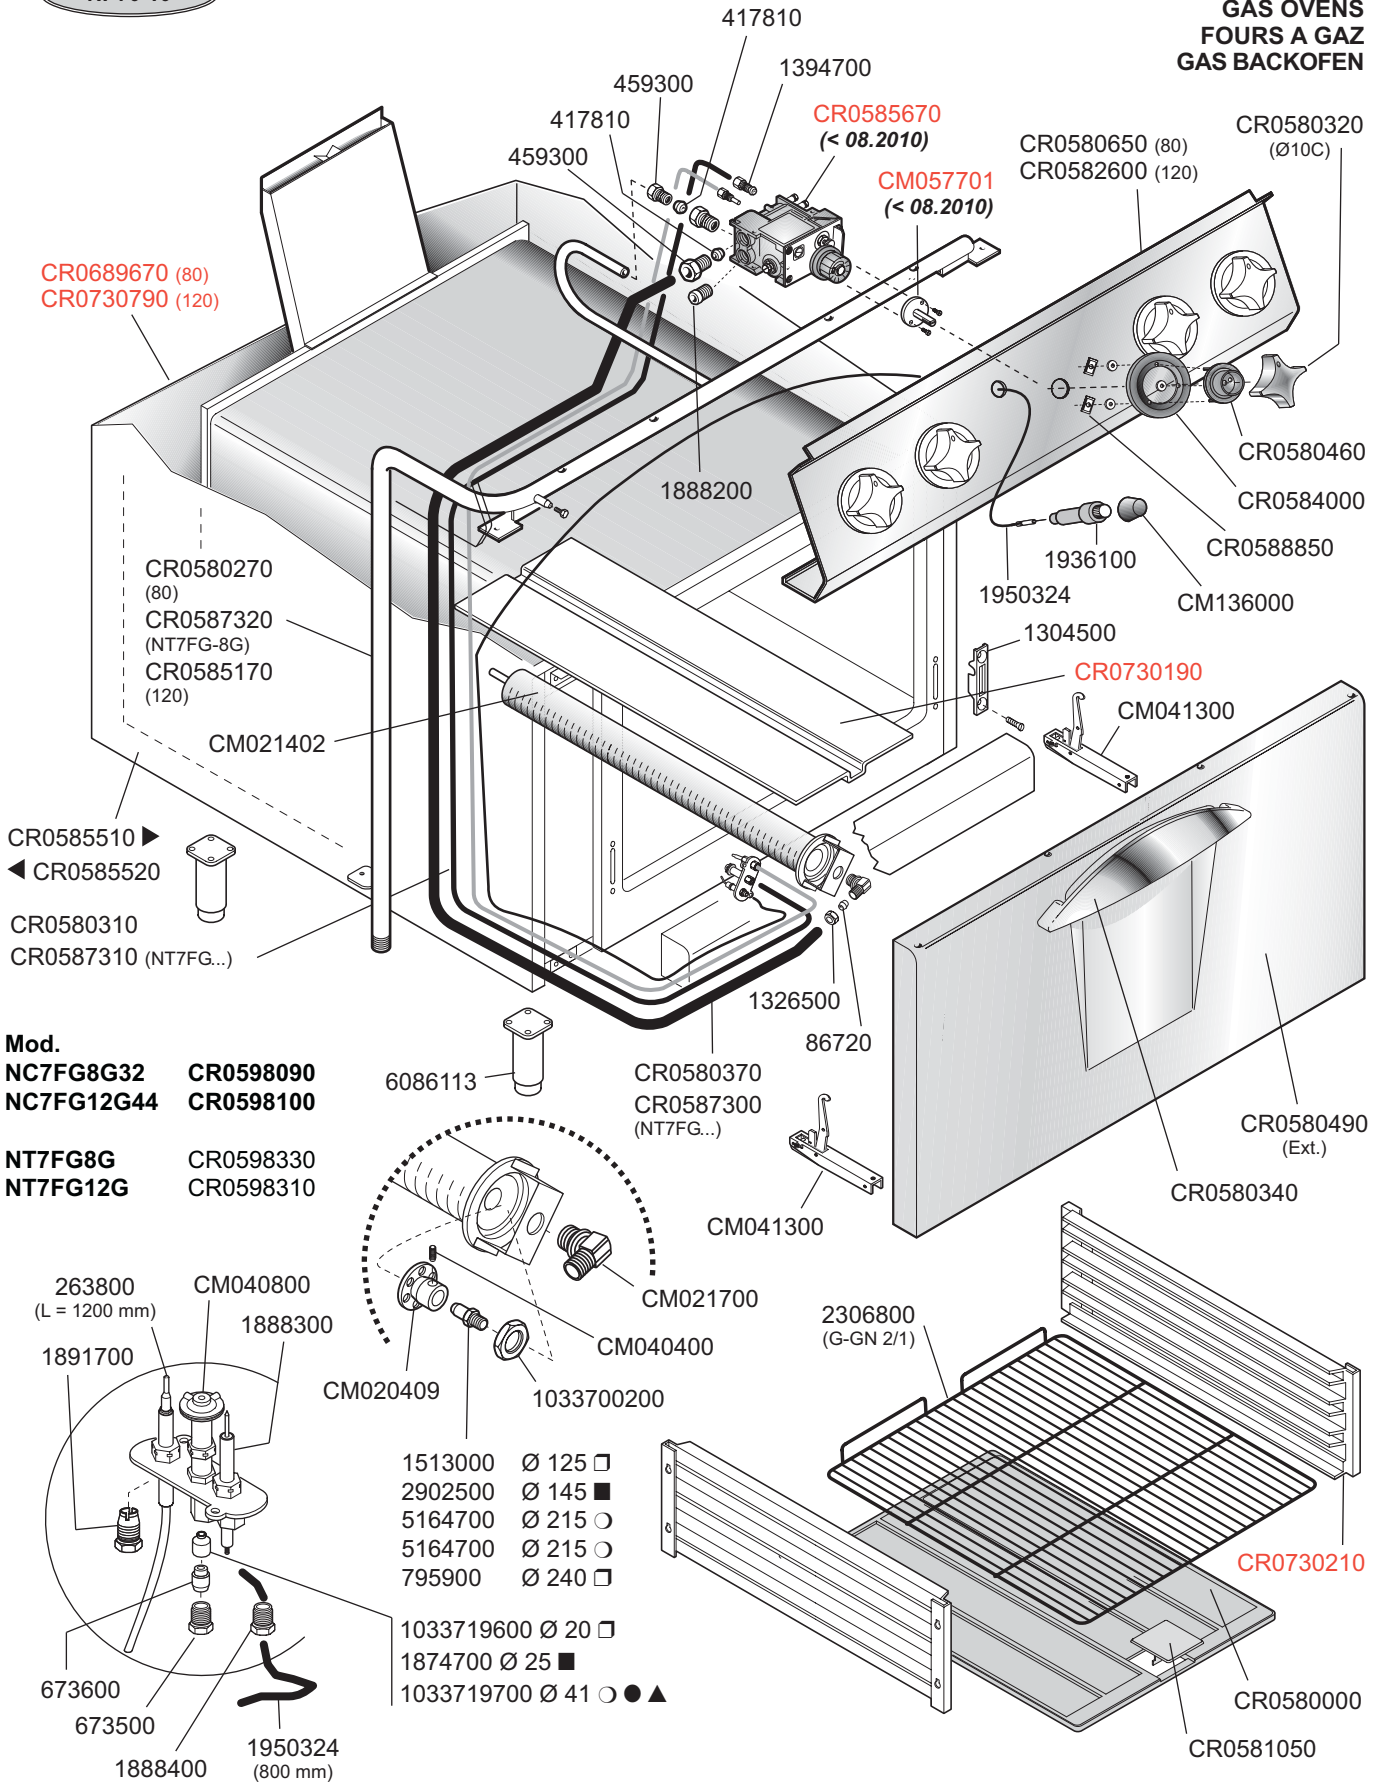

NP70-10

FORNI A GAS
GAS OVENS
FOURS A GAZ
GAS BACKOFEN

ID GAS: □ G30/50 ■ G30/29 ○ G20/20 ● G25/25 ▲ G25/20 + G120/8 + G110/8

  MARENO INDUSTRIE ALI spa Mareno di Piave - TV	ELABORATO:	APPROVATO:	GRUPPO:	DENOMINAZIONE:		
	bz		Forno Serie NP70	Impianto gas e mobile		
	DATA:	DATA:	PARTICOLARE:	REV. N.	DEL	DISEGNO N.
	28 Gen 2010	28 Gen 2010	Disegno esploso per ricambi	▼	▼	▼
SOST. DIS.				Z00	0110	3.P70.02 1/2