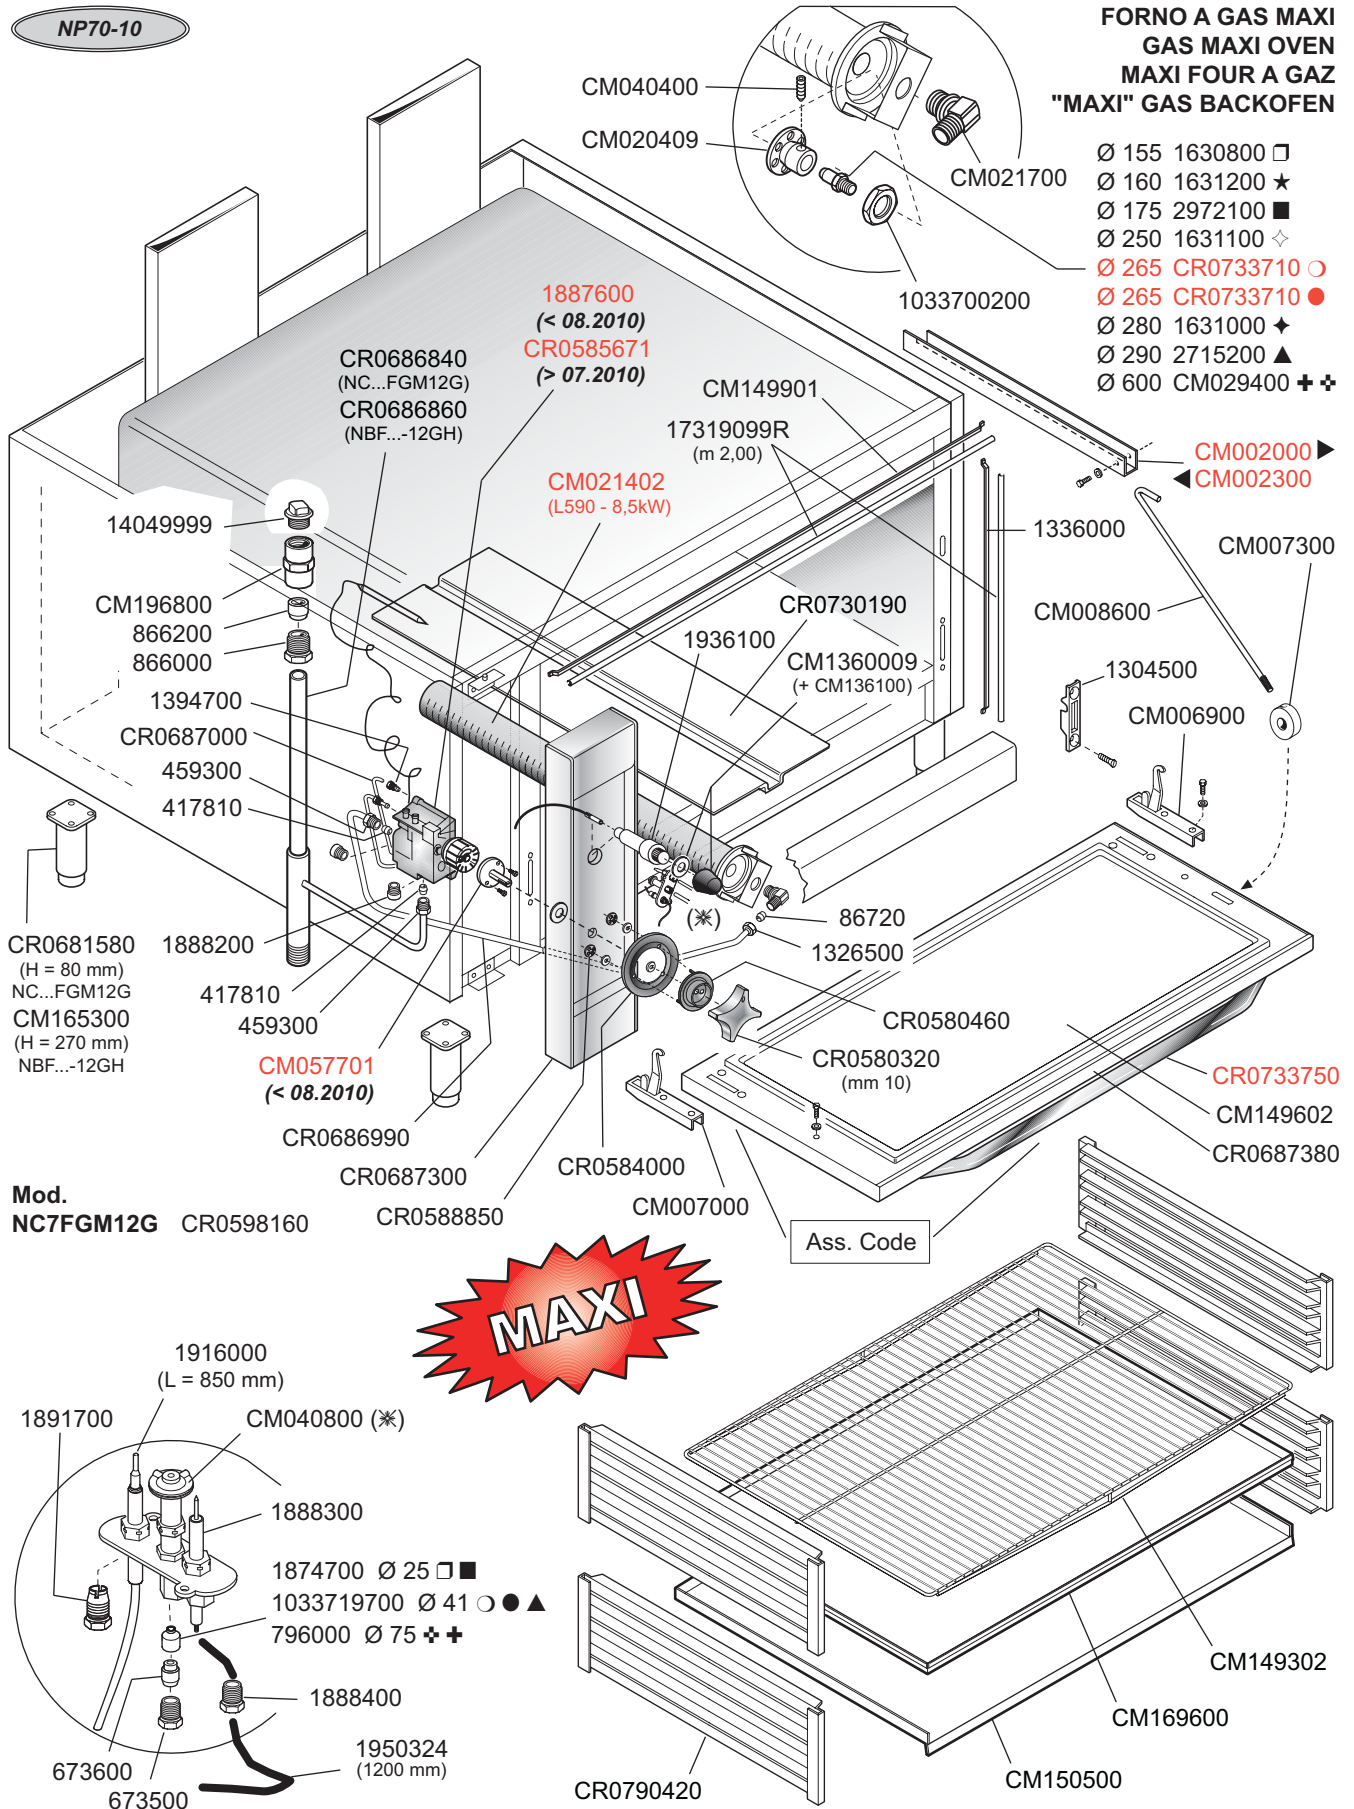

NP70-10

**FORNO A GAS MAXI
GAS MAXI OVEN
MAXI FOUR A GAZ
"MAXI" GAS BACKOFEN**

MARENO INDUSTRIES ALI spa Mareno di Piave (TV)	ELABORATO:	APPROVATO:	GRUPPO:	DENOMINAZIONE:		
			Serie forno MAXI NP70	Impianto gas e mobile		
	DATA:	DATA:	PARTICOLARE:	REV. N.	DEL	DISEGNO N.
	15 Feb 2010	15 Feb 2010	Disegno esploso per ricambi	Z00	0210	3.P70.47 1/2
SOST. DIS.