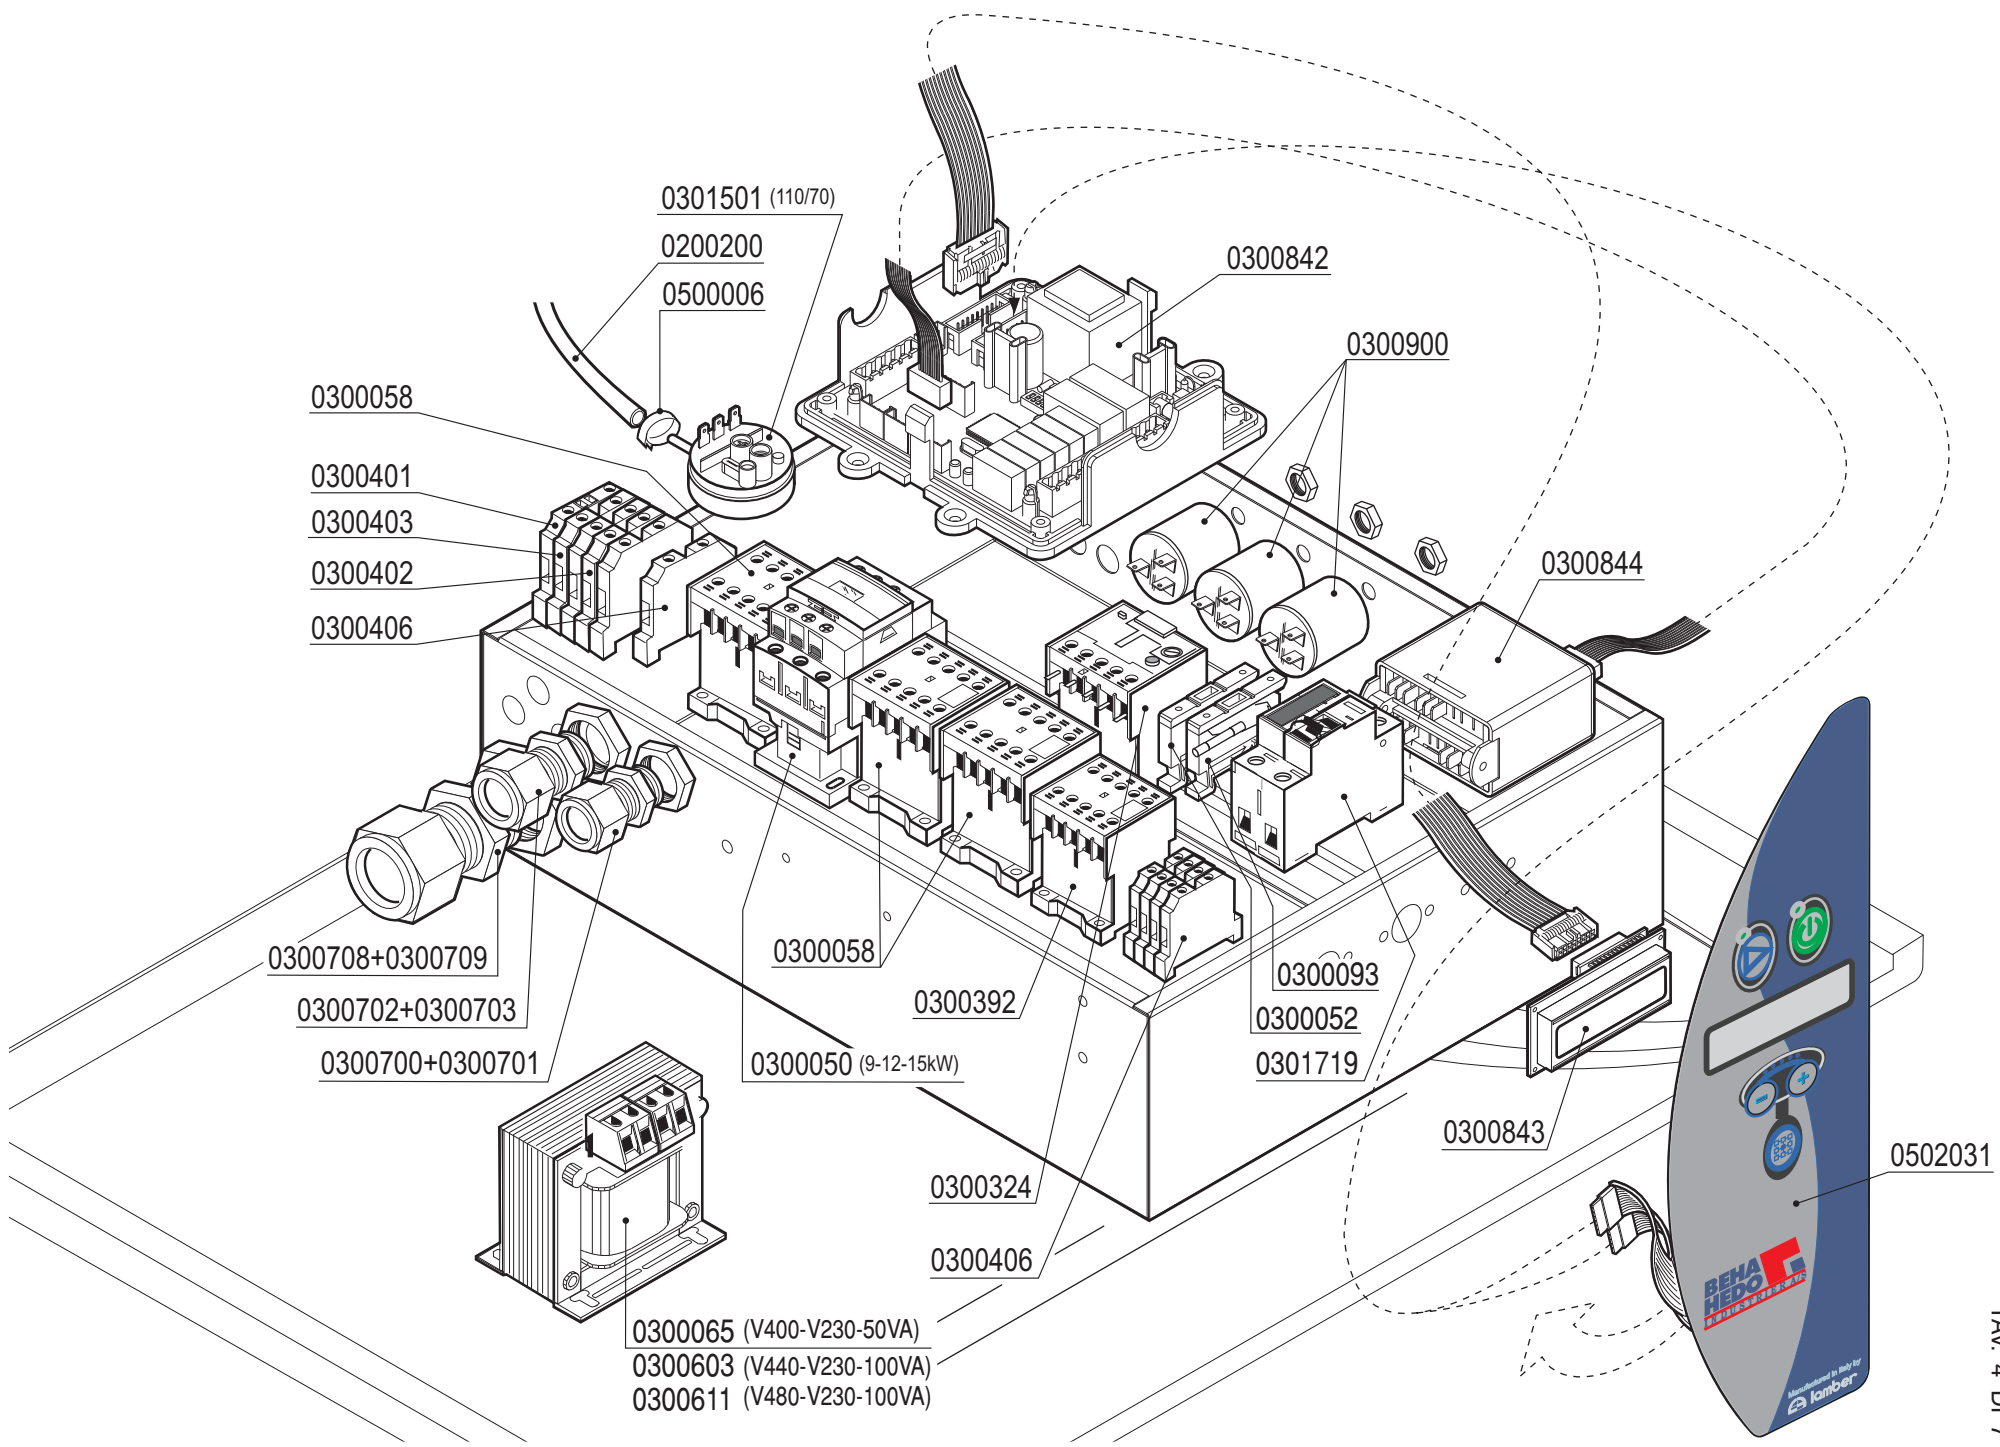

**L25-dy
standard
marina**

**Ed.
01/2015**

Rev. L

Dishwashers

**L25-dy
standard/marina**

SPARE PARTS

CE

DETERGENT PUMP

RINSE AID DISPENSER