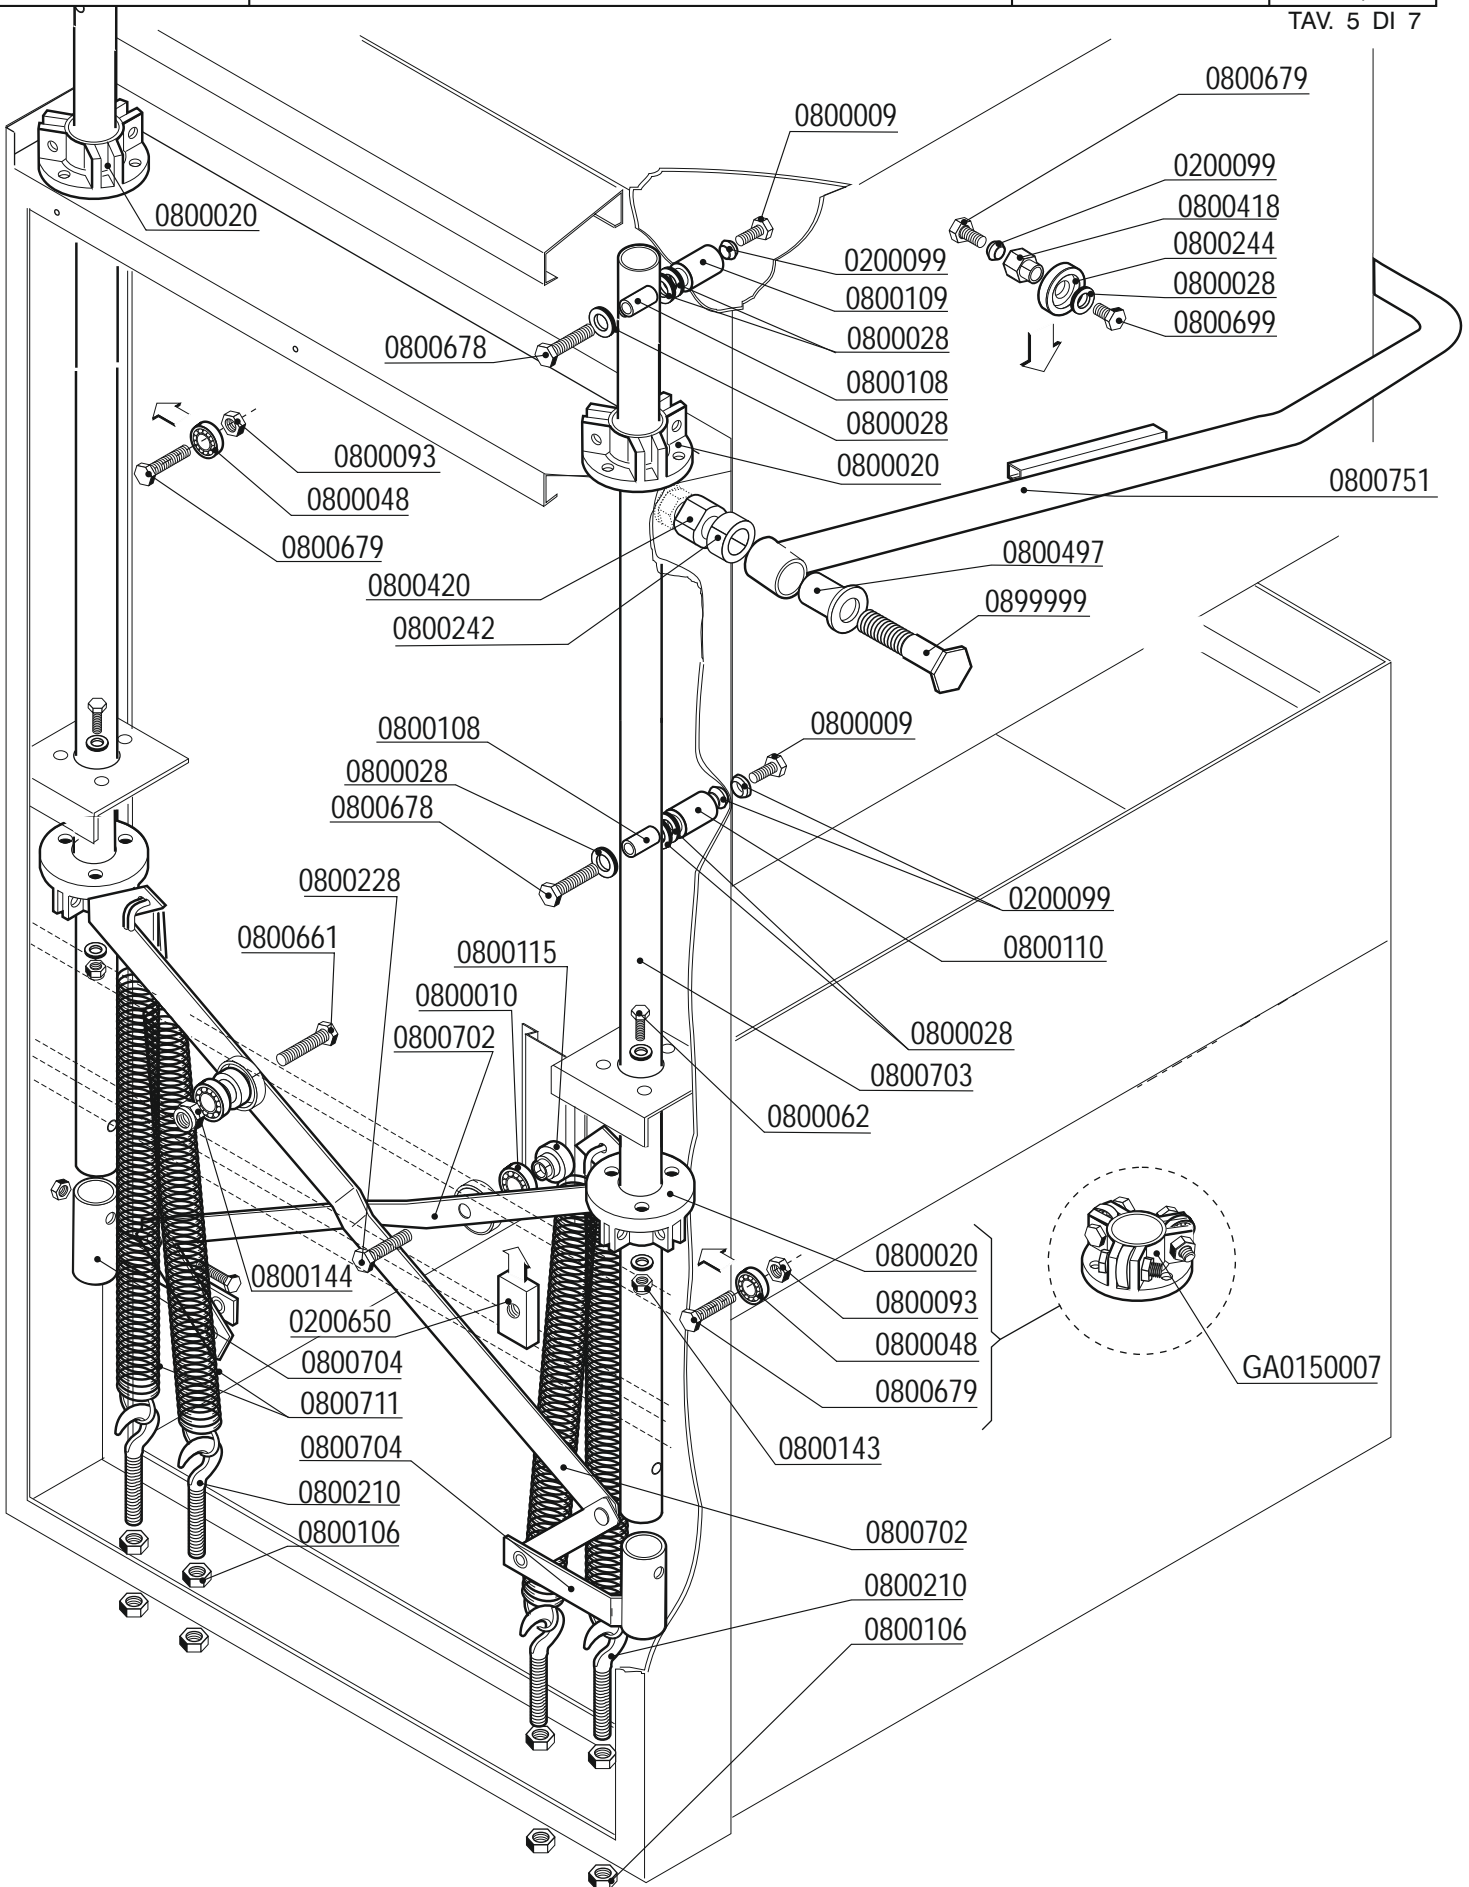

**L25-dy
standard
marina**

**Ed.
01/2015**

Rev. L

Dishwashers

**L25-dy
standard/marina**

SPARE PARTS

CE

DETERGENT PUMP

RINSE AID DISPENSER