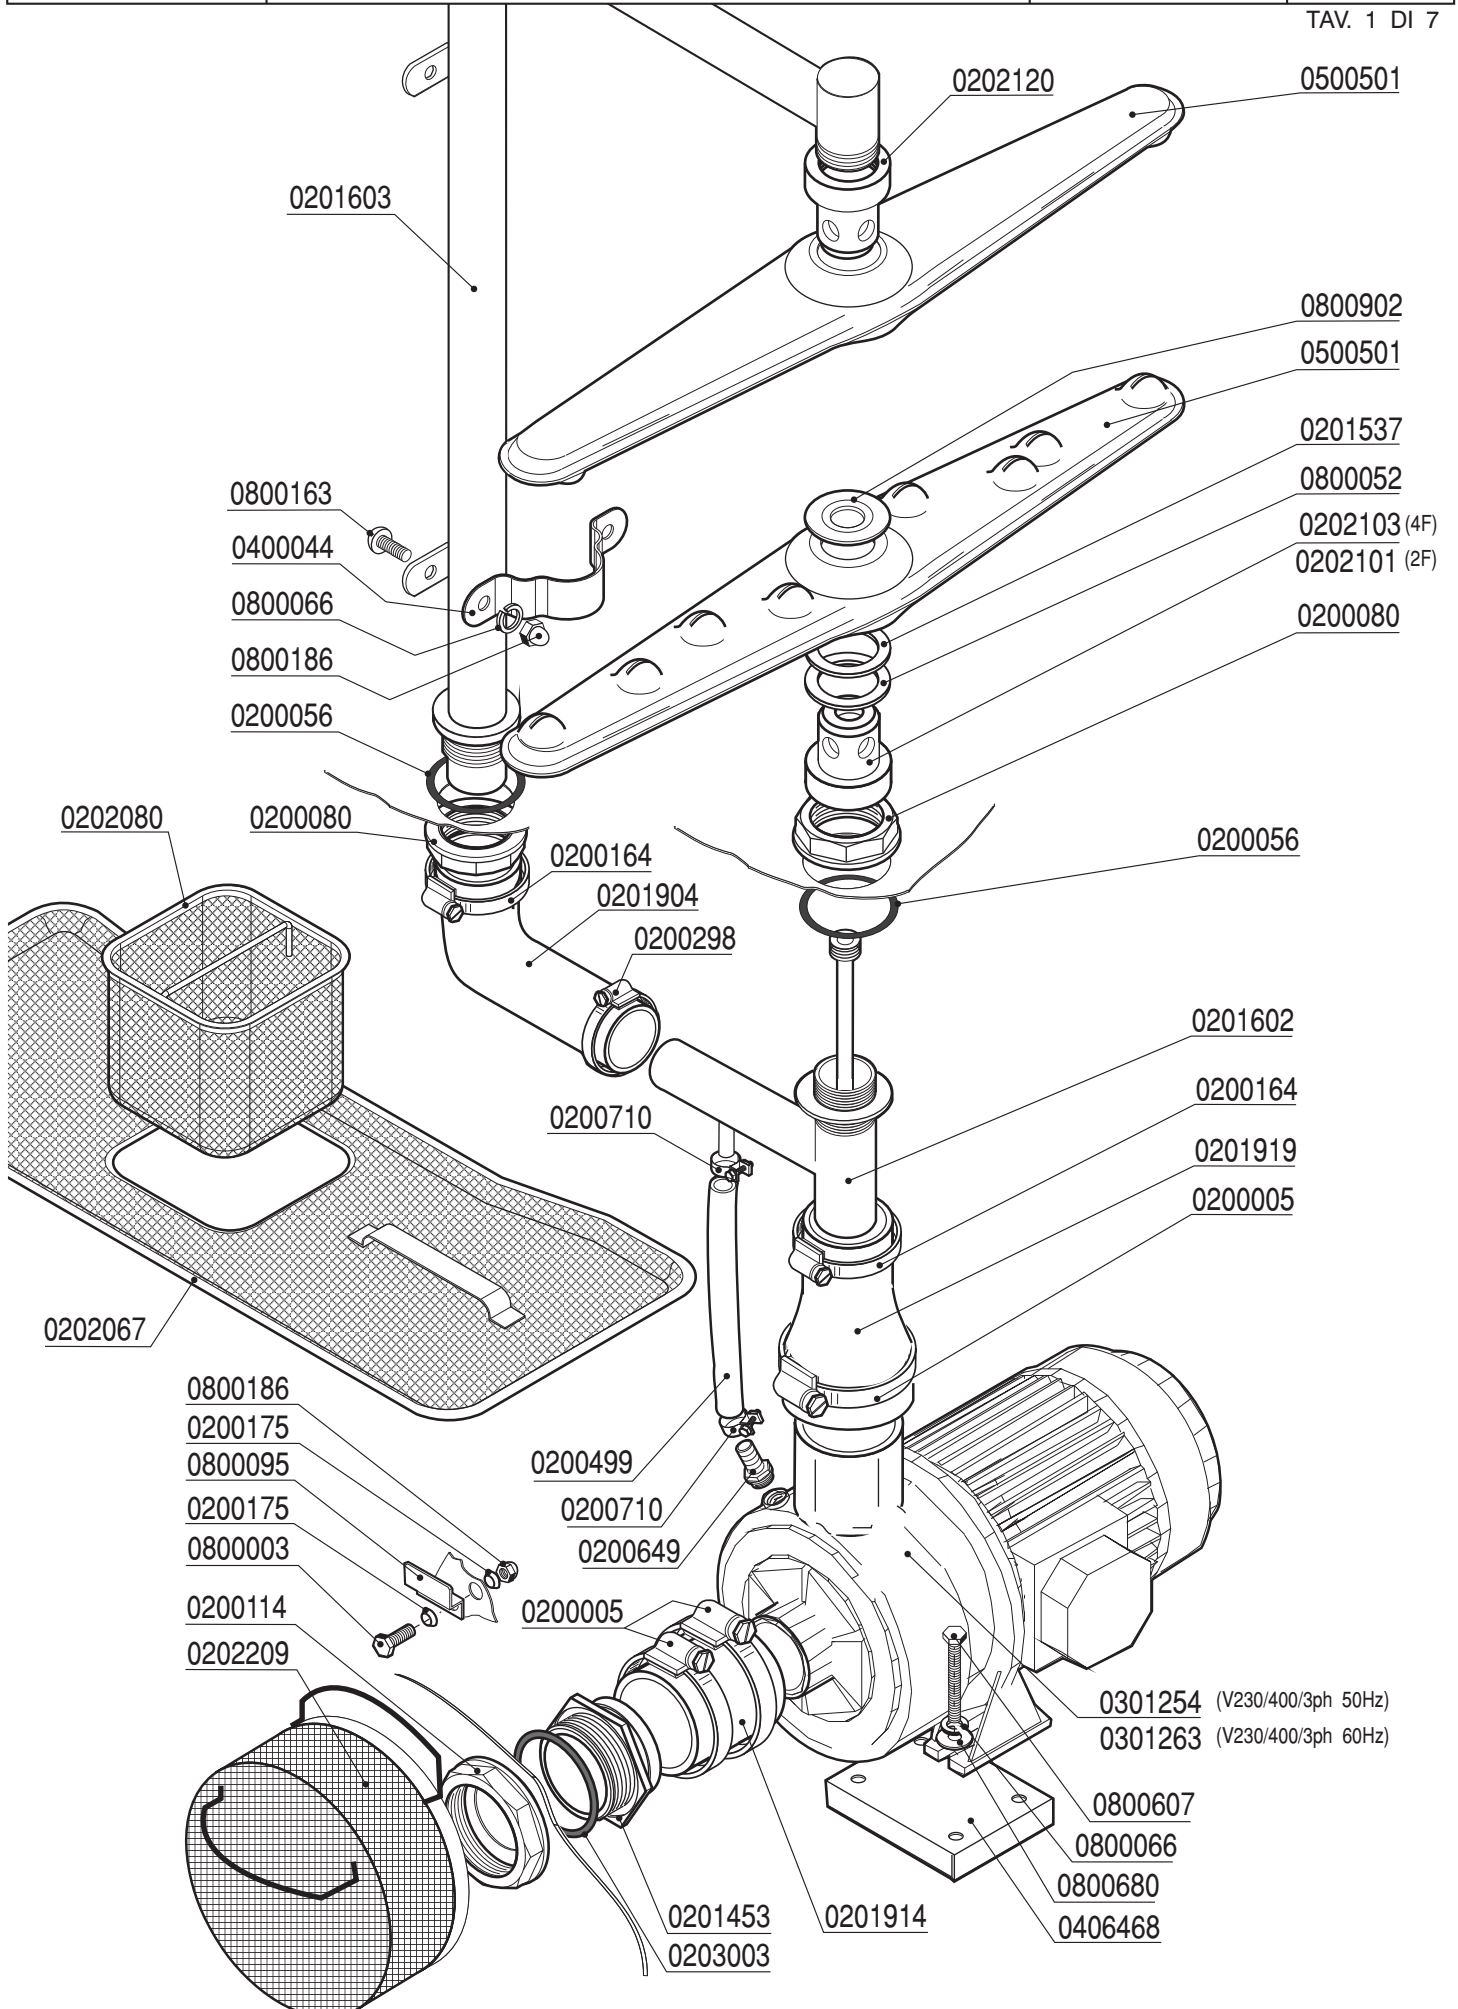

**L25-dy
standard
marina**

**Ed.
01/2015**

Rev. L

Dishwashers

**L25-dy
standard/marina**

SPARE PARTS

CE

DETERGENT PUMP

RINSE AID DISPENSER