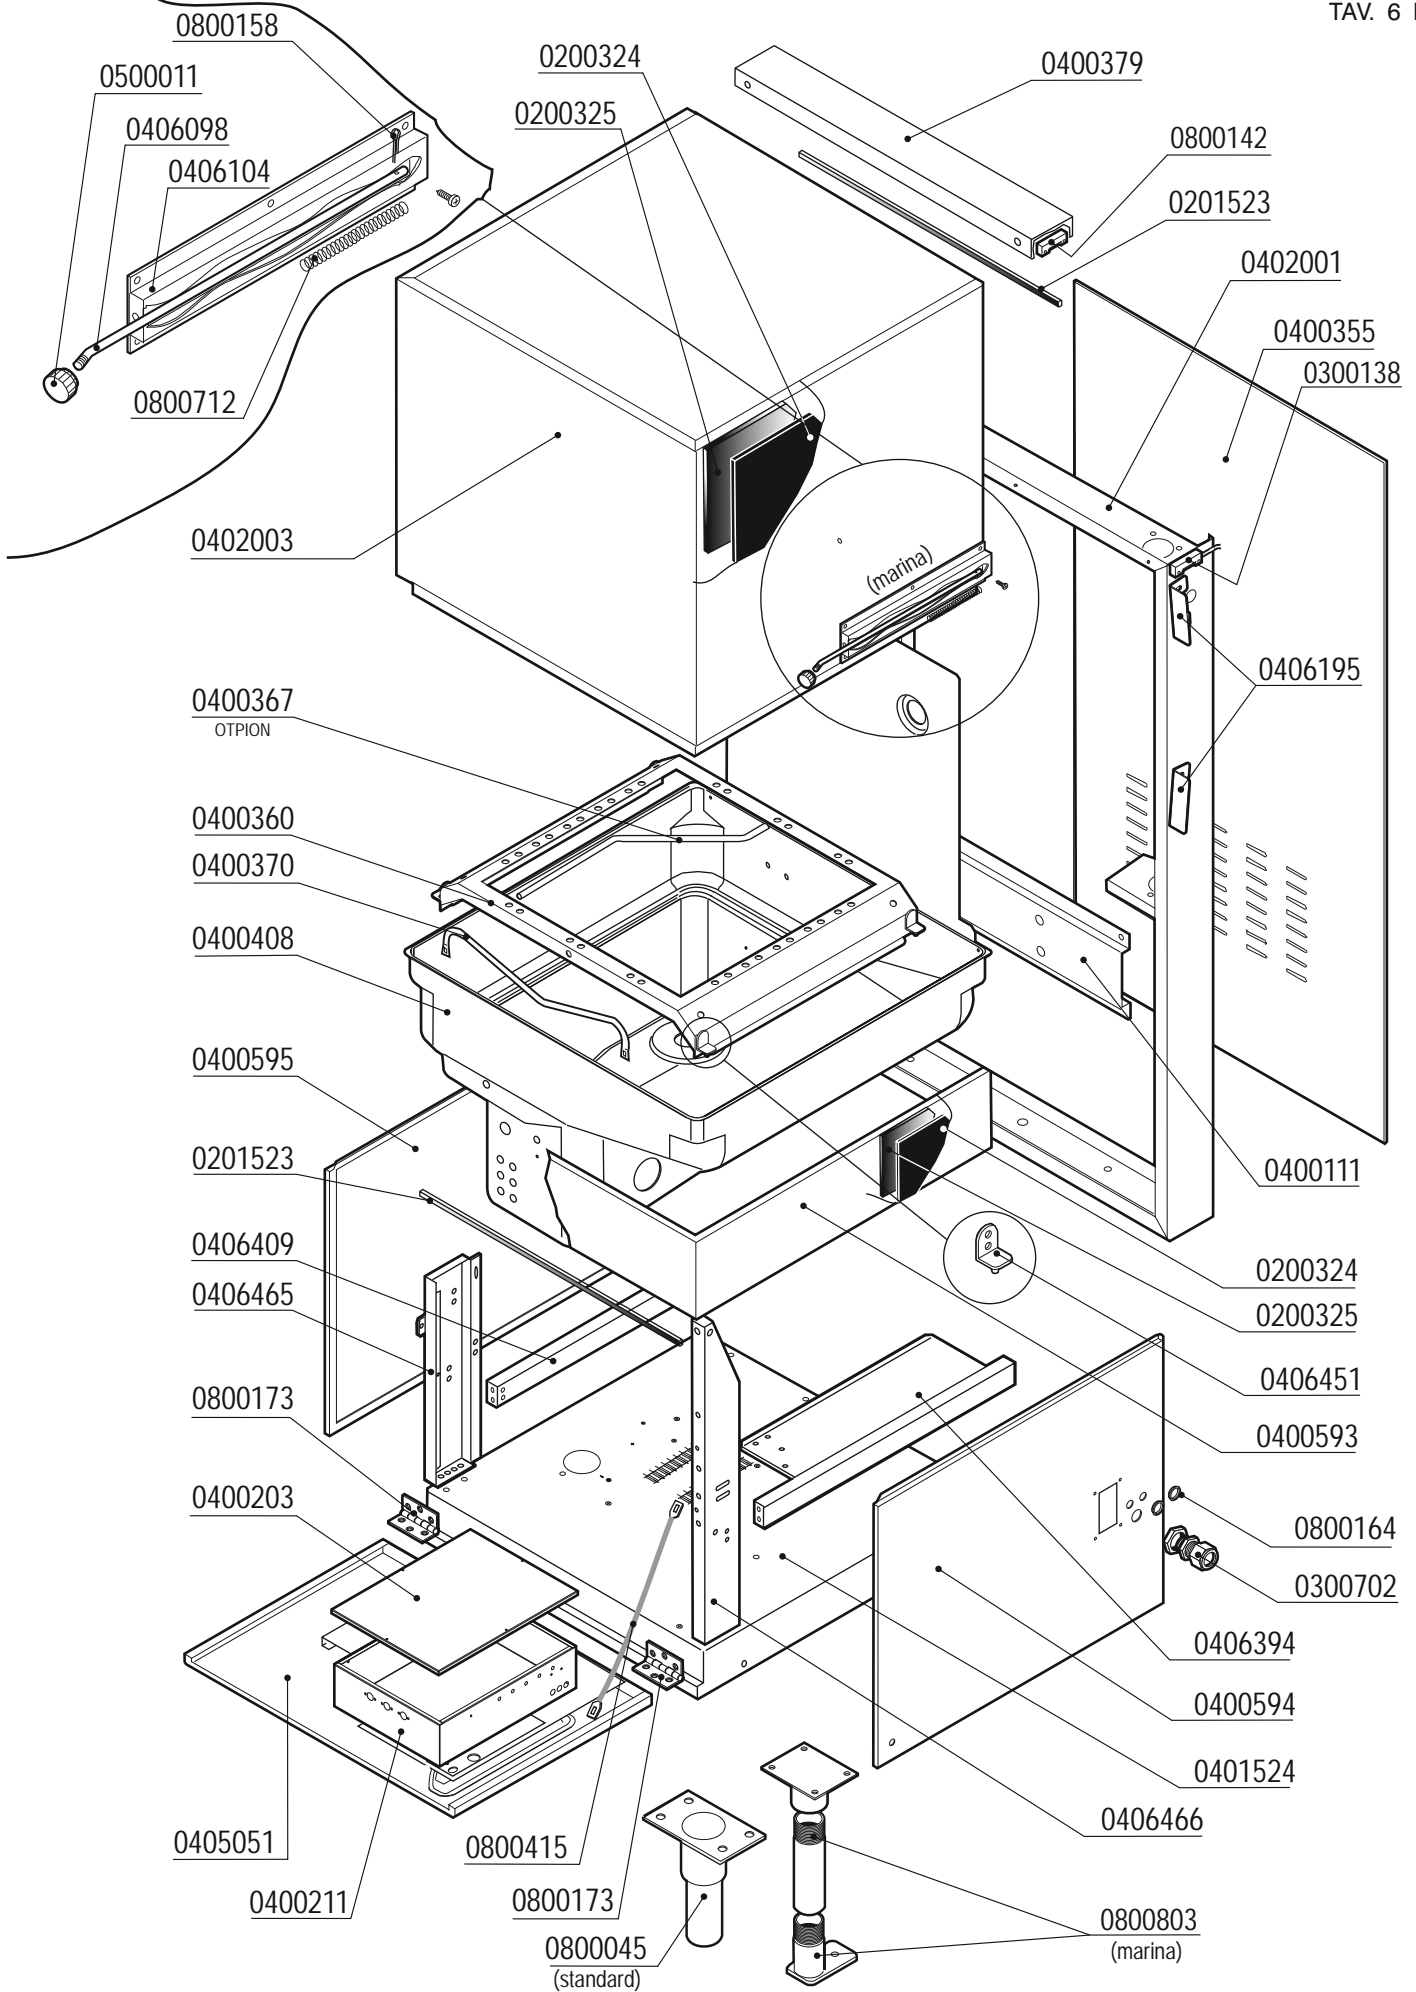

**L25-dy
standard
marina**

**Ed.
01/2015**

Rev. L

Dishwashers

**L25-dy
standard/marina**

SPARE PARTS

CE

DETERGENT PUMP

RINSE AID DISPENSER