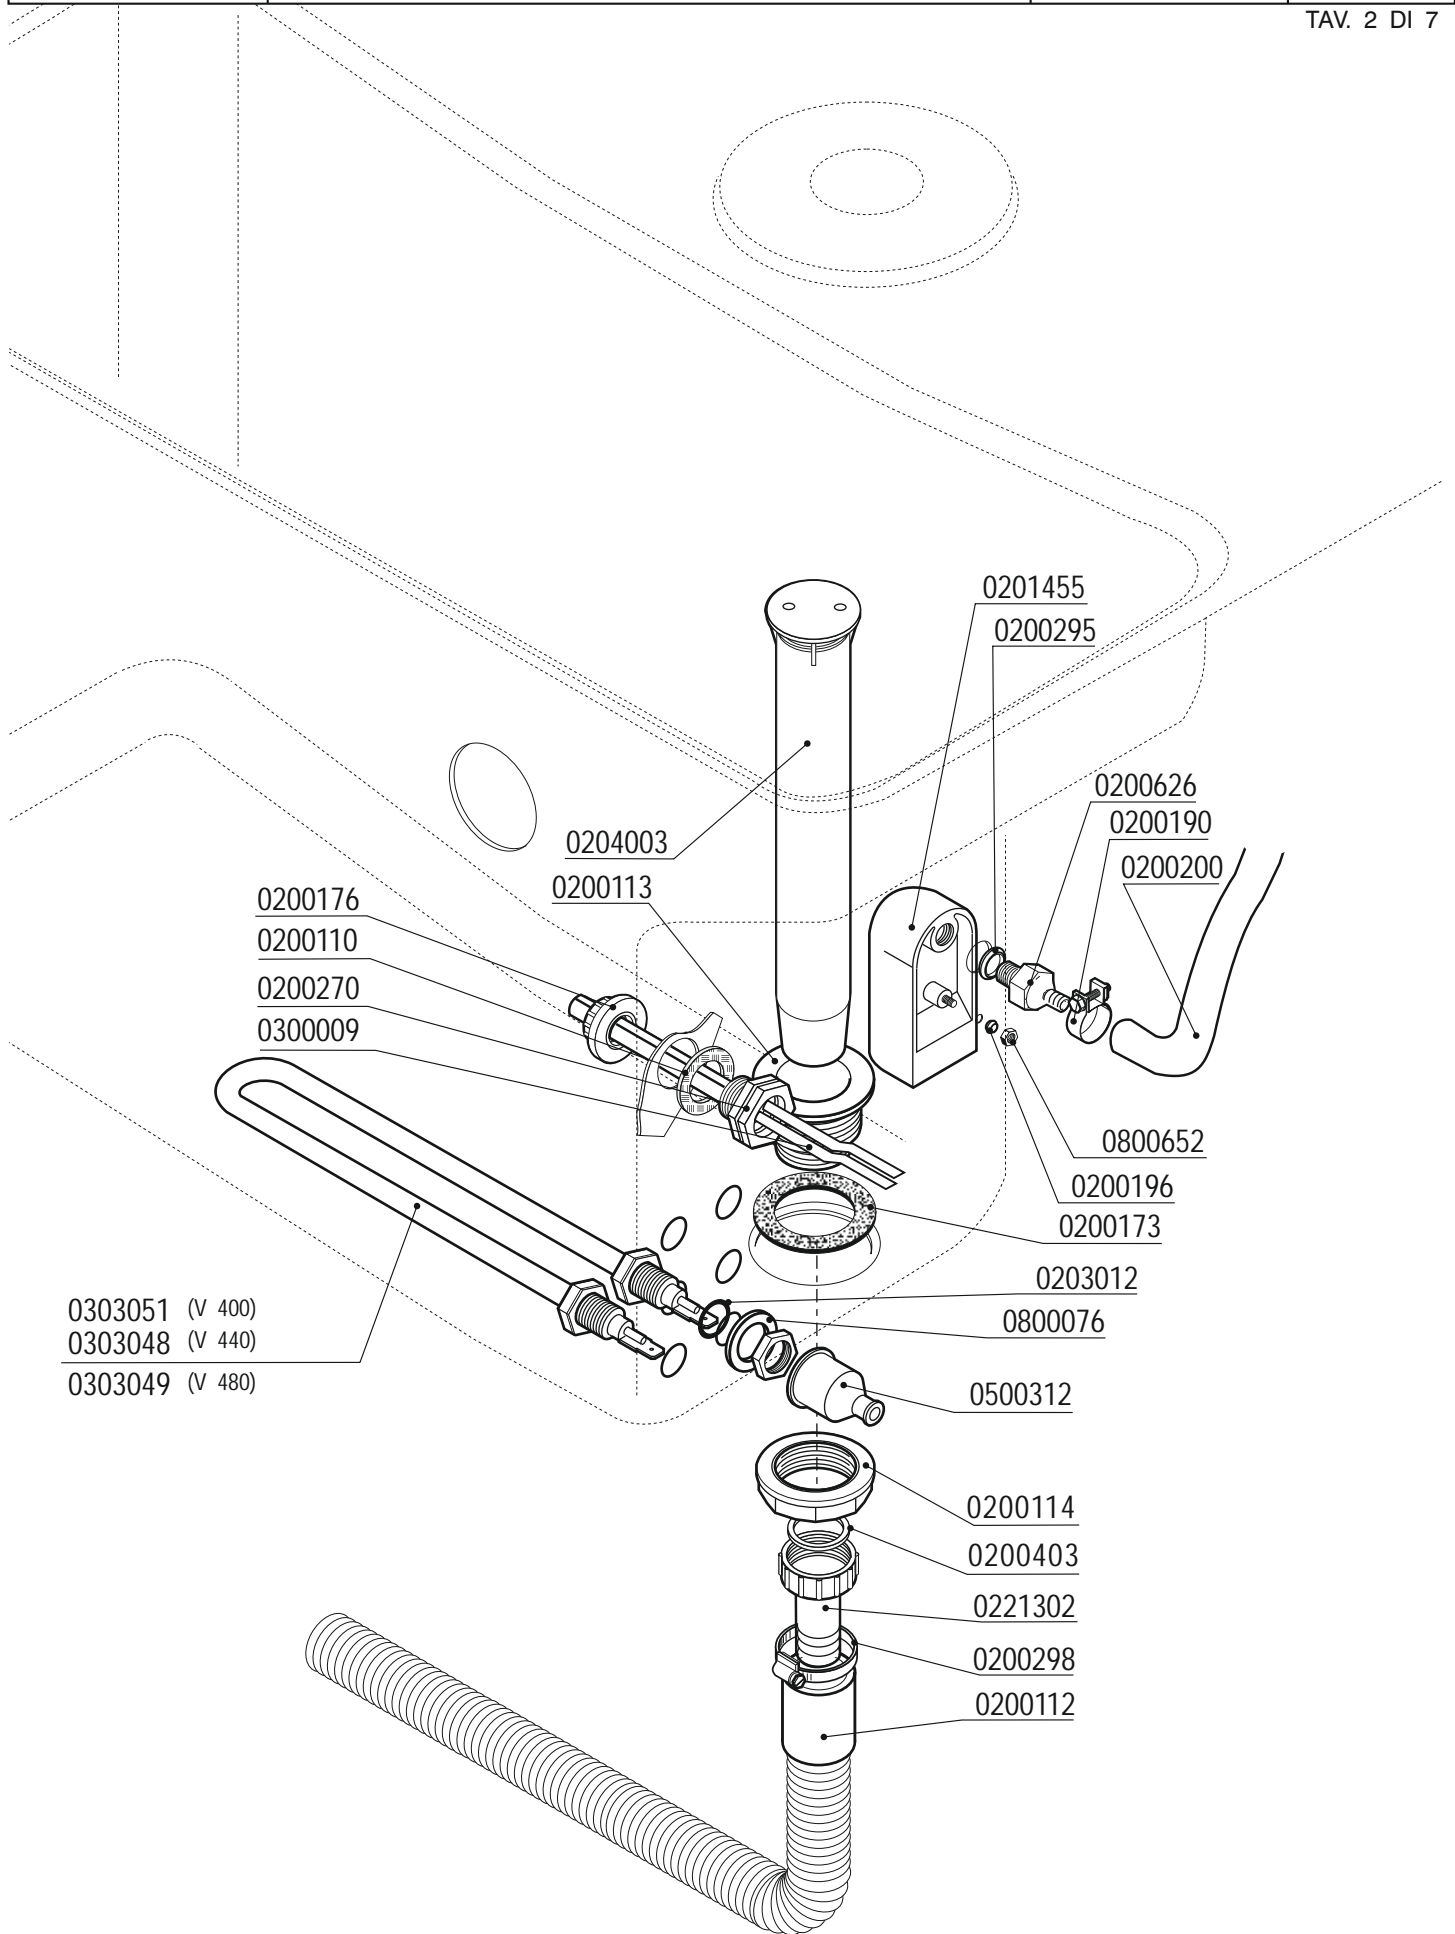

**L25-dy
standard
marina**

**Ed.
01/2015**

Rev. L

Dishwashers

**L25-dy
standard/marina**

SPARE PARTS

CE

DETERGENT PUMP

RINSE AID DISPENSER