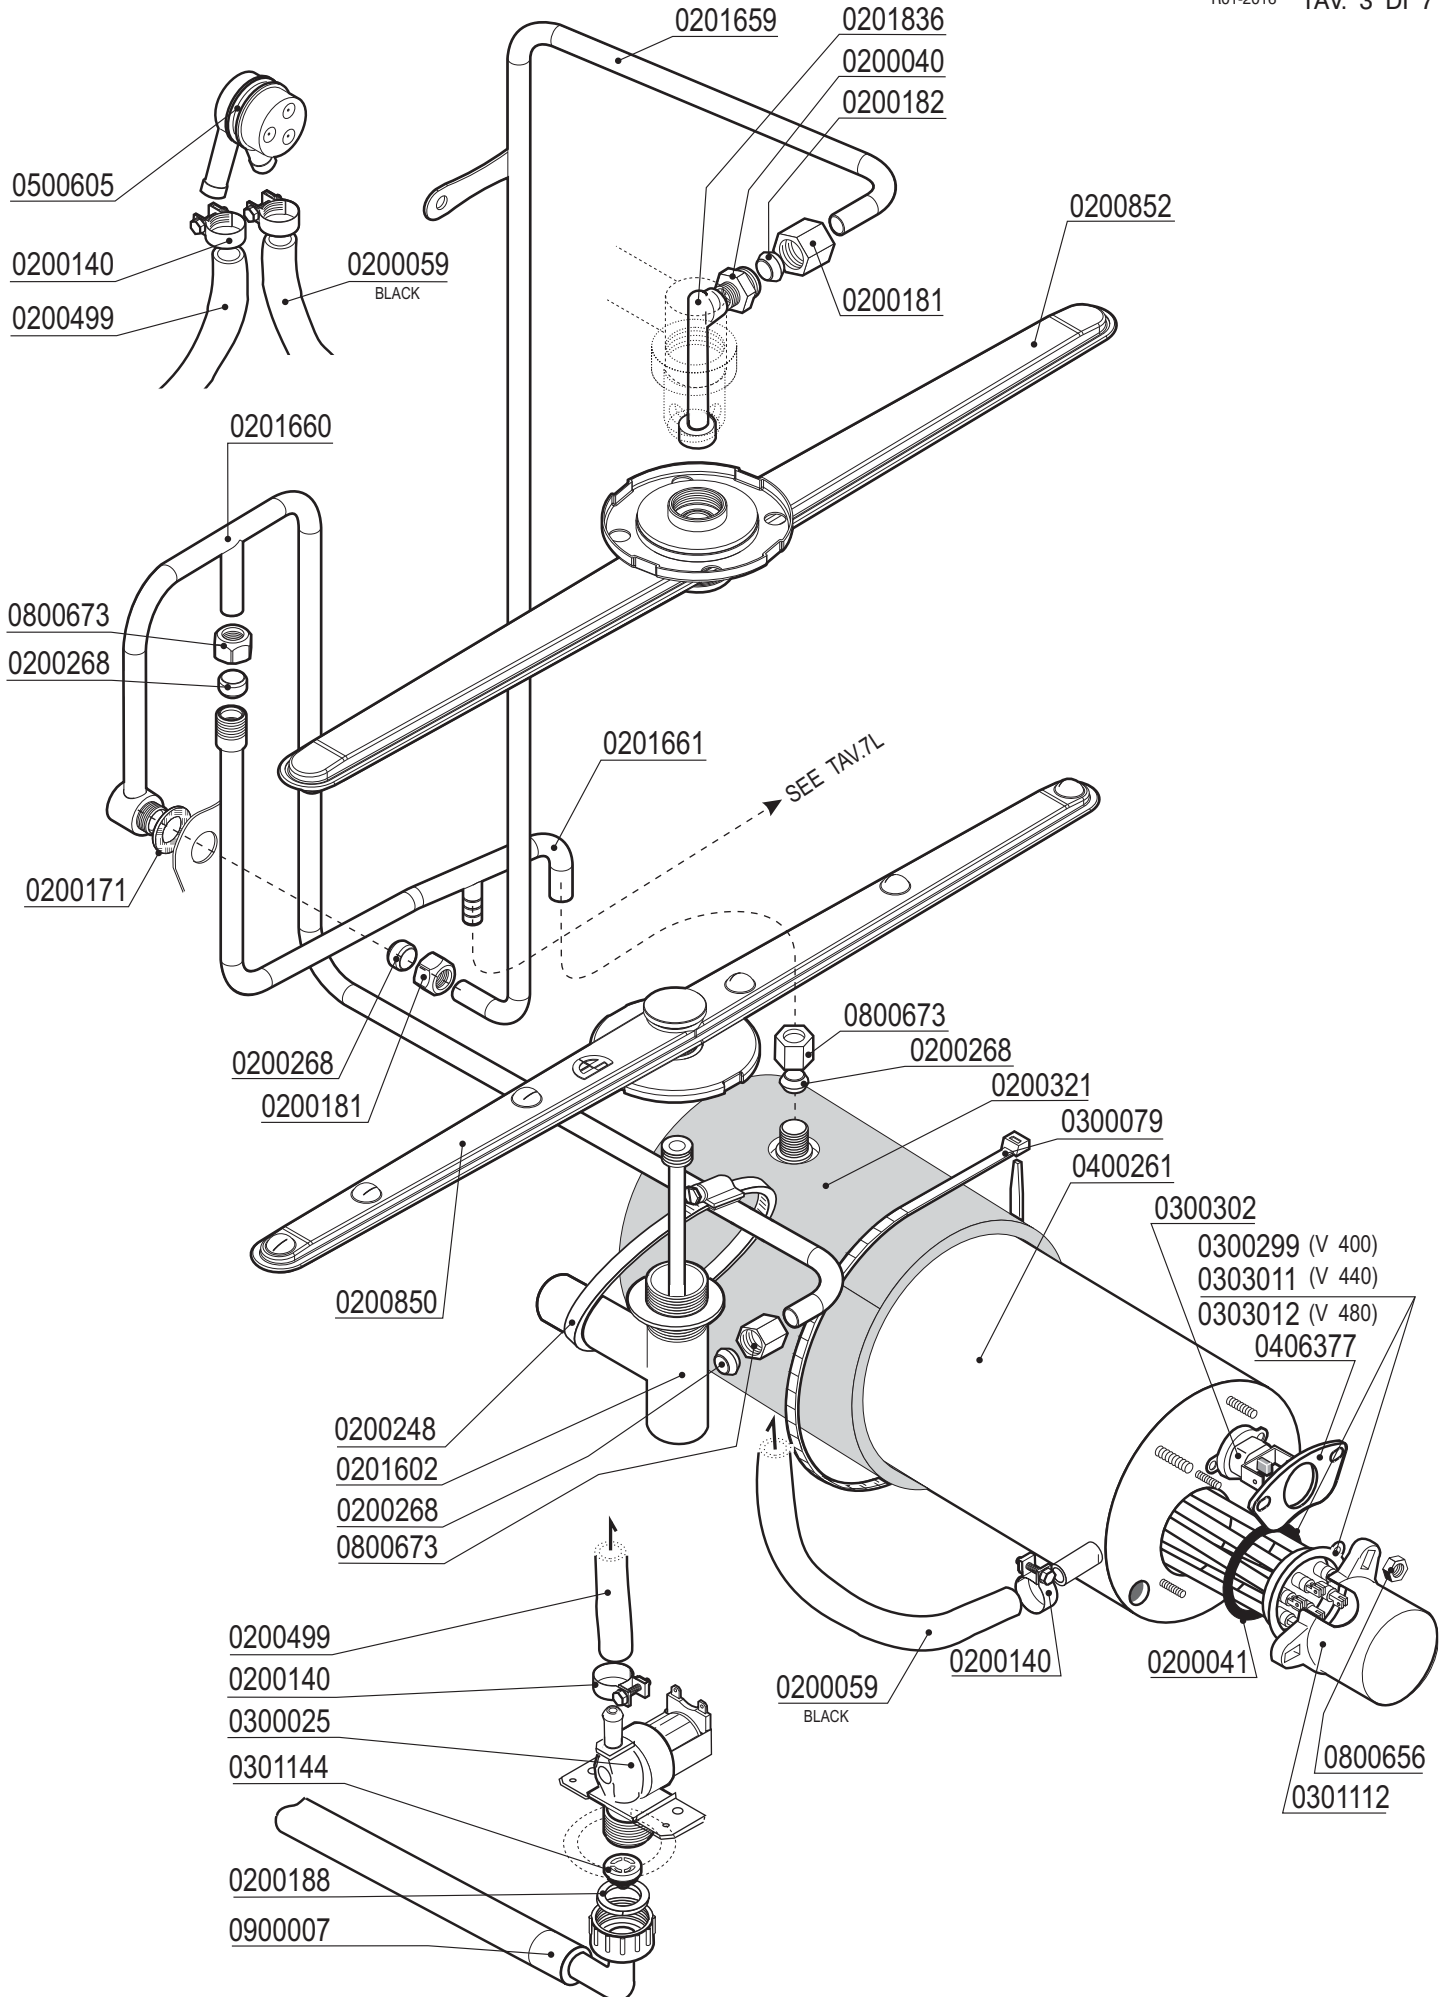

**L25-dy
standard
marina**

**Ed.
01/2015**

Rev. L

Dishwashers

**L25-dy
standard/marina**

SPARE PARTS

CE

DETERGENT PUMP

RINSE AID DISPENSER