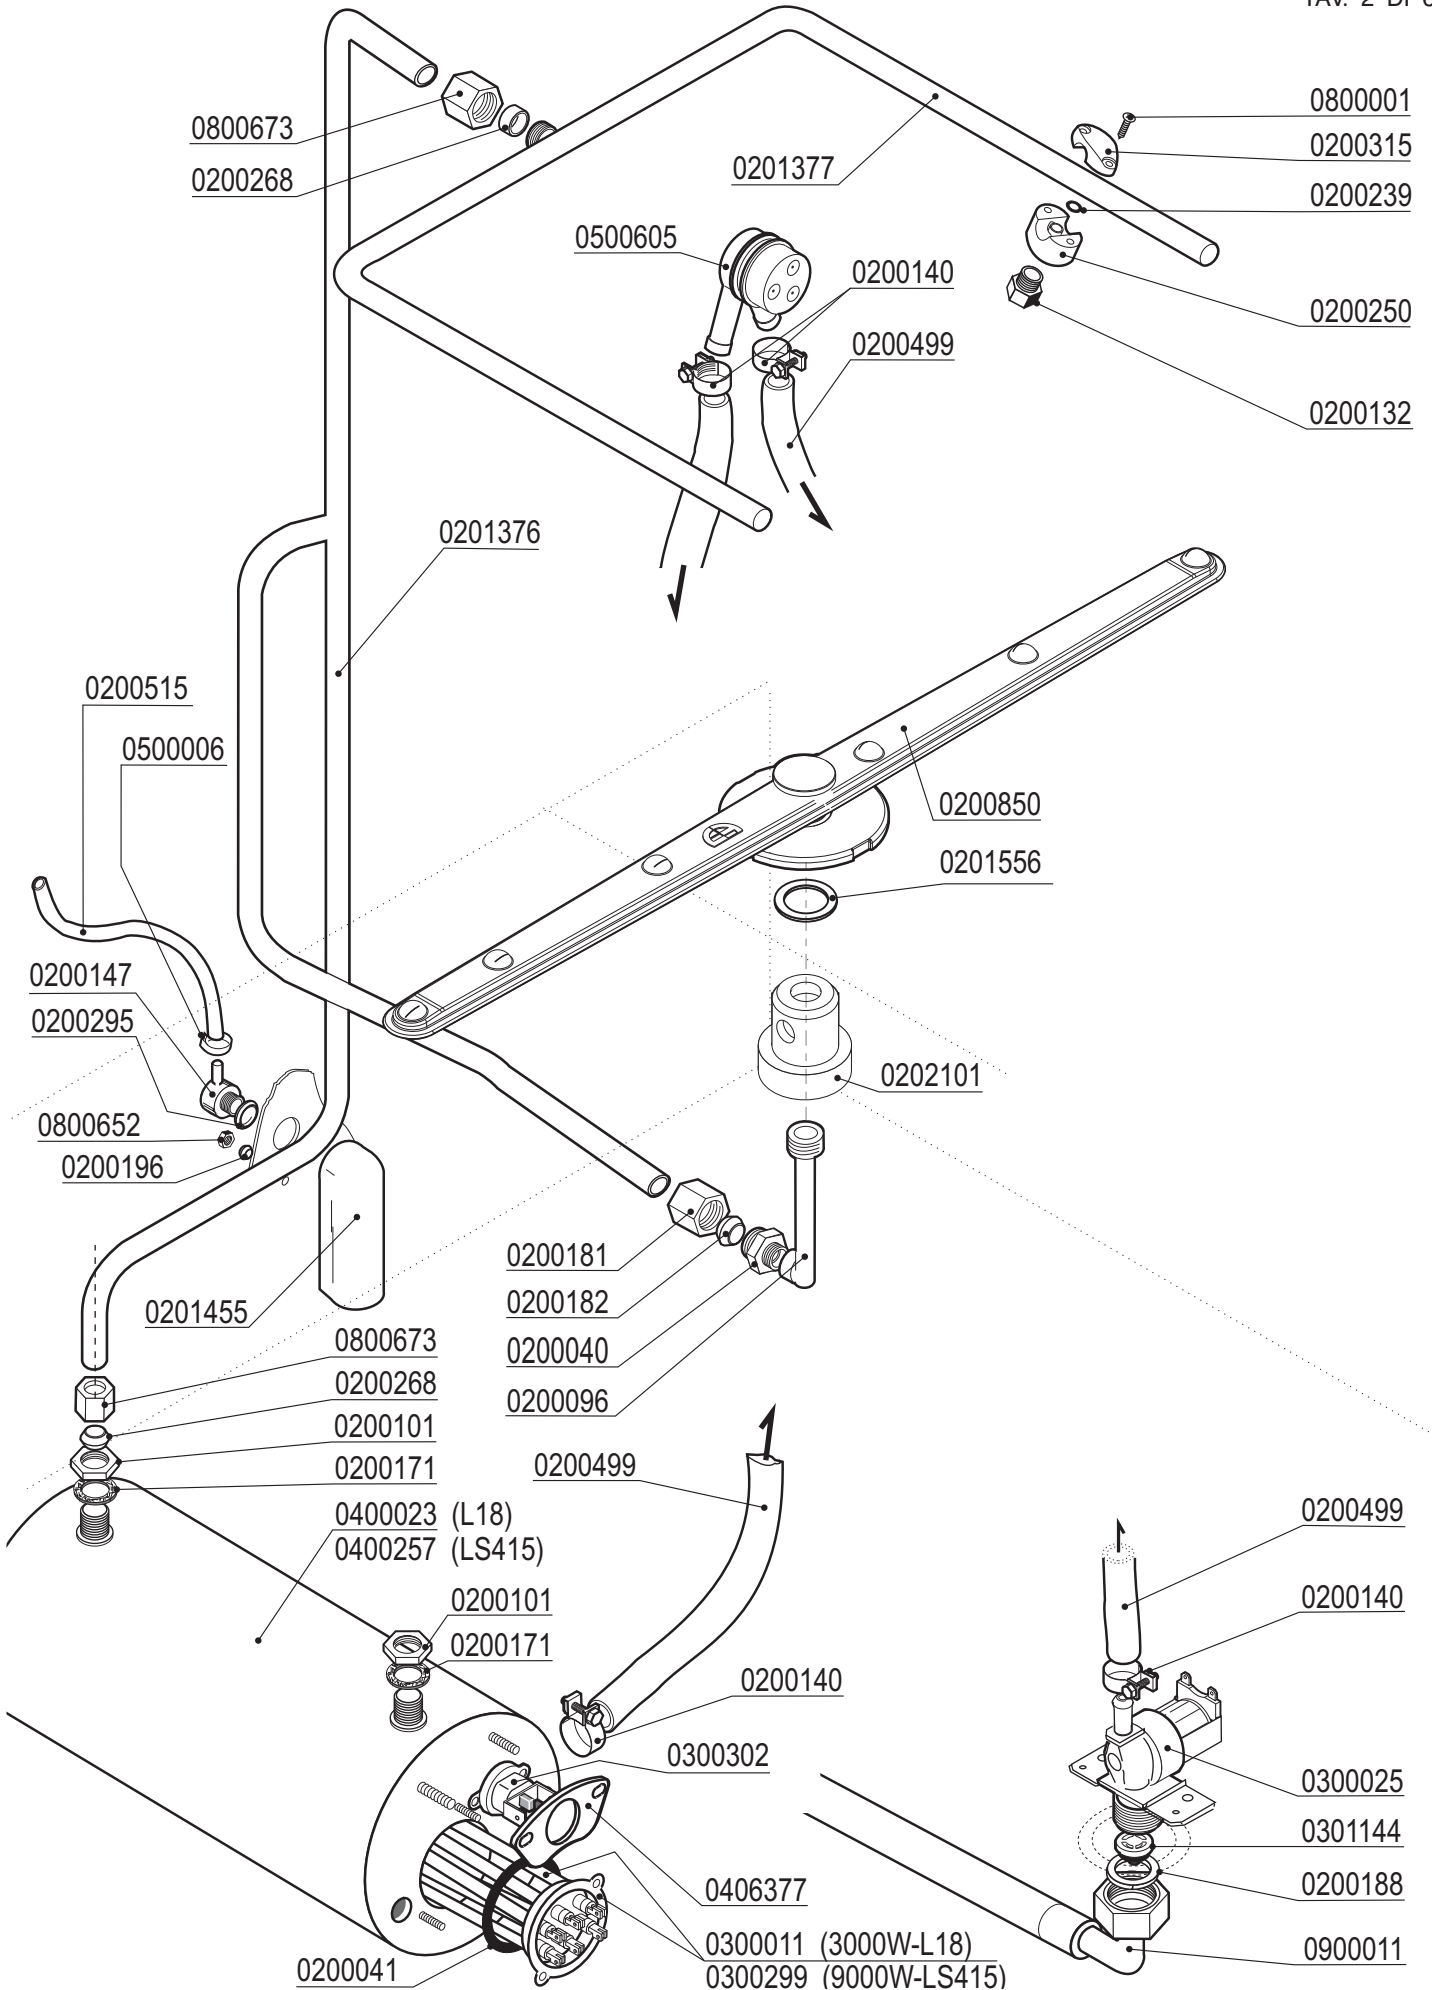

# **L18 LS415 SPARE PARTS**

**Ed.  
01/2015**

**Rev. B**

**from  
01/2008**

**DSP5**

**CE**

ZF320	CODE 0301204	Power		Pump delivery	Tension d'alimentation
		Hp	W	lt/min	Volt
		0,75	650	320	230 V/1 ~ 50Hz

Pos.	Codice	Description
1		Screw
2	0200598	Pump body
3	0209902	OR-joint
4	0209824	Impeller
5	0200308	Pump seal group
6		Tie rod
7		Pump support
8		Nut
9		Front shield
10		Screw
11		Ball bearing
12		Motor shaft
13		Rotor
14		Winding
15		Stator
16		Base
17		Nut
18		Screw
19		Split ring
20		Back shield