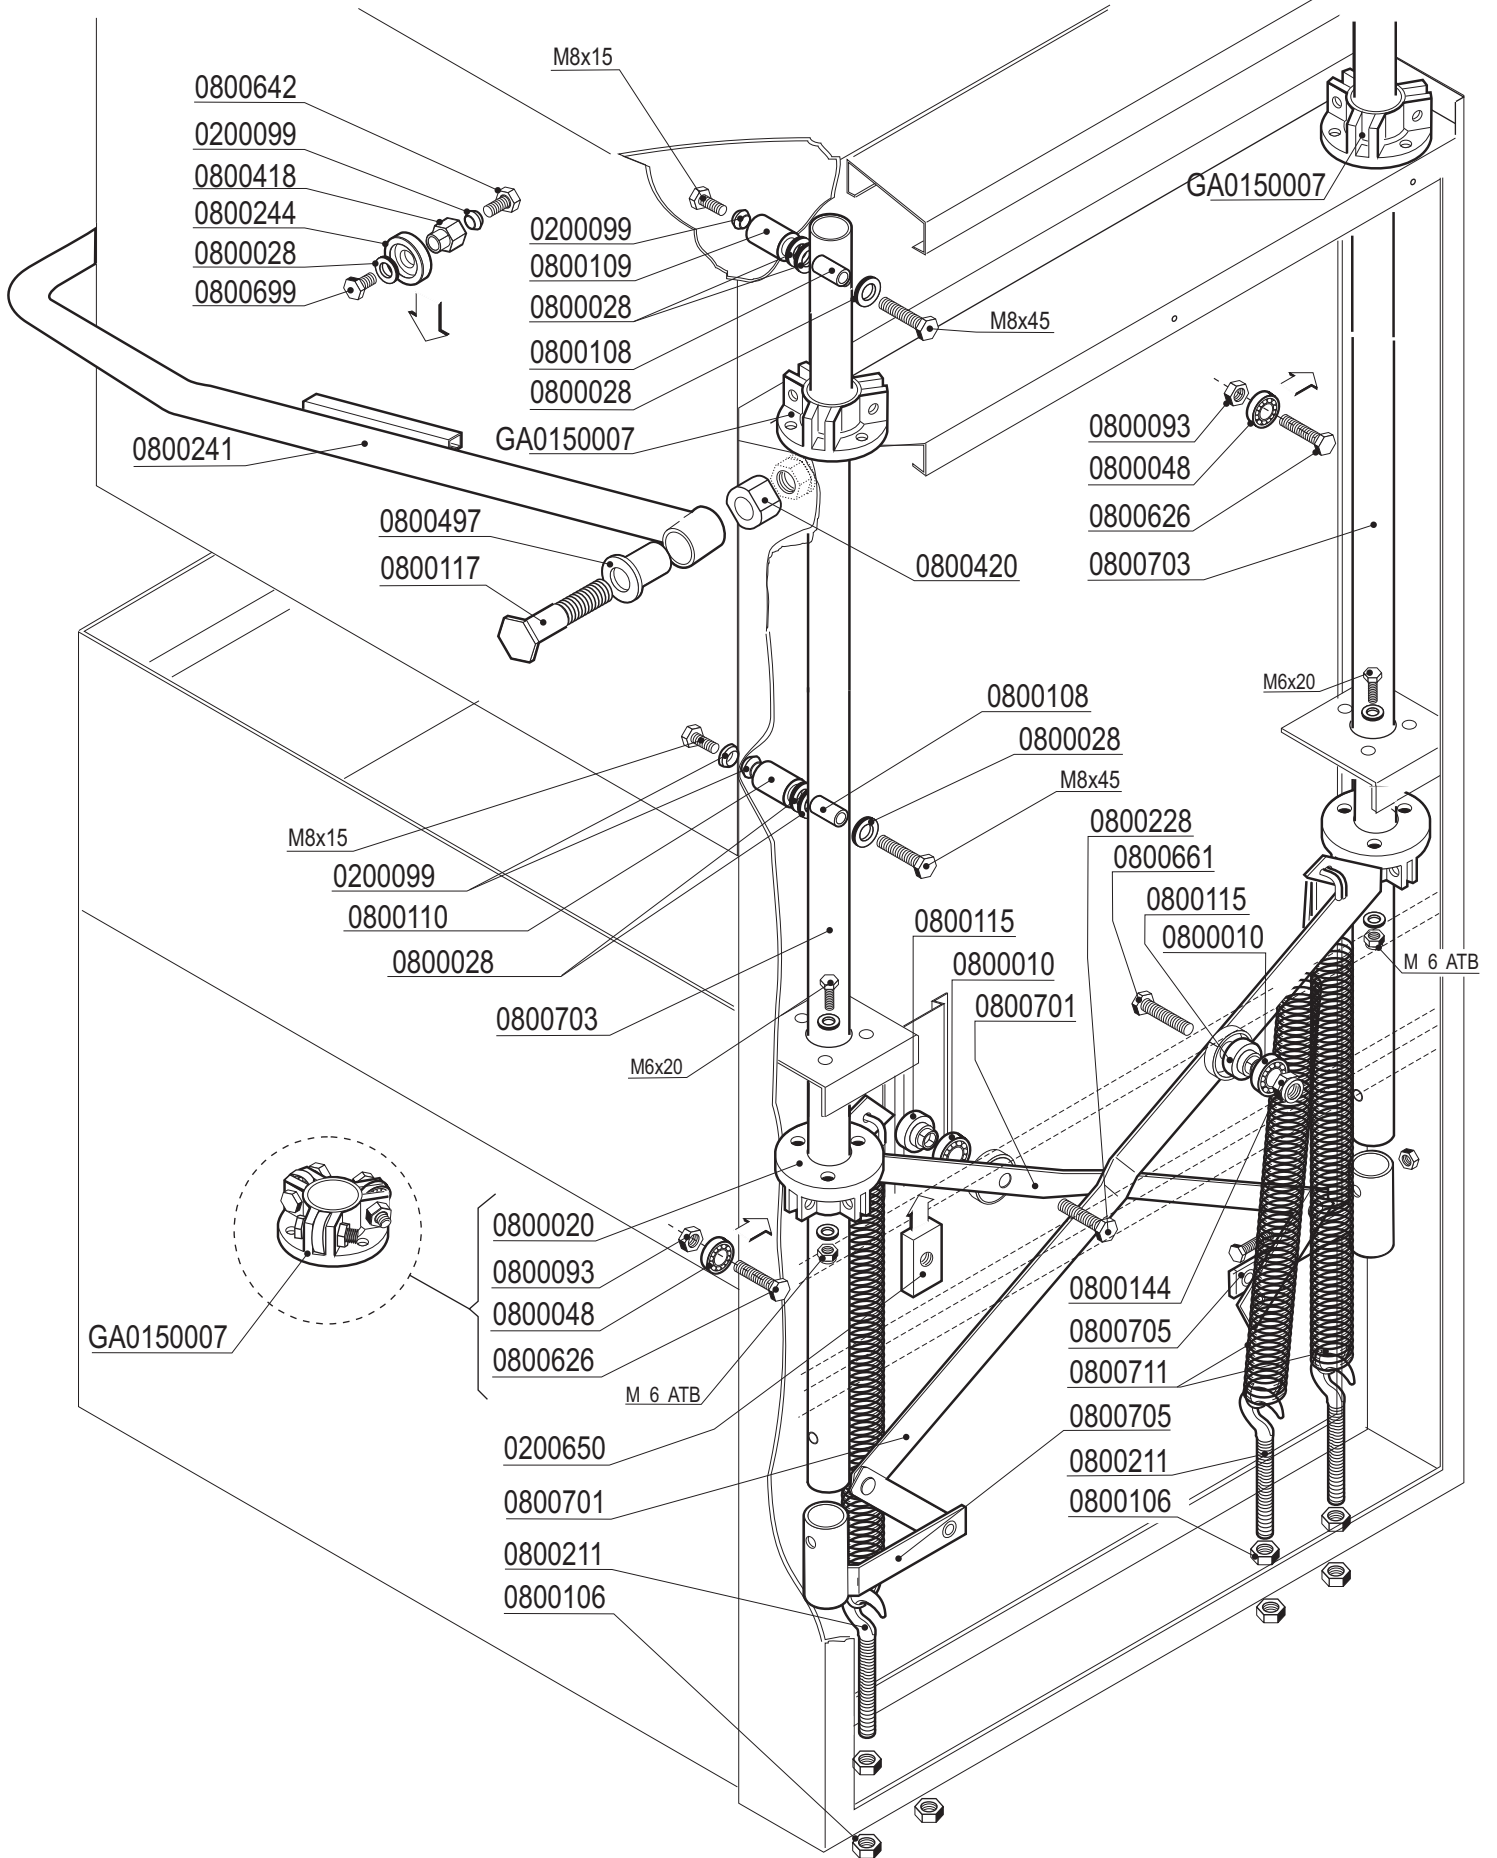

# **L18 LS415 SPARE PARTS**

**Ed.  
01/2015**

**Rev. B**

**from  
01/2008**

**DSP5**

**CE**

ZF320	CODE 0301204	Power		Pump delivery	Tension d'alimentation
		Hp	W	lt/min	Volt
		0,75	650	320	230 V/1 ~ 50Hz

Pos.	Codice	Description
1		Screw
2	0200598	Pump body
3	0209902	OR-joint
4	0209824	Impeller
5	0200308	Pump seal group
6		Tie rod
7		Pump support
8		Nut
9		Front shield
10		Screw
11		Ball bearing
12		Motor shaft
13		Rotor
14		Winding
15		Stator
16		Base
17		Nut
18		Screw
19		Split ring
20		Back shield