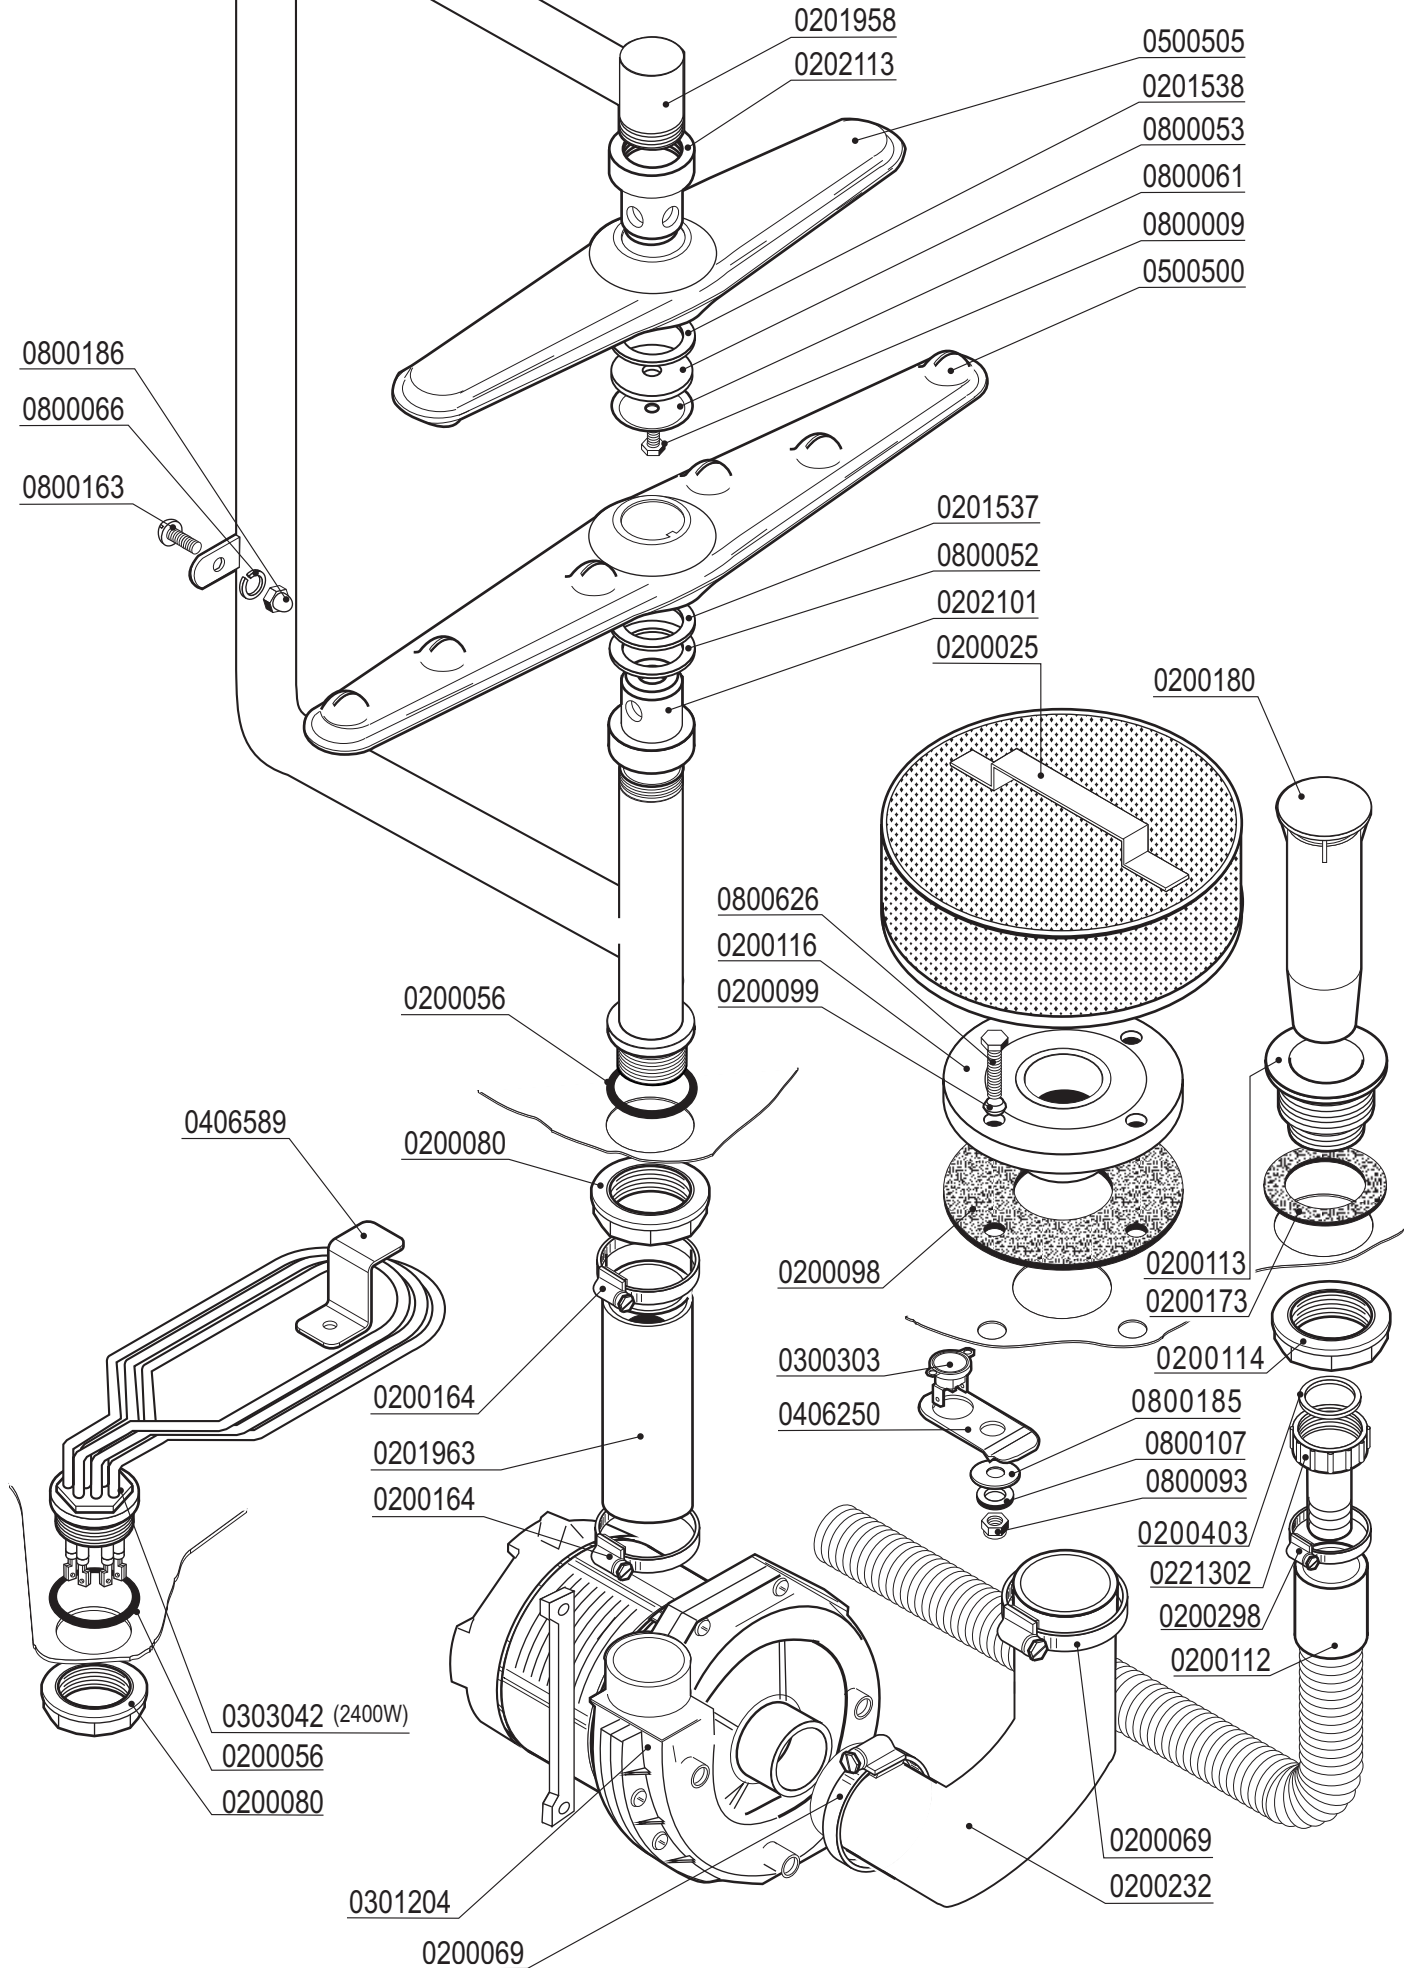

# **L18 LS415 SPARE PARTS**

**Ed.  
01/2015**

**Rev. B**

**from  
01/2008**

**DSP5**

**CE**

ZF320	CODE 0301204	Power		Pump delivery	Tension d'alimentation
		Hp	W	lt/min	Volt
		0,75	650	320	230 V/1 ~ 50Hz

Pos.	Codice	Description
1		Screw
2	0200598	Pump body
3	0209902	OR-joint
4	0209824	Impeller
5	0200308	Pump seal group
6		Tie rod
7		Pump support
8		Nut
9		Front shield
10		Screw
11		Ball bearing
12		Motor shaft
13		Rotor
14		Winding
15		Stator
16		Base
17		Nut
18		Screw
19		Split ring
20		Back shield