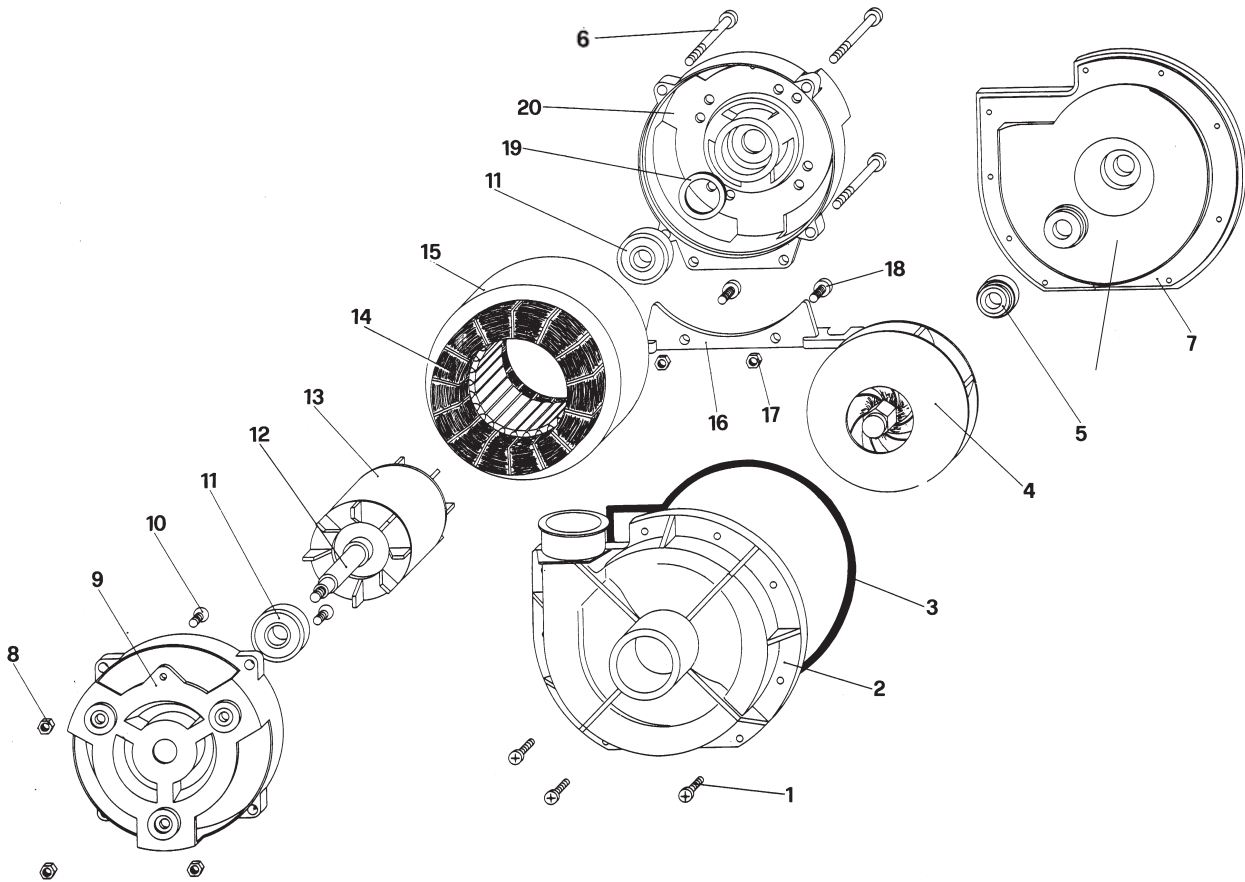

# **L18 LS415 SPARE PARTS**

**Ed.  
01/2015**

**Rev. B**

**from  
01/2008**

**DSP5**

**CE**

ZF320	CODE 0301204	Power		Pump delivery	Tension d'alimentation
		Hp	W	lt/min	Volt
		0,75	650	320	230 V/1 ~ 50Hz

Pos.	Codice	Description
1		Screw
2	0200598	Pump body
3	0209902	OR-joint
4	0209824	Impeller
5	0200308	Pump seal group
6		Tie rod
7		Pump support
8		Nut
9		Front shield
10		Screw
11		Ball bearing
12		Motor shaft
13		Rotor
14		Winding
15		Stator
16		Base
17		Nut
18		Screw
19		Split ring
20		Back shield