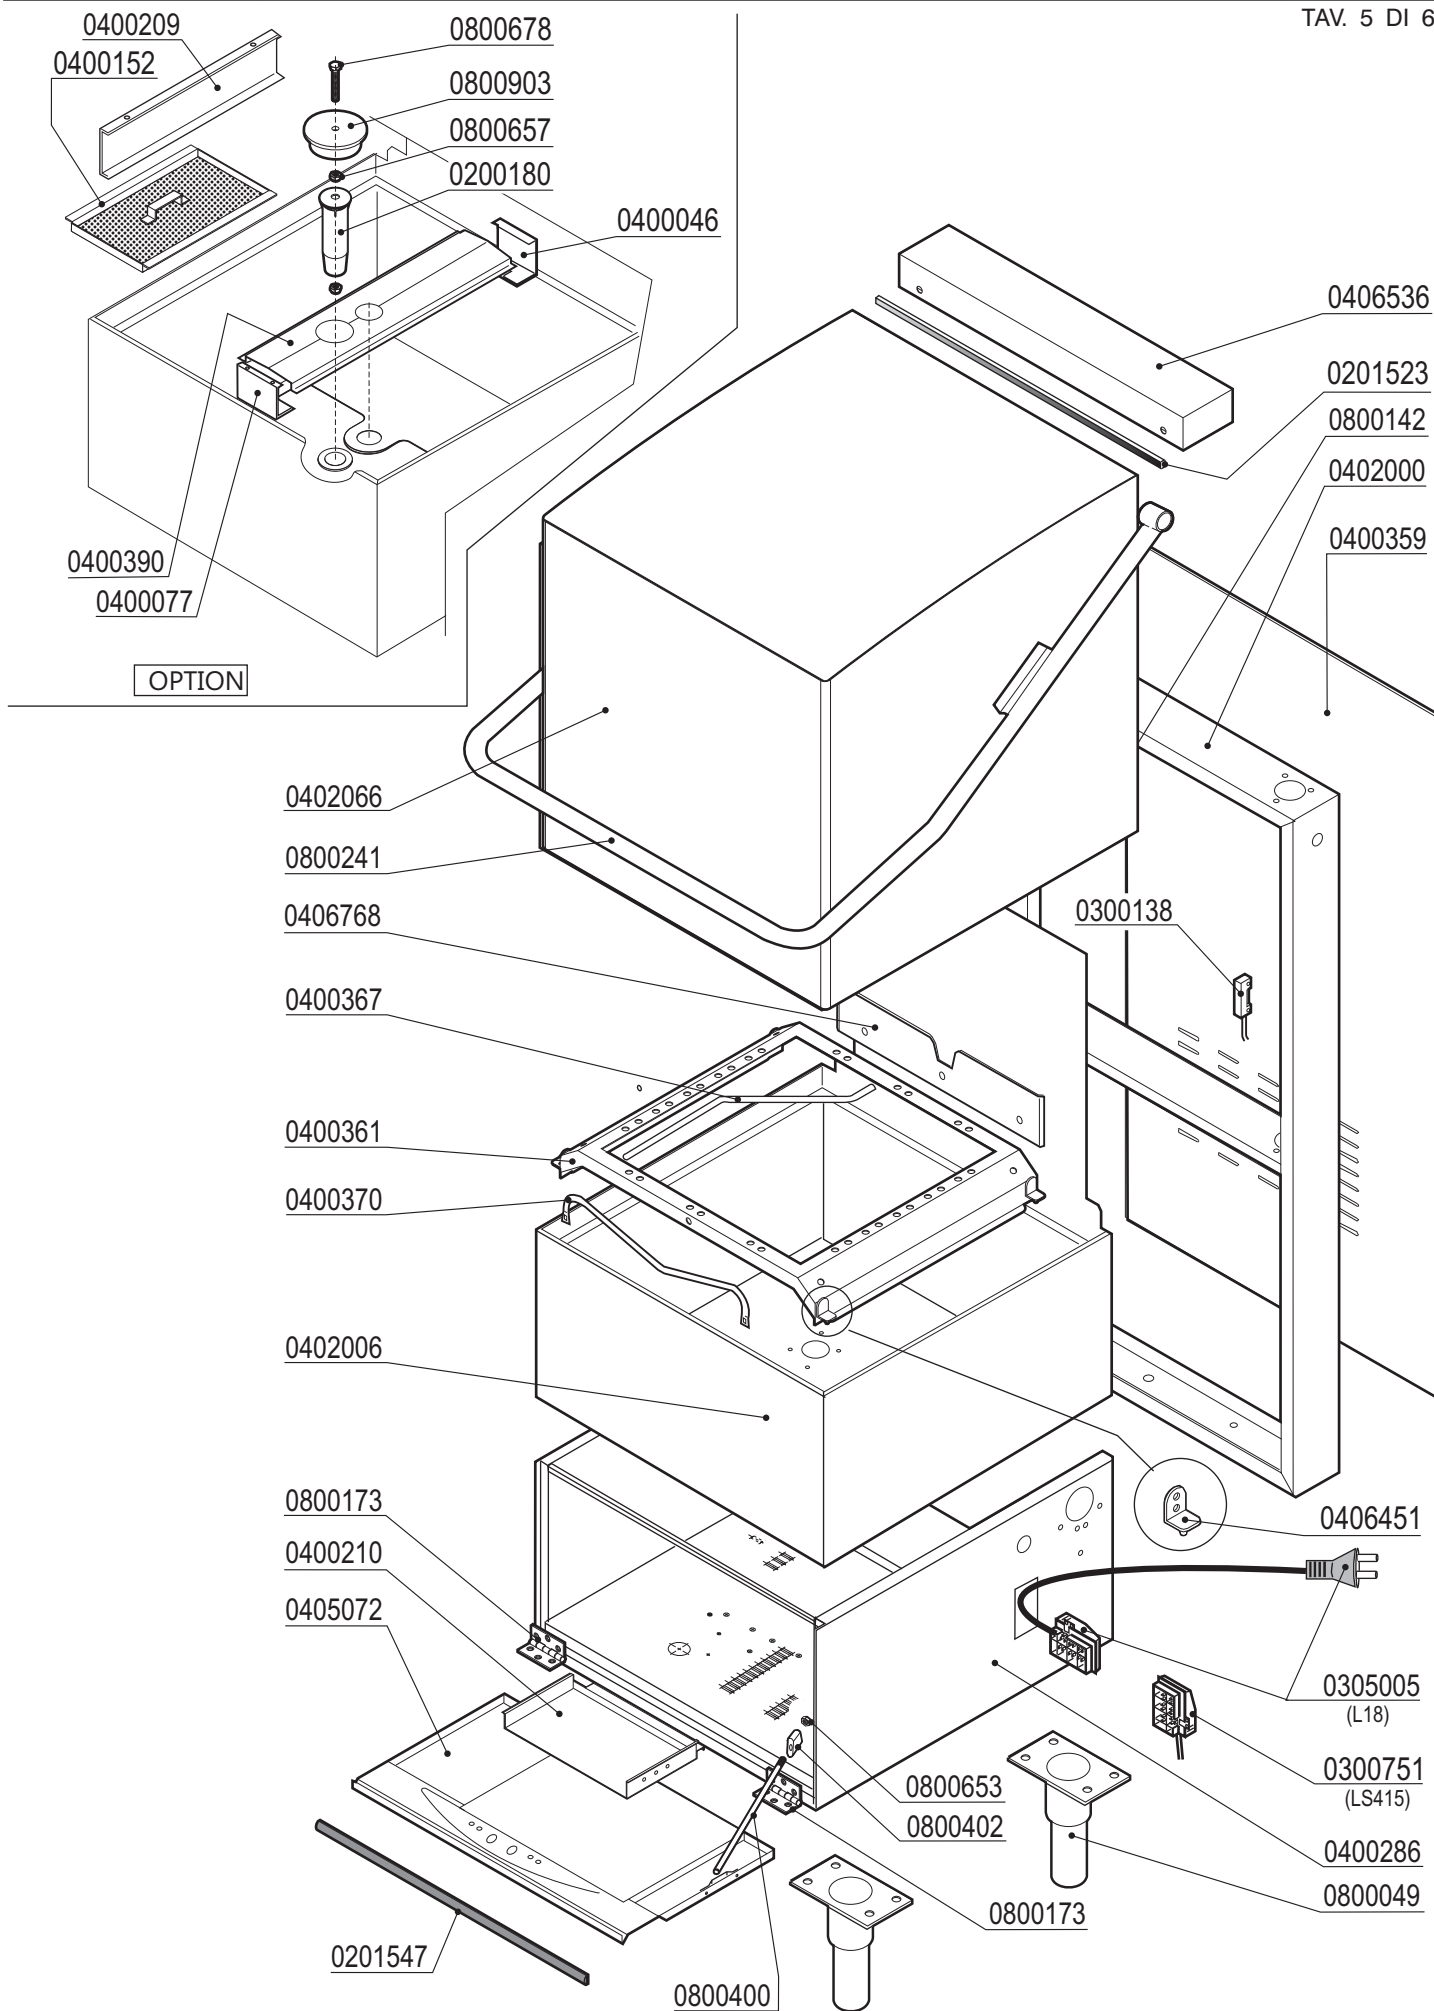

# **L18 LS415 SPARE PARTS**

**Ed.  
01/2015**

**Rev. B**

**from  
01/2008**

**DSP5**

**CE**

ZF320	CODE 0301204	Power		Pump delivery	Tension d'alimentation
		Hp	W	lt/min	Volt
		0,75	650	320	230 V/1 ~ 50Hz

Pos.	Codice	Description
1		Screw
2	0200598	Pump body
3	0209902	OR-joint
4	0209824	Impeller
5	0200308	Pump seal group
6		Tie rod
7		Pump support
8		Nut
9		Front shield
10		Screw
11		Ball bearing
12		Motor shaft
13		Rotor
14		Winding
15		Stator
16		Base
17		Nut
18		Screw
19		Split ring
20		Back shield