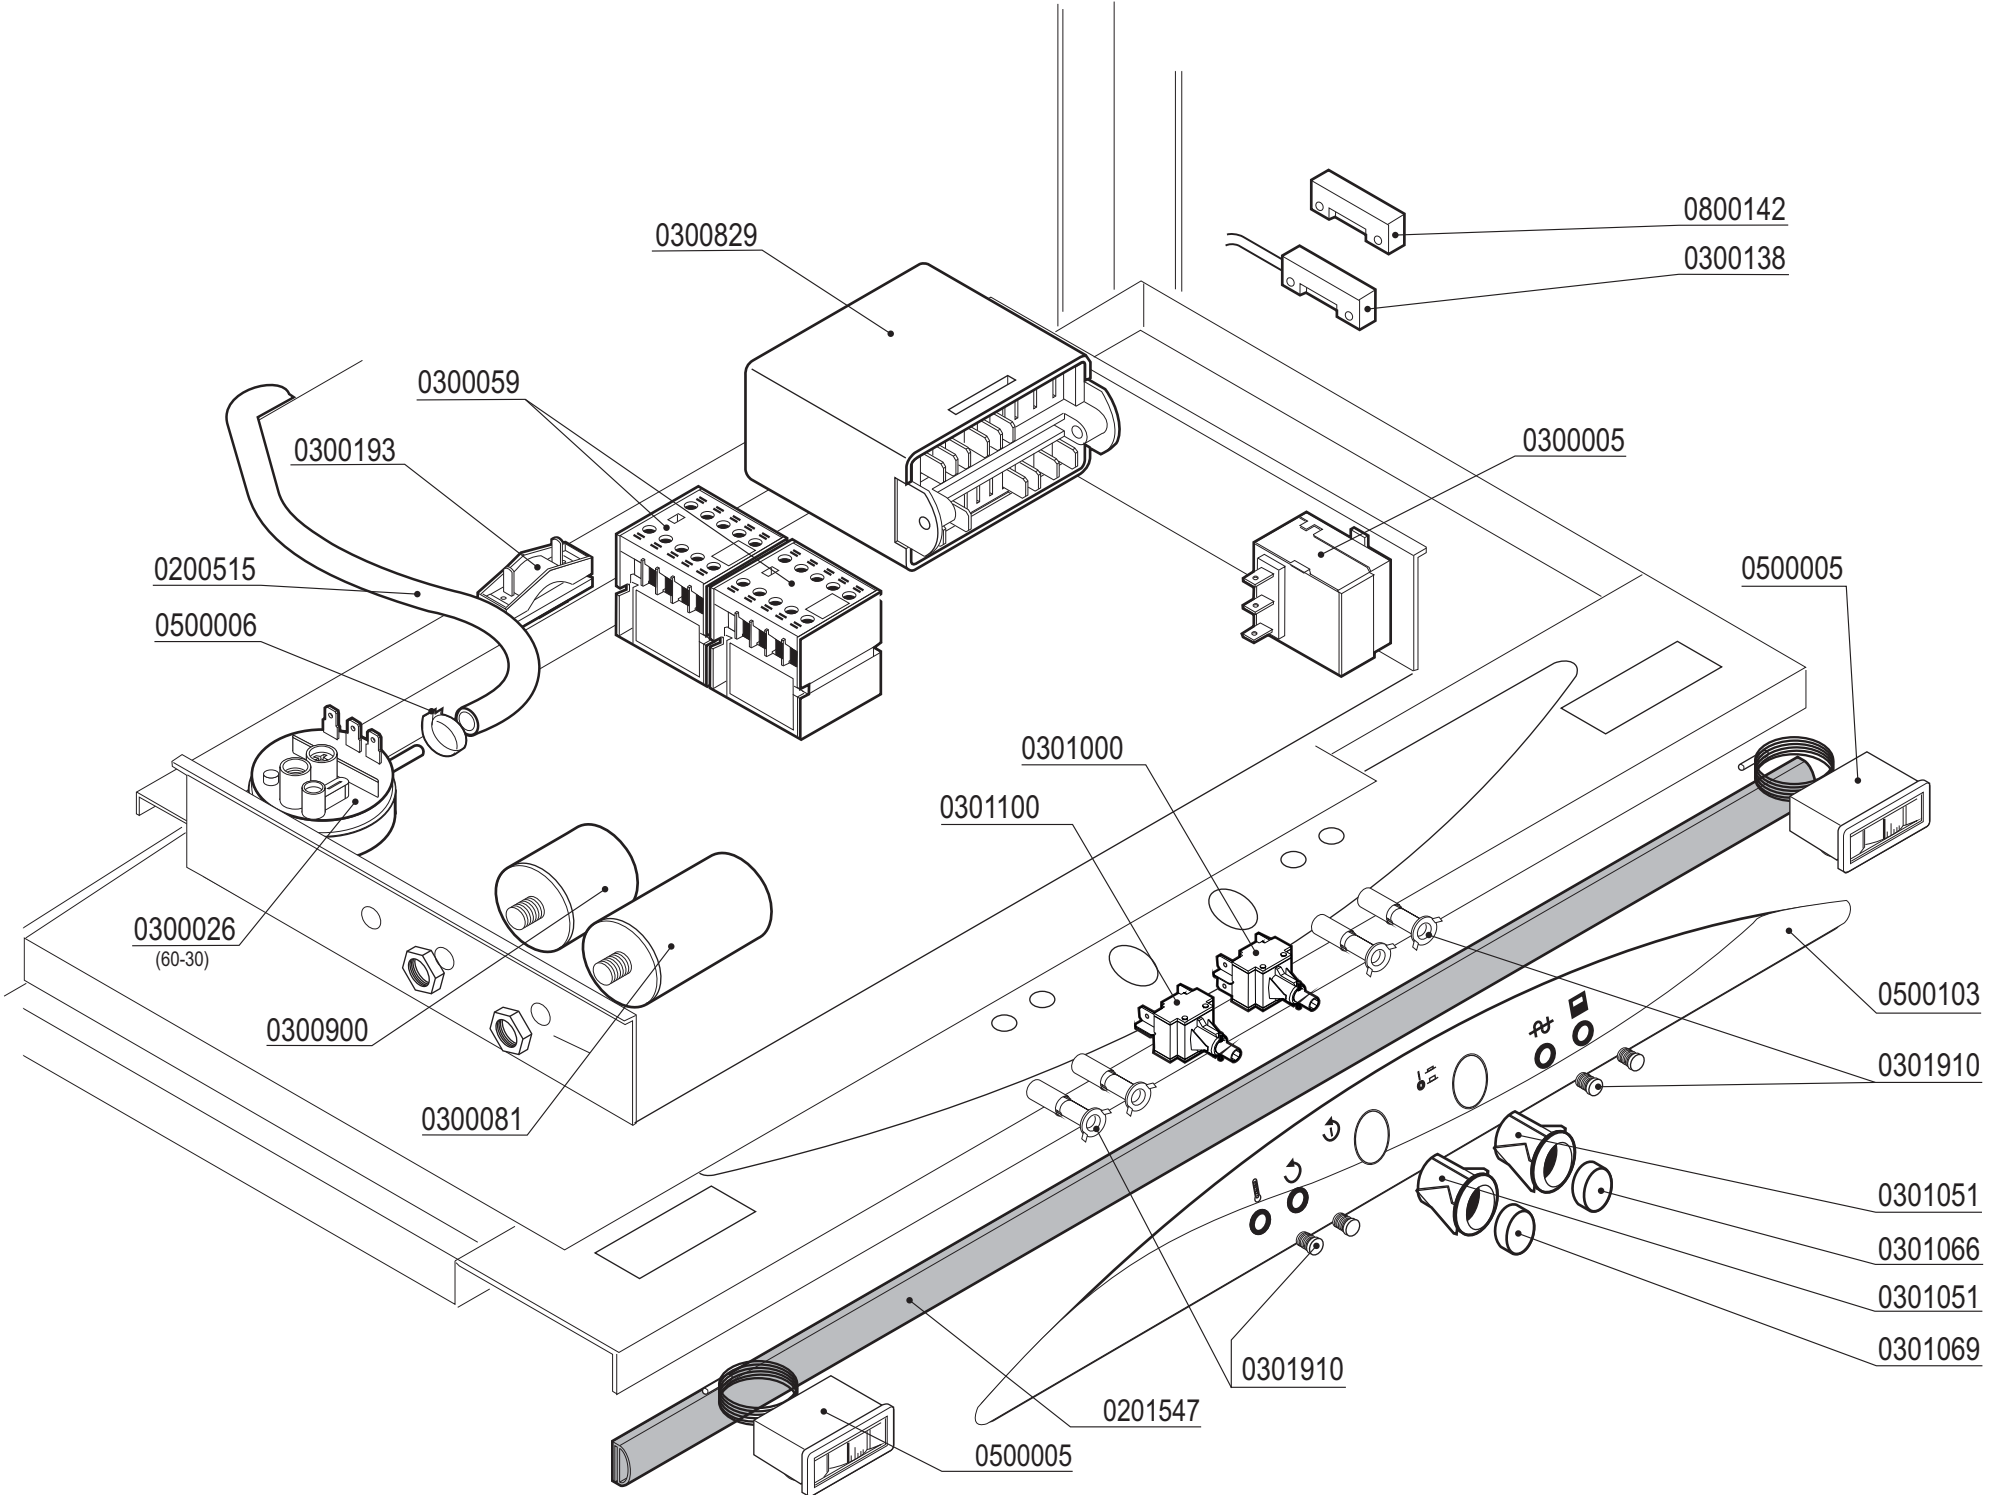

# **L18 LS415 SPARE PARTS**

**Ed.  
01/2015**

**Rev. B**

**from  
01/2008**

**DSP5**

**CE**

ZF320	CODE 0301204	Power		Pump delivery	Tension d'alimentation
		Hp	W	lt/min	Volt
		0,75	650	320	230 V/1 ~ 50Hz

Pos.	Codice	Description
1		Screw
2	0200598	Pump body
3	0209902	OR-joint
4	0209824	Impeller
5	0200308	Pump seal group
6		Tie rod
7		Pump support
8		Nut
9		Front shield
10		Screw
11		Ball bearing
12		Motor shaft
13		Rotor
14		Winding
15		Stator
16		Base
17		Nut
18		Screw
19		Split ring
20		Back shield