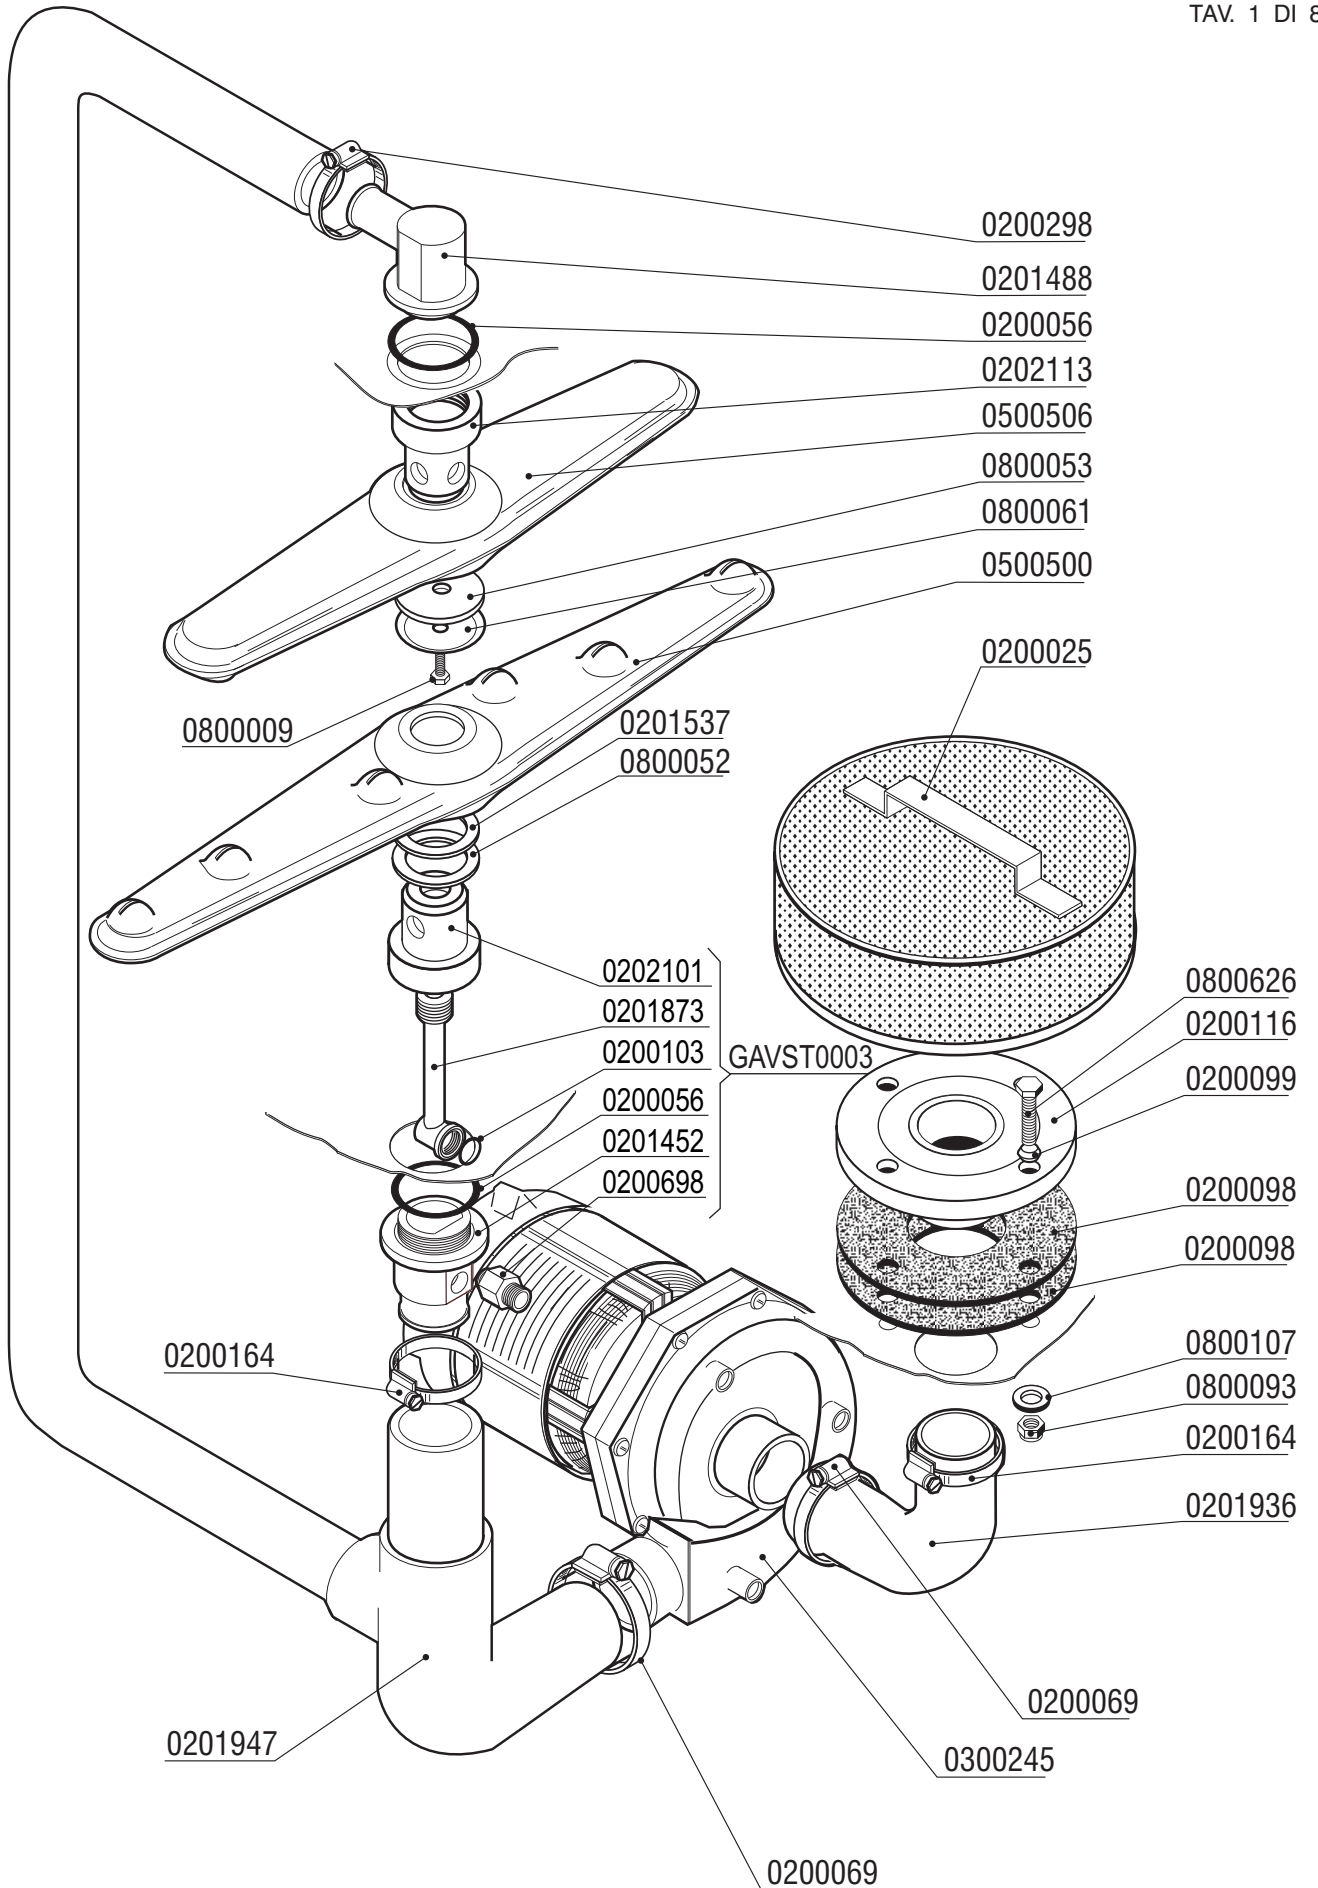

Dishwashers

Ed.
01/2016

Rev. C

from
01/2008

GS900

SPARE PARTS

DSP4

CE

	CODE	Power		Pump delivery	Voltage
		Hp	W	lt/min	Volt
3983 14.11-sx	0300245	0,50	370	200	230 V/1~ 50Hz

Pos.	Codice	Description
1		Screw
2		Back shield
3		Rotor
4		Ball bearing
5		Stator
6		Pump support
7		Split ring
8	0200340	Pump seal group
9		Impeller
10		Screw
11	0209902	OR-joint
12	0200216	Pump body
13		Screw