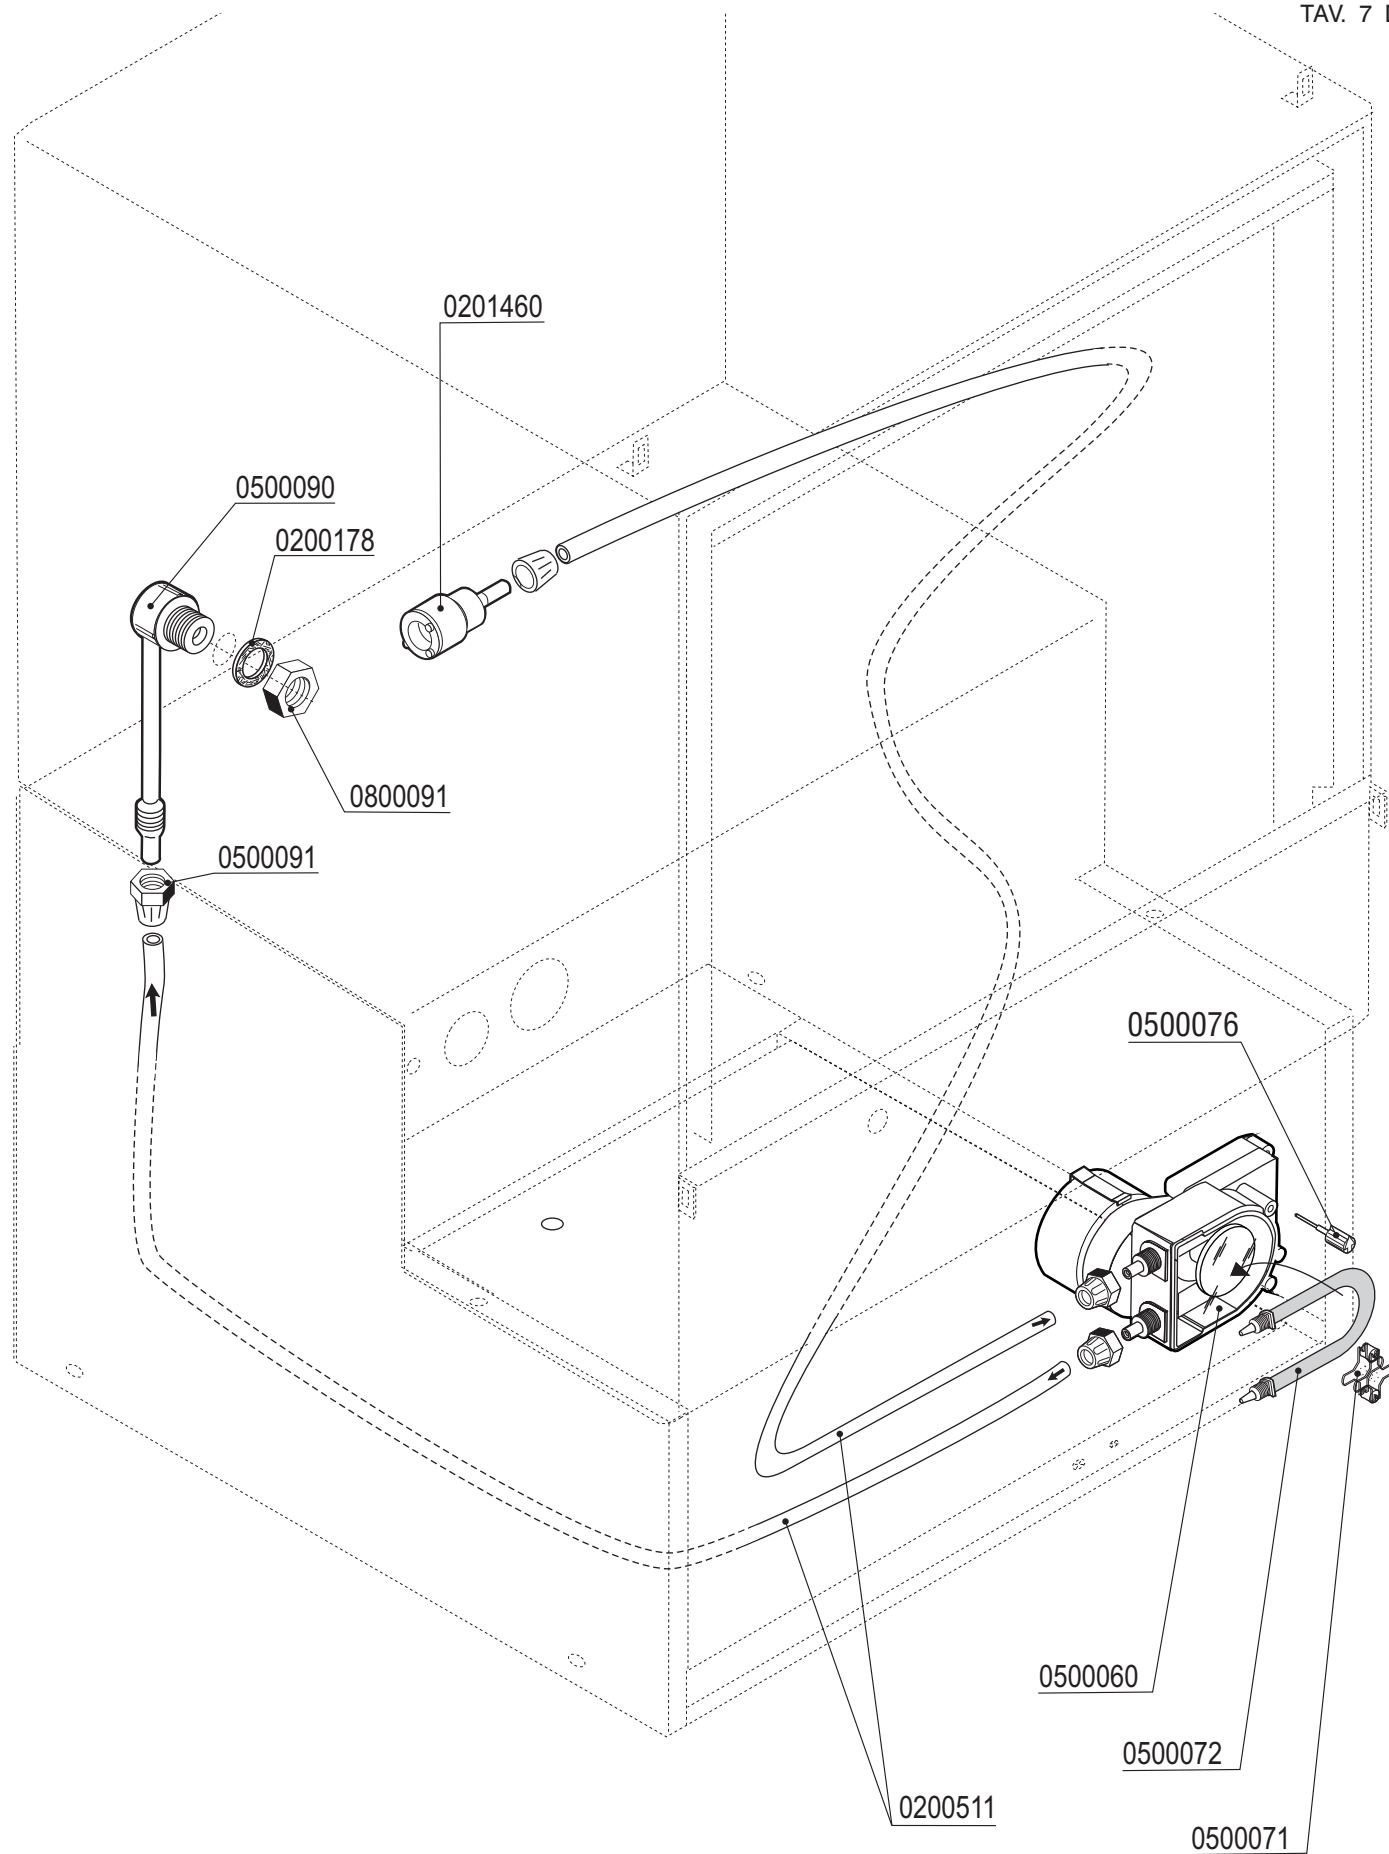

Dishwashers

Ed.
01/2016

Rev. C

from
01/2008

GS900

SPARE PARTS

DSP4

CE

	CODE	Power		Pump delivery	Voltage
		Hp	W	lt/min	Volt
3983 14.11-sx	0300245	0,50	370	200	230 V/1~ 50Hz

Pos.	Codice	Description
1		Screw
2		Back shield
3		Rotor
4		Ball bearing
5		Stator
6		Pump support
7		Split ring
8	0200340	Pump seal group
9		Impeller
10		Screw
11	0209902	OR-joint
12	0200216	Pump body
13		Screw