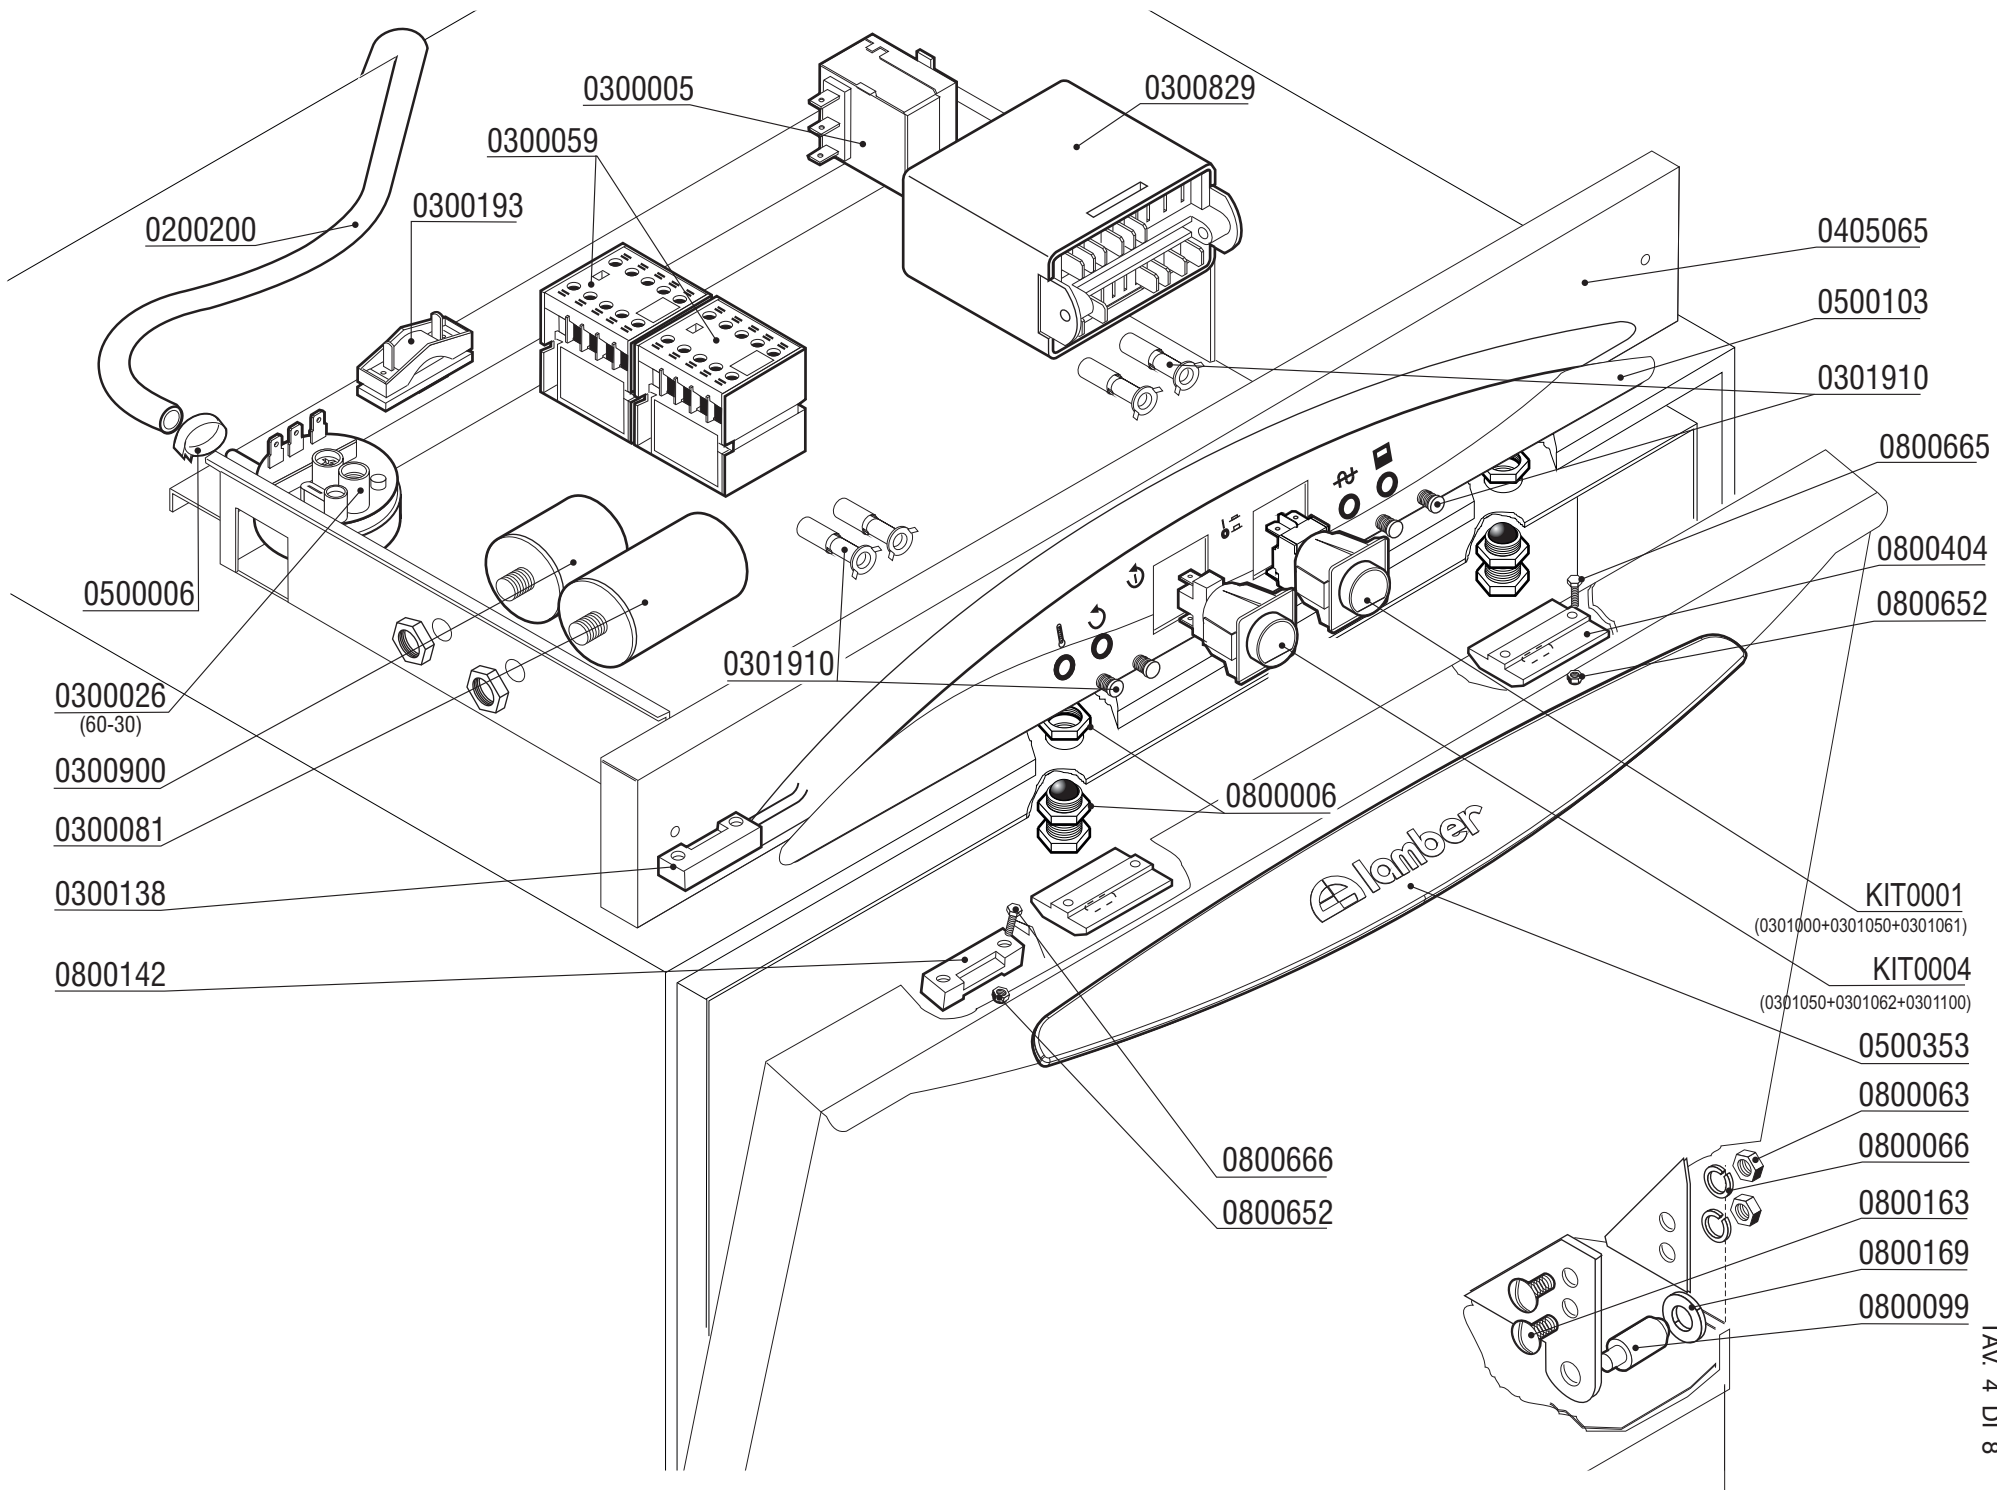

Dishwashers

Ed.
01/2016

Rev. C

from
01/2008

GS900

SPARE PARTS

DSP4

CE

	CODE	Power		Pump delivery	Voltage
		Hp	W	lt/min	Volt
3983 14.11-sx	0300245	0,50	370	200	230 V/1~ 50Hz

Pos.	Codice	Description
1		Screw
2		Back shield
3		Rotor
4		Ball bearing
5		Stator
6		Pump support
7		Split ring
8	0200340	Pump seal group
9		Impeller
10		Screw
11	0209902	OR-joint
12	0200216	Pump body
13		Screw