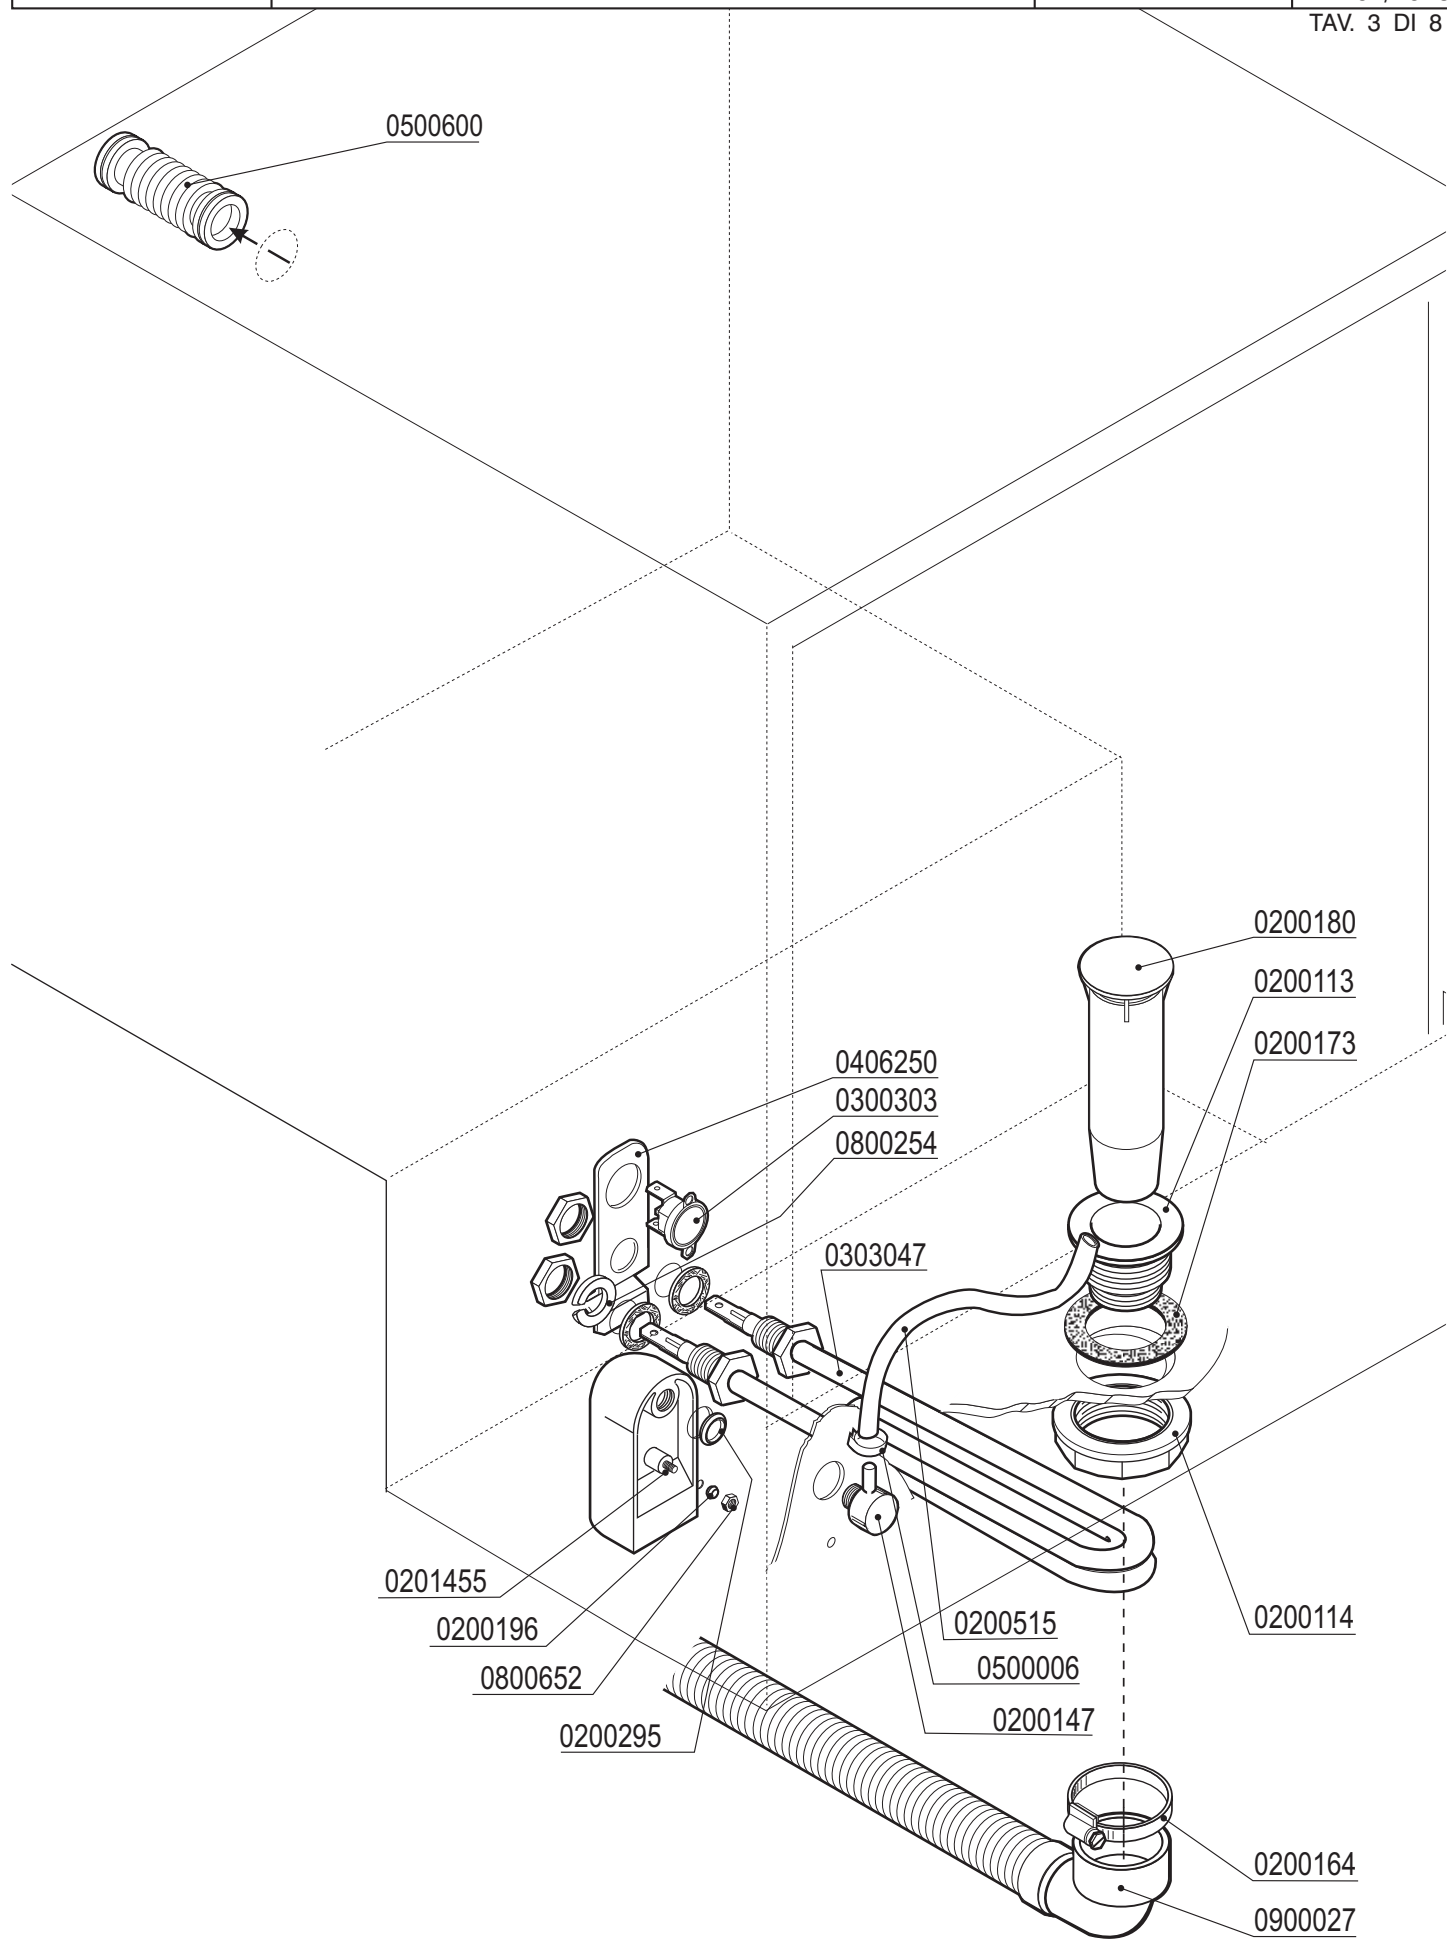

Dishwashers

Ed.
01/2016

Rev. C

from
01/2008

GS900

SPARE PARTS

DSP4

CE

	CODE	Power		Pump delivery	Voltage
		Hp	W	lt/min	Volt
3983 14.11-sx	0300245	0,50	370	200	230 V/1~ 50Hz

Pos.	Codice	Description
1		Screw
2		Back shield
3		Rotor
4		Ball bearing
5		Stator
6		Pump support
7		Split ring
8	0200340	Pump seal group
9		Impeller
10		Screw
11	0209902	OR-joint
12	0200216	Pump body
13		Screw