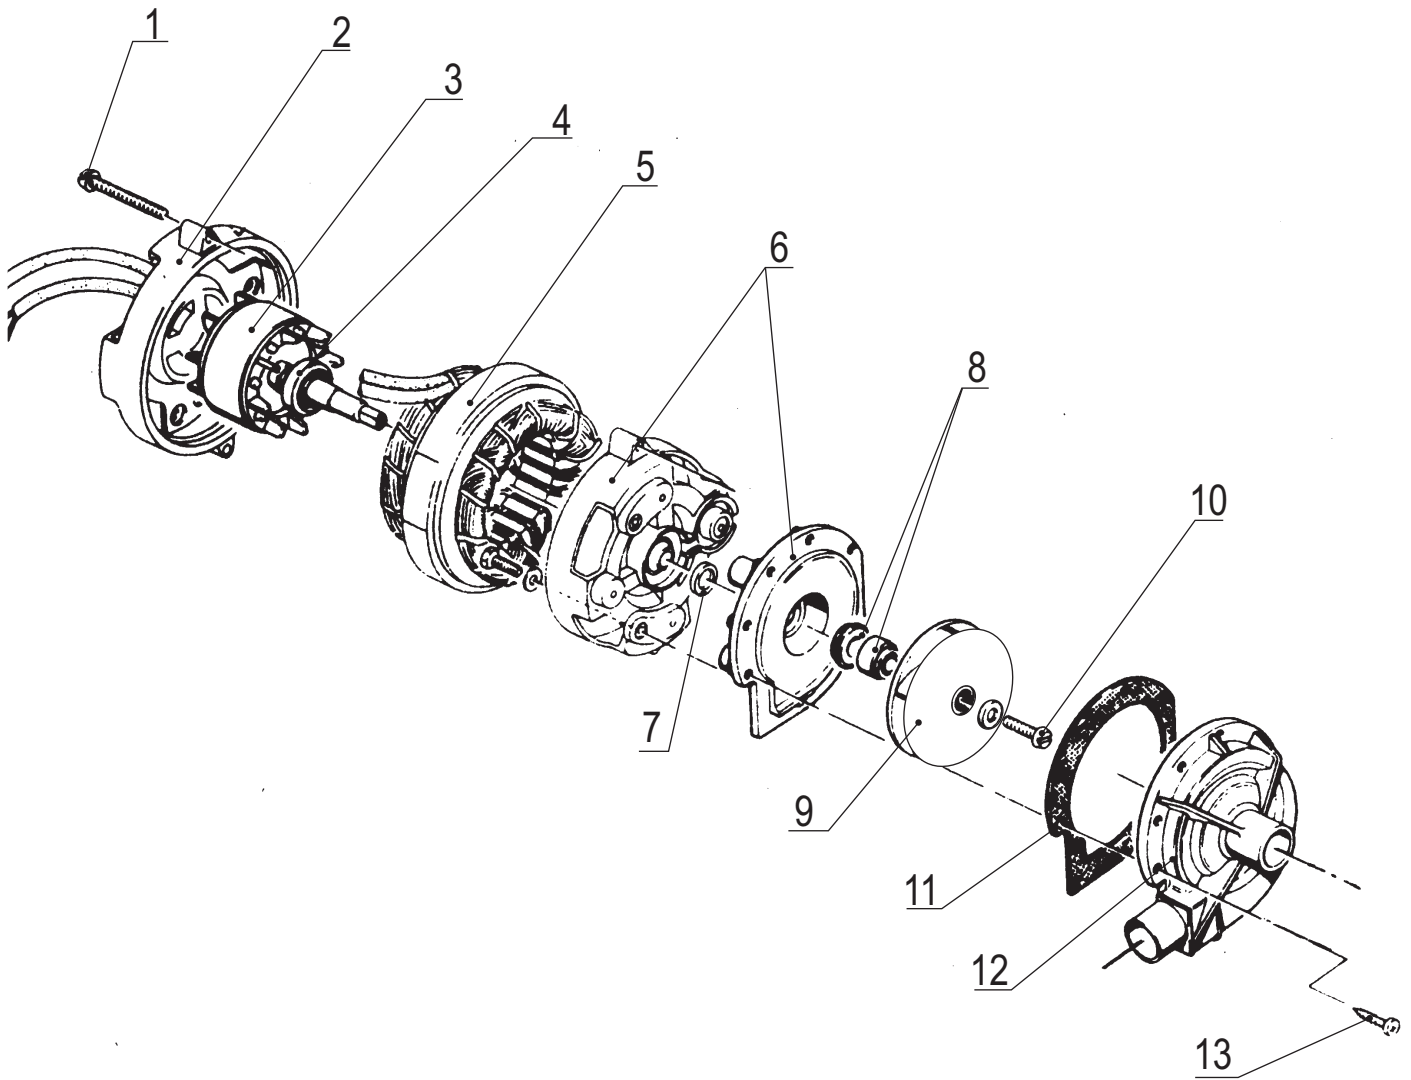

Dishwashers

Ed.
01/2016

Rev. C

from
01/2008

GS900

SPARE PARTS

DSP4

CE

	CODE	Power		Pump delivery	Voltage
		Hp	W	lt/min	Volt
3983 14.11-sx	0300245	0,50	370	200	230 V/1~ 50Hz

Pos.	Codice	Description
1		Screw
2		Back shield
3		Rotor
4		Ball bearing
5		Stator
6		Pump support
7		Split ring
8	0200340	Pump seal group
9		Impeller
10		Screw
11	0209902	OR-joint
12	0200216	Pump body
13		Screw