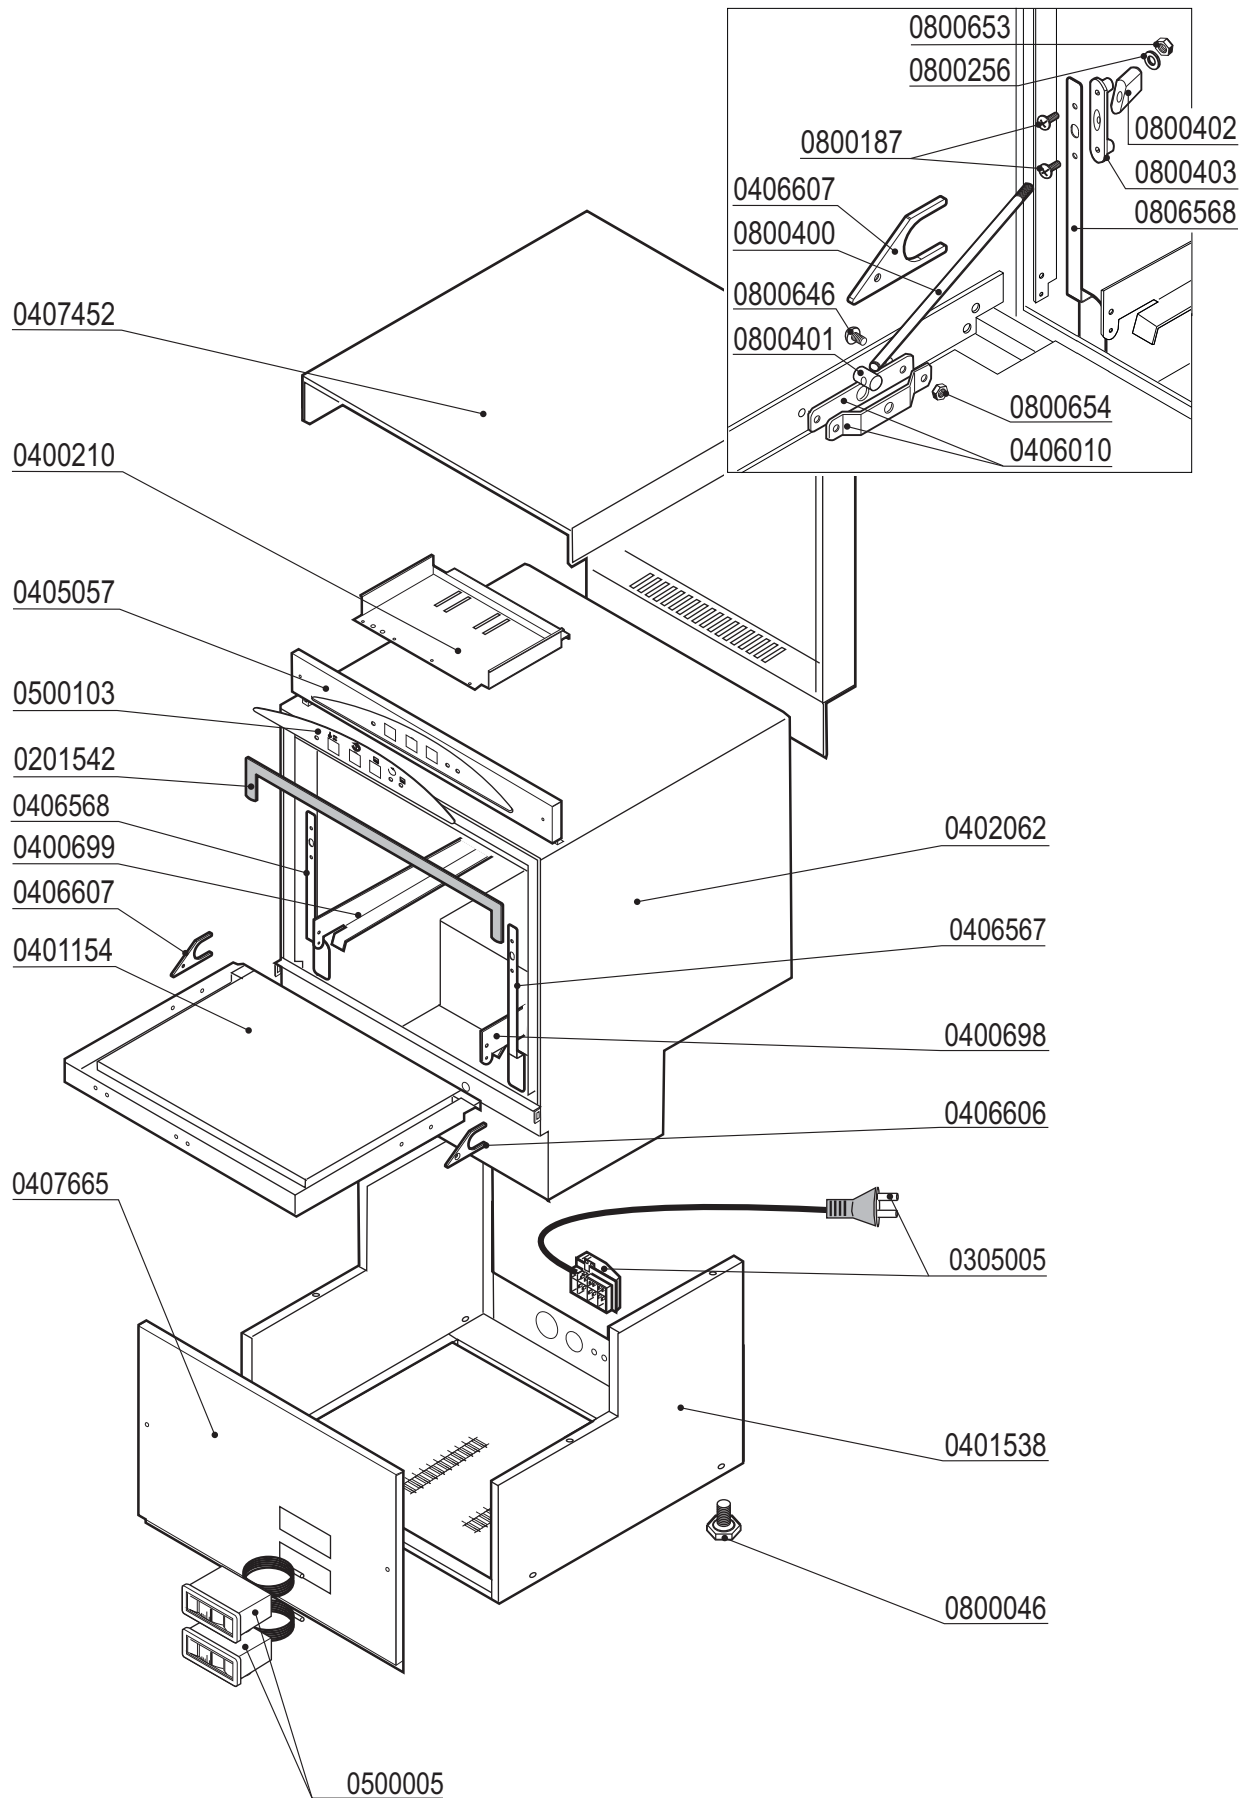

Dishwashers

Ed.
01/2016

Rev. C

from
01/2008

GS900

SPARE PARTS

DSP4

CE

	CODE	Power		Pump delivery	Voltage
		Hp	W	lt/min	Volt
3983 14.11-sx	0300245	0,50	370	200	230 V/1~ 50Hz

Pos.	Codice	Description
1		Screw
2		Back shield
3		Rotor
4		Ball bearing
5		Stator
6		Pump support
7		Split ring
8	0200340	Pump seal group
9		Impeller
10		Screw
11	0209902	OR-joint
12	0200216	Pump body
13		Screw