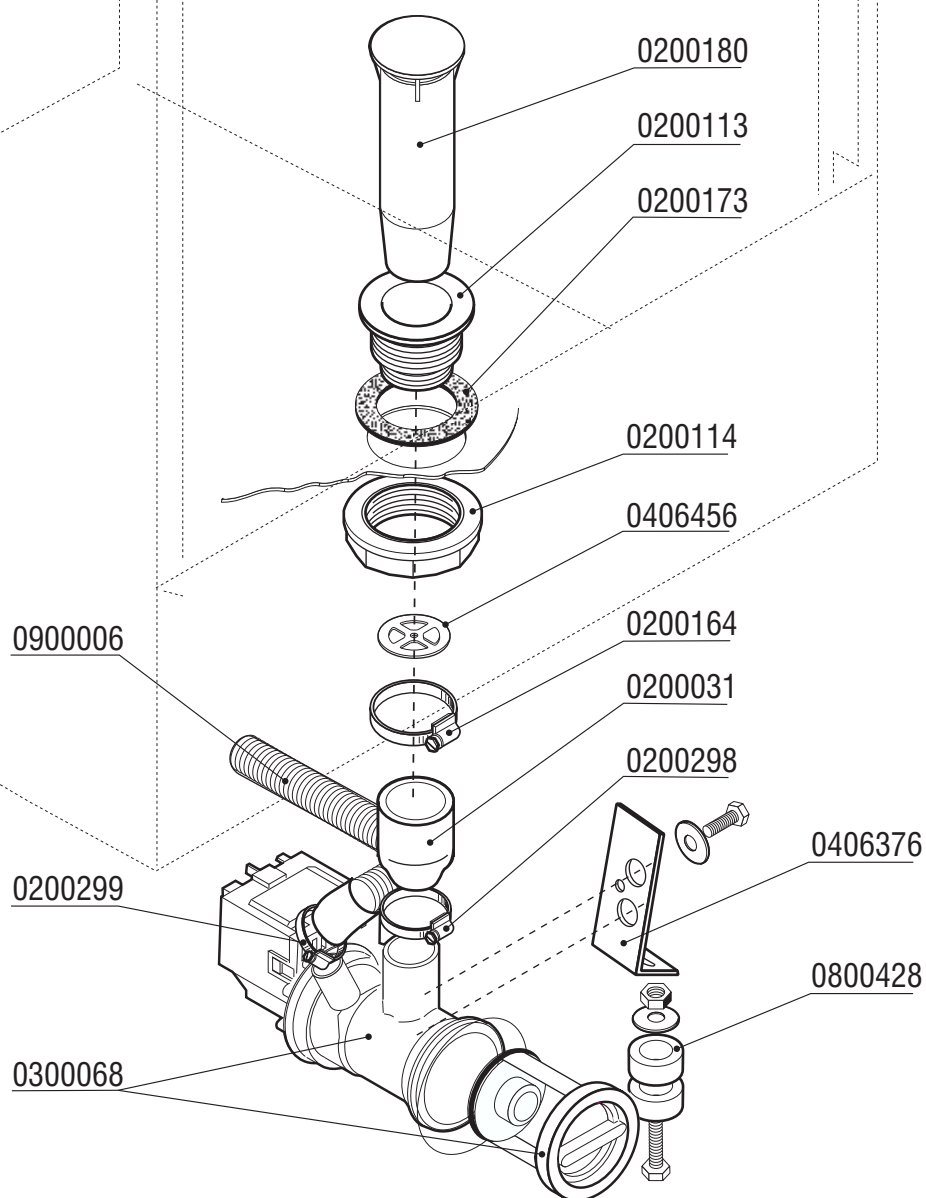

Dishwashers

Ed.
01/2016

Rev. C

from
01/2008

GS900

SPARE PARTS

DSP4

CE

	CODE	Power		Pump delivery	Voltage
		Hp	W	lt/min	Volt
3983 14.11-sx	0300245	0,50	370	200	230 V/1~ 50Hz

Pos.	Codice	Description
1		Screw
2		Back shield
3		Rotor
4		Ball bearing
5		Stator
6		Pump support
7		Split ring
8	0200340	Pump seal group
9		Impeller
10		Screw
11	0209902	OR-joint
12	0200216	Pump body
13		Screw