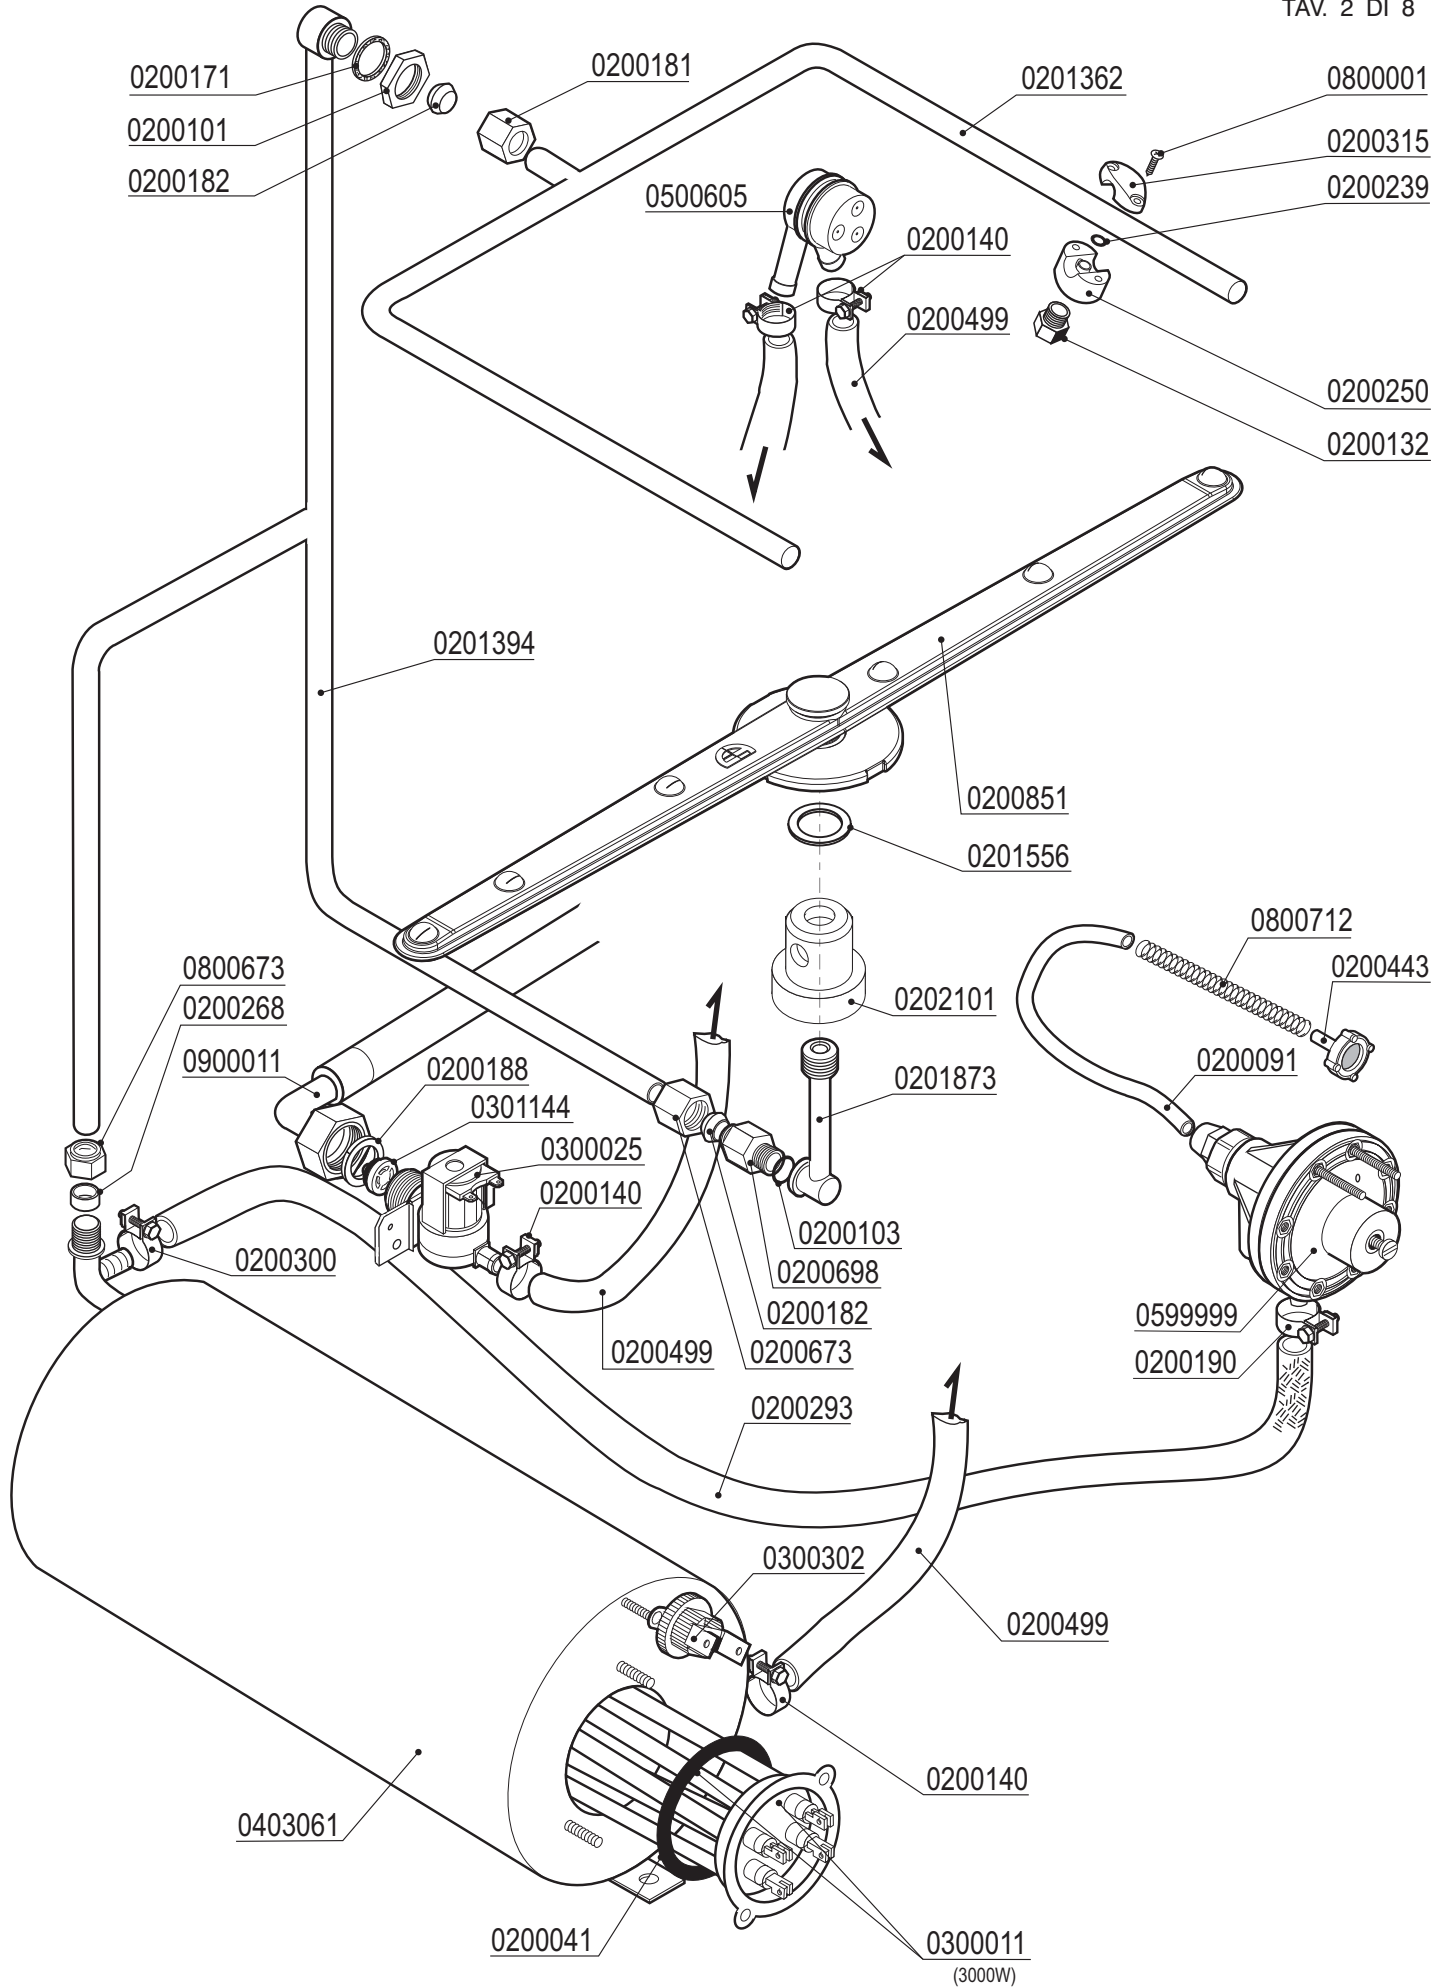

Dishwashers

Ed.
01/2016

Rev. C

from
01/2008

GS900

SPARE PARTS

DSP4

CE

	CODE	Power		Pump delivery	Voltage
		Hp	W	lt/min	Volt
3983 14.11-sx	0300245	0,50	370	200	230 V/1~ 50Hz

Pos.	Codice	Description
1		Screw
2		Back shield
3		Rotor
4		Ball bearing
5		Stator
6		Pump support
7		Split ring
8	0200340	Pump seal group
9		Impeller
10		Screw
11	0209902	OR-joint
12	0200216	Pump body
13		Screw