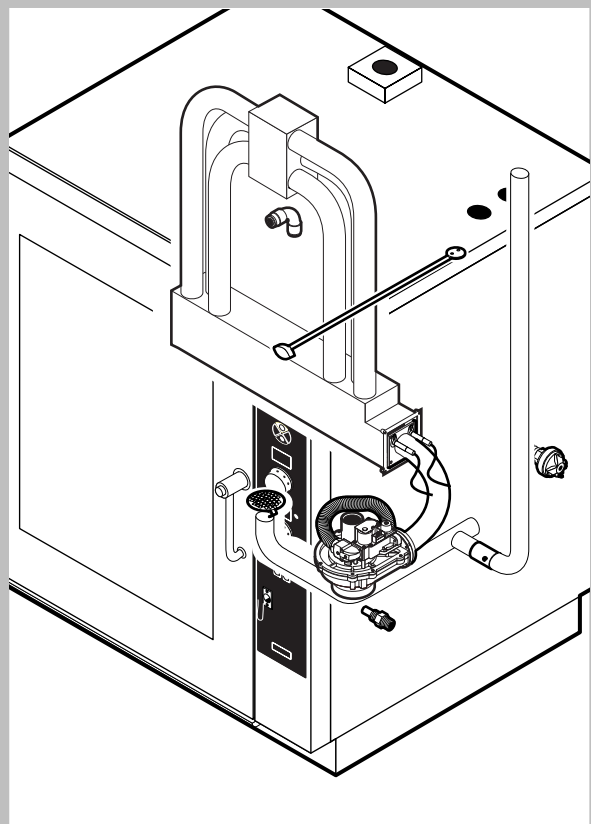

POS.	CODE	PIECES	DESCRIPTION
1	R18203970	1	DOOR
2	R18203940	1	INNER DOOR PANEL
3	R71201510	1	INNER DOOR GLASS
4	R58001760	2	INNER GLASS SOLID HINGE
5	R58001770	2	INNER GLASS HINGE PIN
6	R58001780	2	INNER GLASS CATCH KIT
7	R11401340	2	TOP "C" PROFILE
8	R18203910	1	LOWER SUPPORT GLASS
9	R18203920	1	TOP SUPPORT GLASS
10	R18404500	1	LOWER DOOR HINGE
11	R58002520	1	LOWER HINGE PIN
12	R11200560	1	UPPER DOOR HINGE
13	R58002150	1	HINGE PIN
14	R58004050	2	NUT FOR UPPER DOOR HINGE
15	R10401710	1	WASHER FOR UPPER DOOR HINGE
16	R70050100	6	GLASS SILICON SPACERS
17	R70044150	1	GLASS GASKET
18	R66110320	1	DOOR LAMPS CABLE SET
19	R11401440	1	LAMP COVER
20	R71500150	1	GLASS LAMP
21	R70044200	1	LAMP GASKET

POS.	CODE	PIECES	DESCRIPTION
22	R11401450	1	GLASS HOLDER LAMP FLANGE
23	R65270020	1	LIGHT 20W 12V G4
24	R65270450	1	LIGHT SOCKET
25	R65260750	1	LAMPS CONTACT BLOCK
26	R66110300	1	LAMPS CONTACT CABLE SET
27	R69015000	1	DOOR HANDLE ASSEMBLY
28	R09200230	1	DOOR HANDLE
29	R10100110	1	PRONG FLANGE
30	R58003240	1	DOOR HANDLE BUTTON ROD
31	R58004270	1	DOOR HANDLE SPACER
32	R58004830	1	RING NUT M18x1
33	R58005050	1	DOOR HANDLE PRONG
34	R58005340	1	DOOR HANDLE LOWER INSULATION WASHER
35	R58005350	1	DOOR HANDLE UPPER INSULATION WASHER
36	R61620012	1	DOOR HANDLE CATCH SPRING
37	R61620041	1	DOOR HANDLE BUTTON SPRING
38	R69031190	1	DOOR HANDLE PUSH BUTTON
39	R58002160	1	DOOR HANDLE PRONG PIN
40	R18202020	1	DOOR HANDLE PRONG COUPLER