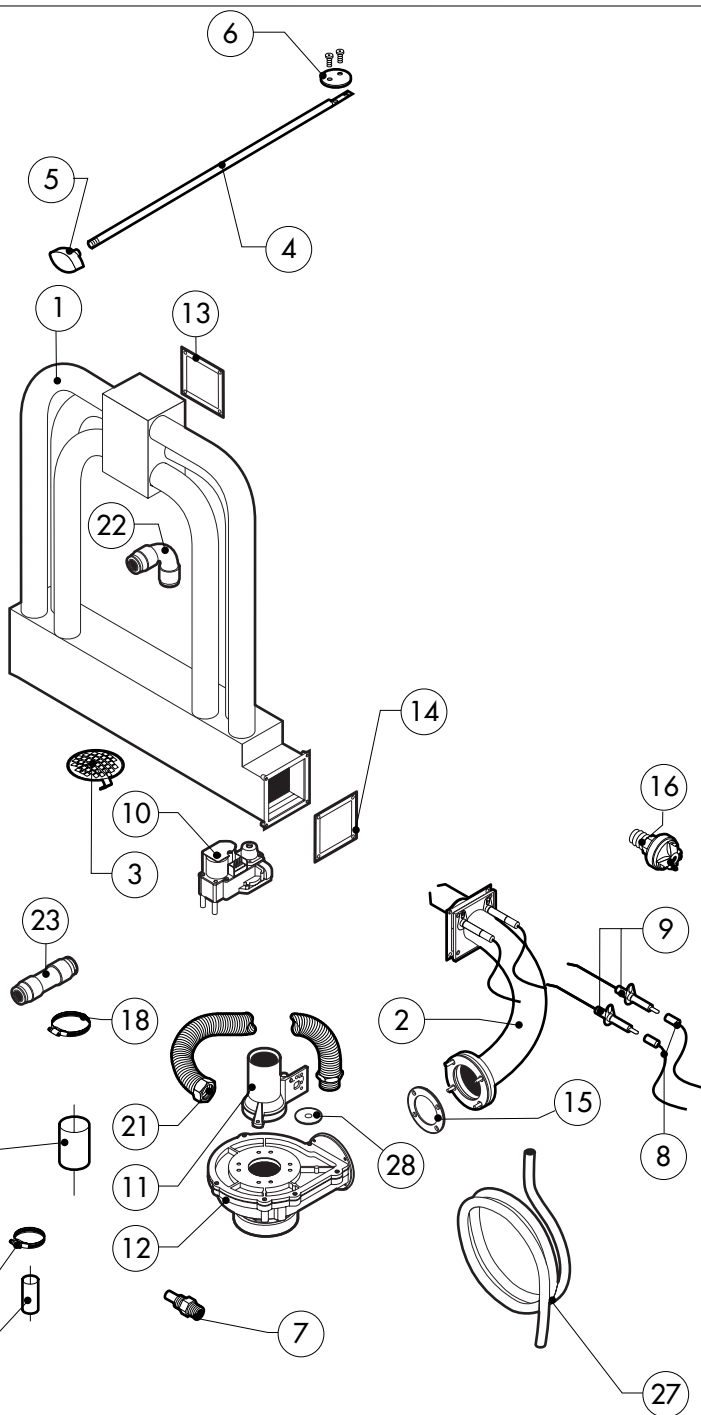

POS.	CODE	PIECES	DESCRIPTION
1	R18203970	1	DOOR
2	R18203940	1	INNER DOOR PANEL
3	R71201510	1	INNER DOOR GLASS
4	R58001760	2	INNER GLASS SOLID HINGE
5	R58001770	2	INNER GLASS HINGE PIN
6	R58001780	2	INNER GLASS CATCH KIT
7	R11401340	2	TOP "C" PROFILE
8	R18203910	1	LOWER SUPPORT GLASS
9	R18203920	1	TOP SUPPORT GLASS
10	R18404500	1	LOWER DOOR HINGE
11	R58002520	1	LOWER HINGE PIN
12	R11200560	1	UPPER DOOR HINGE
13	R58002150	1	HINGE PIN
14	R58004050	2	NUT FOR UPPER DOOR HINGE
15	R10401710	1	WASHER FOR UPPER DOOR HINGE
16	R70050100	6	GLASS SILICON SPACERS
17	R70044150	1	GLASS GASKET
18	R66110320	1	DOOR LAMPS CABLE SET
19	R11401440	1	LAMP COVER
20	R71500150	1	GLASS LAMP
21	R70044200	1	LAMP GASKET

POS.	CODE	PIECES	DESCRIPTION
22	R11401450	1	GLASS HOLDER LAMP FLANGE
23	R65270020	1	LIGHT 20W 12V G4
24	R65270450	1	LIGHT SOCKET
25	R65260750	1	LAMPS CONTACT BLOCK
26	R66110300	1	LAMPS CONTACT CABLE SET
27	R69015000	1	DOOR HANDLE ASSEMBLY
28	R09200230	1	DOOR HANDLE
29	R10100110	1	PRONG FLANGE
30	R58003240	1	DOOR HANDLE BUTTON ROD
31	R58004270	1	DOOR HANDLE SPACER
32	R58004830	1	RING NUT M18x1
33	R58005050	1	DOOR HANDLE PRONG
34	R58005340	1	DOOR HANDLE LOWER INSULATION WASHER
35	R58005350	1	DOOR HANDLE UPPER INSULATION WASHER
36	R61620012	1	DOOR HANDLE CATCH SPRING
37	R61620041	1	DOOR HANDLE BUTTON SPRING
38	R69031190	1	DOOR HANDLE PUSH BUTTON
39	R58002160	1	DOOR HANDLE PRONG PIN
40	R18202020	1	DOOR HANDLE PRONG COUPLER