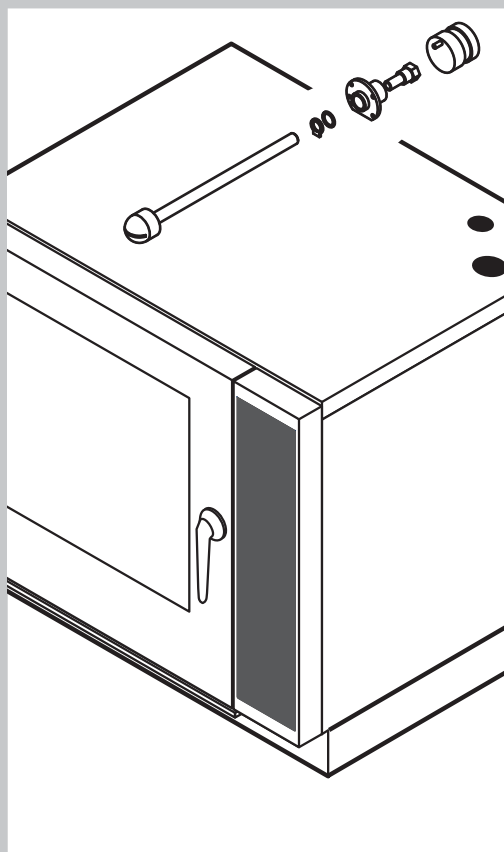

POS.	CODE	PIECES	DESCRIPTION
1	R58007020	1	WASHING SYSTEM FLANGE
2	R58007050	1	WASHING SYSTEM INNER ASSEMBLY
3	R65090250	1	WASHING GEARED MOTORS WITH CAPACITOR
4	R65190230	1	CAPACITOR 0,27 µF
5	R65110600	1	DETRGENT PUMP
6	R65110650	1	BOTTOM FILTER
7	R62090508	1	10X1/4 STRAIGHT THREADED TERMINAL PIPE FITTING
8	R62090518	5	10X1/4 END SIDE PIPE FITTING (WITH TANG)
9	R70010050	6	OR GASKETS
10	R65110640	2	ANTI-BACK FLOW
11	R62090528	3	ELBOW PIPE FITTING (WITH TANG) 10 X 10
12	R62090608	1	8X1/8 END SIDE PIPE FITTING (WITH TANG)
13	R62090468	1	"T" MIDLING PIPE FITTING D.10
14	R62090618	1	10-8 REDUCTION PIPE FITTING
15	R62090648	1	ELBOW PIPE FITTING
16	R62090458	1	STRAIGHT MIDLING PIPE FITTING D.10
17	R62090482	1	RAPID MALE PIPE FITTING
18	R62090538	1	1/4" FEMALE STRAIGHT PIPE FITTING FOR D.8X6 PIPE
19	R62090633	1	ELBOW PIPE FITTING BRASS D.10

POS.	CODE	PIECES	DESCRIPTION
20	R62090663	1	ELBOW PIPE FITTING BRASS D.10x1/4"
21	R70070100	1	PE D.8 MM X 6 DETERGENT FLEXIBLE PIPE
22	R70070070	1	PE D.10 MM X 7 WATER FLEXIBLE PIPE (3 MT LONG)
23	R70070080	1	PE D.23 MM X13 FLEXIBLE PIPE (1 MT LONG)
24	R70070090	1	PE D.12 MM X7 SILICONE PIPE (1 MT LONG)
25	R65110210	1	SOLENOID VALVE 220V 50HZ
26	R70045120	1	GASKETS KIT
27	R61630011	2	METAL CLAMPS 12-22/9
28	R18210500	1	COOKING CABINET ASSEMBLY+LEFT SIDE PANEL
29	R18402070	1	FAN GUARD PANEL ASSEMBLY
30	R58007000	1	ROTATING PIVOT