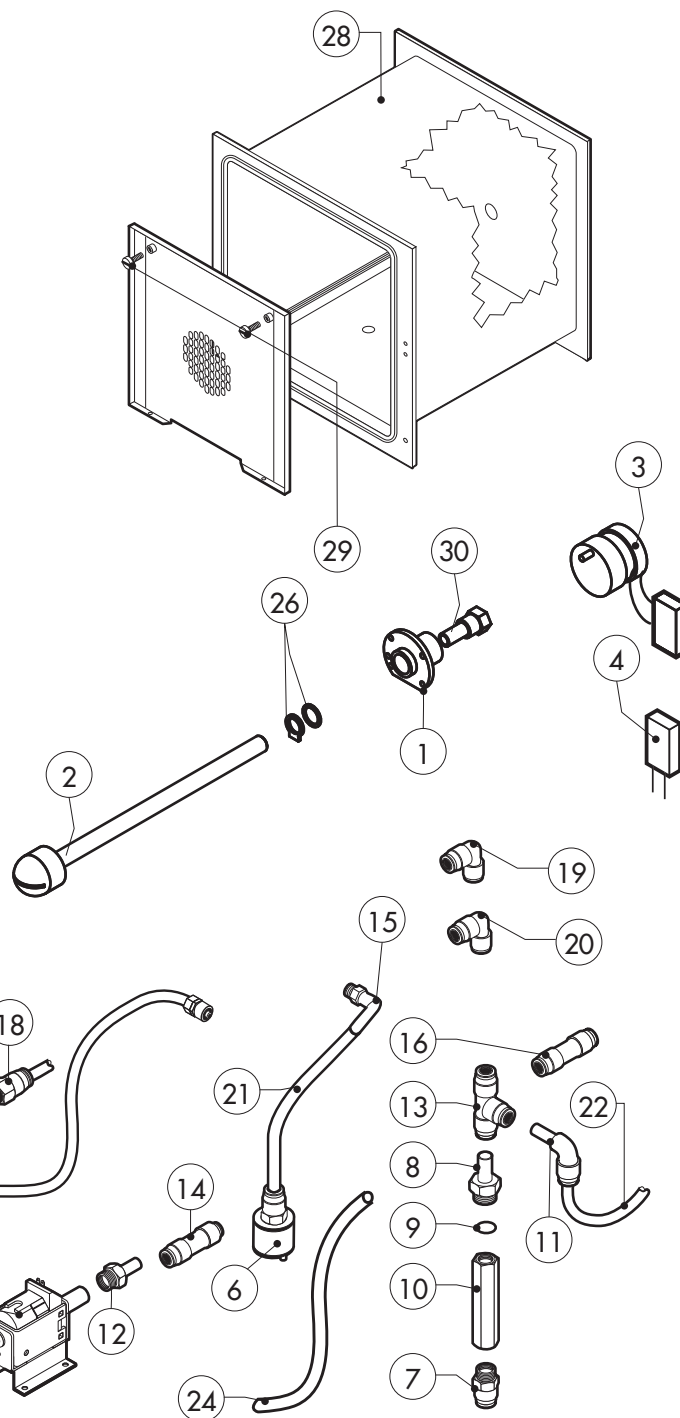

POS.	CODE	PIECES	DESCRIPTION
1	R58007020	1	WASHING SYSTEM FLANGE
2	R58007050	1	WASHING SYSTEM INNER ASSEMBLY
3	R65090250	1	WASHING GEARED MOTORS WITH CAPACITOR
4	R65190230	1	CAPACITOR 0,27 µF
5	R65110600	1	DETRGENT PUMP
6	R65110650	1	BOTTOM FILTER
7	R62090508	1	10X1/4 STRAIGHT THREADED TERMINAL PIPE FITTING
8	R62090518	5	10X1/4 END SIDE PIPE FITTING (WITH TANG)
9	R70010050	6	OR GASKETS
10	R65110640	2	ANTI-BACK FLOW
11	R62090528	3	ELBOW PIPE FITTING (WITH TANG) 10 X 10
12	R62090608	1	8X1/8 END SIDE PIPE FITTING (WITH TANG)
13	R62090468	1	"T" MIDLING PIPE FITTING D.10
14	R62090618	1	10-8 REDUCTION PIPE FITTING
15	R62090648	1	ELBOW PIPE FITTING
16	R62090458	1	STRAIGHT MIDLING PIPE FITTING D.10
17	R62090482	1	RAPID MALE PIPE FITTING
18	R62090538	1	1/4" FEMALE STRAIGHT PIPE FITTING FOR D.8X6 PIPE
19	R62090633	1	ELBOW PIPE FITTING BRASS D.10

POS.	CODE	PIECES	DESCRIPTION
20	R62090663	1	ELBOW PIPE FITTING BRASS D.10x1/4"
21	R70070100	1	PE D.8 MM X 6 DETERGENT FLEXIBLE PIPE
22	R70070070	1	PE D.10 MM X 7 WATER FLEXIBLE PIPE (3 MT LONG)
23	R70070080	1	PE D.23 MM X13 FLEXIBLE PIPE (1 MT LONG)
24	R70070090	1	PE D.12 MM X7 SILICONE PIPE (1 MT LONG)
25	R65110210	1	SOLENOID VALVE 220V 50HZ
26	R70045120	1	GASKETS KIT
27	R61630011	2	METAL CLAMPS 12-22/9
28	R18210500	1	COOKING CABINET ASSEMBLY+LEFT SIDE PANEL
29	R18402070	1	FAN GUARD PANEL ASSEMBLY
30	R58007000	1	ROTATING PIVOT