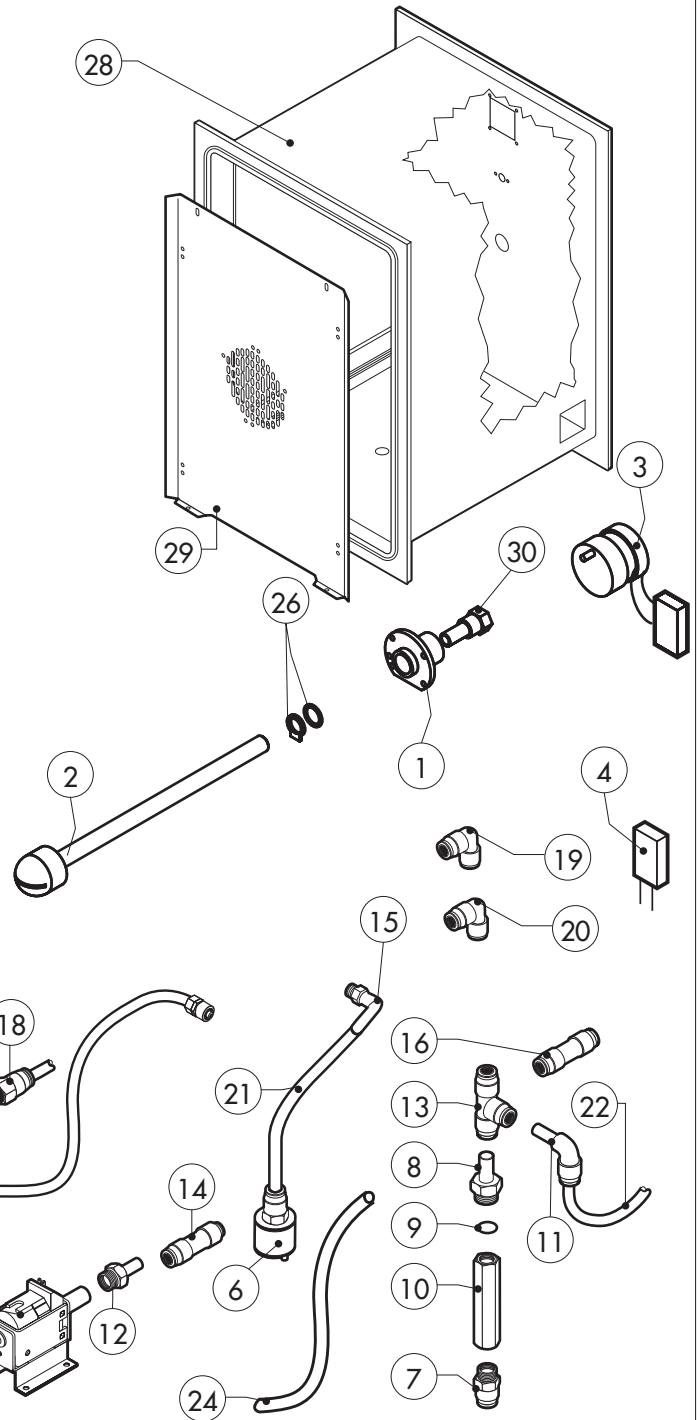

POS.	CODE	PIECES	DESCRIPTION
1	R58007020	1	WASHING SYSTEM FLANGE
2	R58007030	1	WASHING SYSTEM INNER ASSEMBLY
3	R65090250	1	WASHING GEARED MOTORS WITH CAPACITOR
4	R65190230	1	CAPACITOR 0,27 µF
5	R65110600	1	DETRGENT PUMP
6	R65110650	1	BOTTOM FILTER
7	R62090508	1	10X1/4 STRAIGHT THREADED TERMINAL PIPE FITTING
8	R62090518	5	10X1/4 END SIDE PIPE FITTING (WITH TANG)
9	R70010050	6	OR GASKETS
10	R65110640	2	ANTI-BACK FLOW
11	R62090528	3	ELBOW PIPE FITTING (WITH TANG) 10 X 10
12	R62090608	1	8X1/8 END SIDE PIPE FITTING (WITH TANG)
13	R62090468	1	1" MIDLING PIPE FITTING D.10
14	R62090618	1	10-8 REDUCTION PIPE FITTING
15	R62090648	1	ELBOW PIPE FITTING
16	R62090458	1	STRAIGHT MIDLING PIPE FITTING D.10
17	R62090482	1	RAPID MALE PIPE FITTING
18	R62090538	1	1/4" FEMALE STRAIGHT PIPE FITTING FOR D.8X6 PIPE
19	R62090633	1	ELBOW PIPE FITTING BRASS D.10

POS.	CODE	PIECES	DESCRIPTION
20	R62090663	1	ELBOW PIPE FITTING BRASS D.10x1/4"
21	R70070100	1	PE D.8 MM X 6 DETERGENT FLEXIBLE PIPE
22	R70070070	1	PE D.10 MM X7 WATER FLEXIBLE PIPE (3 MT LONG)
23	R70070080	1	PE D.23 MM X13 FLEXIBLE PIPE (1 MT LONG)
24	R70070090	1	PE D.12 MM X7 SILICONE PIPE (1 MT LONG)
25	R65110210	1	SOLENOID VALVE 220V 50HZ
26	R70045120	1	GASKETS KIT
27	R61630011	2	METAL CLAMPS 12-22/9
28	R18210421	1	COOKING CABINET ASSEMBLY
29	R18422090	1	FAN GUARD PANEL ASSEMBLY
30	R58007000	1	ROTATING PIVOT