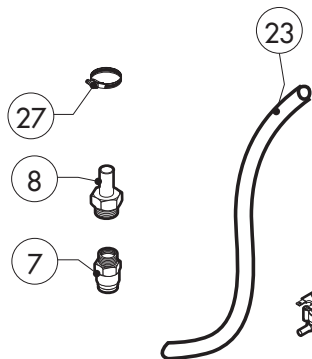

POS.	CODE	PIECES	DESCRIPTION
20	R11430350	2	ORIFICE D.18
21	R62180082	2	GAS INLET FLEXIBLE PIPE
22	R63070010	1	GAS SAFETY PRESSURE SWITCH PG 901.61
23	R61630011	2	METAL CLAMPS 12-22/9
24	R61630021	2	METAL CLAMPS 30-45/9
25	R65110560	1	STEAM GENERATOR DRAIN MOTORIZED VALVE
26	R65320010	2	STEAM GENERATOR LEVEL PROBE
27	R70050140	1	STEAM GENERATOR CAP GASKET
28	R70060020	1	DAMPER SYSTEM CAP GASKET
29	R70060010	1	SILICON COUPLING Ø 30
30	R70060080	1	SILICON COUPLING Ø 13
31	R62090478	5	ELBOW MIDLING PIPE FITTING D.10
32	R62090458	1	STRAIGHT MIDLING PIPE FITTING D.10
33	R70070050	1	PE D.10 MM X7 WATER FLEXIBLE PIPE (3 MT LONG)
34	R58004190	2	ORIFICE

* COMPONENT SUBMITTED TO CHANGEMENTS CAUSED BY TENSION DIFFERENT FROM THE STANDARD (AC 230V 50HZ)

EDIZIONE 0211

SMG 101 S

tav. D

POS.	CODE	PIECES	DESCRIPTION
1	R58007020	1	WASHING SYSTEM FLANGE
2	R58007030	1	WASHING SYSTEM INNER ASSEMBLY
3	R65090250	1	WASHING GEARED MOTORS WITH CAPACITOR
4	R65190230	1	CAPACITOR 0,27 µF
5	R65110600	1	DETRGENT PUMP
6	R65110650	1	BOTTOM FILTER
7	R62090508	1	10X1/4 STRAIGHT THREADED TERMINAL PIPE FITTING
8	R62090518	5	10X1/4 END SIDE PIPE FITTING (WITH TANG)
9	R70010050	6	OR GASKETS
10	R65110640	2	ANTI-BACK FLOW
11	R62090528	3	ELBOW PIPE FITTING (WITH TANG) 10 X 10
12	R62090608	1	8X1/8 END SIDE PIPE FITTING (WITH TANG)
13	R62090468	1	1" MIDLING PIPE FITTING D.10
14	R62090618	1	10-8 REDUCTION PIPE FITTING
15	R62090648	1	ELBOW PIPE FITTING
16	R62090458	1	STRAIGHT MIDLING PIPE FITTING D.10
17	R62090482	1	RAPID MALE PIPE FITTING
18	R62090538	1	1/4" FEMALE STRAIGHT PIPE FITTING FOR D.8X6 PIPE
19	R62090633	1	ELBOW PIPE FITTING BRASS D.10