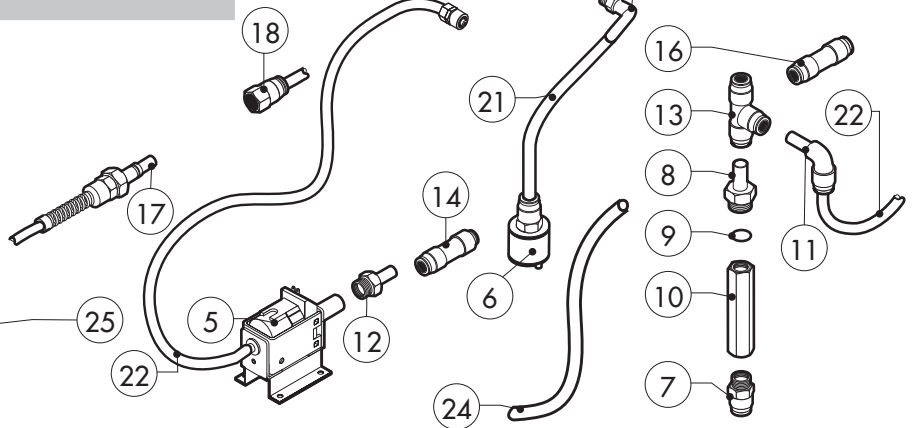

POS.	CODE	PIECES	DESCRIPTION
20	R11430350	2	ORIFICE D.18
21	R62180082	2	GAS INLET FLEXIBLE PIPE
22	R63070010	1	GAS SAFETY PRESSURE SWITCH PG 901.61
23	R61630011	2	METAL CLAMPS 12-22/9
24	R61630021	2	METAL CLAMPS 30-45/9
25	R65110560	1	STEAM GENERATOR DRAIN MOTORIZED VALVE
26	R65320010	2	STEAM GENERATOR LEVEL PROBE
27	R70050140	1	STEAM GENERATOR CAP GASKET
28	R70060020	1	DAMPER SYSTEM CAP GASKET
29	R70060010	1	SILICON COUPLING Ø 30
30	R70060080	1	SILICON COUPLING Ø 13
31	R62090478	5	ELBOW MIDLING PIPE FITTING D.10
32	R62090458	1	STRAIGHT MIDLING PIPE FITTING D.10
33	R70070050	1	PE D.10 MM X7 WATER FLEXIBLE PIPE (3 MT LONG)
34	R58004190	2	ORIFICE

* COMPONENT SUBMITTED TO CHANGEMENTS CAUSED BY TENSION DIFFERENT FROM THE STANDARD (AC 230V 50HZ)

EDIZIONE 0211

SMG 101 S

tav. D

POS.	CODE	PIECES	DESCRIPTION
1	R58007020	1	WASHING SYSTEM FLANGE
2	R58007030	1	WASHING SYSTEM INNER ASSEMBLY
3	R65090250	1	WASHING GEARED MOTORS WITH CAPACITOR
4	R65190230	1	CAPACITOR 0,27 µF
5	R65110600	1	DETRGENT PUMP
6	R65110650	1	BOTTOM FILTER
7	R62090508	1	10X1/4 STRAIGHT THREADED TERMINAL PIPE FITTING
8	R62090518	5	10X1/4 END SIDE PIPE FITTING (WITH TANG)
9	R70010050	6	OR GASKETS
10	R65110640	2	ANTI-BACK FLOW
11	R62090528	3	ELBOW PIPE FITTING (WITH TANG) 10 X 10
12	R62090608	1	8X1/8 END SIDE PIPE FITTING (WITH TANG)
13	R62090468	1	1" MIDLING PIPE FITTING D.10
14	R62090618	1	10-8 REDUCTION PIPE FITTING
15	R62090648	1	ELBOW PIPE FITTING
16	R62090458	1	STRAIGHT MIDLING PIPE FITTING D.10
17	R62090482	1	RAPID MALE PIPE FITTING
18	R62090538	1	1/4" FEMALE STRAIGHT PIPE FITTING FOR D.8X6 PIPE
19	R62090633	1	ELBOW PIPE FITTING BRASS D.10