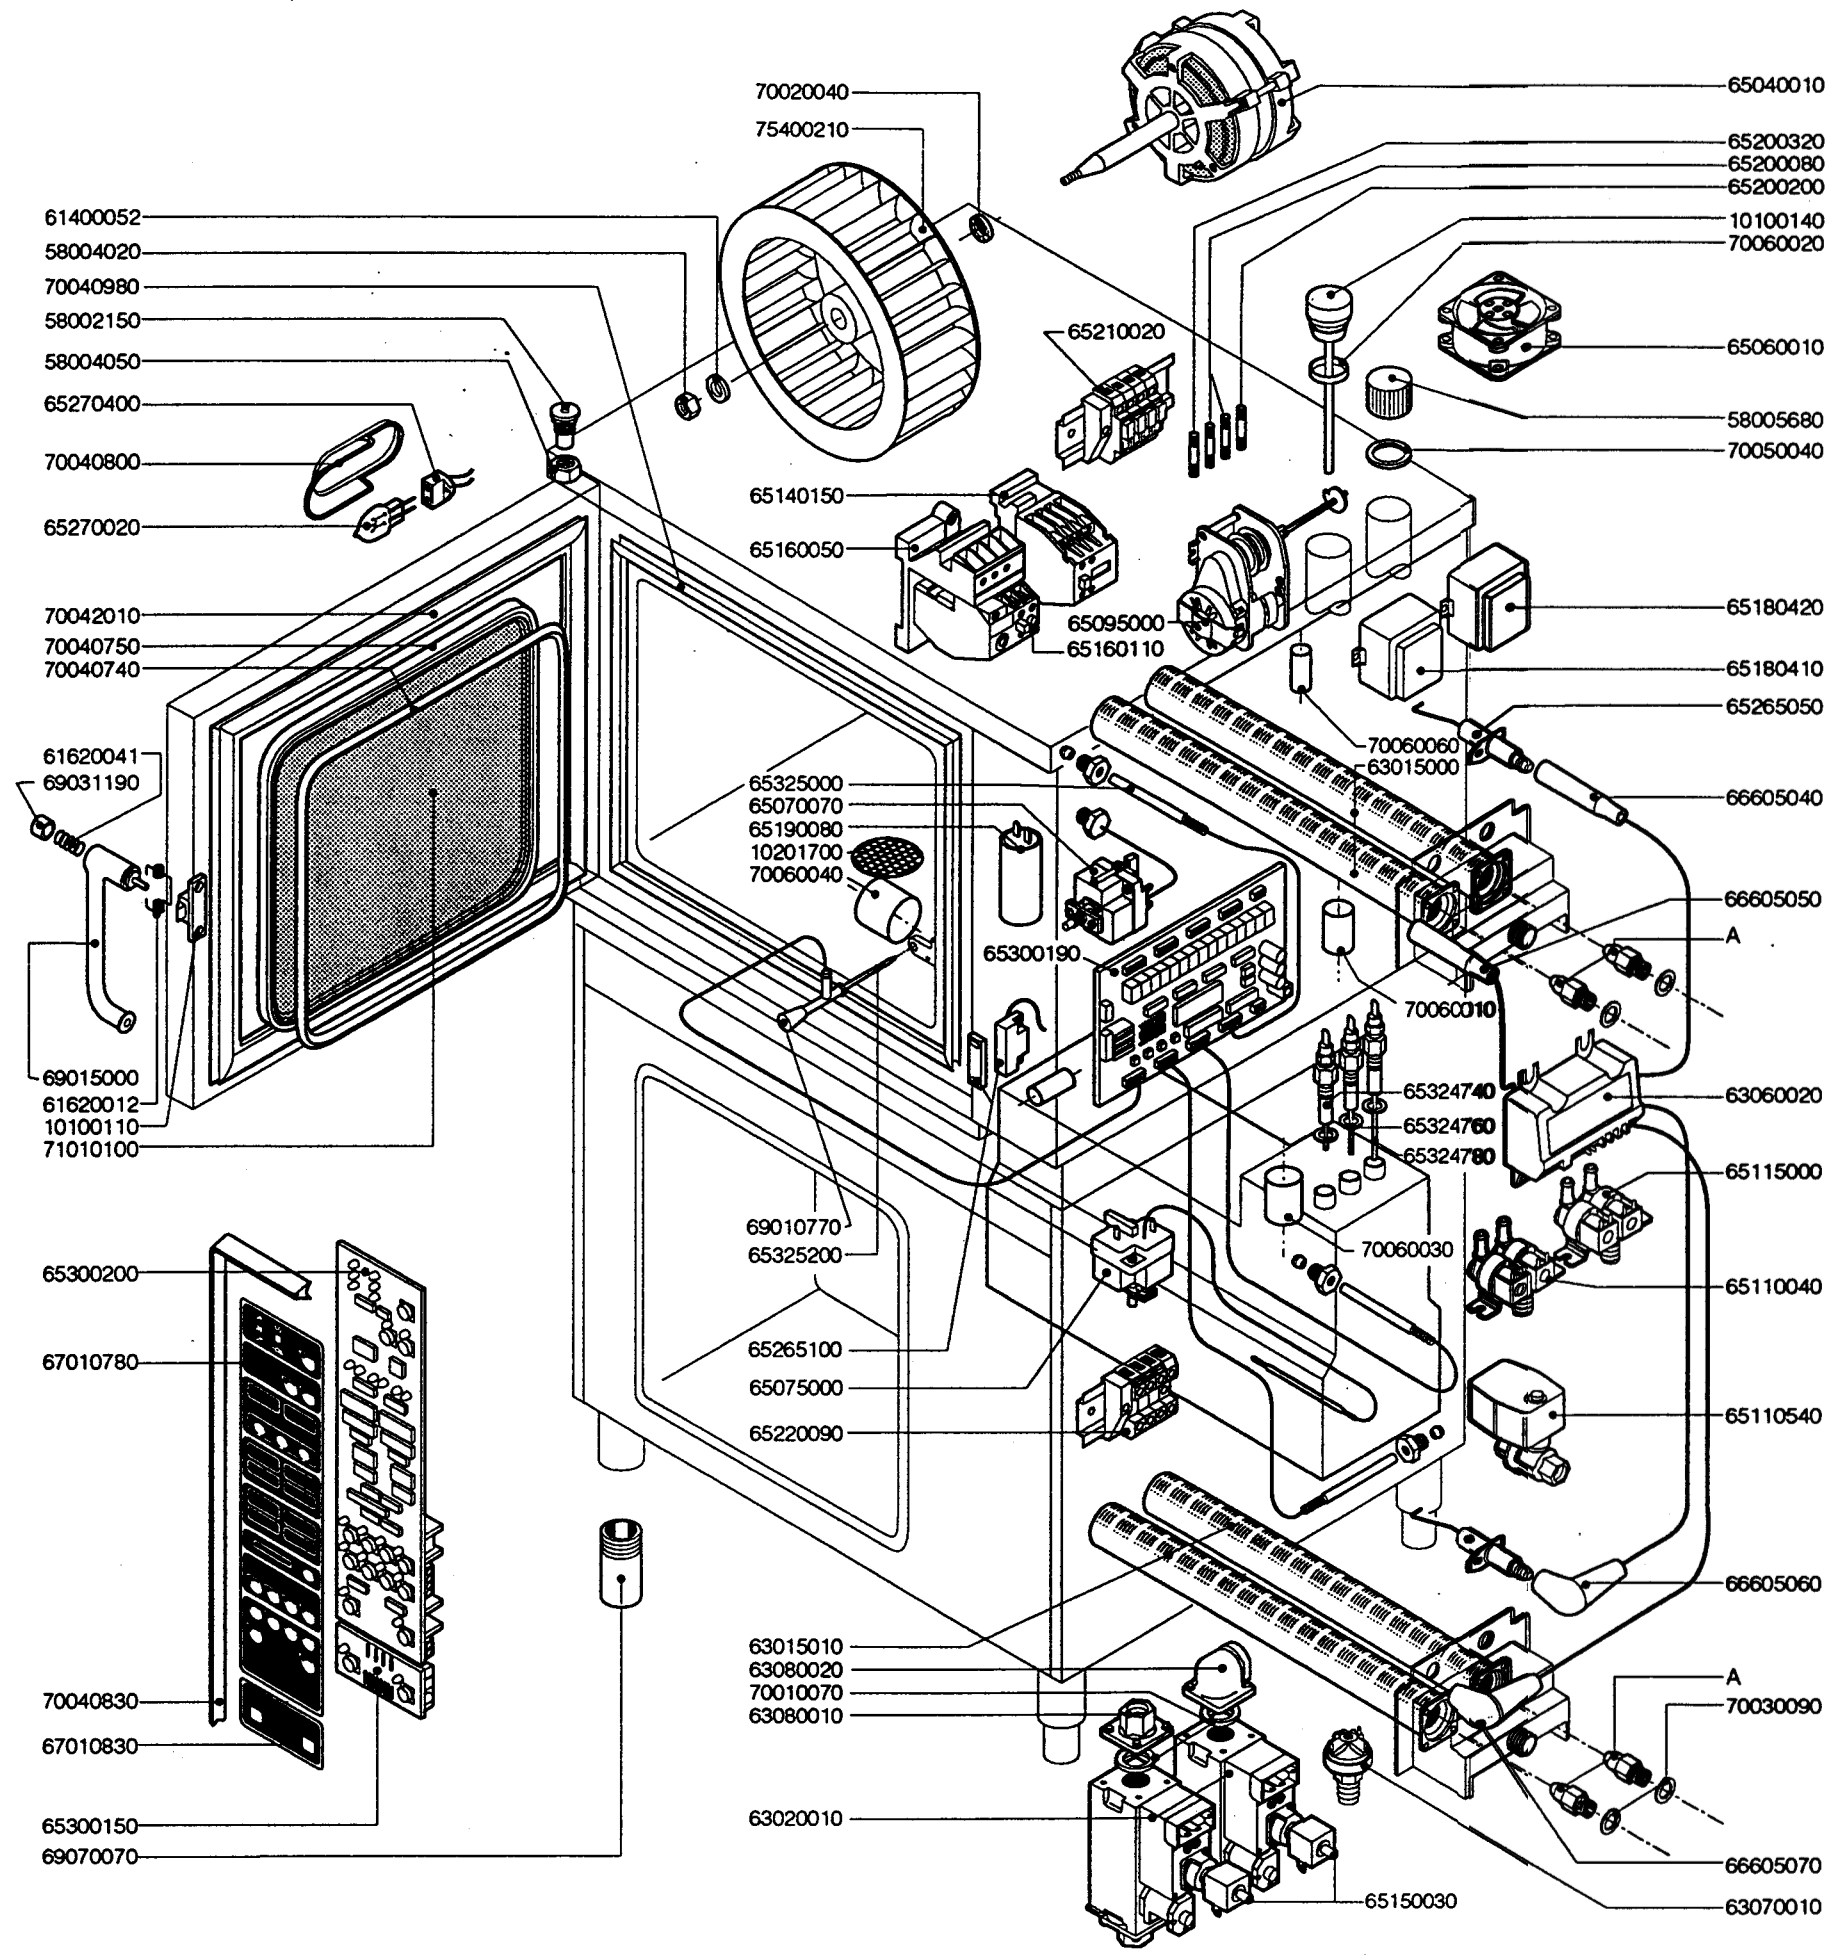

SPARE PART PROFESSIONAL MG 106

038 0593

CODE	DESCRIPTION	T
10100110	PRONG FLANGE	1
10100140	STEAM OUTLET CAP	1
10201700	DRAIN FILTER	1
58002150	HINGE PIN	1
58004020	FAN SECURITY NUT	1
58004050	HINGE PIN NUT	1
58005680	BOILER DESCALING CAP	1
61400052	FAN WASHER	1
61620012	CATCH SPRING	1
61620041	BUTTON SPRING	1
63015000	BURNER	1
63015010	BOILER BURNER	1
63020010	GAS SOLENOID VALVE	2
63060020	BURNER IGNITION	2
63070010	GAS SAFETY PRESSURE SWITCH	1
63080010	STRAIGHT FLANGE	3
63080020	CURVED FLANGE	1
65040010	MOTOR	1
65060010	COMPONENTS VENTILATION MOTOR	1
65070070	CHAMBER SAFETY THERMOSTAT	1
65075000	BOILER SAFETY THERMOSTAT	1
65095000	DAMPER SYSTEM	1
65110040	SOLENOID VALVE	1
65110540	BOILER DRAINS	1
65115000	SOLENOID VALVE	1
65140150	CONTACTOR	2
65150030	VALVE COIL	2
65160050	THERMIC SWITCH SUPPORT	1
65160110	THERMIC PROTECTION 0,63 - 1 A	1
65180410	TRANSFORMER 16 VA	2
65180420	TRANSFORMER 20 VA	1
65190080	CAPACITOR 5 MF	1
65200080	FUSE 0,125 A (T)	2
65200200	FUSE 2 A	1
65200320	FUSE 0,15 A (T)	1
65210020	FUSE CARRIER	4
65220090	TERMINAL BOARD	1
65265050	SPARK PLUG	4
65265100	DOOR SWITCH	1
65270020	LIGHT	1
65270400	LIGHT SOCKET	1
65300150	RE-SET P.C.BOARD	1
65300190	P.C. BOARD T	1
65300200	CONTROL PANEL P.C. BOARD T	1
65324740	WATER-LEVEL PROBE MAX.	1
65324760	WATER-LEVEL PROBE MIN.	1
65324780	WATER-LEVEL PROBE SEC.	1
65325000	PROBE	3
65325200	CORE TEMPERATURE SENSOR	1
66605040	SPARK PLUG CABLE r.	1
66605050	SPARK PLUG CABLE l.	1
66605060	SPARK PLUG CABLE r.	1
66605070	SPARK PLUG CABLE l.	1
67010780	PLATE T	1
67010830	RE-SETTING BUTTON PAD	1
69010770	EXHAUST BALL-HANDLE	1
69015000	DOOR HANDLE	1
69031190	HANDLE PUSH BUTTON	1
69070070	FOOT	4
70010070	RING	4
70020040	MOTOR GASKET	1
70030090	NOZZLE GASKET	4
70040740	GLASS GASKET	2
70040750	INTERM.GASKET FOR GLASS DOOR	1
70040800	LAMP GASKET	1
70040830	CONTROL PANEL GASKET	1
70040980	FRONT GASKET	1
70042010	DOOR GASKET	1
70050040	BOILER CAP GASKET	1
70060010	COUPLING # 30	1
70060020	STEAM OUTLET GASKET	1
70060030	COUPLING # 40	1
70060040	COUPLING # 50	1
70060060	COUPLING # 15	3
71010100	GLASS	2
75400210	FAN	1