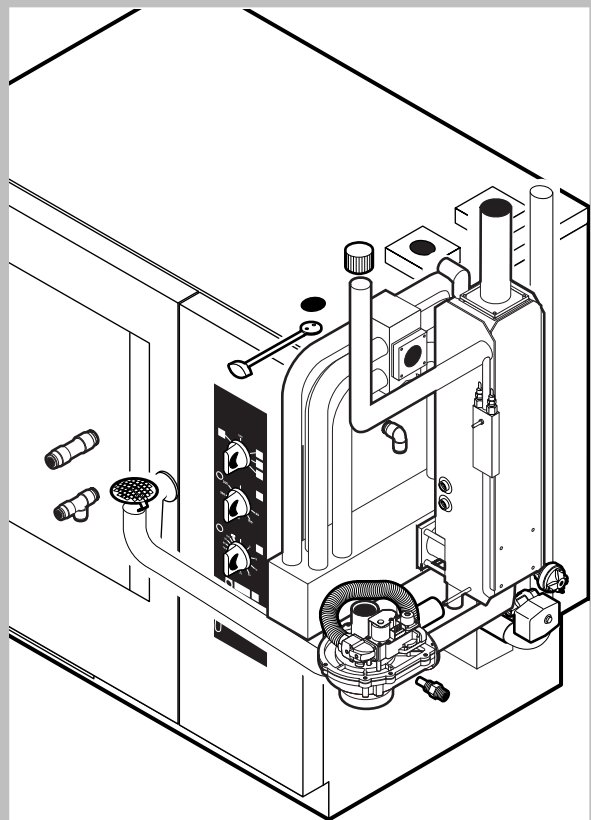

POS.	CODE	PIECES	DESCRIPTION
1	R11100670	1	STEAM GENERATOR ASSEMBLY - UNTIL N°2604CRXXXXX2
	R11100620	1	STEAM GENERATOR ASSEMBLY - FROM n°2704CRXXXXX3
2	R70080010	1	CERAMIC PROTECTION TUBE
3	R10201700	1	DRAIN FILTER
4	R58005680	1	STEAM GENERATOR DESCALING CAP 1"1/4 F
5	R58006130	1	STEAM QUENCHING NOZZLE Ø 1
6	R11203650	1	HEAT EXCHANGER ASSEMBLY - UNTIL N°2604CRXXXXX2
	R11203640	1	HEAT EXCHANGER ASSEMBLY - FROM n°2704CRXXXXX3
7	R11203940	1	BURNER ASSEMBLY - UNTIL N°2604CRXXXXX2
	R14213250	1	BURNER ASSEMBLY - FROM n°2704CRXXXXX3
8	R66110380	1	FLAME IGNITION CABLE/FLAME SENSOR CABLE
9	R63050080	2	IGNITOR - UNTIL N°2604CRXXXXX2
	R63050100	2	IGNITOR - FROM n°2704CRXXXXX3
10	R63020170	1	GAS SOLENOID VALVE
11	R63120040	1	VENTURI TUBE
12	R63130010	1	GAS BURNER FAN MOTOR
13	R63140020	6	BURNER/HEAT EXCHANGER GASKET
14	R63140050	1	BURNER/FAN MOTOR GASKET
15	R63070010	1	GAS SAFETY PRESSURE SWITCH PG 901.61

POS.	CODE	PIECES	DESCRIPTION
16	R61630011	2	METAL CLAMPS 12-22/9
17	R61630031	4	METAL CLAMPS 40-60/9
18	R61630110	2	METAL CLAMPS 44-56/12
19	R65110560	1	STEAM GENERATOR DRAIN MOTORIZED VALVE
20	R65320010	2	STEAM GENERATOR LEVEL PROBE
21	R70050040	1	STEAM GENERATOR CAP GASKET
22	R58003760	1	CHAMBER VENT ROD
23	R69010410	1	STEAM OUTLET KNOB
24	R11406870	1	CHAMBER VENT PLATE Ø 46
25	R70060040	2	SILICON COUPLING Ø 50
26	R70060080	1	SILICON COUPLING Ø 13
27	R62090478	2	ELBOW MIDLING PIPE FITTING D.10
28	R62090458	3	STRAIGHT MIDLING PIPE FITTING D.10
29	R62090468	1	"T" MIDLING PIPE FITTING D.10
30	R70070050	1	PE D.10 MM X7 WATER FLEXIBLE PIPE (3 MT LONG)
31	R58004200	1	ORIFICE
32	R62180082	1	GAS INLET FLEXIBLE PIPE