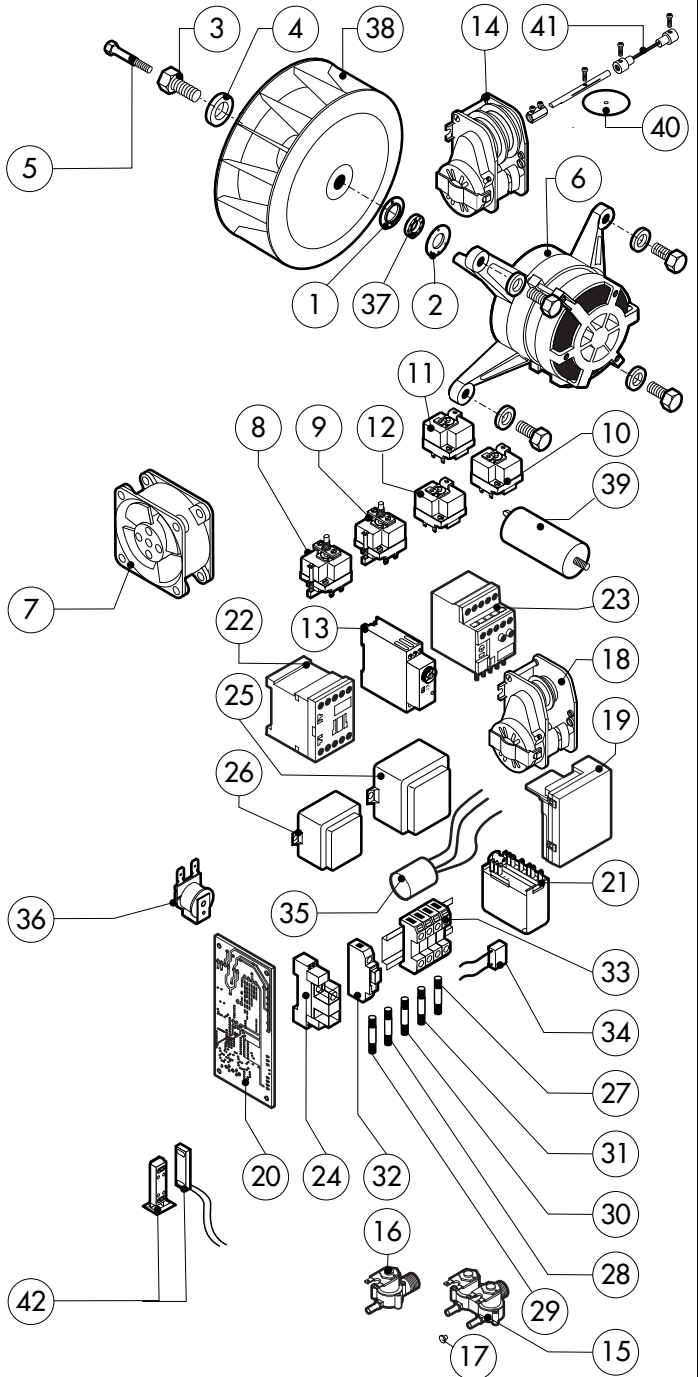

POS.	CODE	PIECES	DESCRIPTION
1	R11100170	1	DOOR
2	R11201910	1	INNER DOOR PANEL
3	R11100140	1	INNER DOOR GLASS
4	R11200520	1	DOOR DRIP TRAY DRAINAGE
5	R58001760	2	INNER GLASS SOLID HINGE
6	R58001770	2	INNER GLASS HINGE PIN
7	R58001780	2	INNER GLASS CATCH KIT
8	R11401340	1	TOP "C" PROFILE
9	R11401360	1	LOWER "C" PROFILE
10	R11200550	1	LOWER DOOR HINGE - UNTIL N°3503CRXXXXX1
	R11200551	1	LOWER DOOR HINGE - FROM N°3603CRXXXXX2
11	R11200560	1	UPPER DOOR HINGE
12	R58002150	1	HINGE PIN
13	R58004050	1	NUT FOR UPPER DOOR HINGE
14	R10401710	1	WASHER FOR UPPER DOOR HINGE
15	R70050100	6	GLASS SILICON SPACERS
16	R70044150	1	GLASS GASKET
17	R66110320	1	DOOR LAMPS CABLE SET
18	R11401440	2	LAMP COVER

POS.	CODE	PIECES	DESCRIPTION
19	R71500150	2	GLASS LAMP
20	R70044200	2	LAMP GASKET
21	R11401450	2	GLASS HOLDER LAMP FLANGE
22	R65270020	2	LIGHT 20W 12V G4
23	R65270450	2	LIGHT SOCKET
24	R65260750	1	LAMPS CONTACT BLOCK
25	R66110300	1	LAMPS CONTACT CABLE SET
26	R11100300	1	DOOR HANDLE ASSEMBLY
27	R69010260	1	DOOR LATCH 1 STEP
28	R69010270	1	DOOR LATCH 2 STEP
29	R69010250	1	DOOR CATCH KIT
30	R69010630	1	INNER DOOR CATCH PLASTIC COVER
31	R61620132	1	PRONG FLANGE