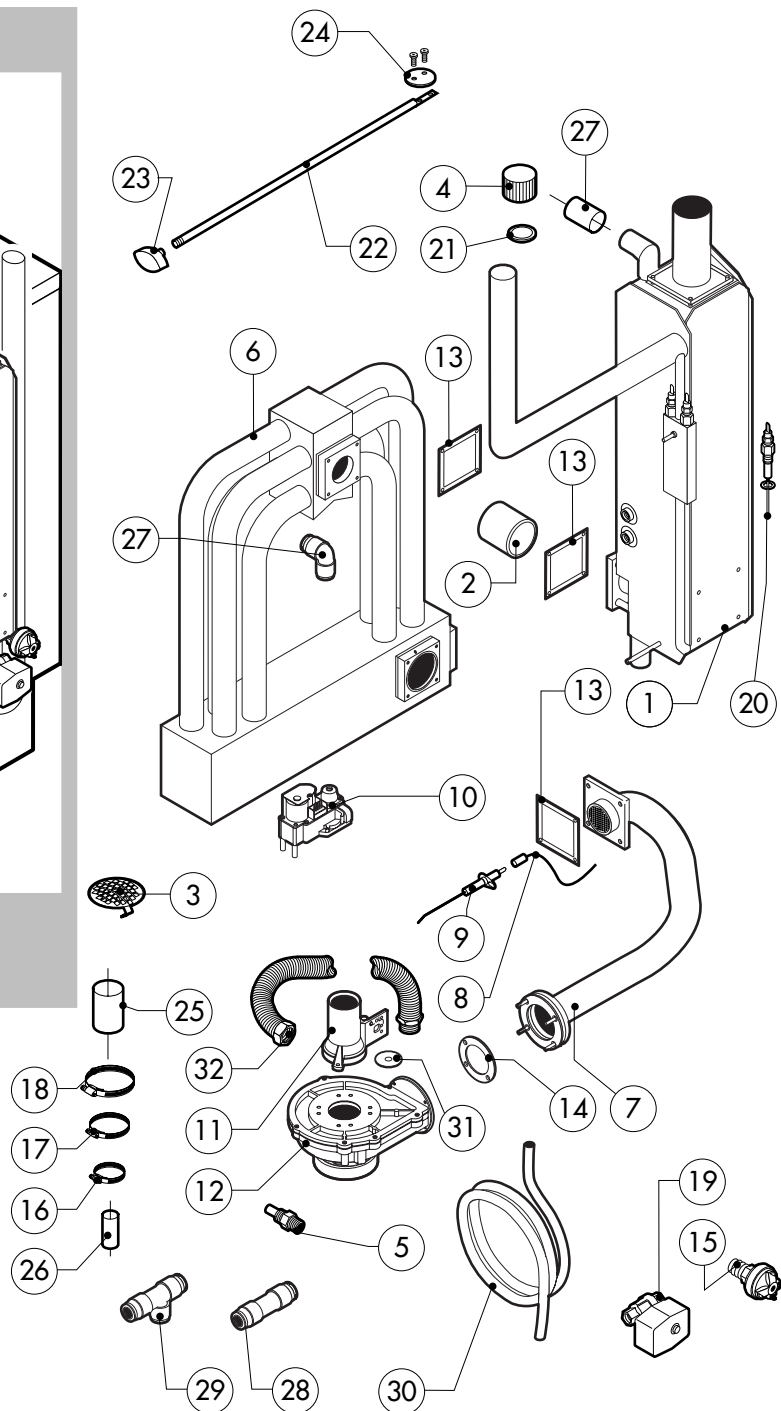

POS.	CODE	PIECES	DESCRIPTION
1	R11100670	1	STEAM GENERATOR ASSEMBLY - UNTIL N°2604CRXXXXX2
	R11100620	1	STEAM GENERATOR ASSEMBLY - FROM n°2704CRXXXXX3
2	R70080010	1	CERAMIC PROTECTION TUBE
3	R10201700	1	DRAIN FILTER
4	R58005680	1	STEAM GENERATOR DESCALING CAP 1"1/4 F
5	R58006130	1	STEAM QUENCHING NOZZLE Ø 1
6	R11203650	1	HEAT EXCHANGER ASSEMBLY - UNTIL N°2604CRXXXXX2
	R11203640	1	HEAT EXCHANGER ASSEMBLY - FROM n°2704CRXXXXX3
7	R11203940	1	BURNER ASSEMBLY - UNTIL N°2604CRXXXXX2
	R14213250	1	BURNER ASSEMBLY - FROM n°2704CRXXXXX3
8	R66110380	1	FLAME IGNITION CABLE/FLAME SENSOR CABLE
9	R63050080	2	IGNITOR - UNTIL N°2604CRXXXXX2
	R63050100	2	IGNITOR - FROM n°2704CRXXXXX3
10	R63020170	1	GAS SOLENOID VALVE
11	R63120040	1	VENTURI TUBE
12	R63130010	1	GAS BURNER FAN MOTOR
13	R63140020	6	BURNER/HEAT EXCHANGER GASKET
14	R63140050	1	BURNER/FAN MOTOR GASKET
15	R63070010	1	GAS SAFETY PRESSURE SWITCH PG 901.61

POS.	CODE	PIECES	DESCRIPTION
16	R61630011	2	METAL CLAMPS 12-22/9
17	R61630031	4	METAL CLAMPS 40-60/9
18	R61630110	2	METAL CLAMPS 44-56/12
19	R65110560	1	STEAM GENERATOR DRAIN MOTORIZED VALVE
20	R65320010	2	STEAM GENERATOR LEVEL PROBE
21	R70050040	1	STEAM GENERATOR CAP GASKET
22	R58003760	1	CHAMBER VENT ROD
23	R69010410	1	STEAM OUTLET KNOB
24	R11406870	1	CHAMBER VENT PLATE Ø 46
25	R70060040	2	SILICON COUPLING Ø 50
26	R70060080	1	SILICON COUPLING Ø 13
27	R62090478	2	ELBOW MIDLING PIPE FITTING D.10
28	R62090458	3	STRAIGHT MIDLING PIPE FITTING D.10
29	R62090468	1	"T" MIDLING PIPE FITTING D.10
30	R70070050	1	PE D.10 MM X7 WATER FLEXIBLE PIPE (3 MT LONG)
31	R58004200	1	ORIFICE
32	R62180082	1	GAS INLET FLEXIBLE PIPE